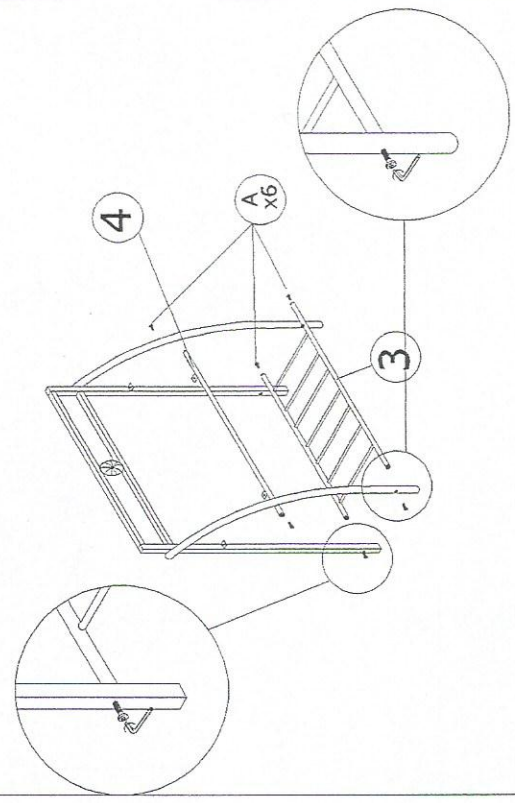

ASSEMBLY INSTRUCTION

MODEL: TS 7001 DESCRIPTION : JEVENCI BED SIDE TABLE

STEP 1

NO	DESCRIPTION	QTY
1	Back Panel	1 pcs
2	Side Leg	2 pcs
3	Shelf	1 pcs
4	Drawer suport	1 pcs
5	Drawer	1 pcs

STEP 2

STEP 3

NO	DESCRIPTION	QTY
A	JCBC M6 x 35	8 pcs
B	CBS M3.5X16	4 pcs
C	19MM ROUND STOPPER	2 pcs
D	1" SQ STOPPER	2 pcs
E	ALLEN KEY	1 pcs

FULLY SET UP