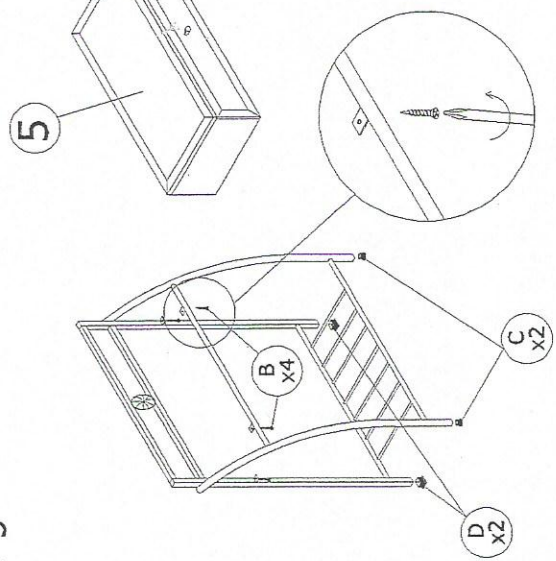

STEP 3

NO	DESCRIPTION	QTY
A	JCBC M6 x 35	8 pcs
B	CBS M3.5X16	4 pcs
C	19MM ROUND STOPPER	2 pcs
D	1" SQ STOPPER	2 pcs
E	ALLEN KEY	1 pcs