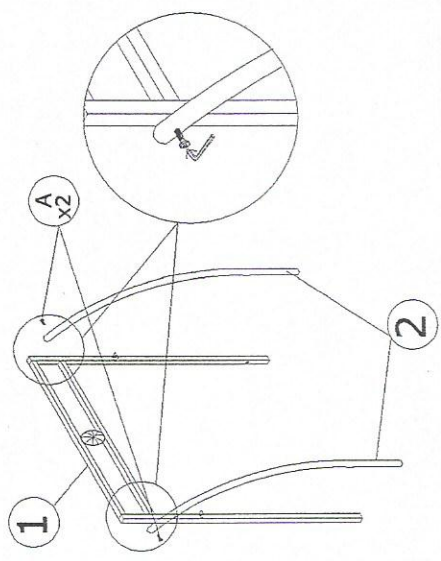

# ASSEMBLY INSTRUCTION

MODEL: TS 7001 DESCRIPTION : JEVENCI BED SIDE TABLE

## STEP 1

NO	DESCRIPTION	QTY
1	Back Panel	1 pcs
2	Side Leg	2 pcs
3	Shelf	1 pcs
4	Drawer suport	1 pcs
5	Drawer	1 pcs

## STEP 3

NO	DESCRIPTION	QTY
A	JCBC M6 x 35	8 pcs
B	CBS M3.5X16	4 pcs
C	19MM ROUND STOPPER	2 pcs
D	1" SQ STOPPER	2 pcs
E	ALLEN KEY	1 pcs