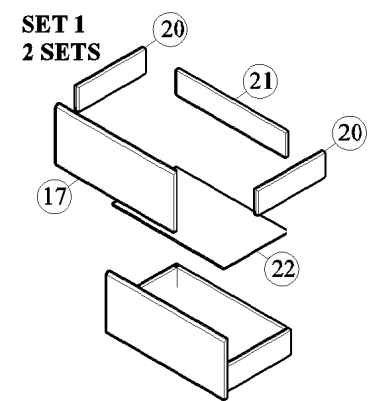

MODEL : SE BED 1302026WI

POSITION & PARTS NUMBER

	ACCESSORIES	QUANTITY
A	WOOD DOWEL M8x30MM	48 PCS
B	WOOD DOWEL M8x25MM	4 PCS
C	MINIFIX M5x24MM	34 PCS
D	MINIFIX CASING	34 PCS
E	WHITE LEG PIN	18 PCS
F	SCREW M4x28MM	8 PCS
G	SCREW M4x38MM	48 PCS
H	SCREW M6x50MM	16 PCS
I	CASTER TWR-25 SCREW M3.5x12MM	24 PCS 48 PCS
J	ALLEN KEY	1 PC
K	SCREW M4x32MM	20 PCS

START ASSEMBLY

STEP 1

14 PCS

14 PCS

5 PCS

STEP 2

25 PCS

12 PCS

12 PCS

22 PCS

STEP 3

8 PCS

12 PCS

4 PCS

6 PCS

STEP 4