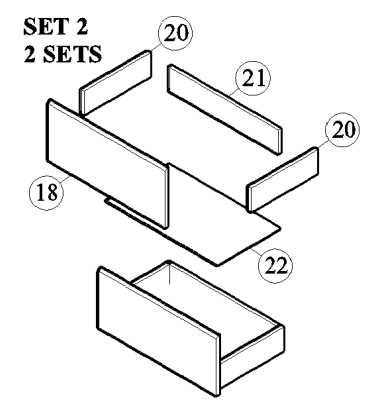

MODEL : SE BED 1302026WI

POSITION & PARTS NUMBER

	ACCESSORIES	QUANTITY
A	WOOD DOWEL M8x30MM	48 PCS
B	WOOD DOWEL M8x25MM	4 PCS
C	MINIFIX M5x24MM	34 PCS
D	MINIFIX CASING	34 PCS
E	WHITE LEG PIN	18 PCS
F	SCREW M4x28MM	8 PCS
G	SCREW M4x38MM	48 PCS
H	SCREW M6x50MM	16 PCS
I	CASTER TWR-25 SCREW M3.5x12MM	24 PCS 48 PCS
J	ALLEN KEY	1 PC
K	SCREW M4x32MM	20 PCS

START ASSEMBLY

STEP 1

14 PCS

14 PCS

5 PCS

STEP 2

25 PCS

12 PCS

12 PCS

22 PCS

STEP 3

8 PCS

12 PCS

4 PCS

6 PCS

STEP 4