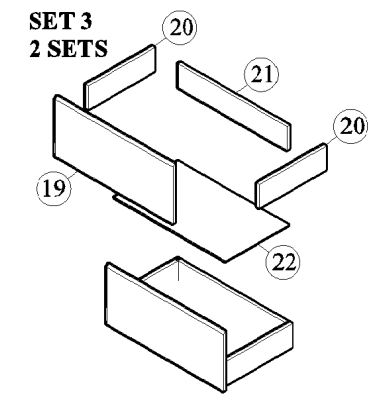

MODEL : SE BED 1302026WI

POSITION & PARTS NUMBER

	ACCESSORIES	QUANTITY
A	WOOD DOWEL M8x30MM	48 PCS
B	WOOD DOWEL M8x25MM	4 PCS
C	MINIFIX M5x24MM	34 PCS
D	MINIFIX CASING	34 PCS
E	WHITE LEG PIN	18 PCS
F	SCREW M4x28MM	8 PCS
G	SCREW M4x38MM	48 PCS
H	SCREW M6x50MM	16 PCS
I	CASTER TWR-25 SCREW M3.5x12MM	24 PCS 48 PCS
J	ALLEN KEY	1 PC
K	SCREW M4x32MM	20 PCS

START ASSEMBLY

STEP 1

14 PCS

14 PCS

5 PCS

STEP 2

25 PCS

12 PCS

12 PCS

22 PCS

STEP 3

8 PCS

12 PCS

4 PCS

6 PCS

STEP 4