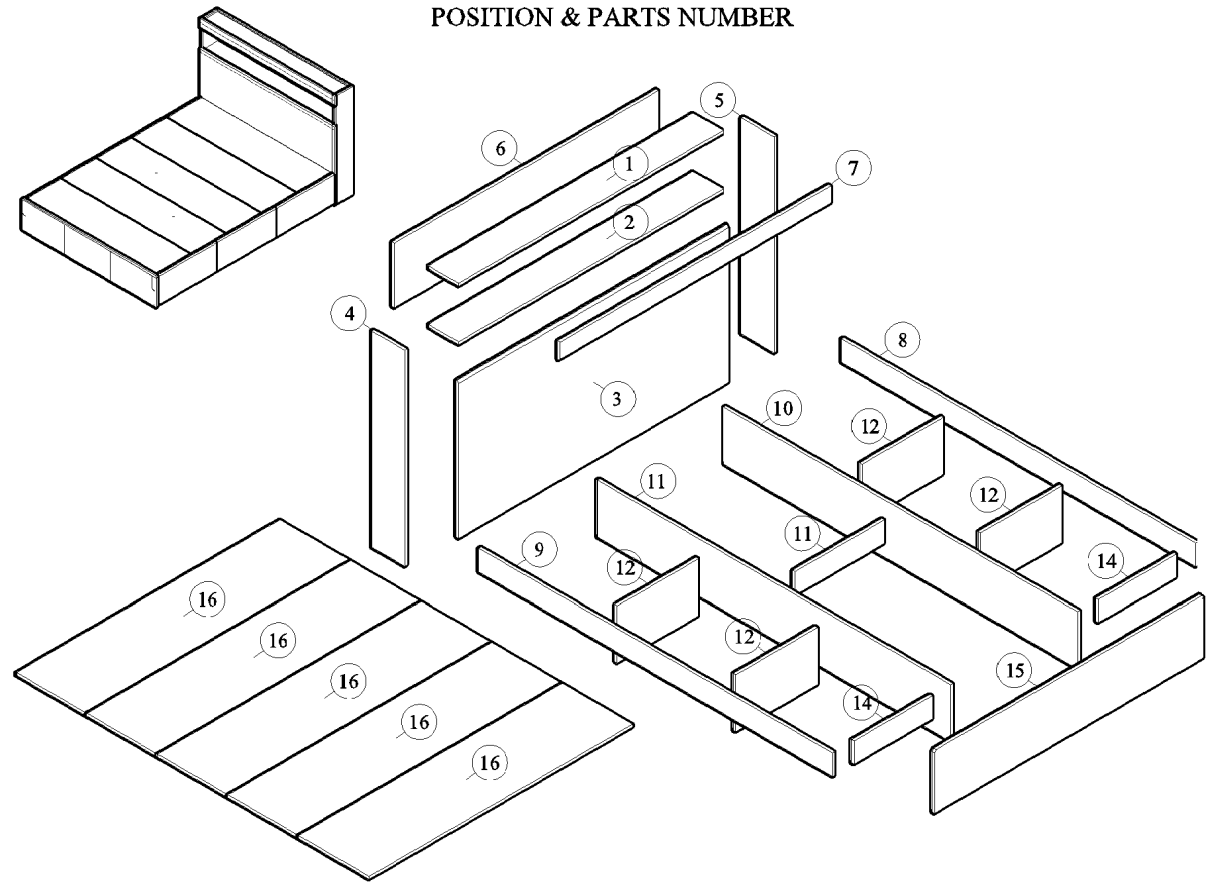

MODEL : SE BED 1302026WI

POSITION & PARTS NUMBER

	ACCESSORIES	QUANTITY
A	WOOD DOWEL M8x30MM	48 PCS
B	WOOD DOWEL M8x25MM	4 PCS
C	MINIFIX M5x24MM	34 PCS
D	MINIFIX CASING	34 PCS
E	WHITE LEG PIN	18 PCS
F	SCREW M4x28MM	8 PCS
G	SCREW M4x38MM	48 PCS
H	SCREW M6x50MM	16 PCS
I	CASTER TWR-25 SCREW M3.5x12MM	24 PCS 48 PCS
J	ALLEN KEY	1 PC
K	SCREW M4x32MM	20 PCS

START ASSEMBLY

STEP 1

14 PCS

14 PCS

5 PCS

STEP 2

25 PCS

12 PCS

12 PCS

22 PCS

STEP 3

8 PCS

12 PCS

4 PCS

6 PCS

STEP 4