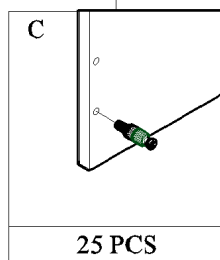

MODEL : SE BED 1302026WI

POSITION & PARTS NUMBER

	ACCESSORIES	QUANTITY
A	WOOD DOWEL M8x30MM	48 PCS
B	WOOD DOWEL M8x25MM	4 PCS
C	MINIFIX M5x24MM	34 PCS
D	MINIFIX CASING	34 PCS
E	WHITE LEG PIN	18 PCS
F	SCREW M4x28MM	8 PCS
G	SCREW M4x38MM	48 PCS
H	SCREW M6x50MM	16 PCS
I	CASTER TWR-25 SCREW M3.5x12MM	24 PCS 48 PCS
J	ALLEN KEY	1 PC
K	SCREW M4x32MM	20 PCS

START ASSEMBLY

STEP 1

14 PCS

14 PCS

5 PCS

STEP 2

25 PCS

12 PCS