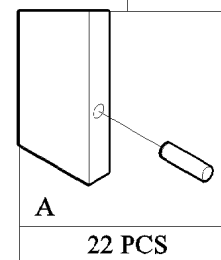

MODEL : SE BED 1302026WI

POSITION & PARTS NUMBER

	ACCESSORIES	QUANTITY
A	WOOD DOWEL M8x30MM	48 PCS
B	WOOD DOWEL M8x25MM	4 PCS
C	MINIFIX M5x24MM	34 PCS
D	MINIFIX CASING	34 PCS
E	WHITE LEG PIN	18 PCS
F	SCREW M4x28MM	8 PCS
G	SCREW M4x38MM	48 PCS
H	SCREW M6x50MM	16 PCS
I	CASTER TWR-25 SCREW M3.5x12MM	24 PCS 48 PCS
J	ALLEN KEY	1 PC
K	SCREW M4x32MM	20 PCS

START ASSEMBLY

STEP 1

14 PCS

14 PCS

5 PCS

STEP 2

25 PCS

12 PCS

12 PCS

22 PCS

STEP 3

8 PCS

12 PCS

4 PCS

6 PCS

STEP 4