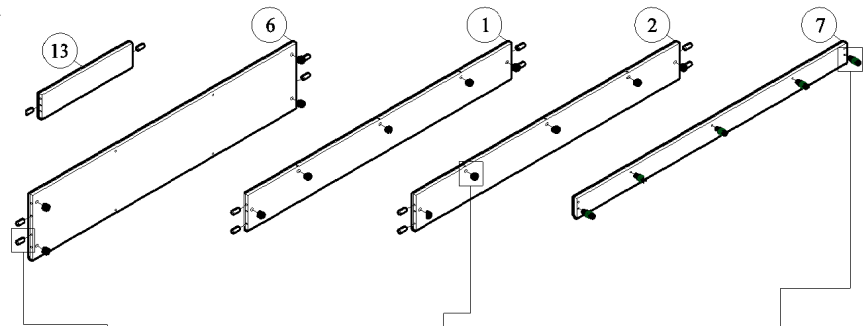

MODEL : SE BED 1302026WI

POSITION & PARTS NUMBER

	ACCESSORIES	QUANTITY
A	WOOD DOWEL M8x30MM	48 PCS
B	WOOD DOWEL M8x25MM	4 PCS
C	MINIFIX M5x24MM	34 PCS
D	MINIFIX CASING	34 PCS
E	WHITE LEG PIN	18 PCS
F	SCREW M4x28MM	8 PCS
G	SCREW M4x38MM	48 PCS
H	SCREW M6x50MM	16 PCS
I	CASTER TWR-25 SCREW M3.5x12MM	24 PCS 48 PCS
J	ALLEN KEY	1 PC
K	SCREW M4x32MM	20 PCS

START ASSEMBLY

STEP 1

14 PCS

14 PCS

5 PCS

STEP 2

25 PCS

12 PCS

12 PCS

22 PCS

STEP 3

8 PCS

12 PCS

4 PCS

6 PCS

STEP 4