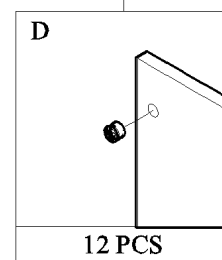

MODEL : SE BED 1302026WI

POSITION & PARTS NUMBER

	ACCESSORIES	QUANTITY
A	WOOD DOWEL M8x30MM	48 PCS
B	WOOD DOWEL M8x25MM	4 PCS
C	MINIFIX M5x24MM	34 PCS
D	MINIFIX CASING	34 PCS
E	WHITE LEG PIN	18 PCS
F	SCREW M4x28MM	8 PCS
G	SCREW M4x38MM	48 PCS
H	SCREW M6x50MM	16 PCS
I	CASTER TWR-25 SCREW M3.5x12MM	24 PCS 48 PCS
J	ALLEN KEY	1 PC
K	SCREW M4x32MM	20 PCS

START ASSEMBLY

STEP 1

14 PCS

14 PCS

5 PCS

STEP 2

25 PCS

12 PCS