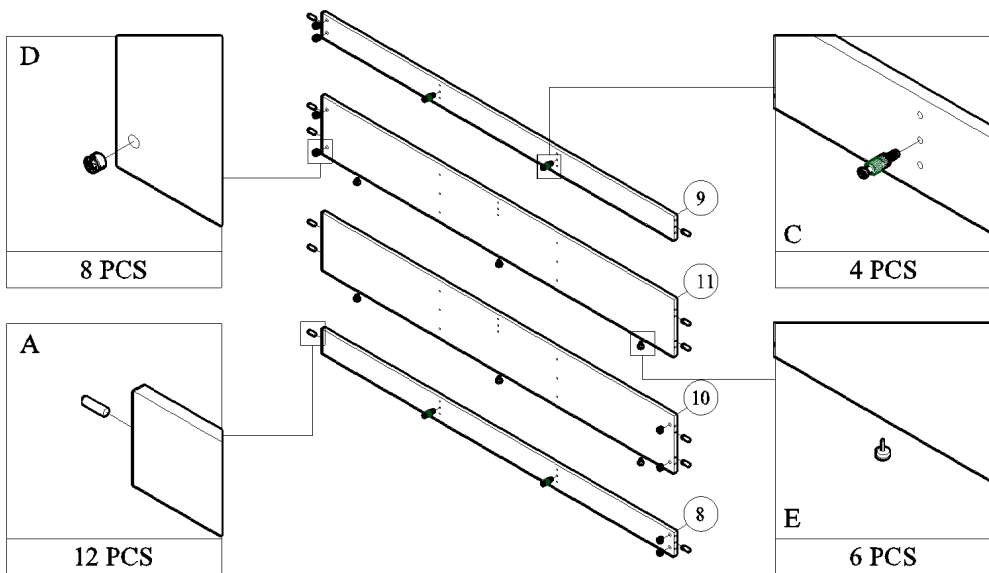

MODEL : SE BED 1302026WI

POSITION & PARTS NUMBER

	ACCESSORIES	QUANTITY
A	WOOD DOWEL M8x30MM	48 PCS
B	WOOD DOWEL M8x25MM	4 PCS
C	MINIFIX M5x24MM	34 PCS
D	MINIFIX CASING	34 PCS
E	WHITE LEG PIN	18 PCS
F	SCREW M4x28MM	8 PCS
G	SCREW M4x38MM	48 PCS
H	SCREW M6x50MM	16 PCS
I	CASTER TWR-25 SCREW M3.5x12MM	24 PCS 48 PCS
J	ALLEN KEY	1 PC
K	SCREW M4x32MM	20 PCS

START ASSEMBLY

STEP 1

14 PCS

14 PCS

5 PCS

STEP 2

25 PCS

12 PCS

12 PCS

22 PCS

STEP 3

8 PCS

12 PCS

4 PCS

6 PCS

STEP 4