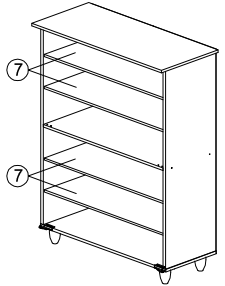

ASSEMBLY INSTRUCTION

DESCRIPTION : 4 DOORS SHOE CABINET

HARDWARE	A	B	C	D	E	F	G	G1	G2	G3	H	H1	H2	I	I1	I2	J	K	K1	K2	L	M	N	O
	WOOD DOWEL 8 X 25	CB SCREW M3.5X16MM	CB SCREW M4X38MM	NAIL 6/8	PVC SHELF SUPPORT	DOOR SUPPORT SPRING	3.5KG MAGNET (1 HOLE)				MAS L4	MAS R4		MAS L2	MAS R2		ROUND PLASTIC LEG (PVC)	MINIFIX 5654+5546			L-KEY	QUICKFIT CAP	HANDLE 5022 (METAL)	HANDLE SCREW M4X22MM
	1X4	1X24	1X8	1X25	1X16	1X2	4 SETS				1X1	1X1		1X1	1X1		1X4	4 SETS			1X1	1X4	1X4	1X4

PART LIST

STEP 1

STEP 2

STEP 3

STEP 4

STEP 5

STEP 6

STEP 7

STEP 8

STEP 10

STEP 11

STEP 12

COMPLETED

STEP 9