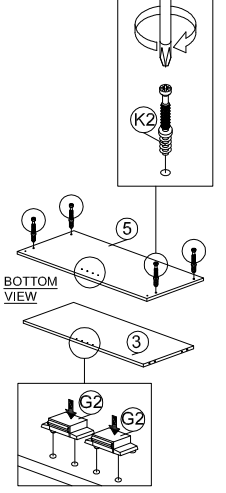

ASSEMBLY INSTRUCTION

DESCRIPTION : 4 DOORS SHOE CABINET

HARDWARE	A	B	C	D	E	F	G	G1	G2	G3	H	H1	H2	I	I1	I2	J	K	K1	K2	L	M	N	O
	WOOD DOWEL 8 X 25	CB SCREW M3.5X16MM	CB SCREW M4X38MM	NAIL 6/8	PVC SHELF SUPPORT	DOOR SUPPORT SPRING	3.5KG MAGNET (1 HOLE)				MAS L4	MAS R4		MAS L2	MAS R2		ROUND PLASTIC LEG (PVC)	MINIFIX 5654+5546			L-KEY	QUICKFIT CAP	HANDLE 5022 (METAL)	HANDLE SCREW M4X22MM
	1X4	1X24	1X8	1X25	1X16	1X2	4 SETS				1X1	1X1		1X1	1X1		1X4	4 SETS			1X1	1X4	1X4	1X4

PART LIST

STEP 1

STEP 2

STEP 3

STEP 4

STEP 5

STEP 6

STEP 7

STEP 8

STEP 10

STEP 11

STEP 12

COMPLETED

STEP 9