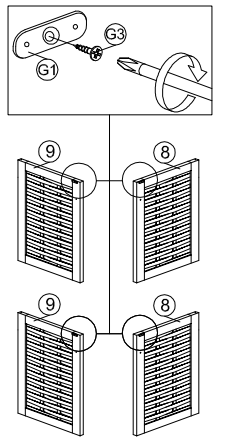

ASSEMBLY INSTRUCTION

DESCRIPTION : 4 DOORS SHOE CABINET

HARDWARE	A	B	C	D	E	F	G	G1	G2	G3	H	H1	H2	I	I1	I2	J	K	K1	K2	L	M	N	O
	WOOD DOWEL 8 X 25	CB SCREW M3.5X16MM	CB SCREW M4X38MM	NAIL 6/8	PVC SHELF SUPPORT	DOOR SUPPORT SPRING	3.5KG MAGNET (1 HOLE)				MAS L4	MAS R4		MAS L2	MAS R2		ROUND PLASTIC LEG (PVC)	MINIFIX 5654+5546			L-KEY	QUICKFIT CAP	HANDLE 5022 (METAL)	HANDLE SCREW M4X22MM
	1X4	1X24	1X8	1X25	1X16	1X2	4 SETS				1X1	1X1		1X1	1X1		1X4	4 SETS			1X1	1X4	1X4	1X4

PART LIST

STEP 1

STEP 2

STEP 3

STEP 4

STEP 5

STEP 6

STEP 7

STEP 8

STEP 10

STEP 11

STEP 12

COMPLETED

STEP 9