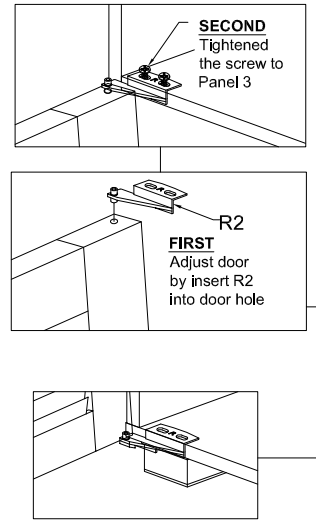

ASSEMBLY INSTRUCTION

DESCRIPTION : 4 DOORS SHOE CABINET

HARDWARE	A	B	C	D	E	F	G	G1	G2	G3	H	H1	H2	I	I1	I2	J	K	K1	K2	L	M	N	O
	WOOD DOWEL 8 X 25	CB SCREW M3.5X16MM	CB SCREW M4X38MM	NAIL 6/8	PVC SHELF SUPPORT	DOOR SUPPORT SPRING	3.5KG MAGNET (1 HOLE)				MAS L4	MAS R4		MAS L2	MAS R2		ROUND PLASTIC LEG (PVC)	MINIFIX 5654+5546			L-KEY	QUICKFIT CAP	HANDLE 5022 (METAL)	HANDLE SCREW M4X22MM
	1X4	1X24	1X8	1X25	1X16	1X2	4 SETS				1X1	1X1		1X1	1X1		1X4	4 SETS			1X1	1X4	1X4	1X4

PART LIST

STEP 1

STEP 2

STEP 3

STEP 4

STEP 5

STEP 6

STEP 7

STEP 8

STEP 10

STEP 11

STEP 12

COMPLETED

STEP 9