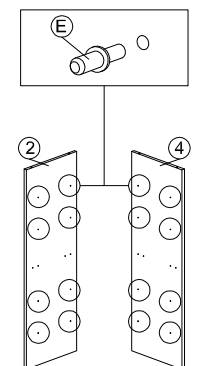

ASSEMBLY INSTRUCTION

DESCRIPTION : 4 DOORS SHOE CABINET

HARDWARE	A	B	C	D	E	F	G	G1	G2	G3	H	H1	H2	I	I1	I2	J	K	K1	K2	L	M	N	O
	WOOD DOWEL 8 X 25	CB SCREW M3.5X16MM	CB SCREW M4X38MM	NAIL 6/8	PVC SHELF SUPPORT	DOOR SUPPORT SPRING	3.5KG MAGNET (1 HOLE)				MAS L4	MAS R4		MAS L2	MAS R2		ROUND PLASTIC LEG (PVC)	MINIFIX 5654+5546			L-KEY	QUICKFIT CAP	HANDLE 5022 (METAL)	HANDLE SCREW M4X22MM
	1X4	1X24	1X8	1X25	1X16	1X2	4 SETS				1X1	1X1		1X1	1X1		1X4	4 SETS			1X1	1X4	1X4	1X4

PART LIST

STEP 1

STEP 2

STEP 3

STEP 4

STEP 5

STEP 6

STEP 7