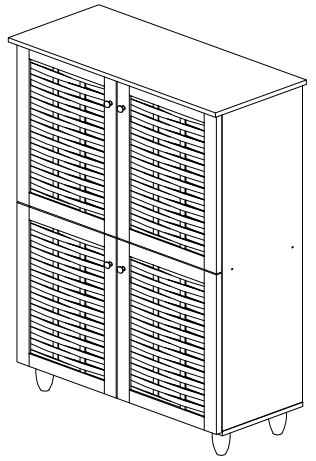

ASSEMBLY INSTRUCTION

DESCRIPTION : 4 DOORS SHOE CABINET

HARDWARE	A	B	C	D	E	F	G	G1	G2	G3	H	H1	H2	I	I1	I2	J	K	K1	K2	L	M	N	O
	WOOD DOWEL 8 X 25	CB SCREW M3.5X16MM	CB SCREW M4X38MM	NAIL 6/8	PVC SHELF SUPPORT	DOOR SUPPORT SPRING	3.5KG MAGNET (1 HOLE)				MAS L4	MAS R4		MAS L2	MAS R2		ROUND PLASTIC LEG (PVC)	MINIFIX 5654+5546			L-KEY	QUICKFIT CAP	HANDLE 5022 (METAL)	HANDLE SCREW M4X22MM
	1X4	1X24	1X8	1X25	1X16	1X2	4 SETS				1X1	1X1		1X1	1X1		1X4	4 SETS			1X1	1X4	1X4	1X4

PART LIST

STEP 1

STEP 2

STEP 3

STEP 4

STEP 5

STEP 6

STEP 7

STEP 8

STEP 10

STEP 11

STEP 12

COMPLETED

STEP 9