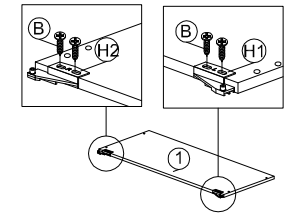

ASSEMBLY INSTRUCTION

DESCRIPTION : 4 DOORS SHOE CABINET

HARDWARE	A	B	C	D	E	F	G	G1	G2	G3	H	H1	H2	I	I1	I2	J	K	K1	K2	L	M	N	O
	WOOD DOWEL 8 X 25	CB SCREW M3.5X16MM	CB SCREW M4X38MM	NAIL 6/8	PVC SHELF SUPPORT	DOOR SUPPORT SPRING	3.5KG MAGNET (1 HOLE)				MAS L4	MAS R4		MAS L2	MAS R2		ROUND PLASTIC LEG (PVC)	MINIFIX 5654+5546			L-KEY	QUICKFIT CAP	HANDLE 5022 (METAL)	HANDLE SCREW M4X22MM
	1X4	1X24	1X8	1X25	1X16	1X2	4 SETS				1X1	1X1		1X1	1X1		1X4	4 SETS			1X1	1X4	1X4	1X4

PART LIST

STEP 1

STEP 2

STEP 3

STEP 4

STEP 5

STEP 6

STEP 7