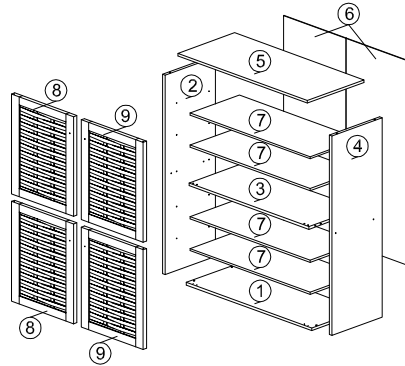

ASSEMBLY INSTRUCTION

DESCRIPTION : 4 DOORS SHOE CABINET

HARDWARE	A	B	C	D	E	F	G	G1	G2	G3	H	H1	H2	I	I1	I2	J	K	K1	K2	L	M	N	O
	WOOD DOWEL 8 X 25	CB SCREW M3.5X16MM	CB SCREW M4X38MM	NAIL 6/8	PVC SHELF SUPPORT	DOOR SUPPORT SPRING	3.5KG MAGNET (1 HOLE)				MAS L4	MAS R4		MAS L2	MAS R2		ROUND PLASTIC LEG (PVC)	MINIFIX 5654+5546			L-KEY	QUICKFIT CAP	HANDLE 5022 (METAL)	HANDLE SCREW M4X22MM
	1X4	1X24	1X8	1X25	1X16	1X2	4 SETS				1X1	1X1		1X1	1X1		1X4	4 SETS			1X1	1X4	1X4	1X4

PART LIST

STEP 1

STEP 2

STEP 3

STEP 4

STEP 5

STEP 6

STEP 7