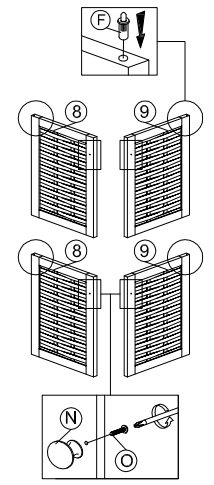

ASSEMBLY INSTRUCTION

DESCRIPTION : 4 DOORS SHOE CABINET

HARDWARE	A	B	C	D	E	F	G	G1	G2	G3	H	H1	H2	I	I1	I2	J	K	K1	K2	L	M	N	O
	WOOD DOWEL 8 X 25	CB SCREW M3.5X16MM	CB SCREW M4X38MM	NAIL 6/8	PVC SHELF SUPPORT	DOOR SUPPORT SPRING	3.5KG MAGNET (1 HOLE)				MAS L4	MAS R4		MAS L2	MAS R2		ROUND PLASTIC LEG (PVC)	MINIFIX 5654+5546			L-KEY	QUICKFIT CAP	HANDLE 5022 (METAL)	HANDLE SCREW M4X22MM
	1X4	1X24	1X8	1X25	1X16	1X2	4 SETS				1X1	1X1		1X1	1X1		1X4	4 SETS			1X1	1X4	1X4	1X4

PART LIST

STEP 1

STEP 2

STEP 3

STEP 4

STEP 5

STEP 6

STEP 7

STEP 8

STEP 10

STEP 11

STEP 12

COMPLETED

STEP 9