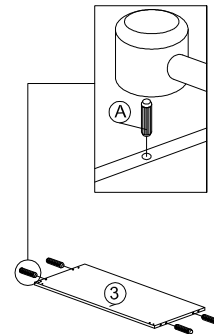

ASSEMBLY INSTRUCTION

DESCRIPTION : 4 DOORS SHOE CABINET

HARDWARE	A	B	C	D	E	F	G	G1	G2	G3	H	H1	H2	I	I1	I2	J	K	K1	K2	L	M	N	O
	WOOD DOWEL 8 X 25	CB SCREW M3.5X16MM	CB SCREW M4X38MM	NAIL 6/8	PVC SHELF SUPPORT	DOOR SUPPORT SPRING	3.5KG MAGNET (1 HOLE)				MAS L4	MAS R4		MAS L2	MAS R2		ROUND PLASTIC LEG (PVC)	MINIFIX 5654+5546			L-KEY	QUICKFIT CAP	HANDLE 5022 (METAL)	HANDLE SCREW M4X22MM
	1X4	1X24	1X8	1X25	1X16	1X2	4 SETS				1X1	1X1		1X1	1X1		1X4	4 SETS			1X1	1X4	1X4	1X4

PART LIST

STEP 1

STEP 2

STEP 3

STEP 4

STEP 5

STEP 6

STEP 7