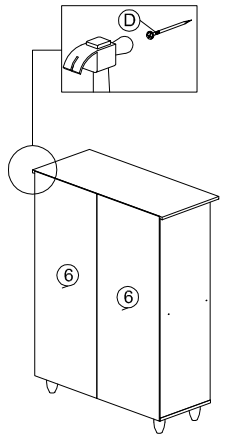

ASSEMBLY INSTRUCTION

DESCRIPTION : 4 DOORS SHOE CABINET

HARDWARE	A	B	C	D	E	F	G	G1	G2	G3	H	H1	H2	I	I1	I2	J	K	K1	K2	L	M	N	O
	WOOD DOWEL 8 X 25	CB SCREW M3.5X16MM	CB SCREW M4X38MM	NAIL 6/8	PVC SHELF SUPPORT	DOOR SUPPORT SPRING	3.5KG MAGNET (1 HOLE)				MAS L4	MAS R4		MAS L2	MAS R2		ROUND PLASTIC LEG (PVC)	MINIFIX 5654+5546			L-KEY	QUICKFIT CAP	HANDLE 5022 (METAL)	HANDLE SCREW M4X22MM
	1X4	1X24	1X8	1X25	1X16	1X2	4 SETS				1X1	1X1		1X1	1X1		1X4	4 SETS			1X1	1X4	1X4	1X4

PART LIST

STEP 1

STEP 2

STEP 3

STEP 4

STEP 5

STEP 6

STEP 7

STEP 8

STEP 10

STEP 11

STEP 12

COMPLETED

STEP 9