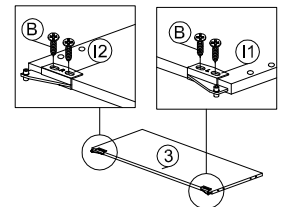

ASSEMBLY INSTRUCTION

DESCRIPTION : 4 DOORS SHOE CABINET

HARDWARE	A	B	C	D	E	F	G	G1	G2	G3	H	H1	H2	I	I1	I2	J	K	K1	K2	L	M	N	O
	WOOD DOWEL 8 X 25	CB SCREW M3.5X16MM	CB SCREW M4X38MM	NAIL 6/8	PVC SHELF SUPPORT	DOOR SUPPORT SPRING	3.5KG MAGNET (1 HOLE)				MAS L4	MAS R4		MAS L2	MAS R2		ROUND PLASTIC LEG (PVC)	MINIFIX 5654+5546			L-KEY	QUICKFIT CAP	HANDLE 5022 (METAL)	HANDLE SCREW M4X22MM
	1X4	1X24	1X8	1X25	1X16	1X2	4 SETS				1X1	1X1		1X1	1X1		1X4	4 SETS			1X1	1X4	1X4	1X4

PART LIST

STEP 1

STEP 2

STEP 3

STEP 4

STEP 5

STEP 6

STEP 7