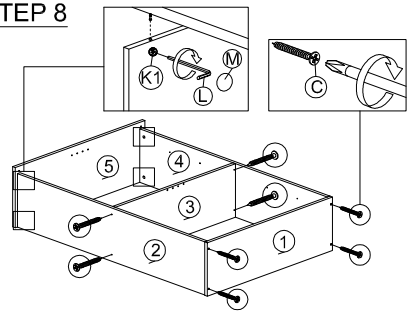

ASSEMBLY INSTRUCTION

DESCRIPTION : 4 DOORS SHOE CABINET

HARDWARE	A	B	C	D	E	F	G	G1	G2	G3	H	H1	H2	I	I1	I2	J	K	K1	K2	L	M	N	O
	WOOD DOWEL 8 X 25	CB SCREW M3.5X16MM	CB SCREW M4X38MM	NAIL 6/8	PVC SHELF SUPPORT	DOOR SUPPORT SPRING	3.5KG MAGNET (1 HOLE)				MAS L4	MAS R4		MAS L2	MAS R2		ROUND PLASTIC LEG (PVC)	MINIFIX 5654+5546			L-KEY	QUICKFIT CAP	HANDLE 5022 (METAL)	HANDLE SCREW M4X22MM
	1X4	1X24	1X8	1X25	1X16	1X2	4 SETS				1X1	1X1		1X1	1X1		1X4	4 SETS			1X1	1X4	1X4	1X4

PART LIST

STEP 1

STEP 2

STEP 3

STEP 4

STEP 5

STEP 6

STEP 7

STEP 8

STEP 10

STEP 11

STEP 12

COMPLETED

STEP 9