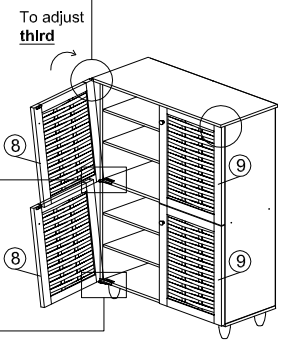

ASSEMBLY INSTRUCTION

DESCRIPTION : 4 DOORS SHOE CABINET

HARDWARE	A	B	C	D	E	F	G	G1	G2	G3	H	H1	H2	I	I1	I2	J	K	K1	K2	L	M	N	O
	WOOD DOWEL 8 X 25	CB SCREW M3.5X16MM	CB SCREW M4X38MM	NAIL 6/8	PVC SHELF SUPPORT	DOOR SUPPORT SPRING	3.5KG MAGNET (1 HOLE)				MAS L4	MAS R4		MAS L2	MAS R2		ROUND PLASTIC LEG (PVC)	MINIFIX 5654+5546			L-KEY	QUICKFIT CAP	HANDLE 5022 (METAL)	HANDLE SCREW M4X22MM
	1X4	1X24	1X8	1X25	1X16	1X2	4 SETS				1X1	1X1		1X1	1X1		1X4	4 SETS			1X1	1X4	1X4	1X4

PART LIST

STEP 1

STEP 2

STEP 3

STEP 4

STEP 5

STEP 6

STEP 7

STEP 8

STEP 10

STEP 11

STEP 12

COMPLETED

STEP 9