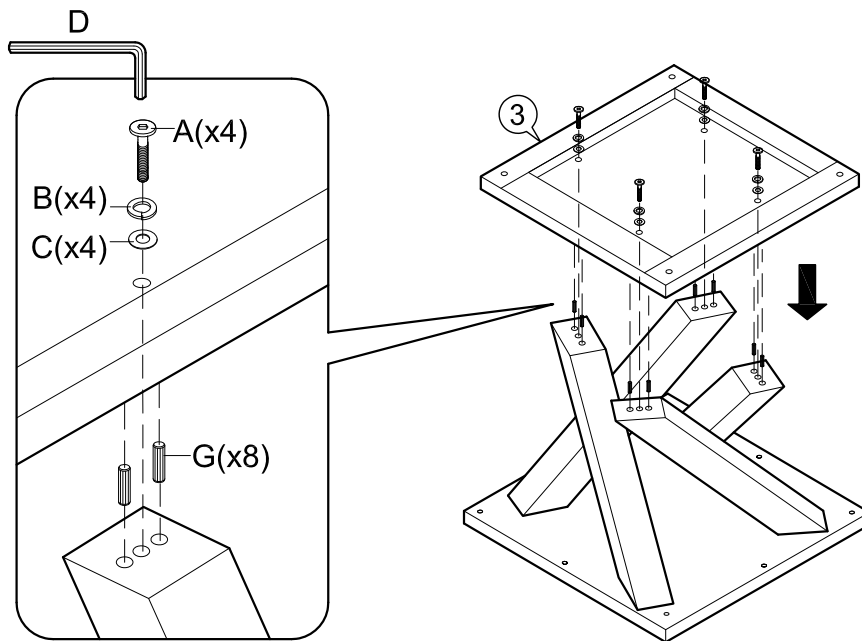

**ASSEMBLY
INSTRUCTIONS**

Item : Everdon Coffee Table

Not Provided

2 Persons

Part List

Hardware List

<p>A  M6x35mm = 8</p>	<p>C  M6 x13mm= 8</p>	<p>E  = 4</p>	<p>G  M8x25mm =16</p>
<p>B  1/4" = 8</p>	<p>D  = 1</p>	<p>F  Pan Head #8 x 1" = 8</p>	

1

2

Do not fully
tighten bolt

3

4