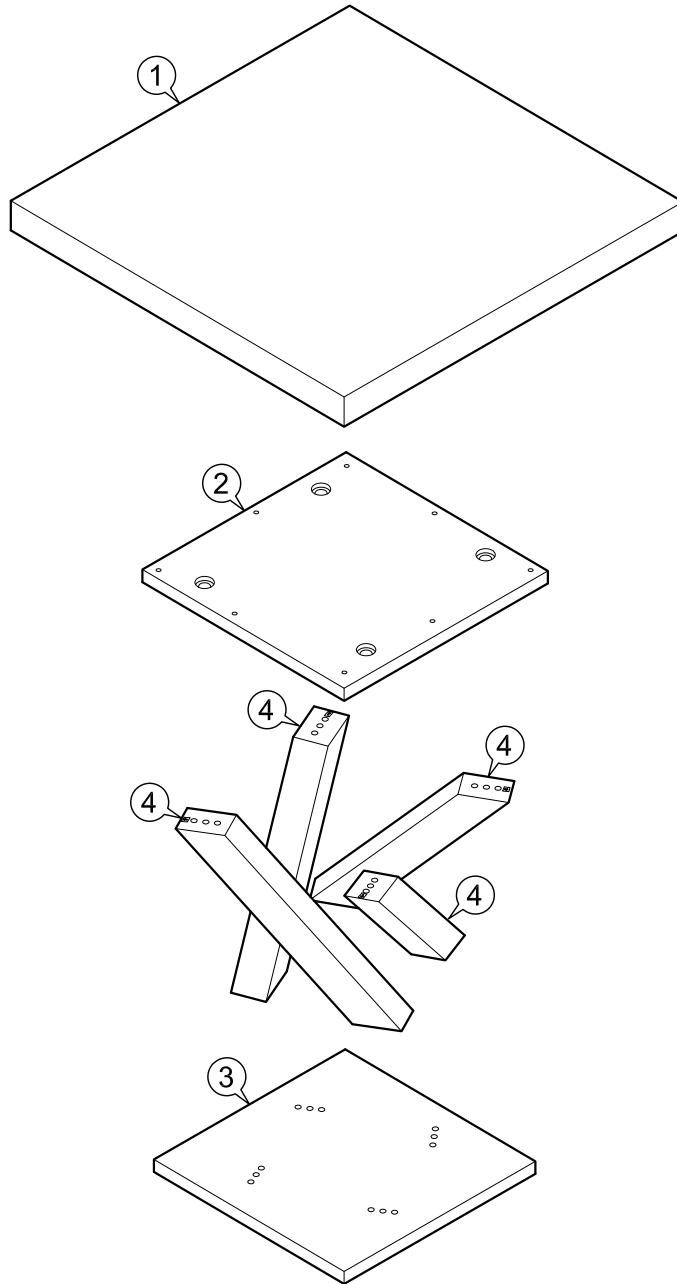

**ASSEMBLY
INSTRUCTIONS**

Item : Everdon Coffee Table

Not Provided

2 Persons

Part List

Hardware List

<p>A  M6x35mm = 8</p>	<p>C  M6 x13mm= 8</p>	<p>E  = 4</p>	<p>G  M8x25mm =16</p>
<p>B  1/4" = 8</p>	<p>D  = 1</p>	<p>F  Pan Head #8 x 1" = 8</p>	

1

2

Do not fully
tighten bolt

3

4