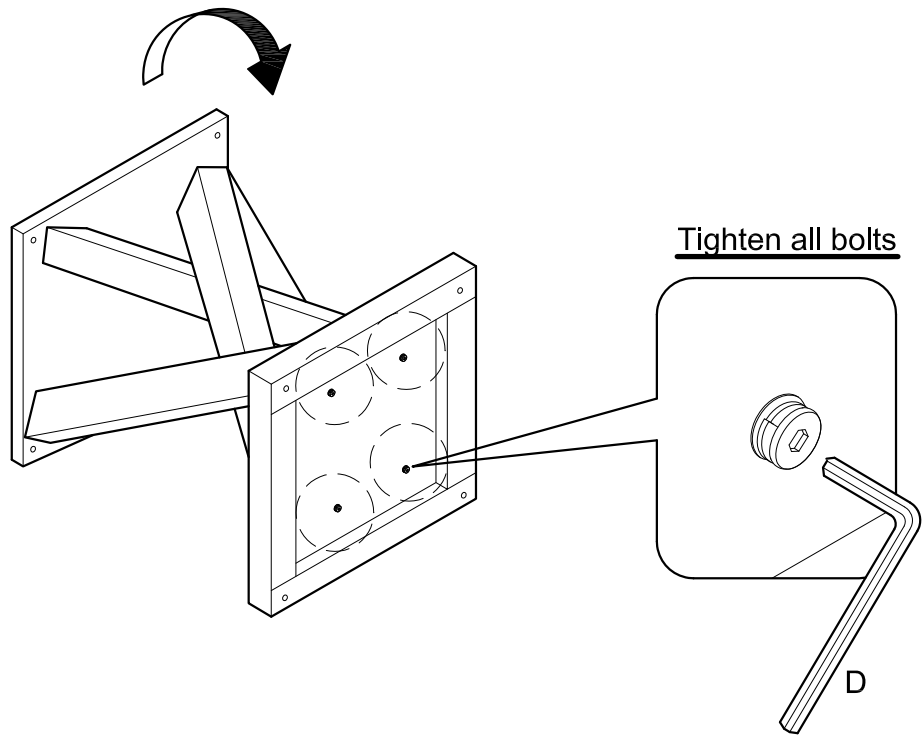

**ASSEMBLY
INSTRUCTIONS**

Item : Everdon Coffee Table

Not Provided

2 Persons

Part List

Hardware List

<p>A  M6x35mm = 8</p>	<p>C  M6 x13mm= 8</p>	<p>E  = 4</p>	<p>G  M8x25mm =16</p>
<p>B  1/4" = 8</p>	<p>D  = 1</p>	<p>F  Pan Head #8 x 1" = 8</p>	

1

2

Do not fully
tighten bolt

3

4