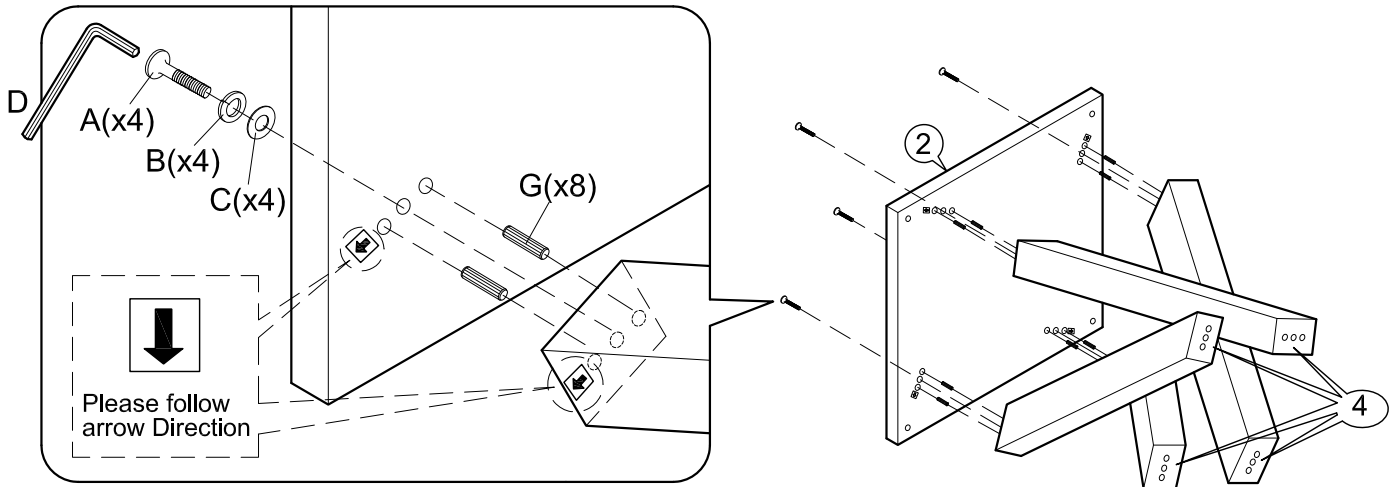

**ASSEMBLY
INSTRUCTIONS**

Item : Everdon Coffee Table

Not Provided

2 Persons

Part List

Hardware List

<p>A  M6x35mm = 8</p>	<p>C  M6 x13mm= 8</p>	<p>E  = 4</p>	<p>G  M8x25mm =16</p>
<p>B  1/4" = 8</p>	<p>D  = 1</p>	<p>F  Pan Head #8 x 1" = 8</p>	

1

2

Do not fully
tighten bolt

3

4