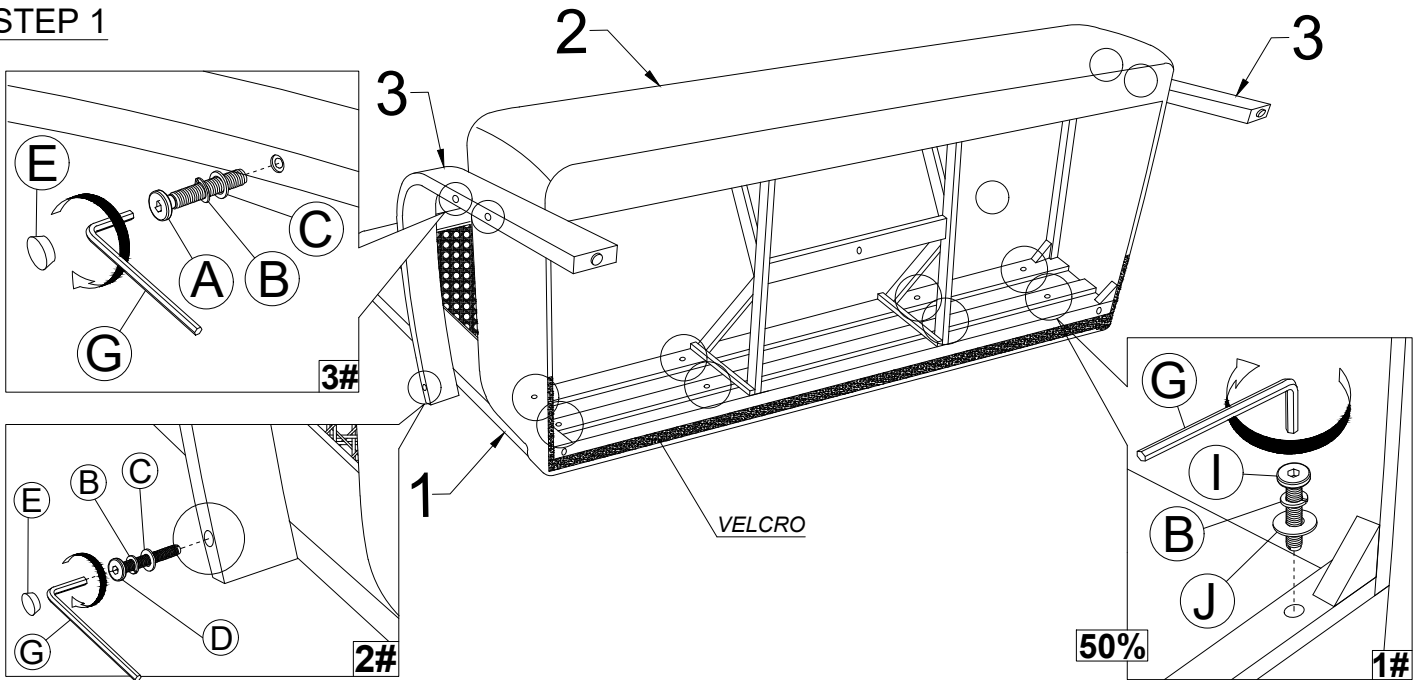

ASSEMBLY INSTRUCTIONS

MODEL : RDS 990 - 3S (ZZ)

ITEM	PART LIST	QTY	ITEM	HARDWARE LIST	QTY
1	RATAN BACKREST	1 PC	A	JCBC M6 x 100MM	4 PCS
2	CUSHION SEAT	1 PC	B	SPRING WASHER M6	14 PCS
3	ARM (L & R)	2 PCS	C	FLAT WASHER M6 x 13MM	6 PCS
4	BACK LEG	2 PCS	D	JCBC M6 x 60mm	2 PCS
5	CENTER LEG	1 PCS	E	WOOD BUTTON	6 PCS
6	PILLOW	3 PCS	F	PLASTIC WASHER	2 PCS
			G	ALLEN KEY M4	1 PC
			H	CSK SCREW M4 x 38mm	2 PCS
			I	JCBC M6 x 40mm	8 PCS
			J	FLAT WASHER M6 x 19MM	8 PCS

STEP 1

STEP 2

STEP 3