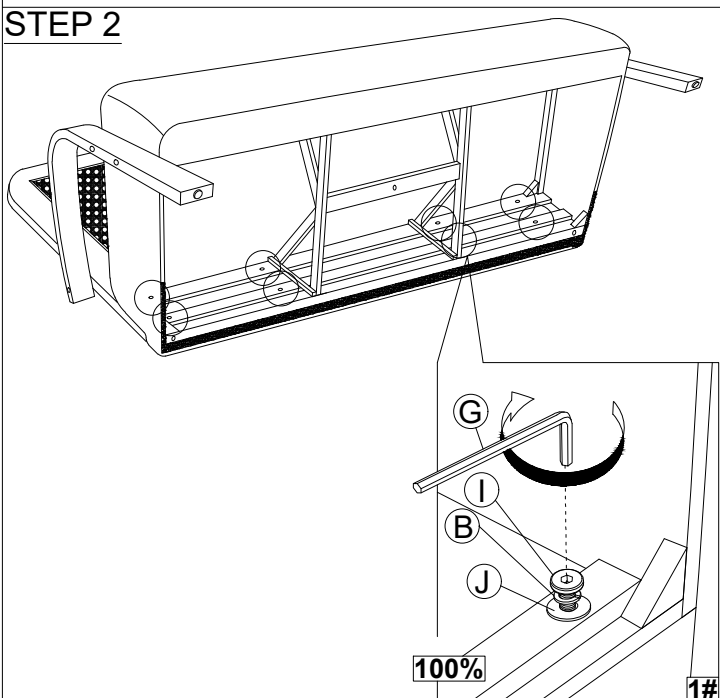

ASSEMBLY INSTRUCTIONS

MODEL : RDS 990 - 3S (ZZ)

ITEM	PART LIST	QTY	ITEM	HARDWARE LIST	QTY
1	RATAN BACKREST	1 PC	A	JCBC M6 x 100MM	4 PCS
2	CUSHION SEAT	1 PC	B	SPRING WASHER M6	14 PCS
3	ARM (L & R)	2 PCS	C	FLAT WASHER M6 x 13MM	6 PCS
4	BACK LEG	2 PCS	D	JCBC M6 x 60mm	2 PCS
5	CENTER LEG	1 PCS	E	WOOD BUTTON	6 PCS
6	PILLOW	3 PCS	F	PLASTIC WASHER	2 PCS
			G	ALLEN KEY M4	1 PC
			H	CSK SCREW M4 x 38mm	2 PCS
			I	JCBC M6 x 40mm	8 PCS
			J	FLAT WASHER M6 x 19MM	8 PCS

STEP 1

STEP 2

STEP 3