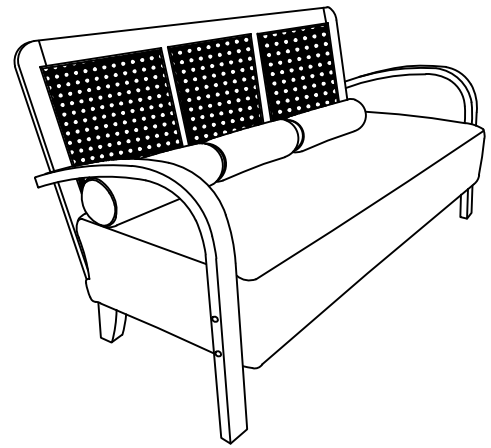

## MODEL : RDS 990 - 3S (ZZ)

ITEM	PART LIST	QTY	ITEM	HARDWARE LIST	QTY
1	RATAN BACKREST	1 PC	A	JCBC M6 x 100MM	4 PCS
2	CUSHION SEAT	1 PC	B	SPRING WASHER M6	14 PCS
3	ARM (L & R)	2 PCS	C	FLAT WASHER M6 x 13MM	6 PCS
4	BACK LEG	2 PCS	D	JCBC M6 x 60mm	2 PCS
5	CENTER LEG	1 PCS	E	WOOD BUTTON	6 PCS
6	PILLOW	3 PCS	F	PLASTIC WASHER	2 PCS
			G	ALLEN KEY M4	1 PC
			H	CSK SCREW M4 x 38mm	2 PCS
			I	JCBC M6 x 40mm	8 PCS
			J	FLAT WASHER M6 x 19MM	8 PCS