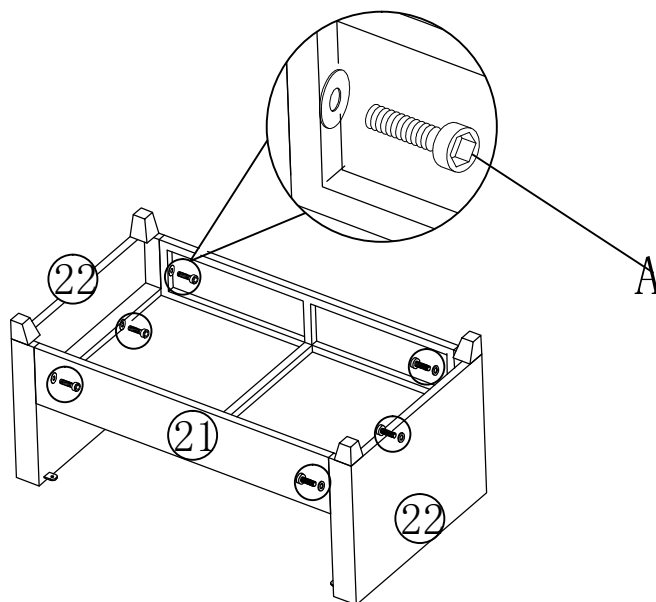

Asscmly Instrnctions

Part Lise		QTY
②1	Bottom frame of coffee table	1
②2	Left and right of coffee table foot	2
②3	Coffee table table top glass	1
Hardware		QTY
A	M6*35 Screw and gasket	6
B	M4Allen key	1

Step:1

Step:2