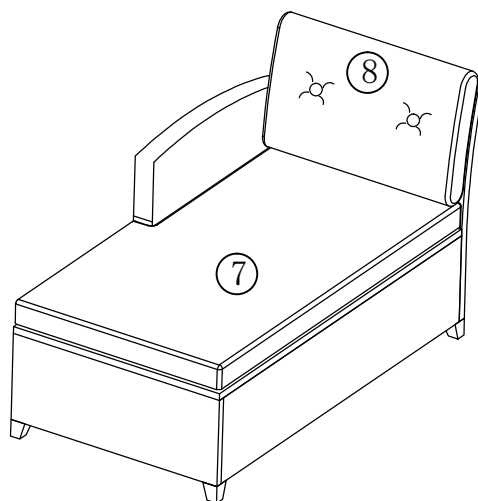

# Assembly Instructions

Part List		
①	Lying on the back of the bed	1
②	Recumbent armrest	1
③	Lying in bed	1
④	Lying film on the side of the bed	1
⑤	Lying front	1
⑥	Lying on the bed side video	1
⑦	Bed cushion	1
⑧	sofa cushion	1
Hardware		QTY
A	M6*35 Screw and gasket 	12
B	M4Allen key 	1

# Assembly Instructions

Part List		QTY
①	Lying on the back of the bed	1
⑦	Bed cushion	1
⑧	sofa cushion	1
Hardware		QTY
A	M6*35 Screw and gasket 	5
B	M4 Allen key 	1

Step:3

Step:4

# Asscmly Instrnctions

Part Lise		QTY
⑨	Two-seat sofa seat	1
⑩	Two-seat sofa side panel	1
⑪	Two-seater sofa before sitntg down	1
⑫	Two-seat sofa back	1
⑬	Two-seat sofa armrest	1
⑭	Love seat cushion	1
⑧	sofa cushion	2
Hardware		QTY
A	M6*35 Screw and gasket 	12
B	M4Allen key 	1