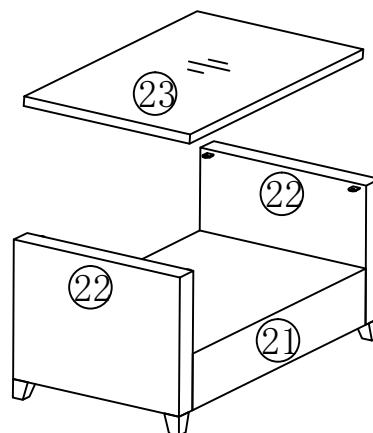

Asscmly Instrnctions

Part Lise		QTY
②1	Bottom frame of coffee table	1
②2	Left and right of coffee table foot	2
②3	Coffee table table top glass	1
Hardware		QTY
A	M6*35 Screw and gasket	6
B	M4Allen key	1