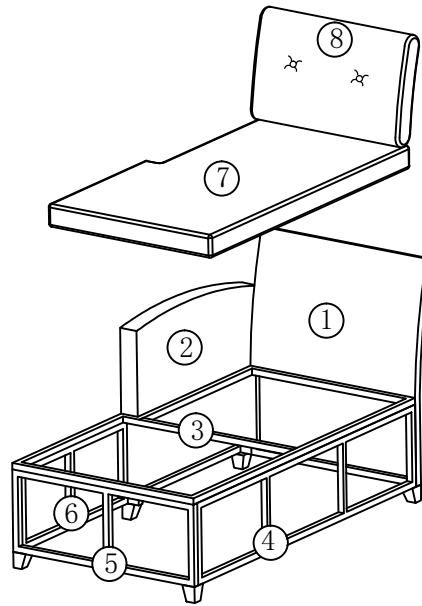

# Assembly Instructions

Part List		
①	Lying on the back of the bed	1
②	Recumbent armrest	1
③	Lying in bed	1
④	Lying film on the side of the bed	1
⑤	Lying front	1
⑥	Lying on the bed side video	1
⑦	Bed cushion	1
⑧	sofa cushion	1
Hardware		QTY
A	M6*35 Screw and gasket 	12
B	M4Allen key 	1

# Assembly Instructions

Part List		QTY
①	Lying on the back of the bed	1
⑦	Bed cushion	1
⑧	sofa cushion	1
Hardware		QTY
A	M6*35 Screw and gasket 	5
B	M4 Allen key 	1

Step:3

Step:4

# Asscmly Instrnctions

Part Lise		QTY
⑨	Two-seat sofa seat	1
⑩	Two-seat sofa side panel	1
⑪	Two-seater sofa before sitntg down	1
⑫	Two-seat sofa back	1
⑬	Two-seat sofa armrest	1
⑭	Love seat cushion	1
⑧	sofa cushion	2
Hardware		QTY
A	M6*35 Screw and gasket 	12
B	M4Allen key 	1

# Asscmly Instrnctions

Part Lise		QTY
②1	Bottom frame of coffee table	1
②2	Left and right of coffee table foot	2
②3	Coffee table table top glass	1
Hardware		QTY
A	M6*35 Screw and gasket 	6
B	M4Allen key 	1