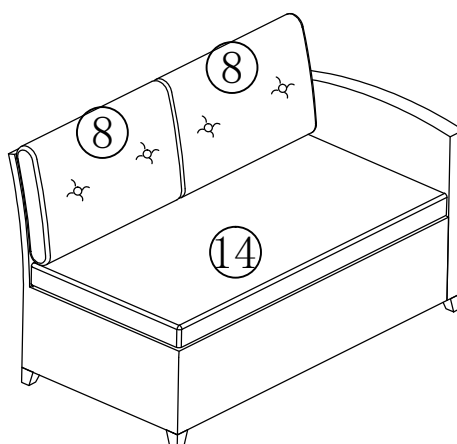

# Assembly Instructions

Part List		
①	Lying on the back of the bed	1
②	Recumbent armrest	1
③	Lying in bed	1
④	Lying film on the side of the bed	1
⑤	Lying front	1
⑥	Lying on the bed side video	1
⑦	Bed cushion	1
⑧	sofa cushion	1
Hardware		QTY
A	M6*35 Screw and gasket 	12
B	M4Allen key 	1

# Asscmly Instrnctions

Part Lise		QTY
⑬	Two-seat sofa armrest	1
⑭	Love seat cushion	1
⑧	sofa cushion	2
Hardware		QTY
A	M6*35 Screw and gasket 	5
B	M4Allen key 	1

Step:3

Step:4

# Asscmly Instrnctions

Part Lise		QTY
⑮	Single sofa seat board	1
⑯	Single sofa seated front piece	1
⑰	Single sofa backrest	1
⑱	Single sofa right armrest	1
⑲	Single sofa left armrest	1
⑳	Single sofa cushion	1
⑧	sofa cushion	1
Hardware		QTY
A	M6*35 Screw and gasket 	4
B	M4Allen key 	1