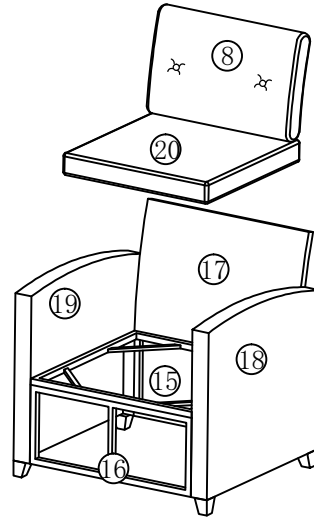

# Assembly Instructions

Part List		
①	Lying on the back of the bed	1
②	Recumbent armrest	1
③	Lying in bed	1
④	Lying film on the side of the bed	1
⑤	Lying front	1
⑥	Lying on the bed side video	1
⑦	Bed cushion	1
⑧	sofa cushion	1
Hardware		QTY
A	M6*35 Screw and gasket 	12
B	M4Allen key 	1

# Assembly Instructions

Part List		QTY
①	Lying on the back of the bed	1
⑦	Bed cushion	1
⑧	sofa cushion	1
Hardware		QTY
A	M6*35 Screw and gasket 	5
B	M4 Allen key 	1

Step:3

Step:4

# Asscmly Instrnctions

Part Lise		QTY
⑬	Two-seat sofa armrest	1
⑭	Love seat cushion	1
⑧	sofa cushion	2
Hardware		QTY
A	M6*35 Screw and gasket 	5
B	M4Allen key 	1

Step:3

Step:4

# Asscmly Instrnctions

Part Lise		QTY
⑮	Single sofa seat board	1
⑯	Single sofa seated front piece	1
⑰	Single sofa backrest	1
⑱	Single sofa right armrest	1
⑲	Single sofa left armrest	1
⑳	Single sofa cushion	1
⑧	sofa cushion	1
Hardware		QTY
A	M6*35 Screw and gasket 	4
B	M4Allen key 	1