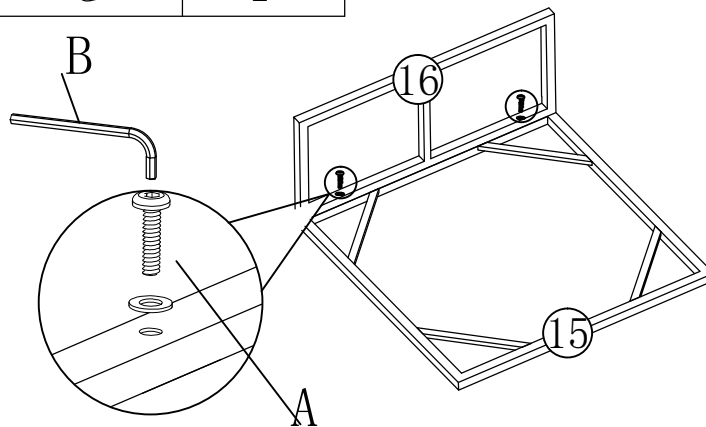

Asscmly Instrnctions

Part Lise		QTY
⑮	Single sofa seat board	1
⑯	Single sofa seated front piece	1
⑰	Single sofa backrest	1
⑱	Single sofa right armrest	1
⑲	Single sofa left armrest	1
⑳	Single sofa cushion	1
⑧	sofa cushion	1
Hardware		QTY
A	M6*35 Screw and gasket	4
B	M4Allen key	1

Step:1

Step:2