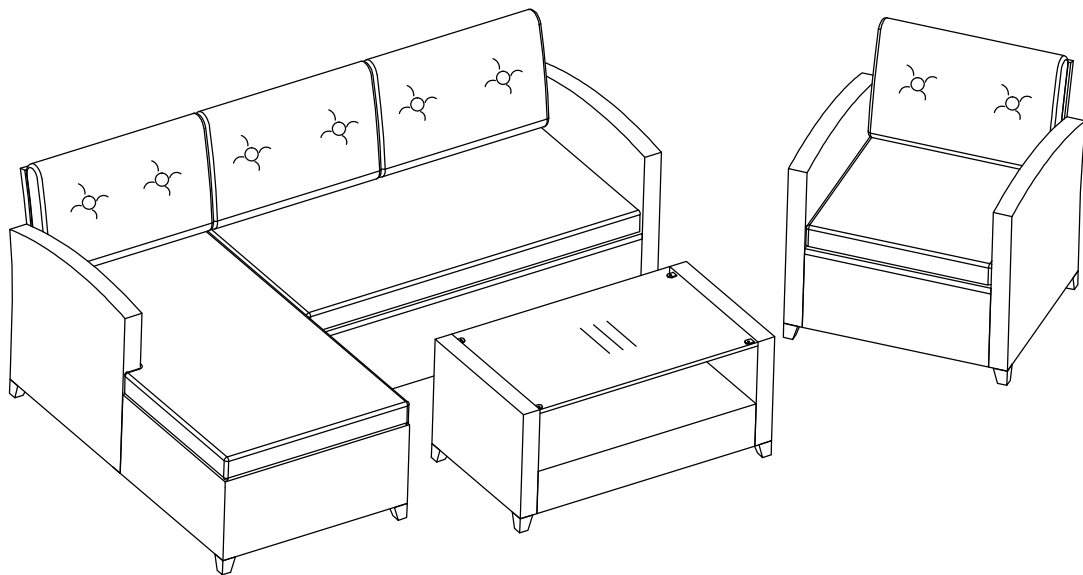

# Assembly Instructions

Part List		
①	Lying on the back of the bed	1
②	Recumbent armrest	1
③	Lying in bed	1
④	Lying film on the side of the bed	1
⑤	Lying front	1
⑥	Lying on the bed side video	1
⑦	Bed cushion	1
⑧	sofa cushion	1
Hardware		QTY
A	M6*35 Screw and gasket 	12
B	M4Allen key 	1

# Assembly Instructions

Part List		QTY
①	Lying on the back of the bed	1
⑦	Bed cushion	1
⑧	sofa cushion	1
Hardware		QTY
A	M6*35 Screw and gasket 	5
B	M4 Allen key 	1

Step:3

Step:4

# Asscmly Instrnctions

Part Lise		QTY
⑨	Two-seat sofa seat	1
⑩	Two-seat sofa side panel	1
⑪	Two-seater sofa before sitntg down	1
⑫	Two-seat sofa back	1
⑬	Two-seat sofa armrest	1
⑭	Love seat cushion	1
⑧	sofa cushion	2
Hardware		QTY
A	M6*35 Screw and gasket 	12
B	M4Allen key 	1