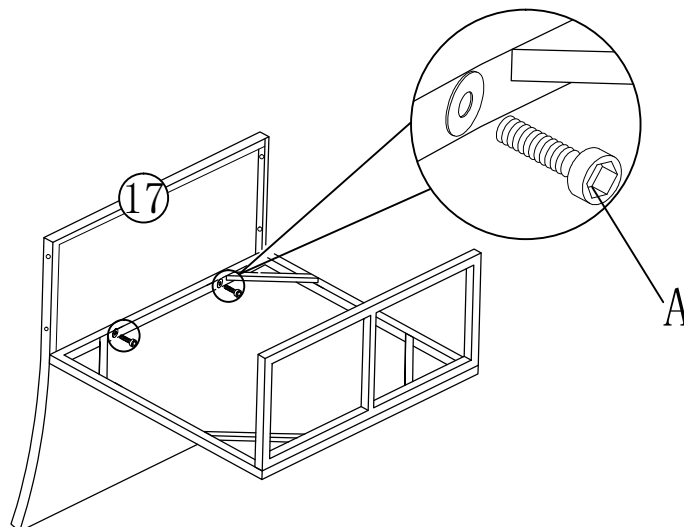

Asscmly Instrnctions

Part Lise		QTY
⑮	Single sofa seat board	1
⑯	Single sofa seated front piece	1
⑰	Single sofa backrest	1
⑱	Single sofa right armrest	1
⑲	Single sofa left armrest	1
⑳	Single sofa cushion	1
⑧	sofa cushion	1
Hardware		QTY
A	M6*35 Screw and gasket	4
B	M4Allen key	1

Step:1

Step:2