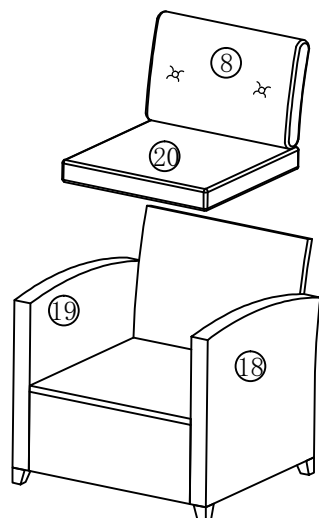

Asscmly Instrnctions

Part Lise		QTY
⑱	Single sofa right armrest	1
⑲	Single sofa left armrest	1
⑳	Single sofa cushion	1
⑧	sofa cushion	1
Hardware		QTY
A	M6*35 Screw and gasket	10
B	M4Allen key	1