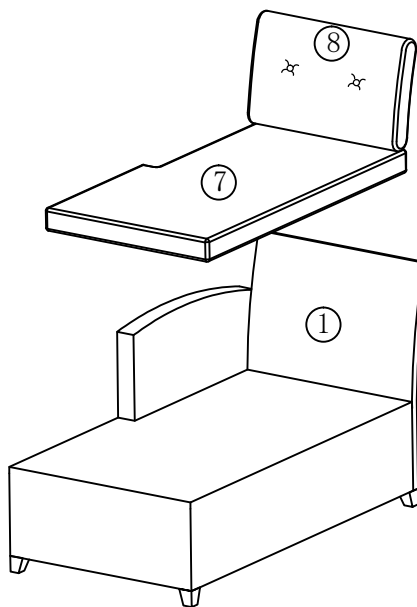

# Assembly Instructions

Part List		
①	Lying on the back of the bed	1
②	Recumbent armrest	1
③	Lying in bed	1
④	Lying film on the side of the bed	1
⑤	Lying front	1
⑥	Lying on the bed side video	1
⑦	Bed cushion	1
⑧	sofa cushion	1
Hardware		QTY
A	M6*35 Screw and gasket 	12
B	M4Allen key 	1

Step:1

Step:2

# Assembly Instructions

Part List		QTY
①	Lying on the back of the bed	1
⑦	Bed cushion	1
⑧	sofa cushion	1
Hardware		QTY
A	M6*35 Screw and gasket 	5
B	M4 Allen key 	1

Step:3

Step:4

# Asscmly Instrnctions

Part Lise		QTY
⑨	Two-seat sofa seat	1
⑩	Two-seat sofa side panel	1
⑪	Two-seater sofa before sitntg down	1
⑫	Two-seat sofa back	1
⑬	Two-seat sofa armrest	1
⑭	Love seat cushion	1
⑧	sofa cushion	2
Hardware		QTY
A	M6*35 Screw and gasket 	12
B	M4Allen key 	1