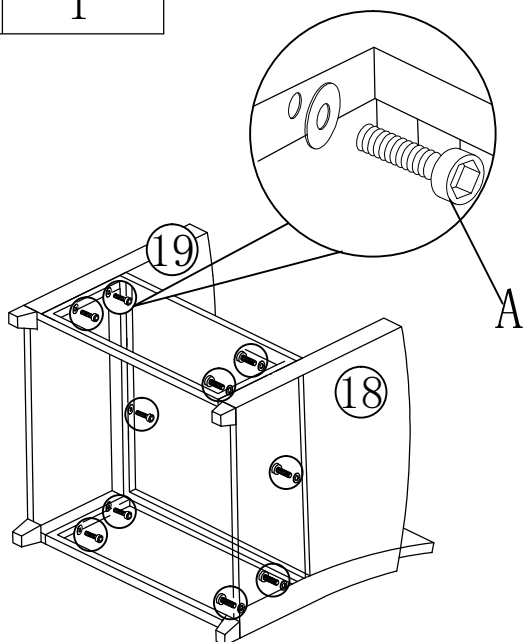

Asscmly Instrnctions

Part Lise		QTY
⑱	Single sofa right armrest	1
⑲	Single sofa left armrest	1
⑳	Single sofa cushion	1
⑧	sofa cushion	1
Hardware		QTY
A	M6*35 Screw and gasket	10
B	M4Allen key	1

Step:3

Step:4