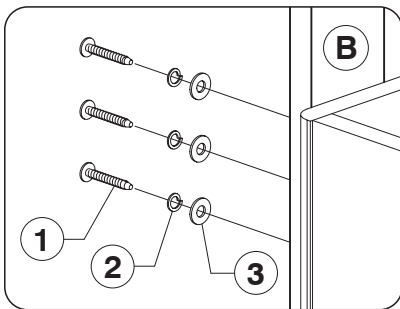

9796 Full / Queen Headboard

Assembly Instructions

WI-0522

1 Parts List

A
Headboard
Panel x 1

B
Support
Bars x 2

2 Hardware List

1 M6 x 35mm JCB
x 10

2 Spring Washer
x 10

3 Flat Washer
x 10

4 Allen Key
x 1

Note: Do not assemble
using power tools.
This can cause the bolts
to be overtightened

3 Assemble the Support Bars (B) to the Headboard Panel.

4 Assemble the Headboard Panel (A) to the Support Bars (B).

9796 King Headboard

Assembly Instructions

WI-0522

1 Parts List

2 Hardware List

1 M6 x 35mm JCB
x 10

2 Spring Washer
x 10

3 Flat Washer
x 10