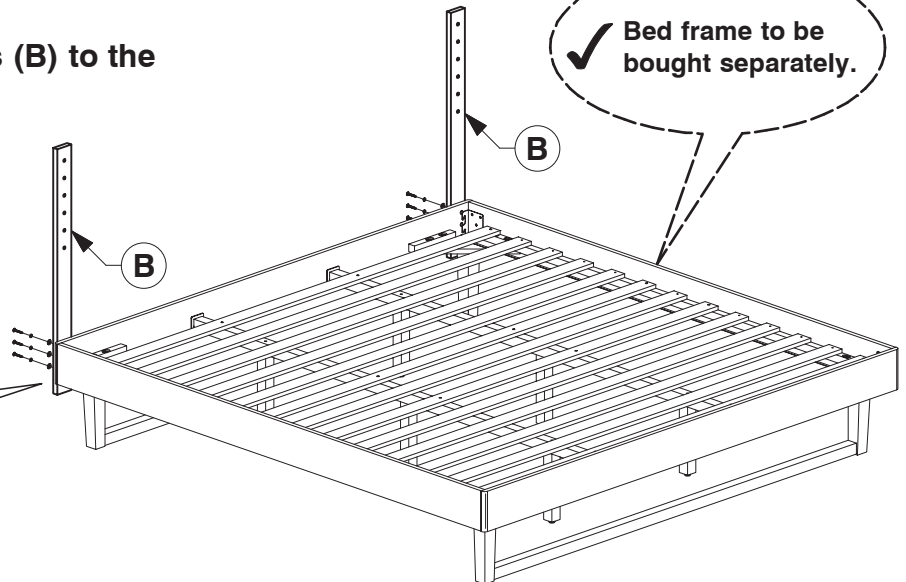

3 Assemble the Support Bars (B) to the Headboard Panel.

4 Assemble the Headboard Panel (A) to the Support Bars (B).