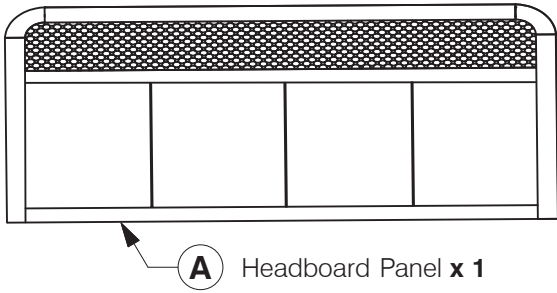

9796 King Headboard

Assembly Instructions

WI-0522

1 Parts List