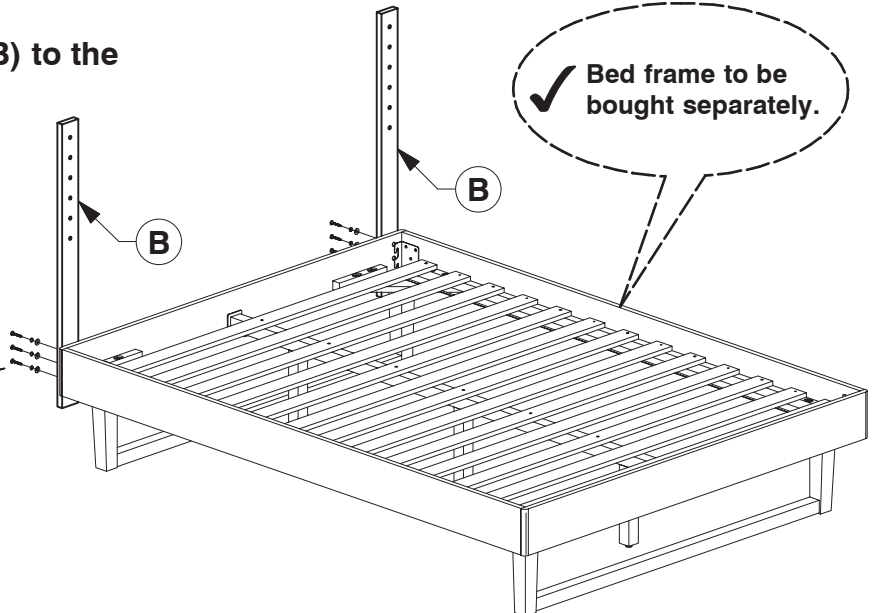

9796 Full / Queen Headboard

Assembly Instructions

WI-0522

1 Parts List

A
Headboard
Panel x 1

B
Support
Bars x 2

2 Hardware List

1 M6 x 35mm JCB
x 10

2 Spring Washer
x 10

3 Flat Washer
x 10

4 Allen Key
x 1

Note: Do not assemble
using power tools.
This can cause the bolts
to be overtightened

3 Assemble the Support Bars (B) to the Headboard Panel.

4 Assemble the Headboard Panel (A) to the Support Bars (B).