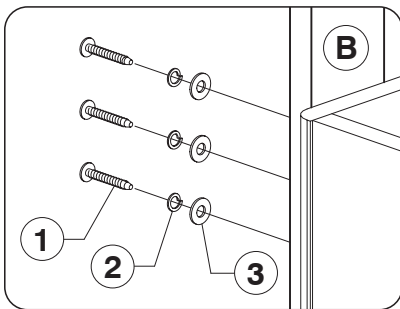

3 Assemble the Support Bars (B) to the Headboard Panel.

4 Assemble the Headboard Panel (A) to the Support Bars (B).