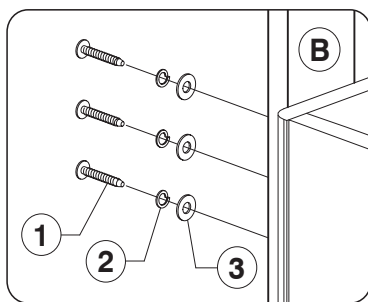

9776-1 Full / Queen Headboard

Assembly Instructions

WI-0622

1 Parts List

2 Hardware List

Note: Do not assemble using power tools. This can cause the bolts to be overtightened

3 Assemble the Support Bars (B) to the Headboard Panel (A).

4 Assemble the Headboard Panel (A) to the Support Bars (B).

9776-1 King Headboard

Assembly Instructions

WI-0622

1 Parts List

Note: Do not assemble using power tools. This can cause the bolts to be overtightened

2 Hardware List

1 M6 X 35mm JCB x 10

2 Spring Washer x 10

3 Flat Washer x 10

4 Allen Key x 1

3 Assemble the Support Bars (B) to the Headboard Panel.

4 Assemble the Headboard Panel (A) to the Support Bars (B).