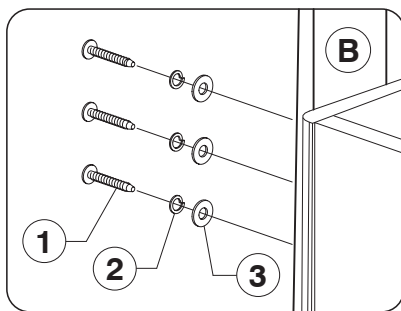

4 Assemble the Headboard Panel (A) to the Support Bars (B).

9776-1 King Headboard

Assembly Instructions

WI-0622

1 Parts List

Note: Do not assemble using power tools. This can cause the bolts to be overtightened

2 Hardware List

1 M6 X 35mm JCB x 10

2 Spring Washer x 10

3 Flat Washer x 10

4 Allen Key x 1

3 Assemble the Support Bars (B) to the Headboard Panel.

4 Assemble the Headboard Panel (A) to the Support Bars (B).