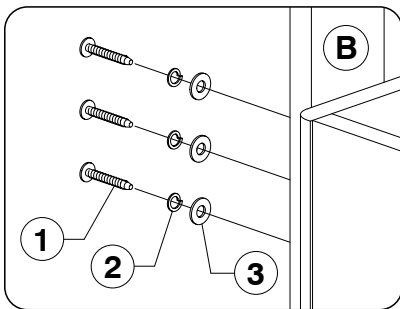

9746 Full / Queen Headboard

Assembly Instructions

W11-0720

1 Parts List

A
Headboard Panel x 1

B
Support Bars x 2

2 Hardware List

1 M6 x 35mm JCB
x 10

2 Spring Washer
x 10

3 Flat Washer
x 10

4 Allen Key
x 1

Note: Do not assemble using power tools. This can cause the bolts to be overtightened

3 Assemble the Support Bars (B) to the Headboard Panel (A).

✓ Footboard, Rails & Slats are packed in separate Boxes with Bolts.