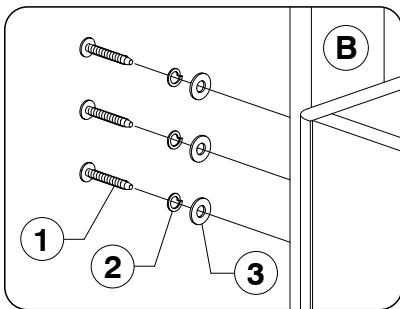

9744 King Headboard

Assembly Instructions

W11-0720

1 Parts List

A
Headboard
Panel x 1

B
Support
Bars x 2

2 Hardware List

1 M6 x 35mm JCB
x 10

2 Spring Washer
x 10

3 Flat Washer
x 10

4 Allen Key
x 1

Note: Do not assemble
using power tools.
This can cause the bolts
to be overtightened

3 Assemble the Support Bars (B) to the Headboard Panel.

4 Assemble the Headboard Panel (A) to the Support Bars (B).