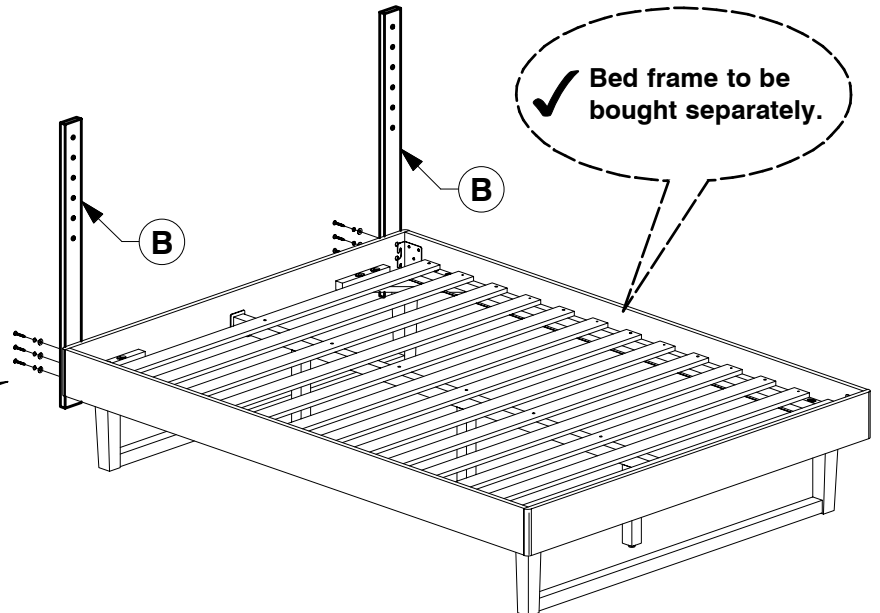

9743 Full / Queen Headboard

Assembly Instructions

WII-1220

1 Parts List

A
Headboard
Panel x 1

B
Support
Bars x 2

2 Hardware List

1 M6 x 35mm JCB
x 10

2 Spring Washer
x 10

3 Flat Washer
x 10

4 Allen Key
x 1

Note: Do not assemble
using power tools.
This can cause the bolts
to be overtightened

3 Assemble the Support Bars (B) to the Headboard Panel.

4 Assemble the Headboard Panel (A) to the Support Bars (B).