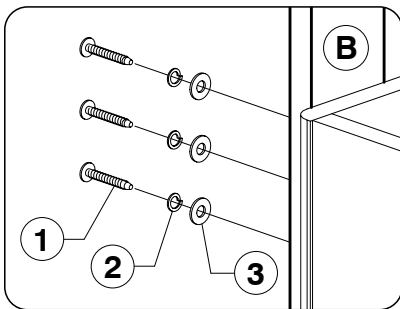

9743 Full / Queen Headboard

Assembly Instructions

WII-1220

1 Parts List

A
Headboard
Panel x 1

B
Support
Bars x 2

2 Hardware List

1 M6 x 35mm JCB
x 10

2 Spring Washer
x 10

3 Flat Washer
x 10

4 Allen Key
x 1

Note: Do not assemble
using power tools.
This can cause the bolts
to be overtightened

3 Assemble the Support Bars (B) to the Headboard Panel.

4 Assemble the Headboard Panel (A) to the Support Bars (B).