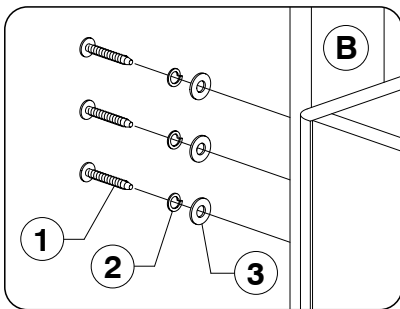

9742 Full / Queen Headboard

Assembly Instructions

W11-0720

1 Parts List

A
Headboard Panel x 1

B
Support Bars x 2

2 Hardware List

1 M6 x 35mm JCB
x 10

2 Spring Washer
x 10

3 Flat Washer
x 10

4 Allen Key
x 1

Note: Do not assemble using power tools. This can cause the bolts to be overtightened

3 Assemble the Support Bars (B) to the Headboard Panel.

4 Assemble the Headboard Panel (A) to the Support Bars (B).