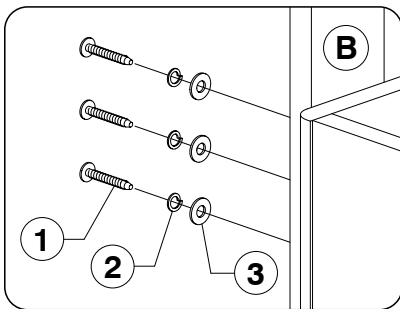

9739-1 Full / Queen Headboard

Assembly Instructions

W11-0720

1 Parts List

A
Headboard Panel x 1

B
Support Bars x 2

2 Hardware List

1 M6 x 35mm JCB
x 10

2 Spring Washer
x 10

3 Flat Washer
x 10

4 Allen Key
x 1

Note: Do not assemble using power tools. This can cause the bolts to be overtightened

3 Assemble the Support Bars (B) to the Headboard Panel.

4 Assemble the Headboard Panel (A) to the Support Bars (B).