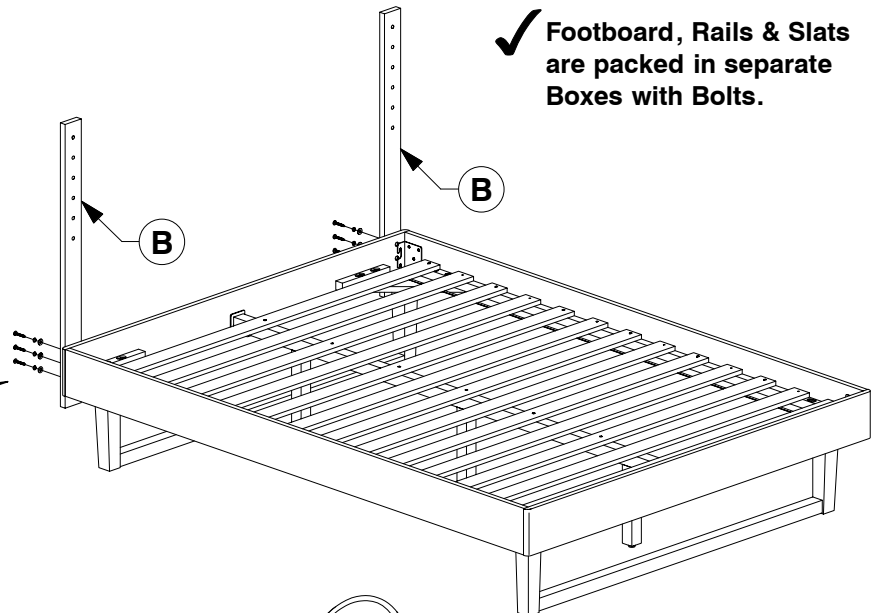

9739-1 Full / Queen Headboard

Assembly Instructions

W11-0720

1 Parts List

A
Headboard Panel x 1

B
Support Bars x 2

2 Hardware List

1 M6 x 35mm JCB
x 10

2 Spring Washer
x 10

3 Flat Washer
x 10

4 Allen Key
x 1

Note: Do not assemble using power tools. This can cause the bolts to be overtightened

3 Assemble the Support Bars (B) to the Headboard Panel.

4 Assemble the Headboard Panel (A) to the Support Bars (B).