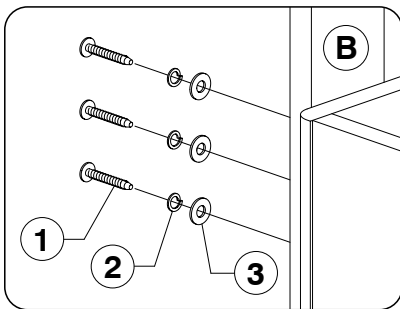

9738 Full / Queen Headboard

Assembly Instructions

W11-0720

1 Parts List

A
Headboard Panel x 1

B
Support Bars x 2

2 Hardware List

1 M6 x 35mm JCB
x 10

2 Spring Washer
x 10

3 Flat Washer
x 10

4 Allen Key
x 1

Note: Do not assemble using power tools. This can cause the bolts to be overtightened

3 Assemble the Support Bars (B) to the Headboard Panel.

4 Assemble the Headboard Panel (A) to the Support Bars (B).