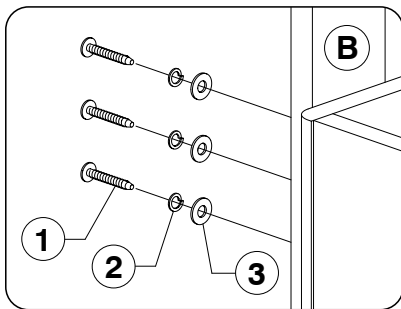

1 M6 x 35mm JCB
x 10

2 Spring Washer
x 10

3 Flat Washer
x 10

4 Allen Key
x 1

Note: Do not assemble using power tools. This can cause the bolts to be overtightened

3 Assemble the Support Bars (B) to the Headboard Panel.