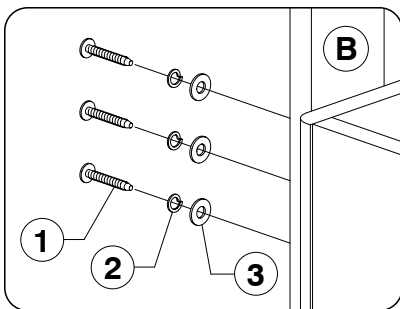

9730 King Headboard

Assembly Instructions

W11-0720

1 Parts List

A Headboard Panel x 1

B Support Bars x 2

2 Hardware List

1 M6 x 35mm JCB x 10

2 Spring Washer x 10

3 Flat Washer x 10

4 Allen Key x 1

Note: Do not assemble using power tools. This can cause the bolts to be overtightened

3 Assemble the Support Bars (B) to the Headboard Panel.

4 Assemble the Headboard Panel (A) to the Support Bars (B).