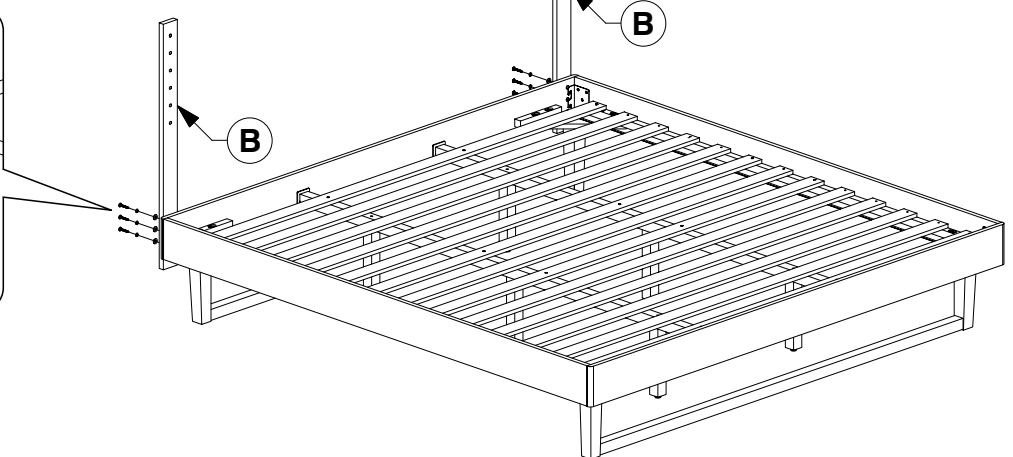

9730 King Headboard

Assembly Instructions

W11-0720

1 Parts List

A Headboard Panel x 1

B Support Bars x 2

2 Hardware List

1 M6 x 35mm JCB x 10

2 Spring Washer x 10

3 Flat Washer x 10

4 Allen Key x 1

Note: Do not assemble using power tools. This can cause the bolts to be overtightened

3 Assemble the Support Bars (B) to the Headboard Panel.

4 Assemble the Headboard Panel (A) to the Support Bars (B).