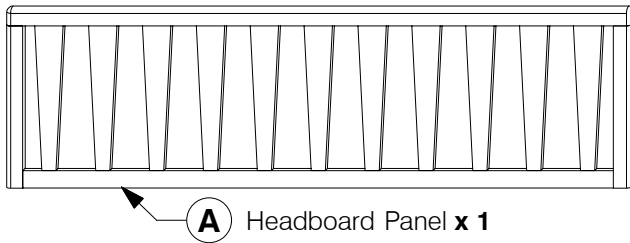

9728 King Headboard

Assembly Instructions

W11-0720

1 Parts List

2 Hardware List

1 M6 x 35mm JCB
x 10

2 Spring Washer
x 10

3 Flat Washer
x 10