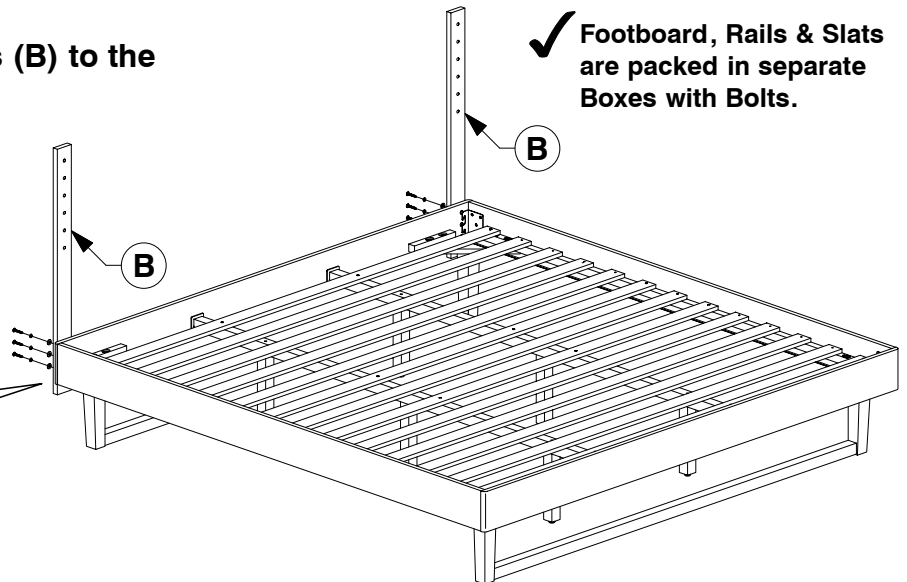

9728 King Headboard

Assembly Instructions

W11-0720

1 Parts List

2 Hardware List

1 M6 x 35mm JCB
x 10

2 Spring Washer
x 10

3 Flat Washer
x 10

4 Allen Key
x 1

Note: Do not assemble using power tools. This can cause the bolts to be overtightened

3 Assemble the Support Bars (B) to the Headboard Panel.

4 Assemble the Headboard Panel (A) to the Support Bars (B).