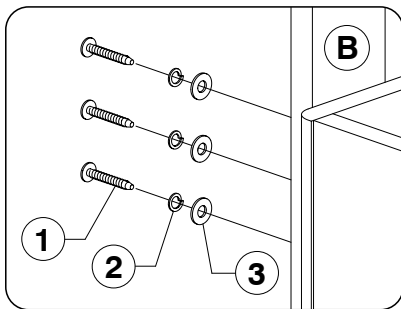

9728 King Headboard

Assembly Instructions

W11-0720

1 Parts List

2 Hardware List

1 M6 x 35mm JCB
x 10

2 Spring Washer
x 10

3 Flat Washer
x 10

4 Allen Key
x 1

Note: Do not assemble using power tools. This can cause the bolts to be overtightened

3 Assemble the Support Bars (B) to the Headboard Panel.

4 Assemble the Headboard Panel (A) to the Support Bars (B).