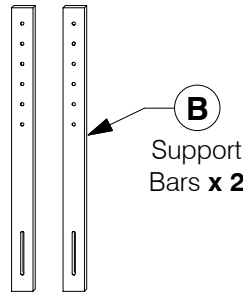

9728 King Headboard

Assembly Instructions

W11-0720

1 Parts List

2 Hardware List

1 M6 x 35mm JCB
x 10

2 Spring Washer
x 10

3 Flat Washer
x 10

4 Allen Key
x 1

Note: Do not assemble using power tools. This can cause the bolts to be overtightened

3 Assemble the Support Bars (B) to the Headboard Panel.

4 Assemble the Headboard Panel (A) to the Support Bars (B).