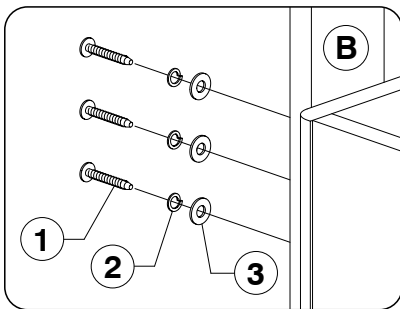

9726 Full / Queen Headboard

Assembly Instructions

W11-0720

1 Parts List

A
Headboard
Panel x 1

B
Support
Bars x 2

2 Hardware List

1 M6 x 35mm JCB
x 10

2 Spring Washer
x 10

3 Flat Washer
x 10

4 Allen Key
x 1

Note: Do not assemble
using power tools.
This can cause the bolts
to be overtightened

3 Assemble the Support Bars (B) to the Headboard Panel.

4 Assemble the Headboard Panel (A) to the Support Bars (B).