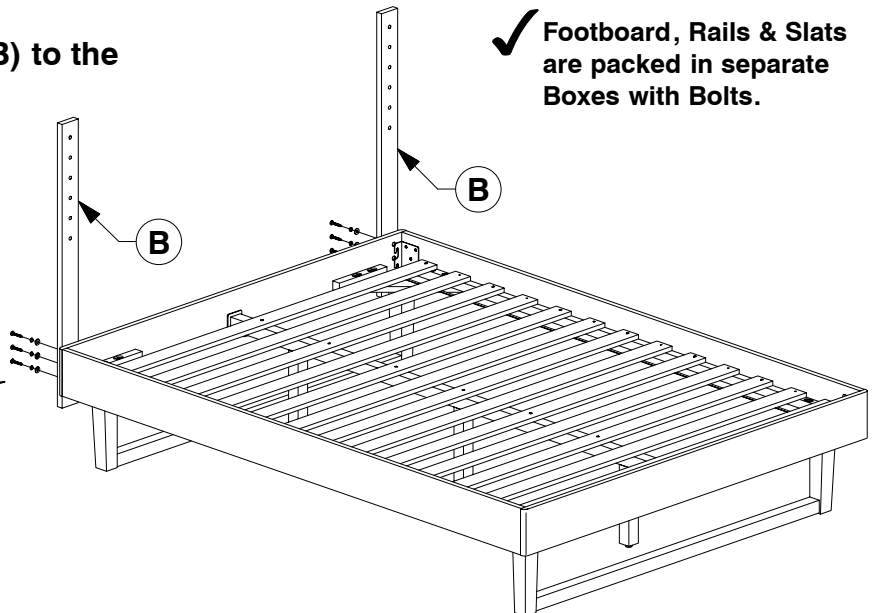

9726 Full / Queen Headboard

Assembly Instructions

W11-0720

1 Parts List

A
Headboard
Panel x 1

B
Support
Bars x 2

2 Hardware List

1 M6 x 35mm JCB
x 10

2 Spring Washer
x 10

3 Flat Washer
x 10

4 Allen Key
x 1

Note: Do not assemble
using power tools.
This can cause the bolts
to be overtightened

3 Assemble the Support Bars (B) to the Headboard Panel.

4 Assemble the Headboard Panel (A) to the Support Bars (B).