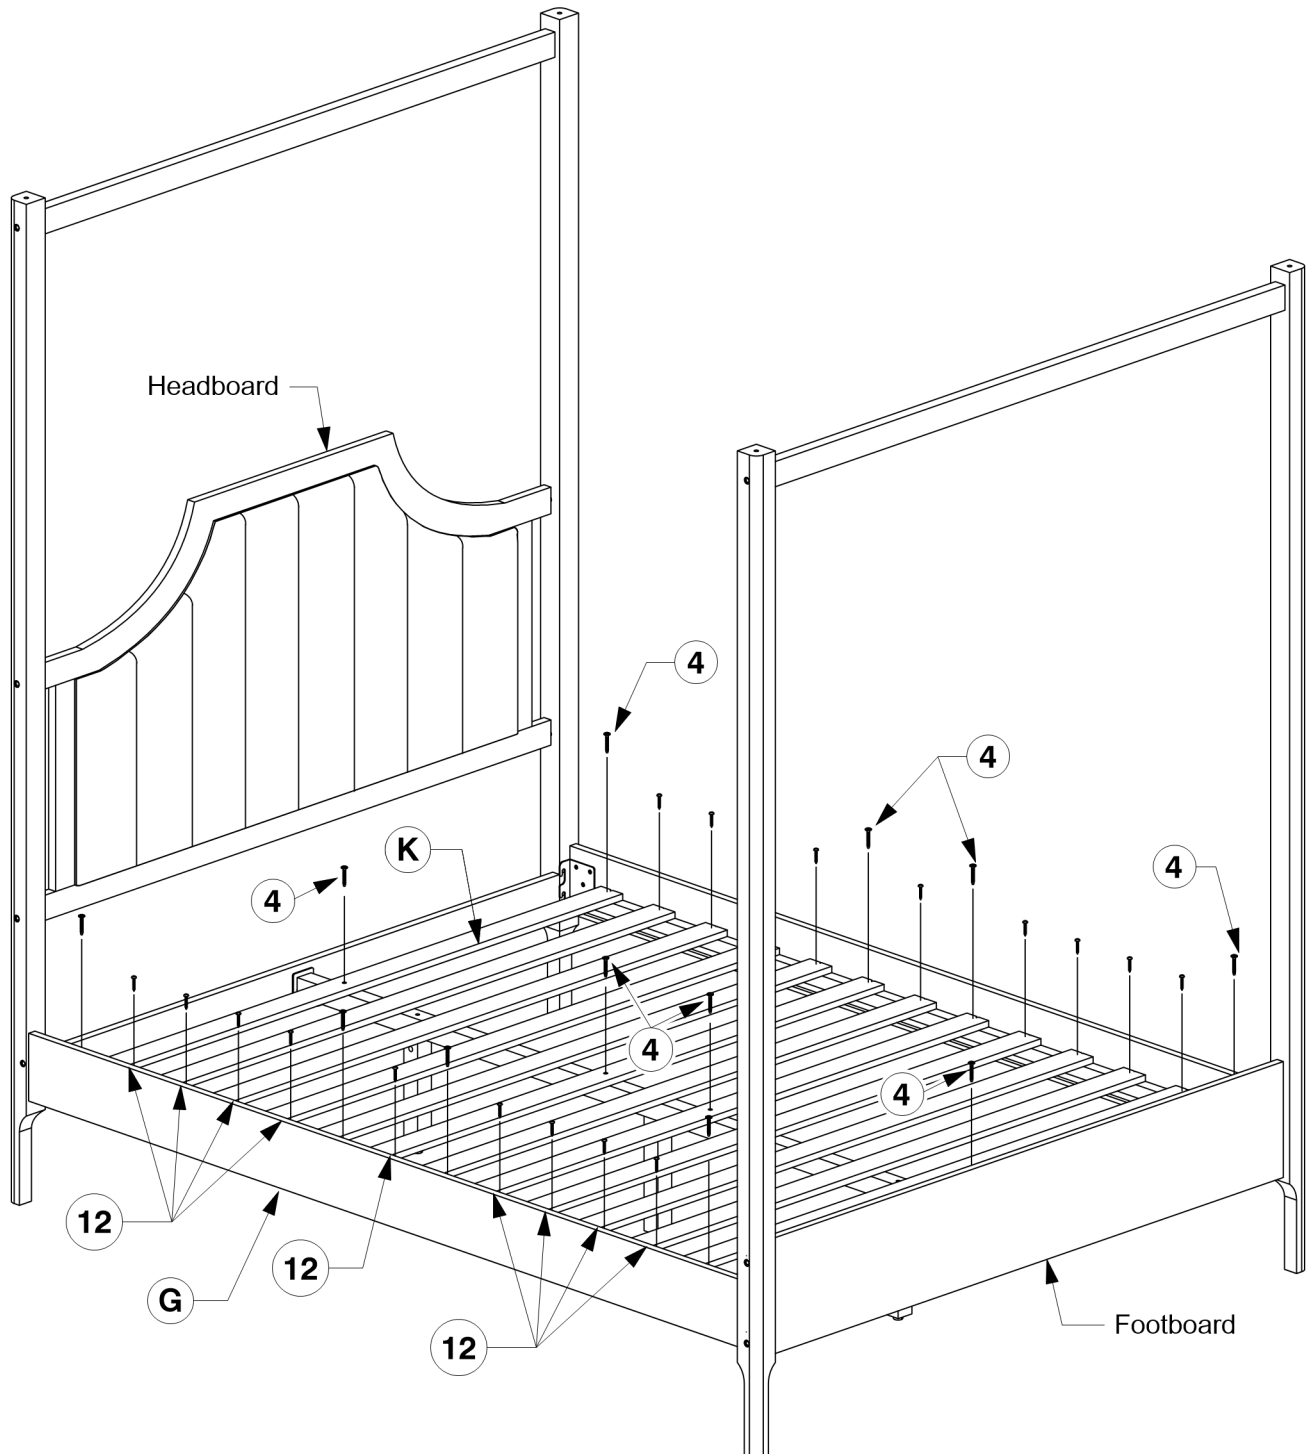

# 0103 Canopy Queen Bed

Assembly Instructions

WI-0522

- 7** Assemble the Side Rail (G) to the Head / Footboard.

# 0103 Canopy Queen Bed

Assembly Instructions

WI-0522

- 8** Bolt the Long Support (H) to the Center Rail Brackets on the Head / Footboard.

# 0103 Canopy Queen Bed

Assembly Instructions

WI-0522

- 9** Bolt & screw the Bed Slats (K) to the Side Rail (G).