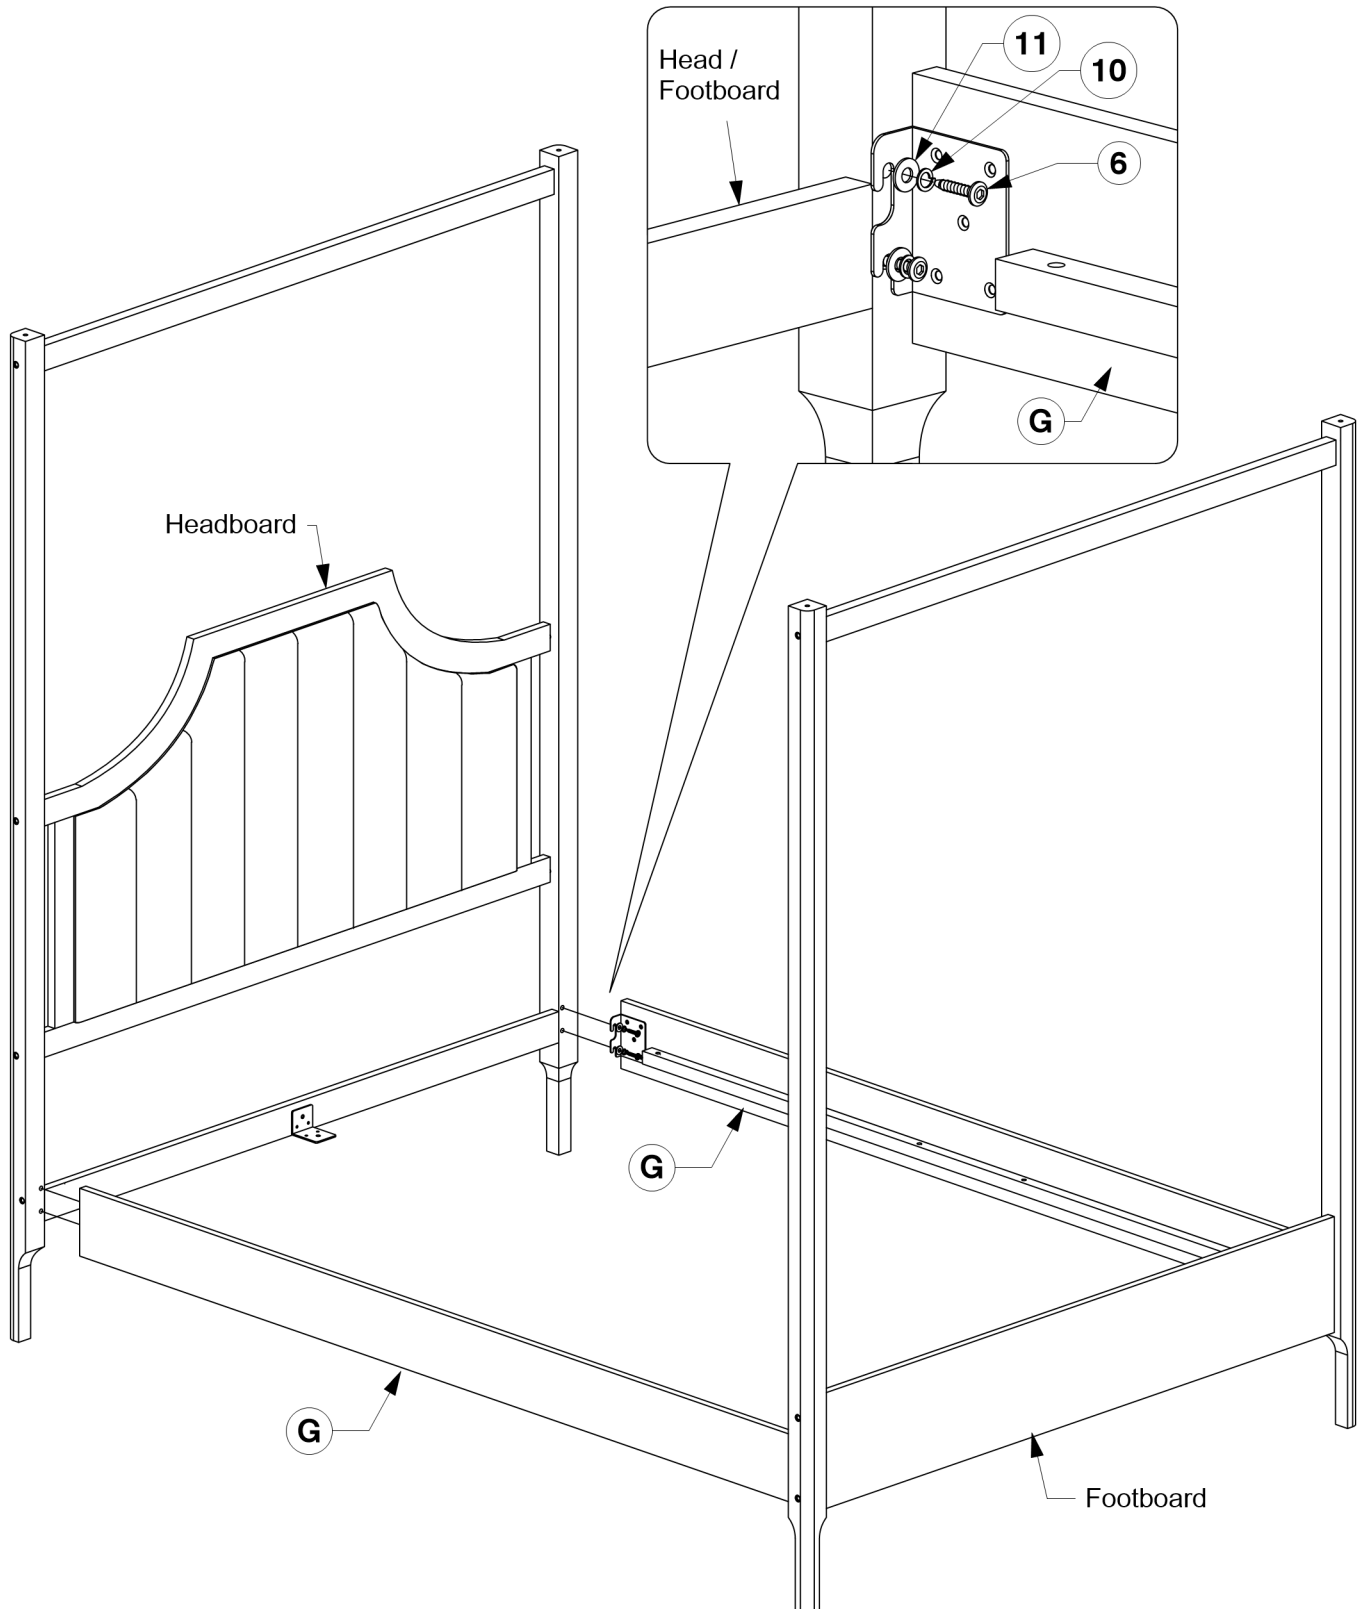

0103 Canopy Queen Bed

Assembly Instructions

WI-0522

1. **7** Assemble the Side Rail (G) to the Head / Footboard.