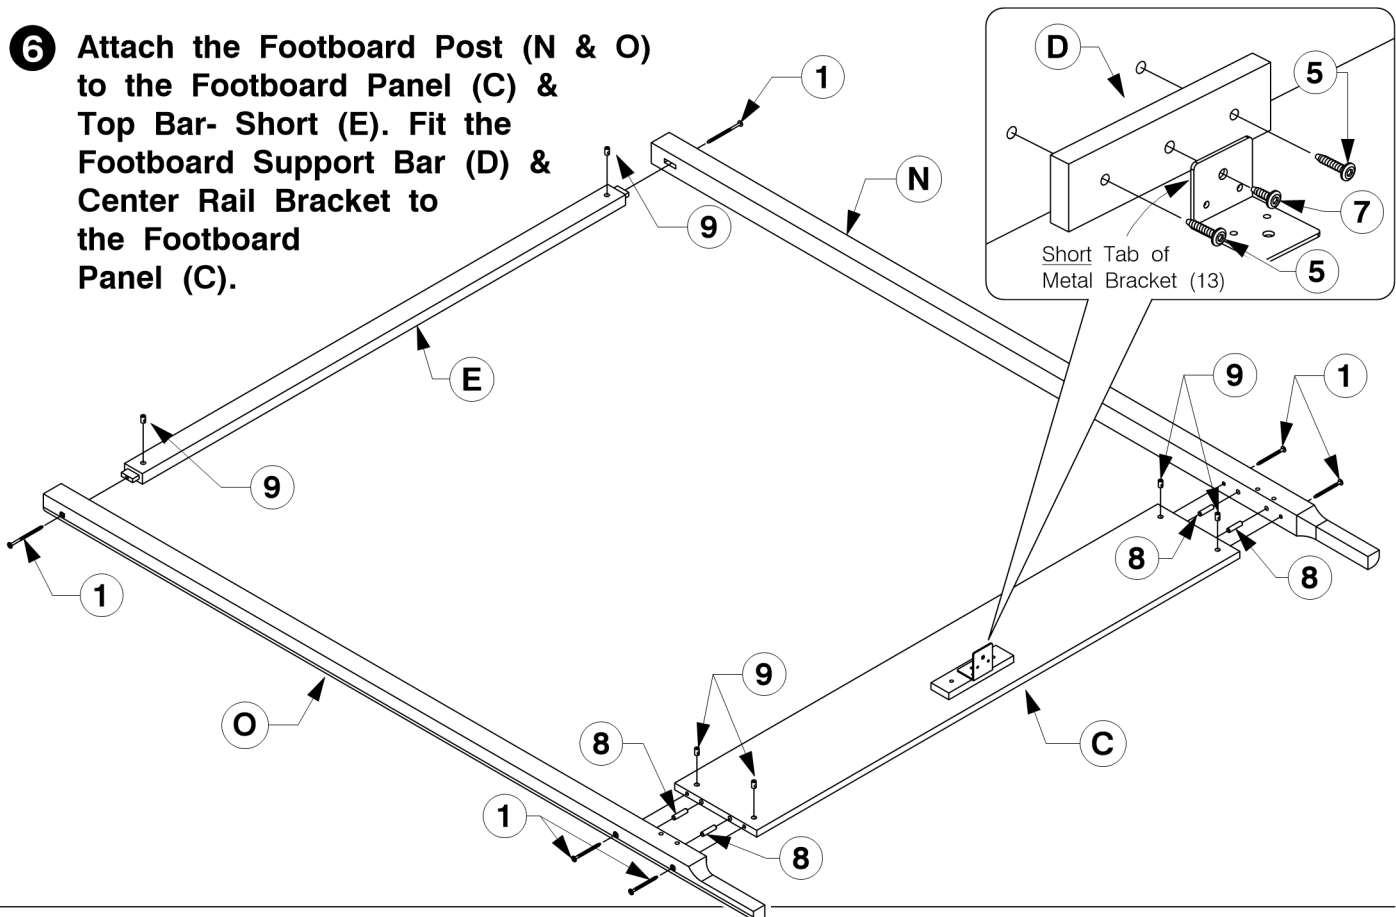

1. **6** Attach the Footboard Post (N & O) to the Footboard Panel (C) & Top Bar- Short (E). Fit the Footboard Support Bar (D) & Center Rail Bracket to the Footboard Panel (C).