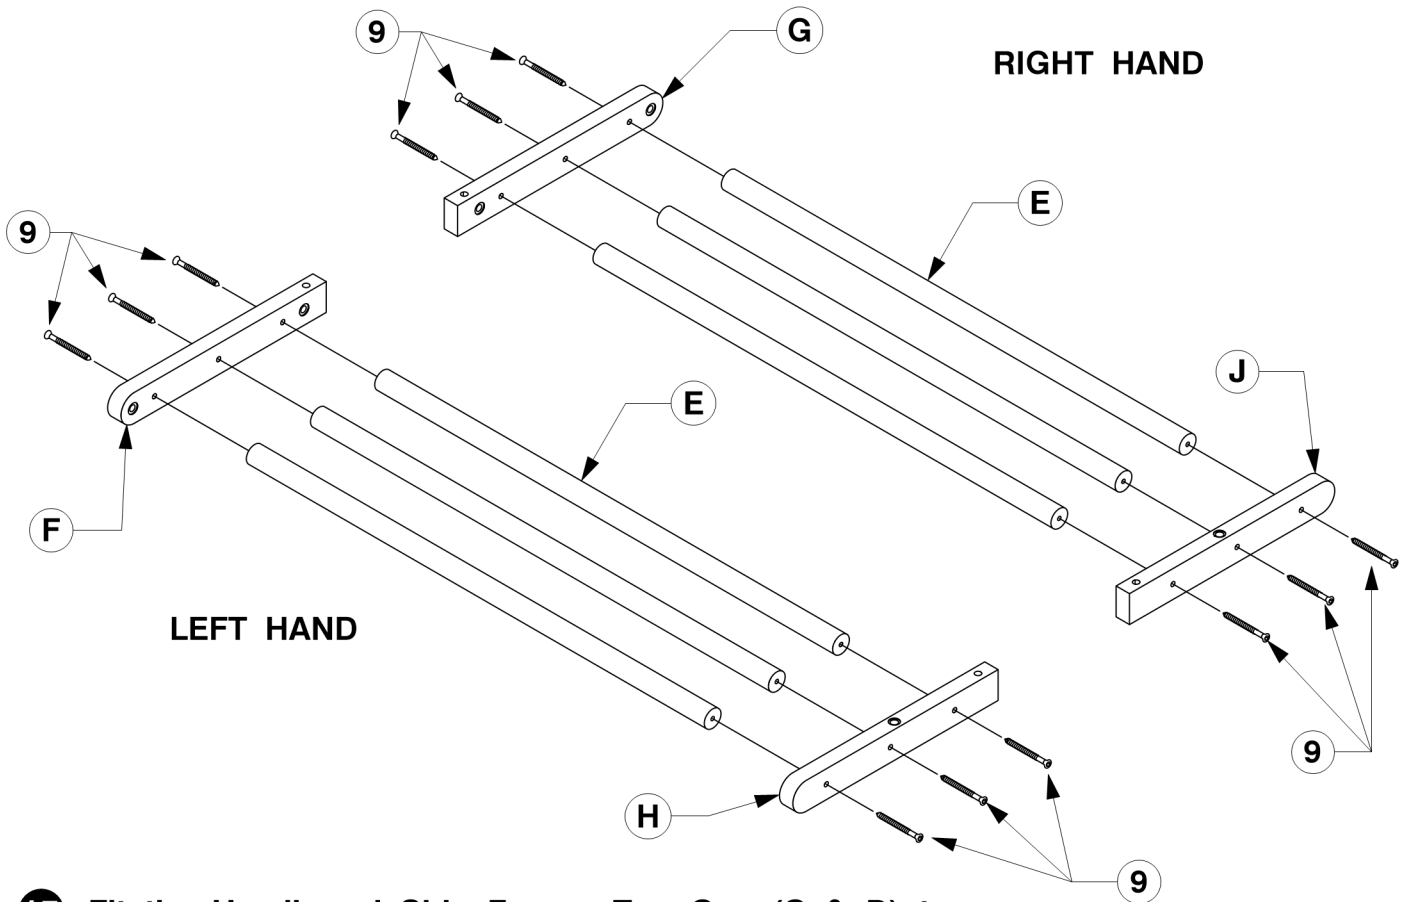

WI-0622

10 Bolt the Bed Slats (R) to the Side Rail (M).

11 Screw the Bed Slats (R) to the Side Rail (M).

0092 Queen Bed

Assembly Instructions

WI-0622

- 12** Fit the Headboard Frame- Spinder (E) to the Headboard Frame- Top/Bottom Rail (B).

- 13** Fit the Headboard Frame- Top (A) to the Headboard Frame- Top/Bottom Rail (B).

0092 Queen Bed

Assembly Instructions

WI-0622

- 14** Fit the Headboard Side Frame- Spinder (E) to the Headboard Frame- Top Bar (F & G) & Bottom Bar (H & J).