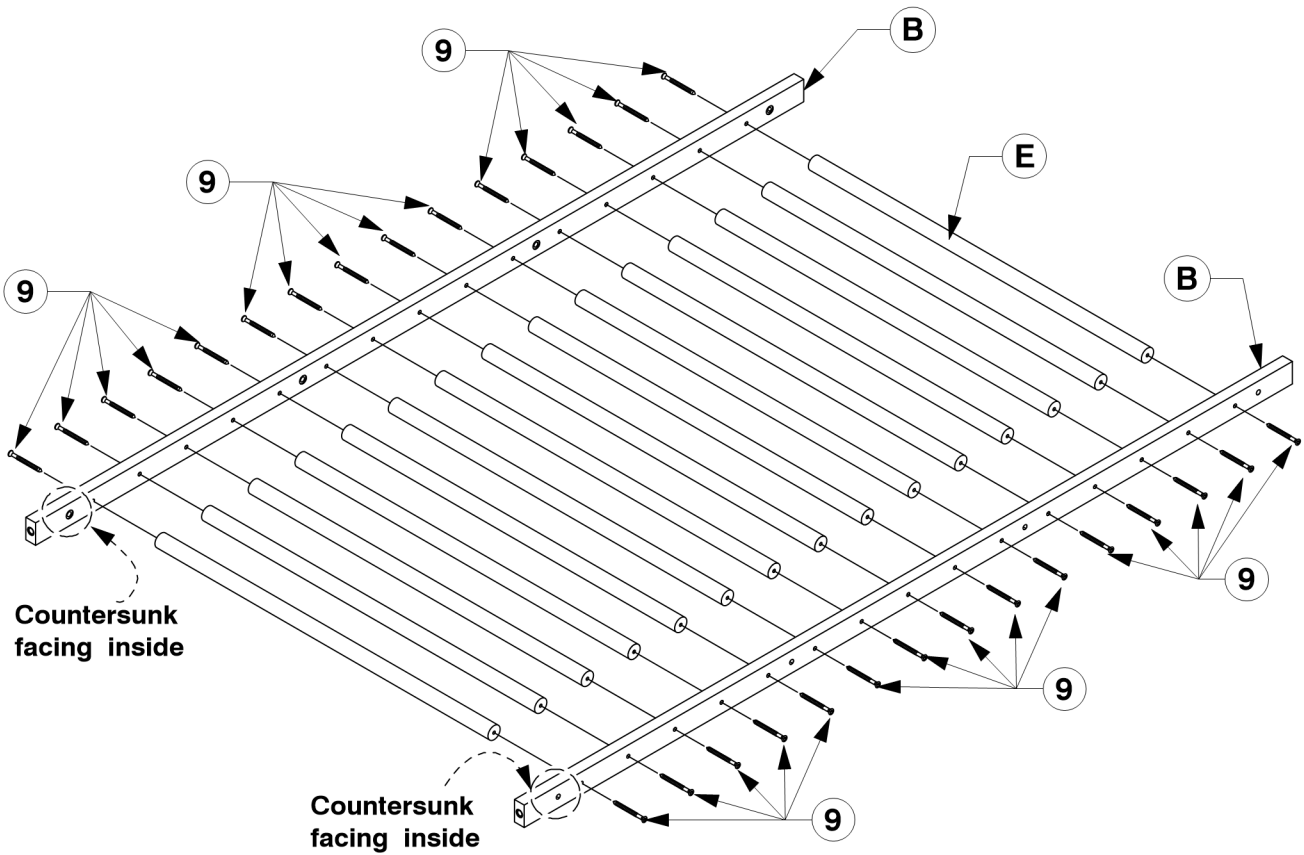

WI-0622

10 Bolt the Bed Slats (R) to the Side Rail (M).

11 Screw the Bed Slats (R) to the Side Rail (M).

0092 Queen Bed

Assembly Instructions

WI-0622

- 12** Fit the Headboard Frame- Spinder (E) to the Headboard Frame- Top/Bottom Rail (B).