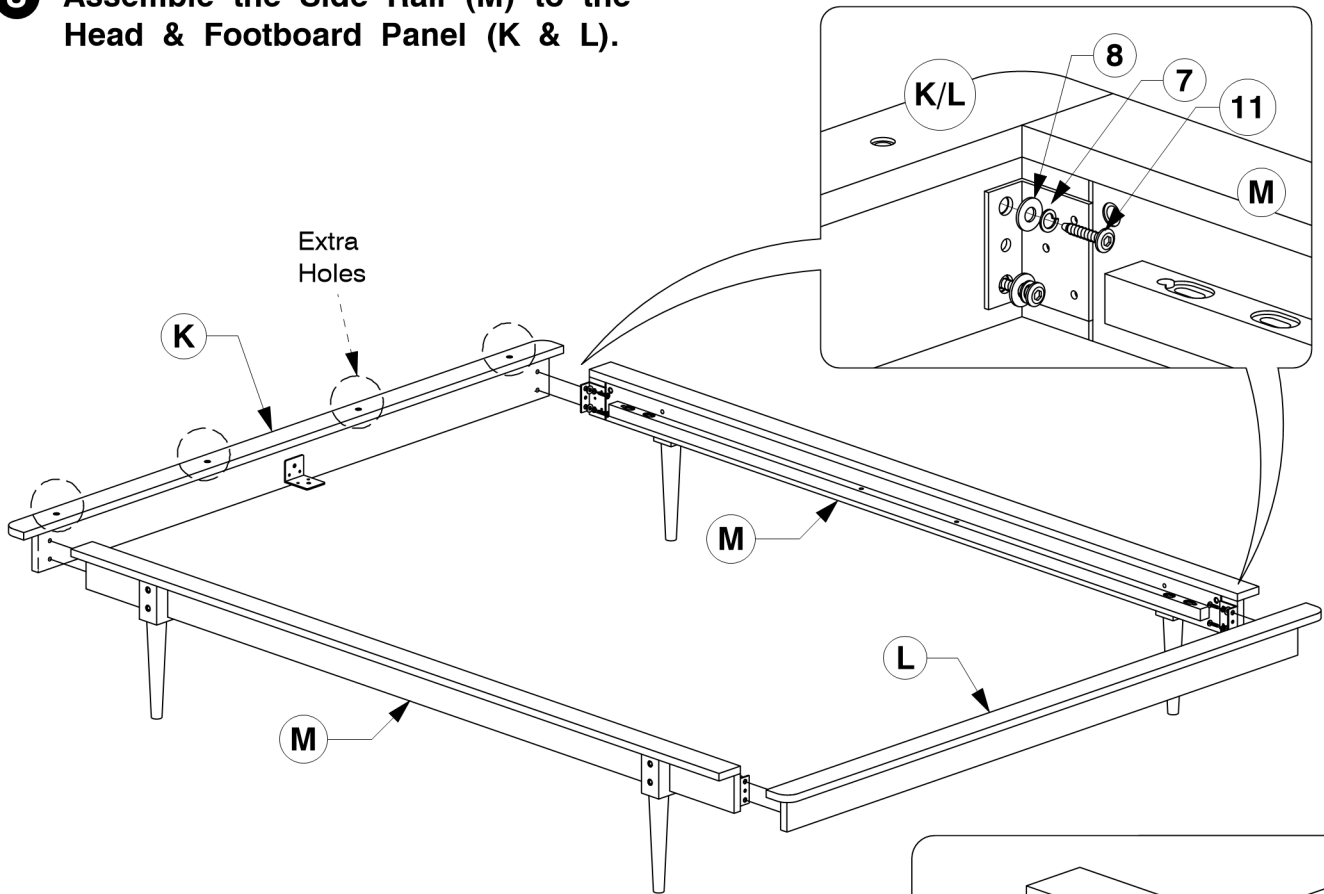

- 5** Fit the Center Rail Bracket to the Headboard Panel (K).

- 6** Fit the Center Rail Bracket to the Footboard Panel (L).

- 7** Fit the Post (P) to the Side Rail (M).

x2

0092 Queen Bed

Assembly Instructions

WI-0622

- 8** Assemble the Side Rail (M) to the Head & Footboard Panel (K & L).

- 9** Bolt the Long Support (N) to the Center Rail Brackets on the Head & Footboard Panel (K & L).

0092 Queen Bed

Assembly Instructions