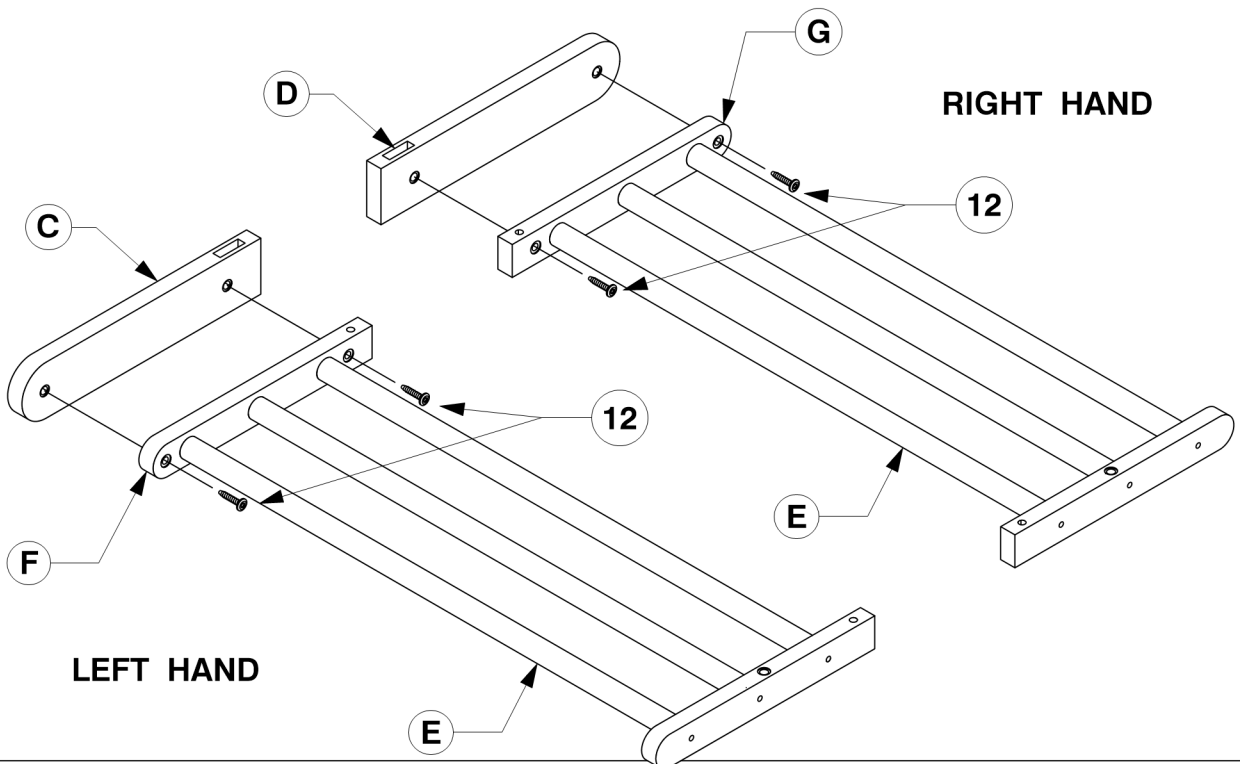

1. **15** Fit the Headboard Side Frame- Top Cap (C & D) to the Headboard Side Frame- Top Bar (F & G).