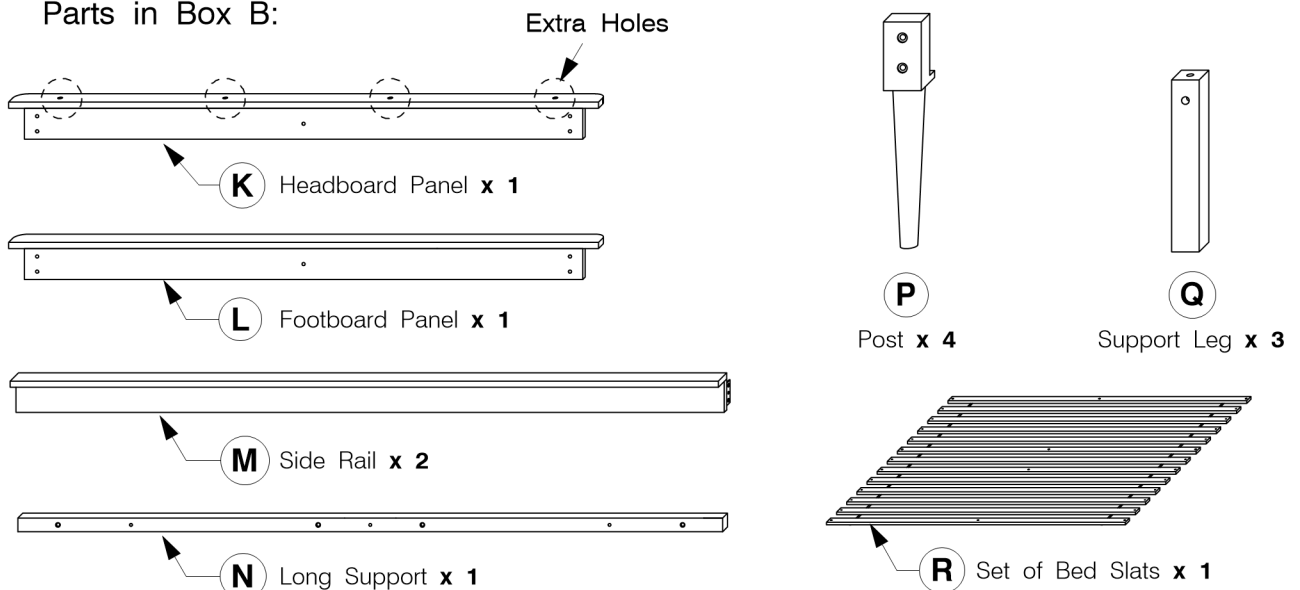

0092 Queen Bed

Assembly Instructions

WI-0622

1 Assembled View

Note: Do not assemble using power tools. This can cause the bolts to be overtightened

2 Parts List

Parts in Box A:

Parts in Box B:

0092 Queen Bed

Assembly Instructions

WI-0622

3 Hardware List

4 Assemble the Support Leg (Q) to the Long Support (N).

0092 Queen Bed

Assembly Instructions

WI-0622

- 5** Fit the Center Rail Bracket to the Headboard Panel (K).

- 6** Fit the Center Rail Bracket to the Footboard Panel (L).

- 7** Fit the Post (P) to the Side Rail (M).

x2

0092 Queen Bed

Assembly Instructions