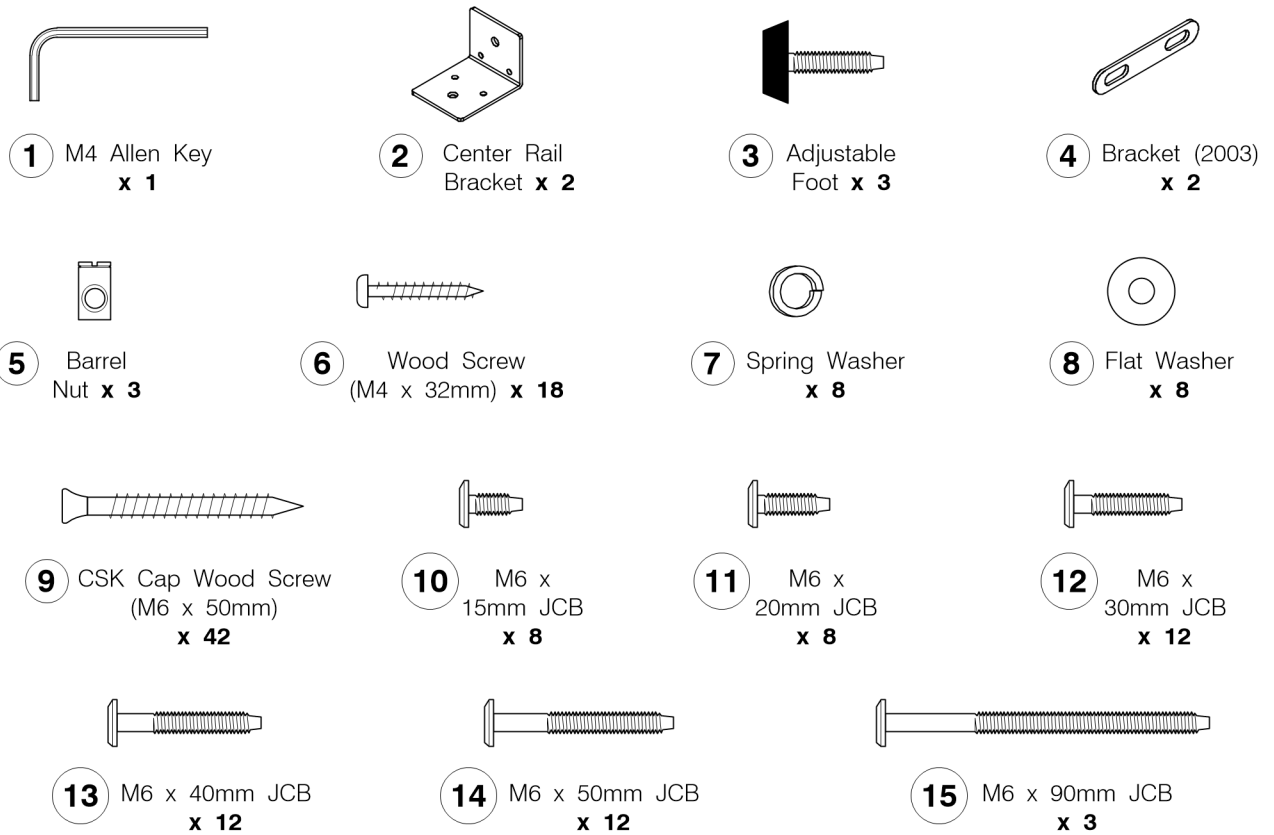

0092 Queen Bed

Assembly Instructions

WI-0622

1 Assembled View

Note: Do not assemble using power tools. This can cause the bolts to be overtightened

2 Parts List

Parts in Box A:

Parts in Box B:

0092 Queen Bed

Assembly Instructions

WI-0622

3 Hardware List

4 Assemble the Support Leg (Q) to the Long Support (N).

0092 Queen Bed

Assembly Instructions

WI-0622

- 5** Fit the Center Rail Bracket to the Headboard Panel (K).

- 6** Fit the Center Rail Bracket to the Footboard Panel (L).

- 7** Fit the Post (P) to the Side Rail (M).

x2

0092 Queen Bed

Assembly Instructions

- 17** Fit the Left & Right Headboard Side Frame to the Headboard Frame as shown.

0092 Queen Bed

Assembly Instructions

WI-0622

- 18** Lastly, fit the bracket to the Headboard Side Frame- Bottom Bar (H & J) and Side Rail (M).