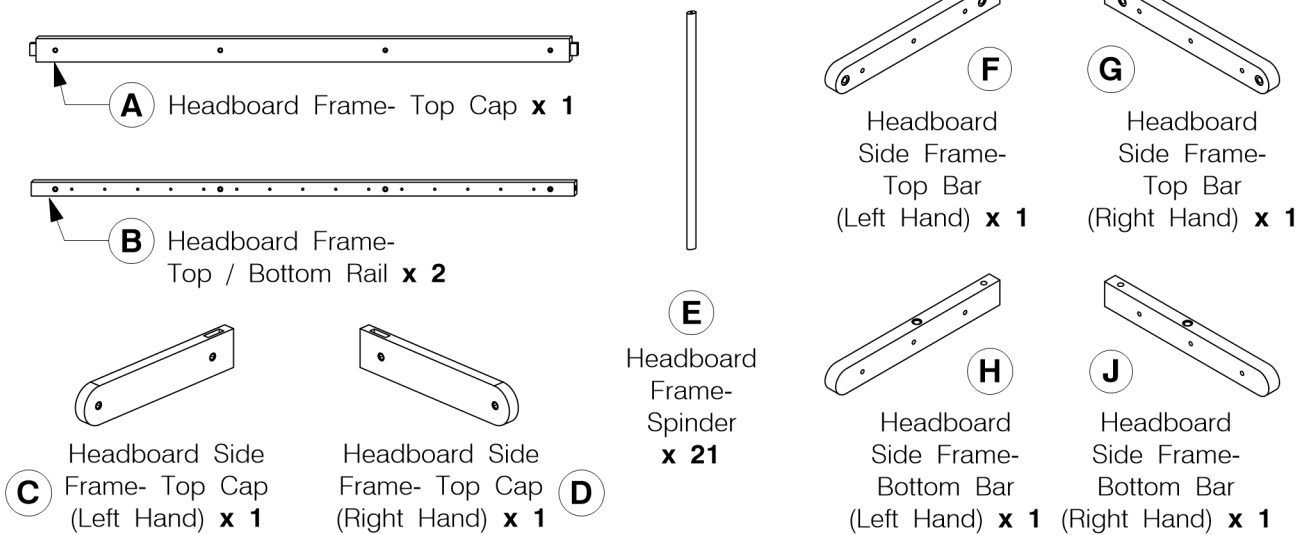

0092 Queen Bed

Assembly Instructions

WI-0622

1 Assembled View

Note: Do not assemble using power tools. This can cause the bolts to be overtightened

2 Parts List

Parts in Box A:

Parts in Box B:

- 5** Fit the Center Rail Bracket to the Headboard Panel (K).

- 6** Fit the Center Rail Bracket to the Footboard Panel (L).

- 7** Fit the Post (P) to the Side Rail (M).

x2

0092 Queen Bed

Assembly Instructions