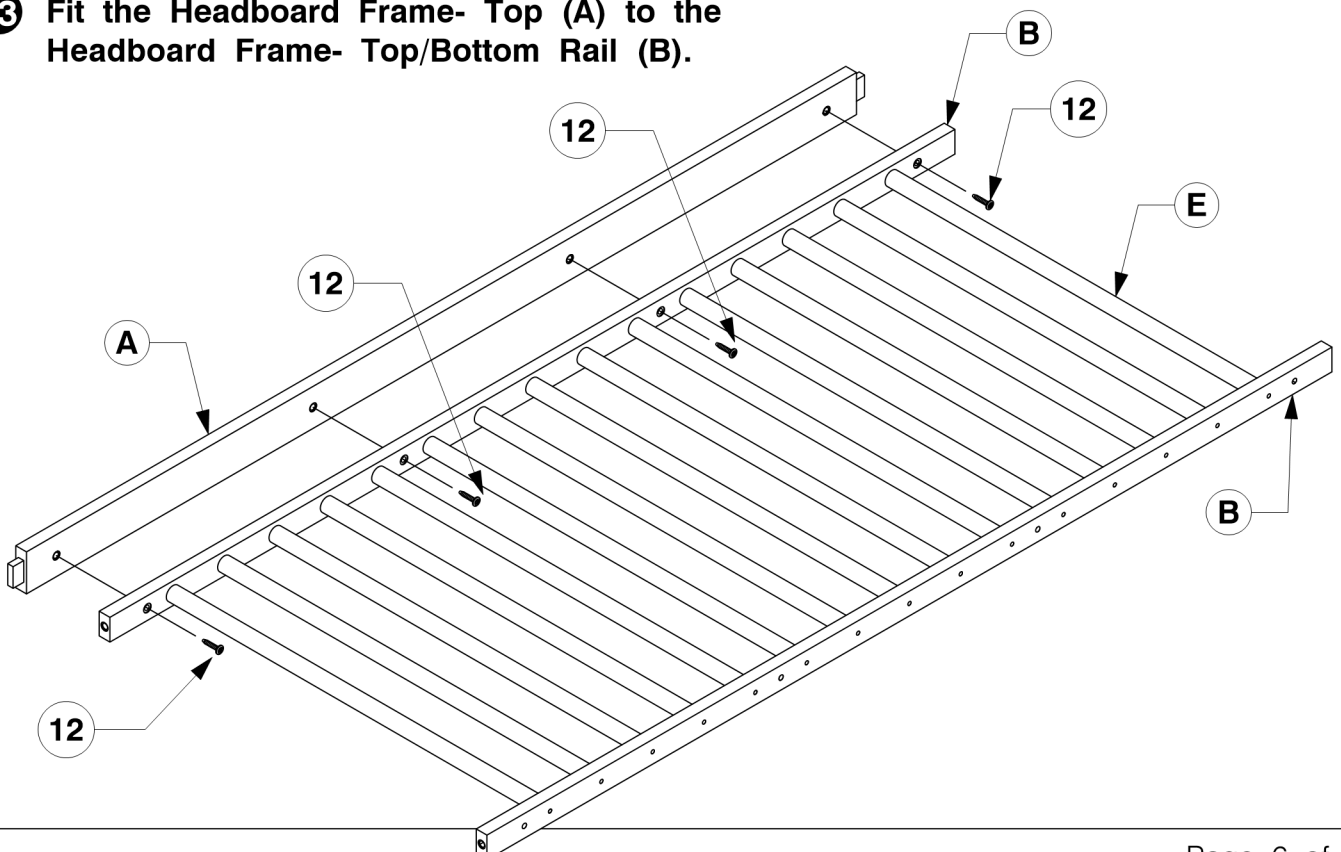

1. **13** Fit the Headboard Frame- Top (A) to the Headboard Frame- Top/Bottom Rail (B).