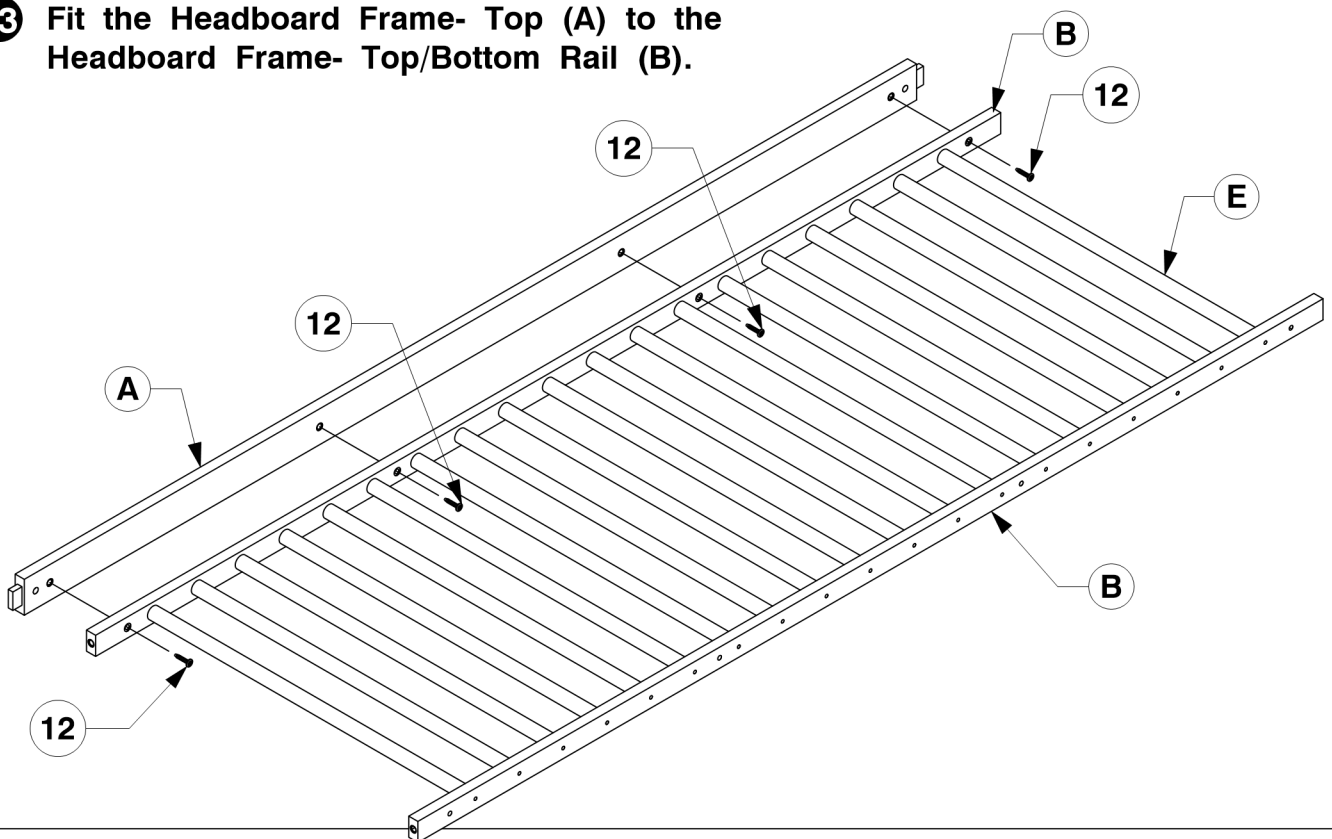

## Assembly Instructions

WI-0622

- 12** Fit the Headboard Frame- Spinder (E) to the Headboard Frame- Top/Bottom Rail (B).

- 13** Fit the Headboard Frame- Top (A) to the Headboard Frame- Top/Bottom Rail (B).