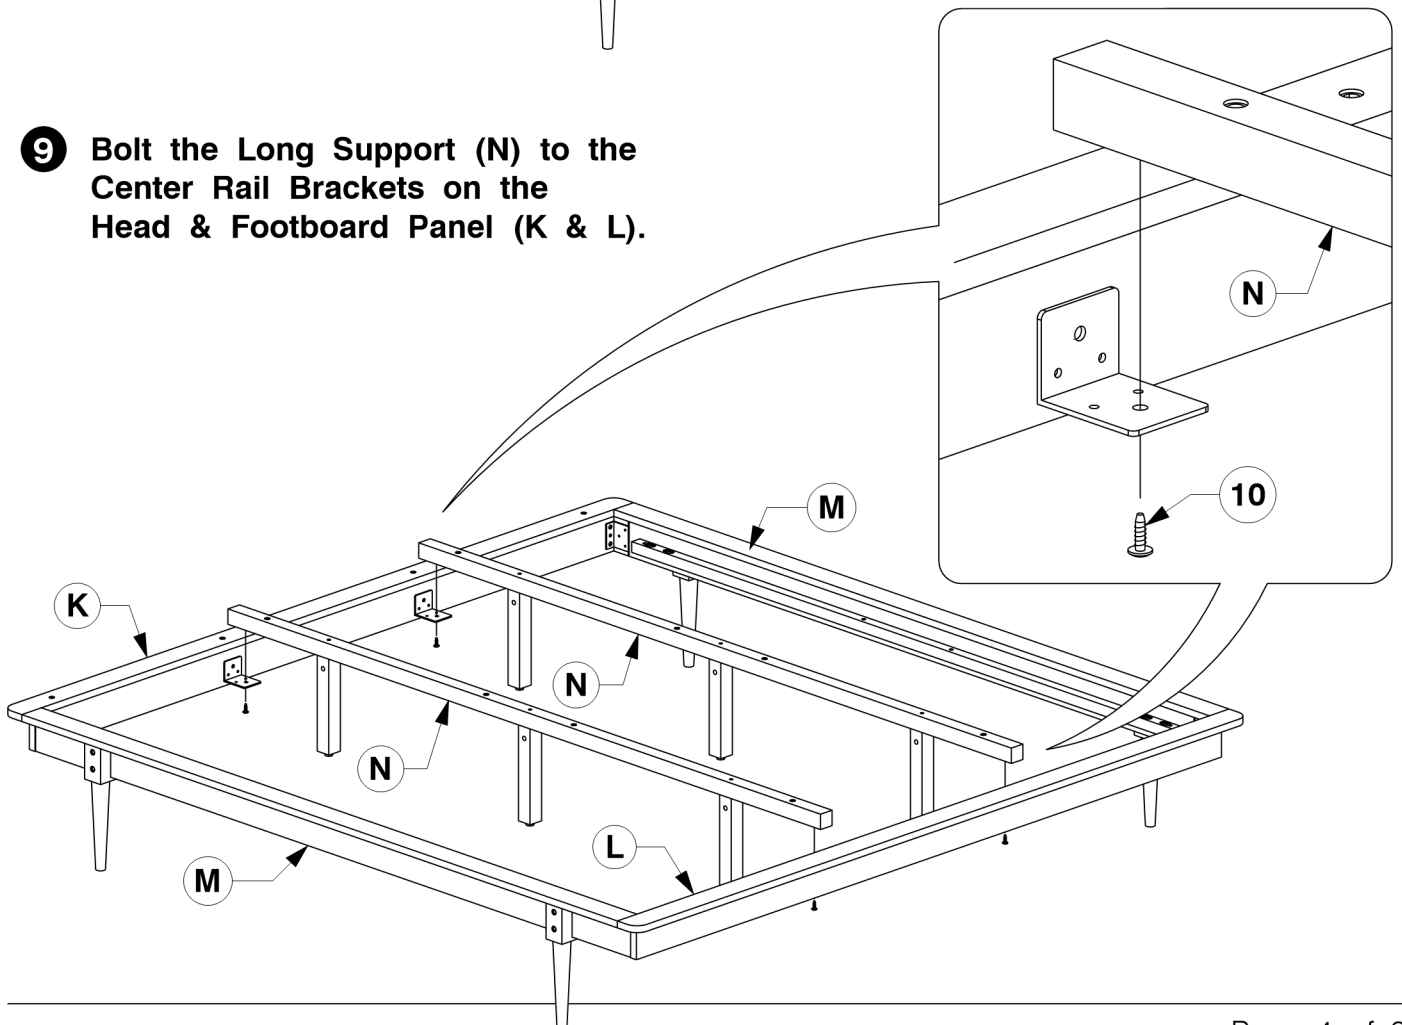

# 0092 King Bed

Assembly Instructions

WI-0622

- 8** Assemble the Side Rail (M) to the Head & Footboard Panel (K & L).

- 9** Bolt the Long Support (N) to the Center Rail Brackets on the Head & Footboard Panel (K & L).