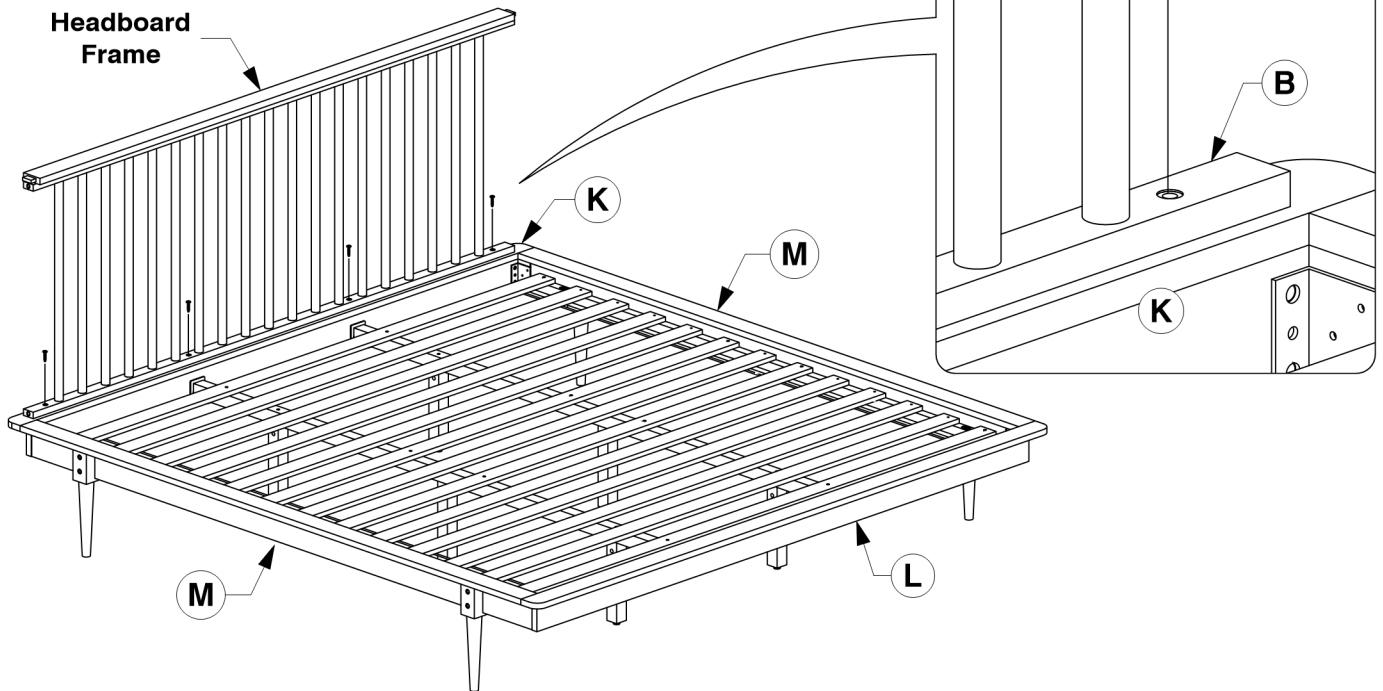

0092 King Bed

Assembly Instructions

WI-0622

1. **16** Assemble the Headboard Frame on top of the Headboard Panel (K).