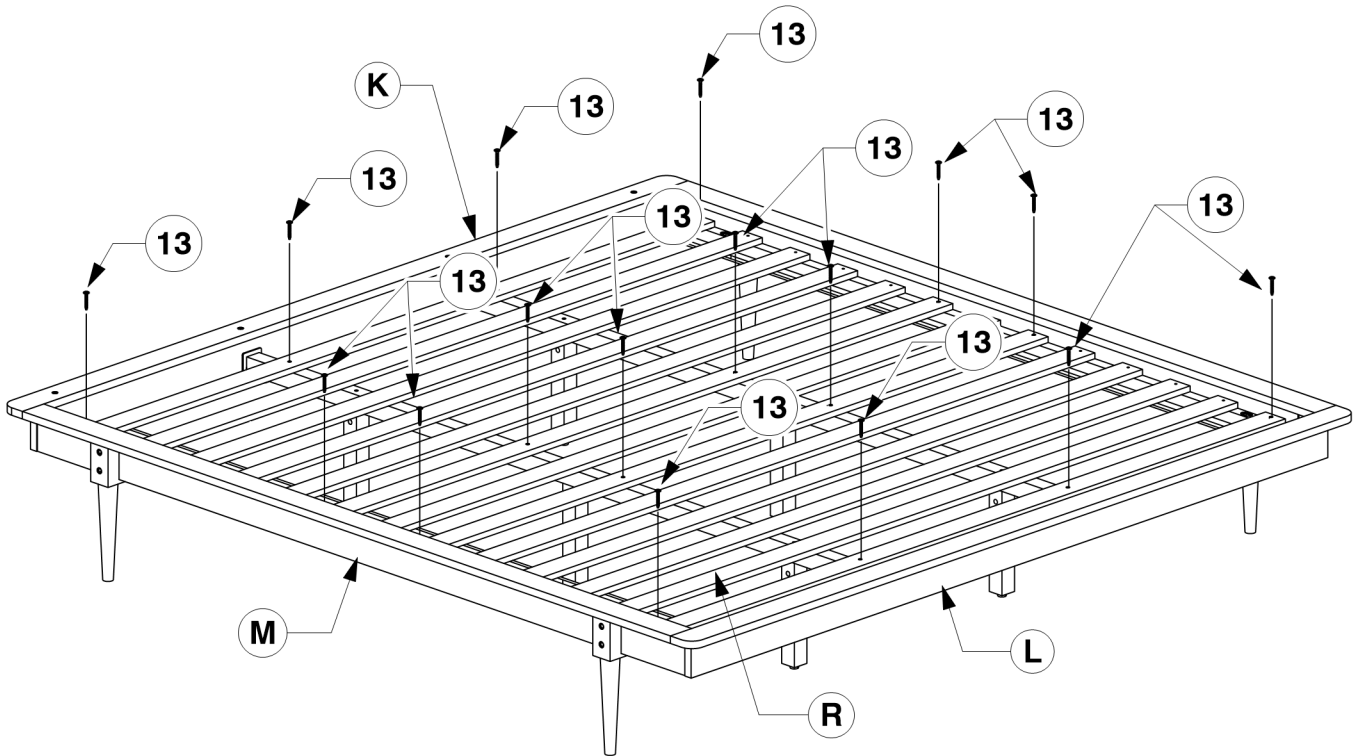

0092 King Bed

Assembly Instructions

WI-0622

10 Bolt the Bed Slats (R) to the Side Rail (M).