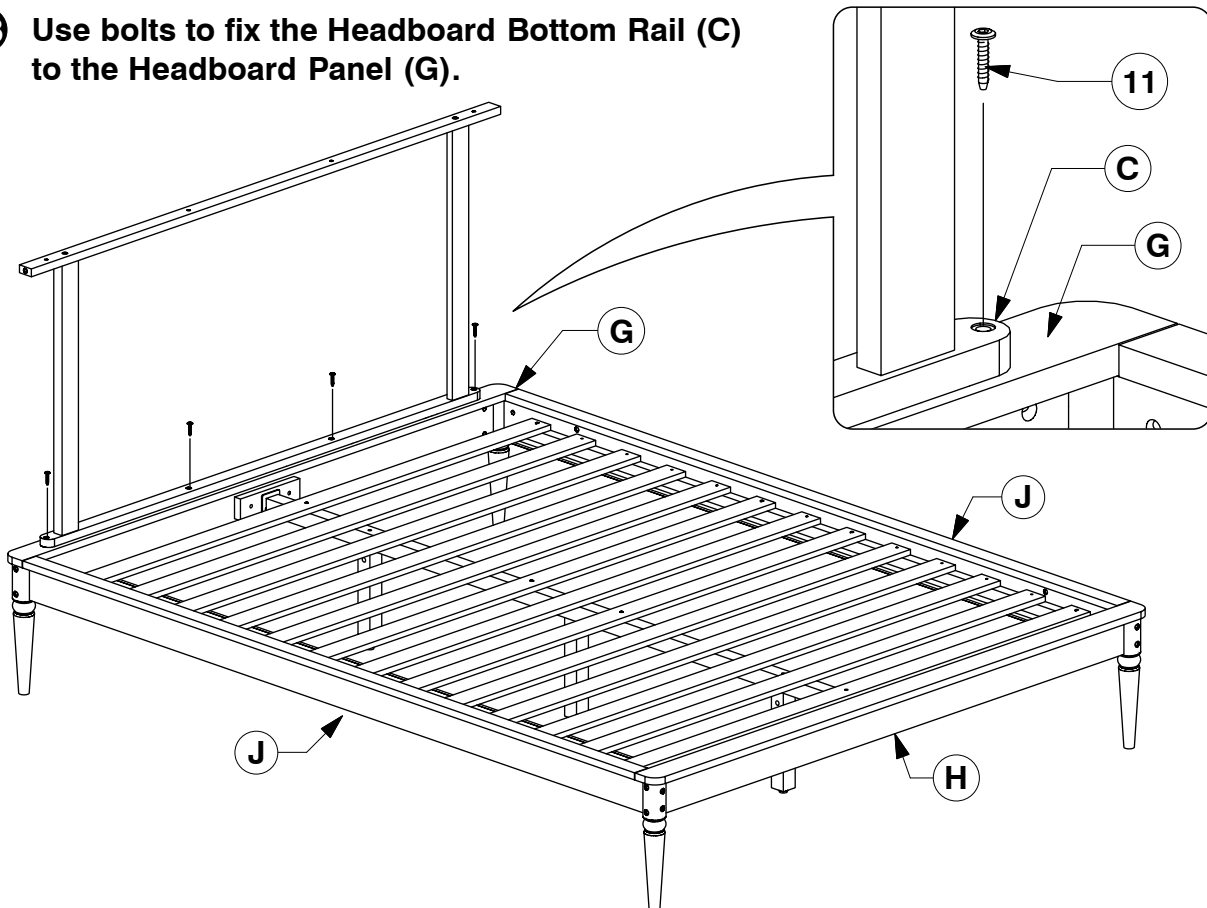

1. **13** Use bolts to fix the Headboard Bottom Rail (C) to the Headboard Panel (G).