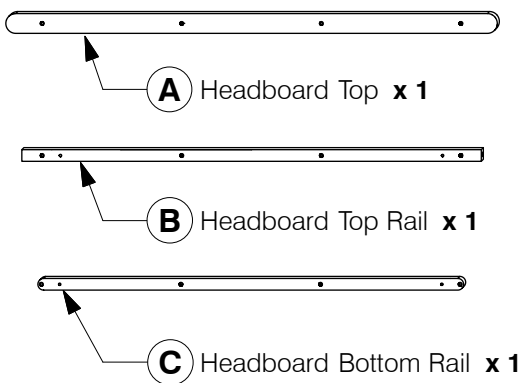

0069 Queen Bed

Assembly Instructions

WI-1220

1 Assembled View

Note: Do not assemble using power tools. This can cause the bolts to be overtightened

2 Parts List

Parts in Box A:

Parts in Box B: