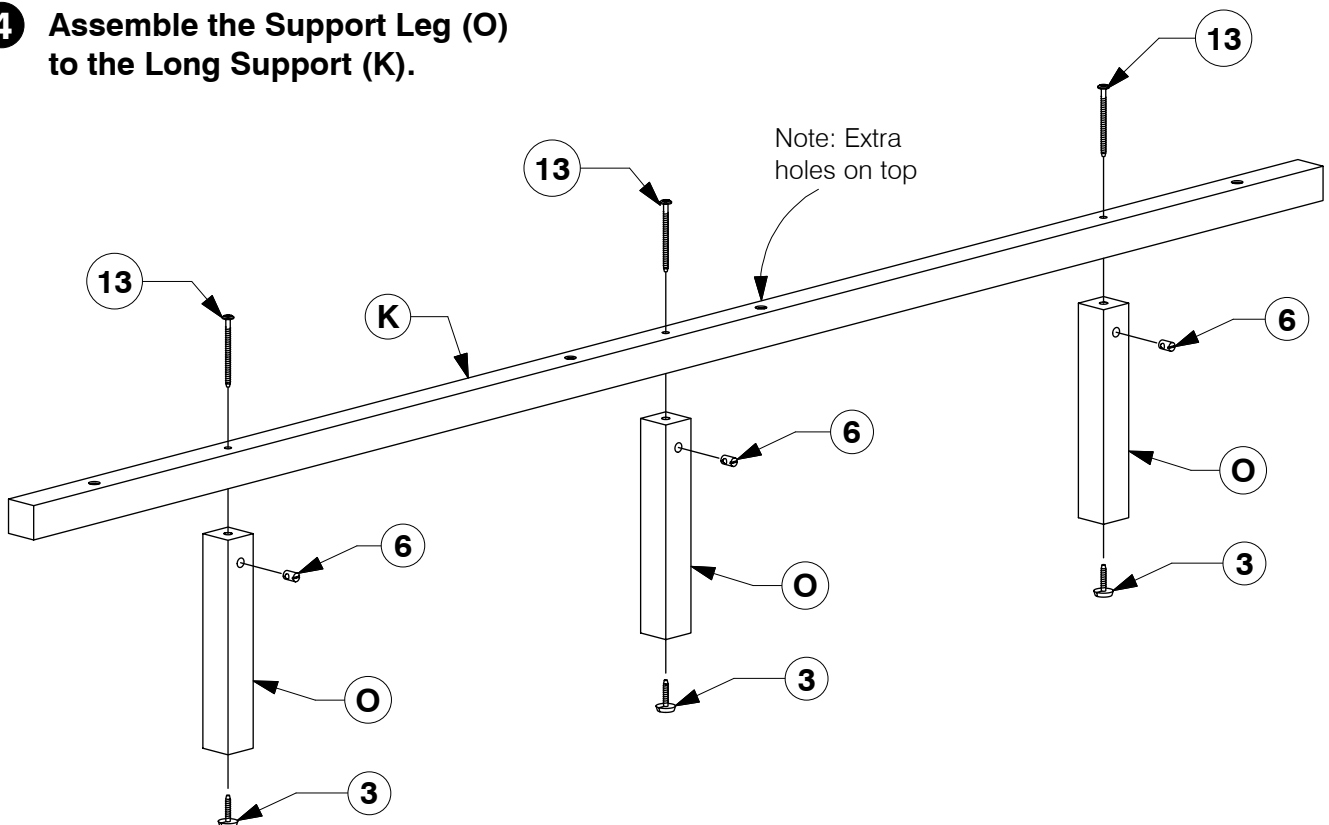

0069 Queen Bed

Assembly Instructions

WI-1220

3 Hardware List

4 Assemble the Support Leg (O) to the Long Support (K).

0069 Queen Bed

Assembly Instructions

WI-1220

- 5** Fit the Center Rail Bracket to the Head / Footboard Support (L).

x2

- 6** Assemble the Post (M & N) and Head / Footboard Support (L) to the Headboard Panel (G).

- 7** Assemble the Post (M & N) and Head / Footboard Support (L) to the Footboard Panel (H).