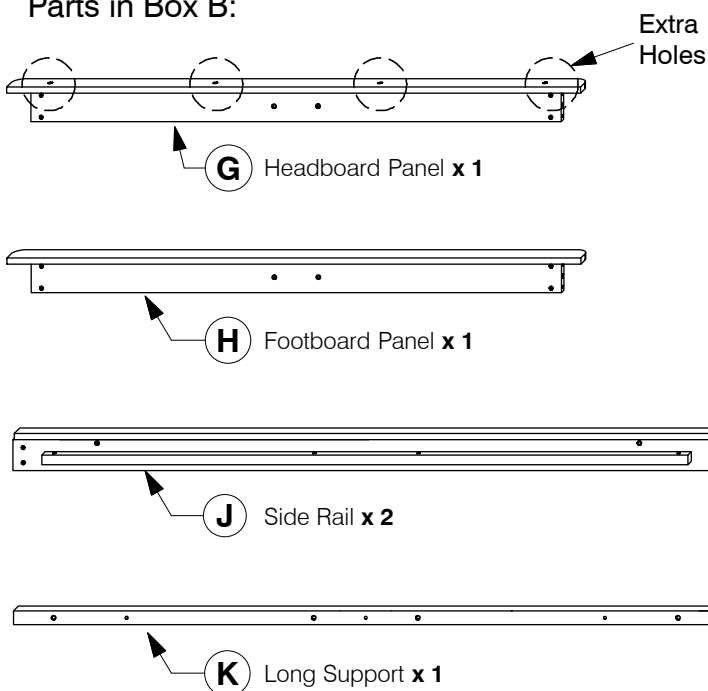

0069 Queen Bed

Assembly Instructions

WI-1220

1 Assembled View

Note: Do not assemble using power tools. This can cause the bolts to be overtightened

2 Parts List

Parts in Box A:

Parts in Box B:

0069 Queen Bed

Assembly Instructions

WI-1220

3 Hardware List

4 Assemble the Support Leg (O) to the Long Support (K).

0069 Queen Bed

Assembly Instructions

WI-1220

- 5** Fit the Center Rail Bracket to the Head / Footboard Support (L).

x2

- 6** Assemble the Post (M & N) and Head / Footboard Support (L) to the Headboard Panel (G).

- 7** Assemble the Post (M & N) and Head / Footboard Support (L) to the Footboard Panel (H).

0069 Queen Bed

Assembly Instructions

WI-1220

- 8** Assemble the Side Rail (J) to the Head & Footboard Panel (G & H).

- 9** Bolt the Long Support (K) to the Center Rail Brackets on the Head & Footboard Panel (G & H).