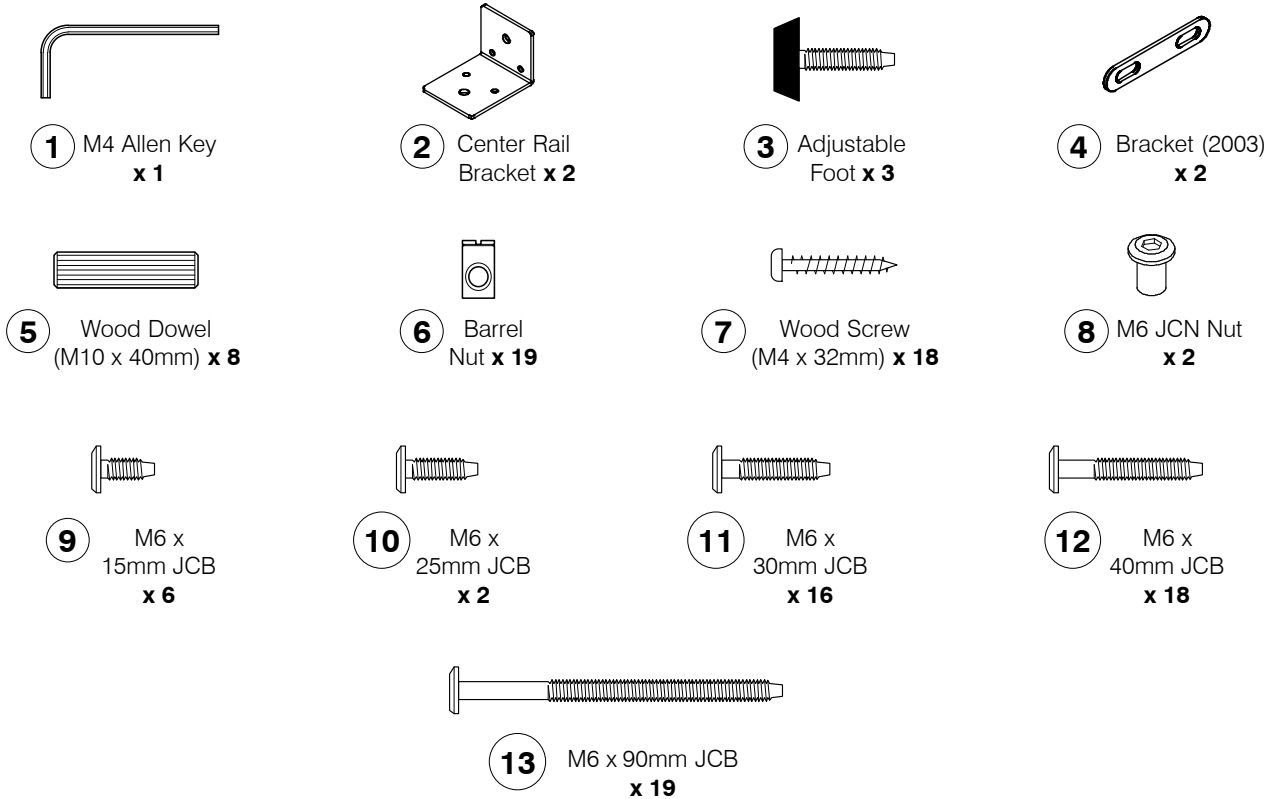

0069 Queen Bed

Assembly Instructions

WI-1220

1 Assembled View

Note: Do not assemble using power tools. This can cause the bolts to be overtightened

2 Parts List

Parts in Box A:

Parts in Box B:

0069 Queen Bed

Assembly Instructions

WI-1220

3 Hardware List

4 Assemble the Support Leg (O) to the Long Support (K).

0069 Queen Bed

Assembly Instructions

WI-1220

0069 Queen Bed

Assembly Instructions

WI-1220

- 8** Assemble the Side Rail (J) to the Head & Footboard Panel (G & H).

- 9** Bolt the Long Support (K) to the Center Rail Brackets on the Head & Footboard Panel (G & H).

WI-1220

- 14** Fit the Headboard Top (A) to the Headboard Top Rail (B).

- 15** Fit the Headboard Frame (D) to the Headboard Support (E).

0069 Queen Bed

Assembly Instructions

WI-1220

16 Fit the Headboard Side Bar (F) to the Headboard Top Rail (B) & Side Rail (J).