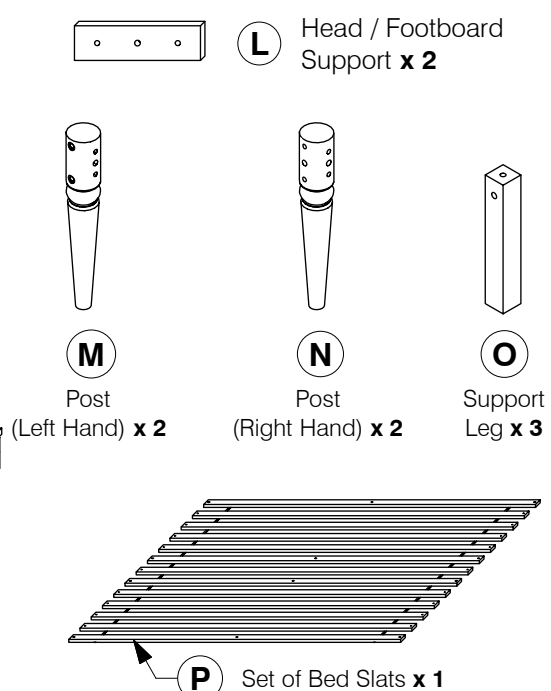

0069 Queen Bed

Assembly Instructions

WI-1220

1 Assembled View

Note: Do not assemble using power tools. This can cause the bolts to be overtightened

2 Parts List

Parts in Box A:

Parts in Box B:

- 5** Fit the Center Rail Bracket to the Head / Footboard Support (L).

x2

- 6** Assemble the Post (M & N) and Head / Footboard Support (L) to the Headboard Panel (G).

- 7** Assemble the Post (M & N) and Head / Footboard Support (L) to the Footboard Panel (H).

0069 Queen Bed

Assembly Instructions

WI-1220

- 8** Assemble the Side Rail (J) to the Head & Footboard Panel (G & H).

- 9** Bolt the Long Support (K) to the Center Rail Brackets on the Head & Footboard Panel (G & H).

WI-1220

- 14** Fit the Headboard Top (A) to the Headboard Top Rail (B).

- 15** Fit the Headboard Frame (D) to the Headboard Support (E).

0069 Queen Bed

Assembly Instructions

WI-1220

16 Fit the Headboard Side Bar (F) to the Headboard Top Rail (B) & Side Rail (J).