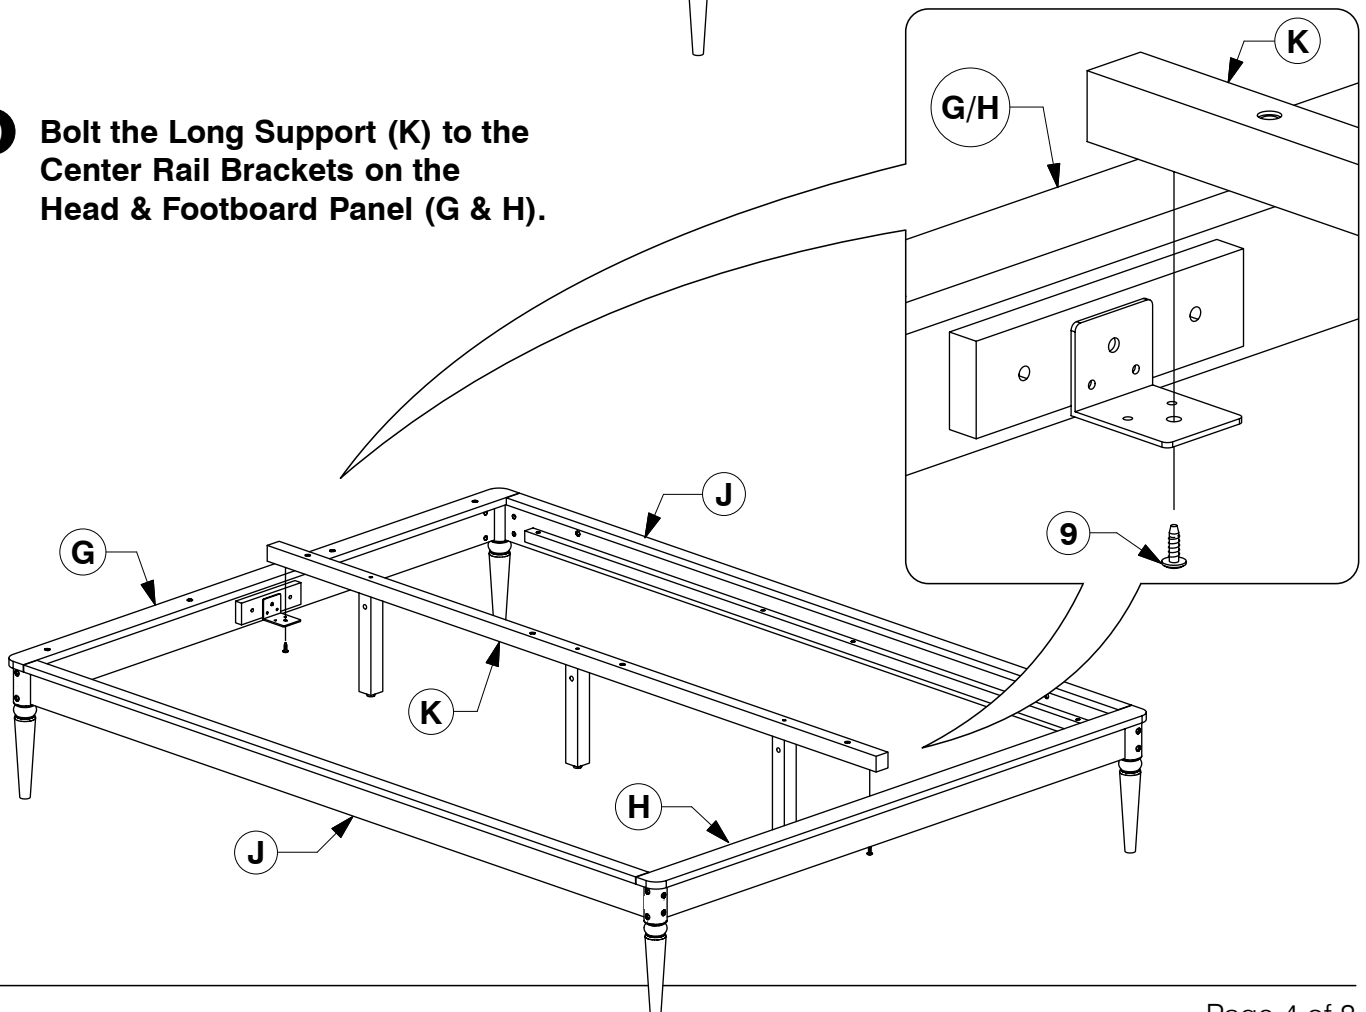

- 5** Fit the Center Rail Bracket to the Head / Footboard Support (L).

x2

- 6** Assemble the Post (M & N) and Head / Footboard Support (L) to the Headboard Panel (G).

- 7** Assemble the Post (M & N) and Head / Footboard Support (L) to the Footboard Panel (H).

0069 Queen Bed

Assembly Instructions

WI-1220

- 8** Assemble the Side Rail (J) to the Head & Footboard Panel (G & H).

- 9** Bolt the Long Support (K) to the Center Rail Brackets on the Head & Footboard Panel (G & H).