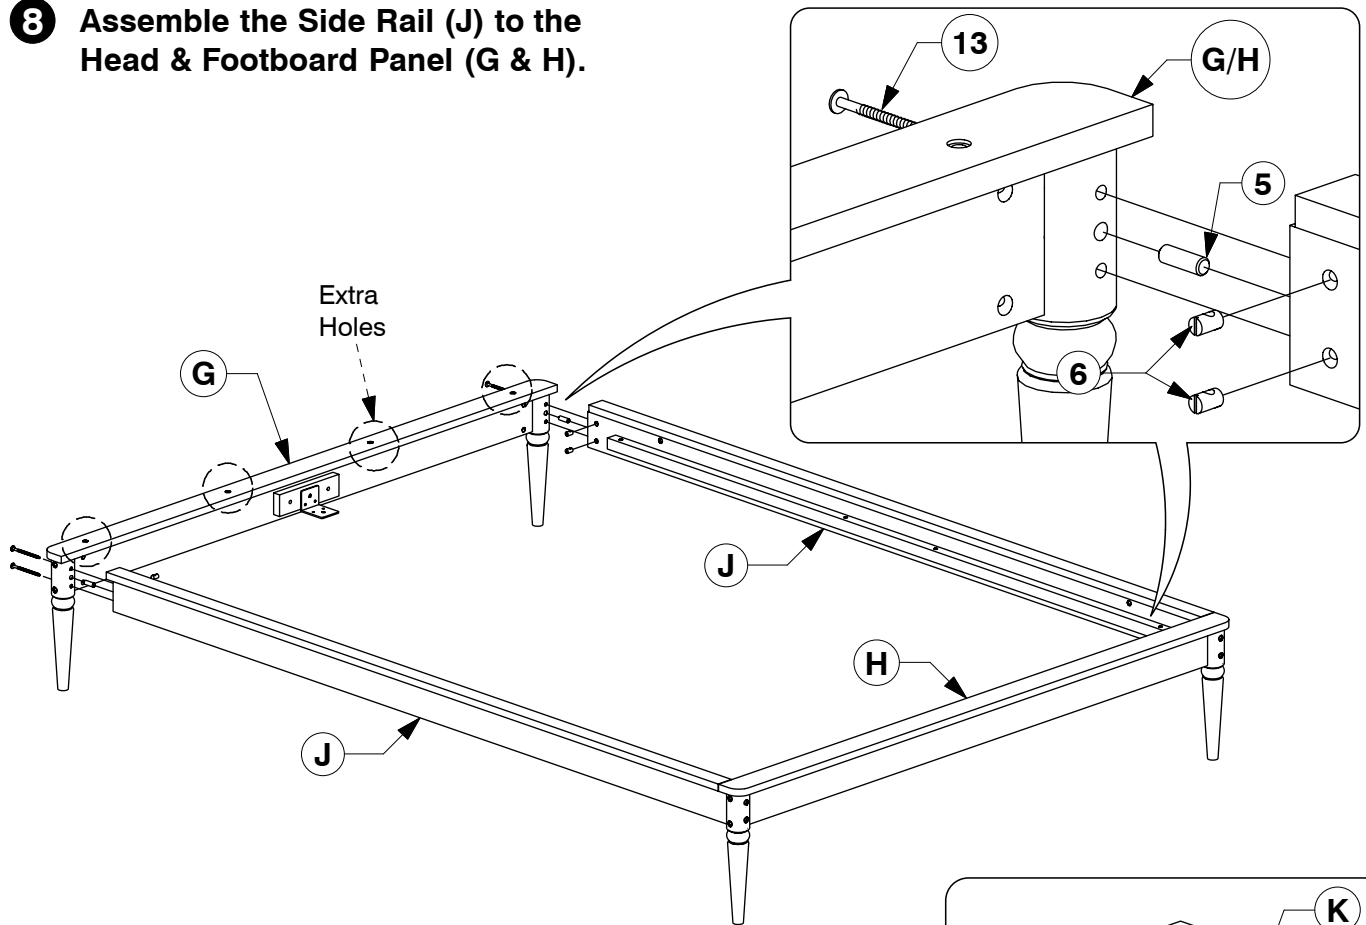

- 5** Fit the Center Rail Bracket to the Head / Footboard Support (L).

x2

- 6** Assemble the Post (M & N) and Head / Footboard Support (L) to the Headboard Panel (G).

- 7** Assemble the Post (M & N) and Head / Footboard Support (L) to the Footboard Panel (H).

0069 Queen Bed

Assembly Instructions

WI-1220

- 8** Assemble the Side Rail (J) to the Head & Footboard Panel (G & H).

- 9** Bolt the Long Support (K) to the Center Rail Brackets on the Head & Footboard Panel (G & H).