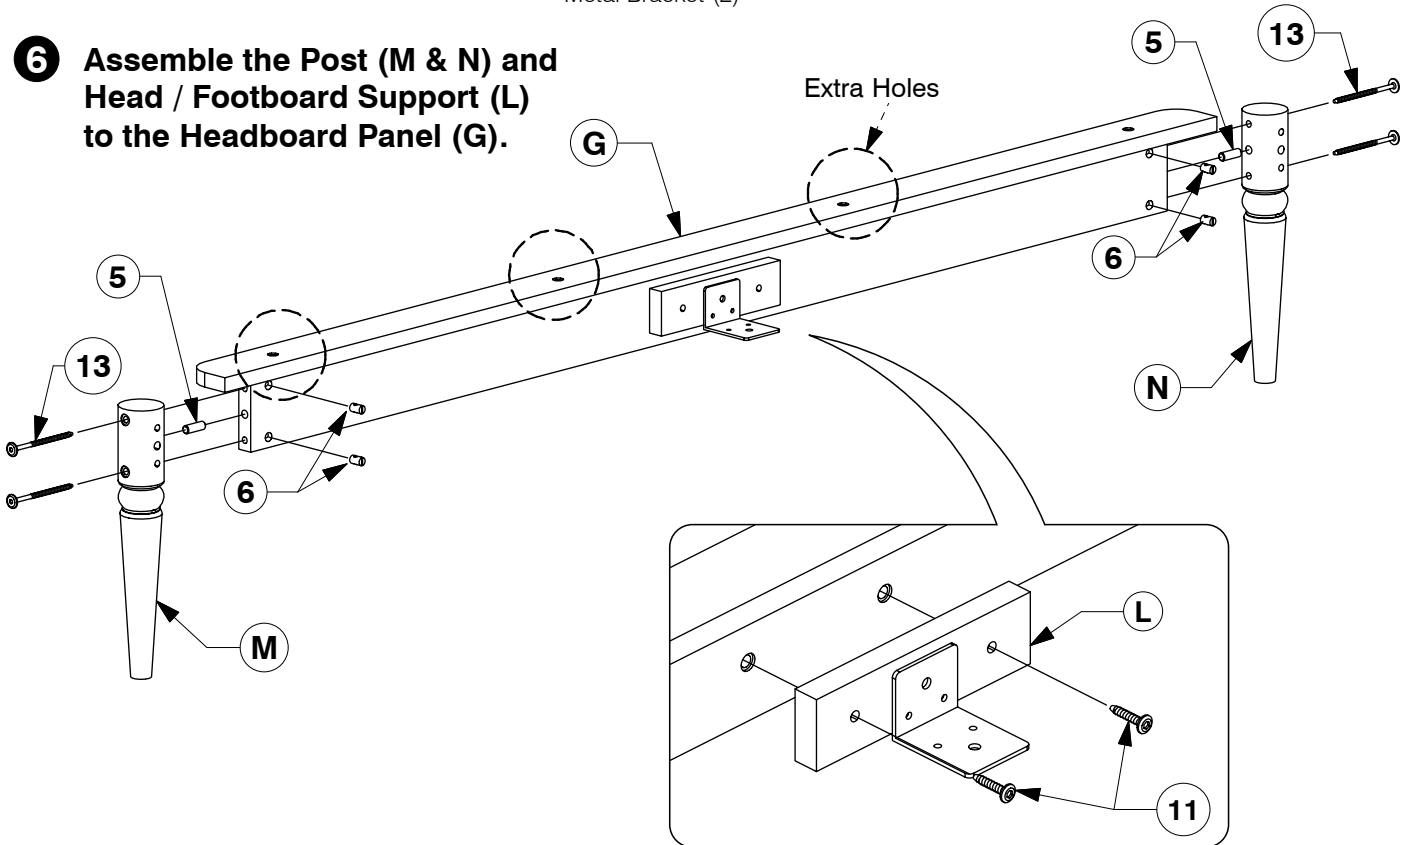

0069 Queen Bed

Assembly Instructions

WI-1220

3 Hardware List

4 Assemble the Support Leg (O) to the Long Support (K).

0069 Queen Bed

Assembly Instructions

WI-1220

- 5** Fit the Center Rail Bracket to the Head / Footboard Support (L).

x2

- 6** Assemble the Post (M & N) and Head / Footboard Support (L) to the Headboard Panel (G).

- 7** Assemble the Post (M & N) and Head / Footboard Support (L) to the Footboard Panel (H).