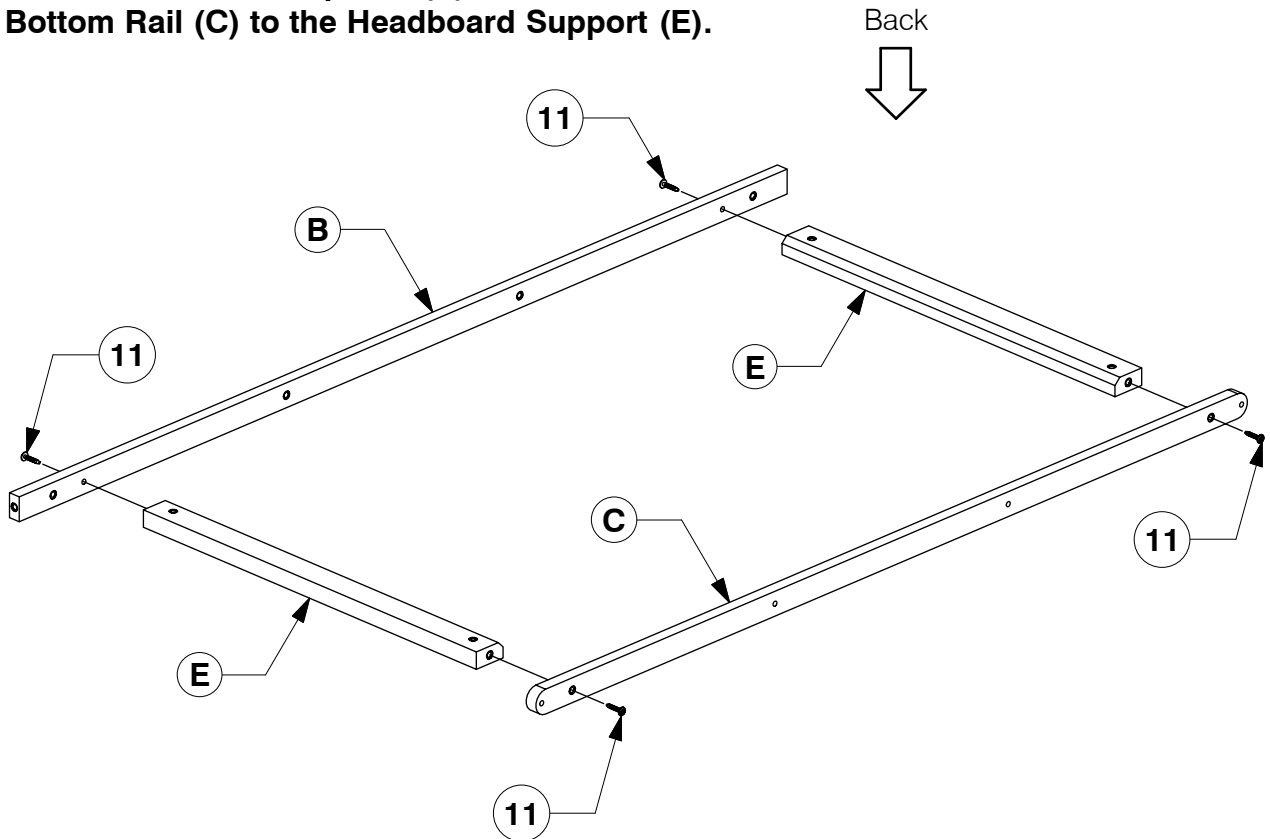

0069 Queen Bed

Assembly Instructions

WI-1220

1. **12** Fit the Headboard Top Rail (B) & Headboard Bottom Rail (C) to the Headboard Support (E).