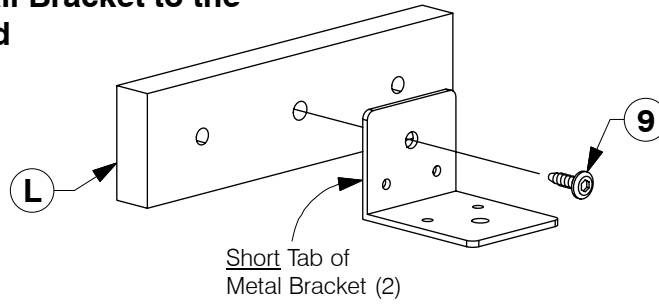

0069 Queen Bed

Assembly Instructions

WI-1220

3 Hardware List

4 Assemble the Support Leg (O) to the Long Support (K).

0069 Queen Bed

Assembly Instructions

WI-1220

- 5** Fit the Center Rail Bracket to the Head / Footboard Support (L).

x2

- 6** Assemble the Post (M & N) and Head / Footboard Support (L) to the Headboard Panel (G).

- 7** Assemble the Post (M & N) and Head / Footboard Support (L) to the Footboard Panel (H).