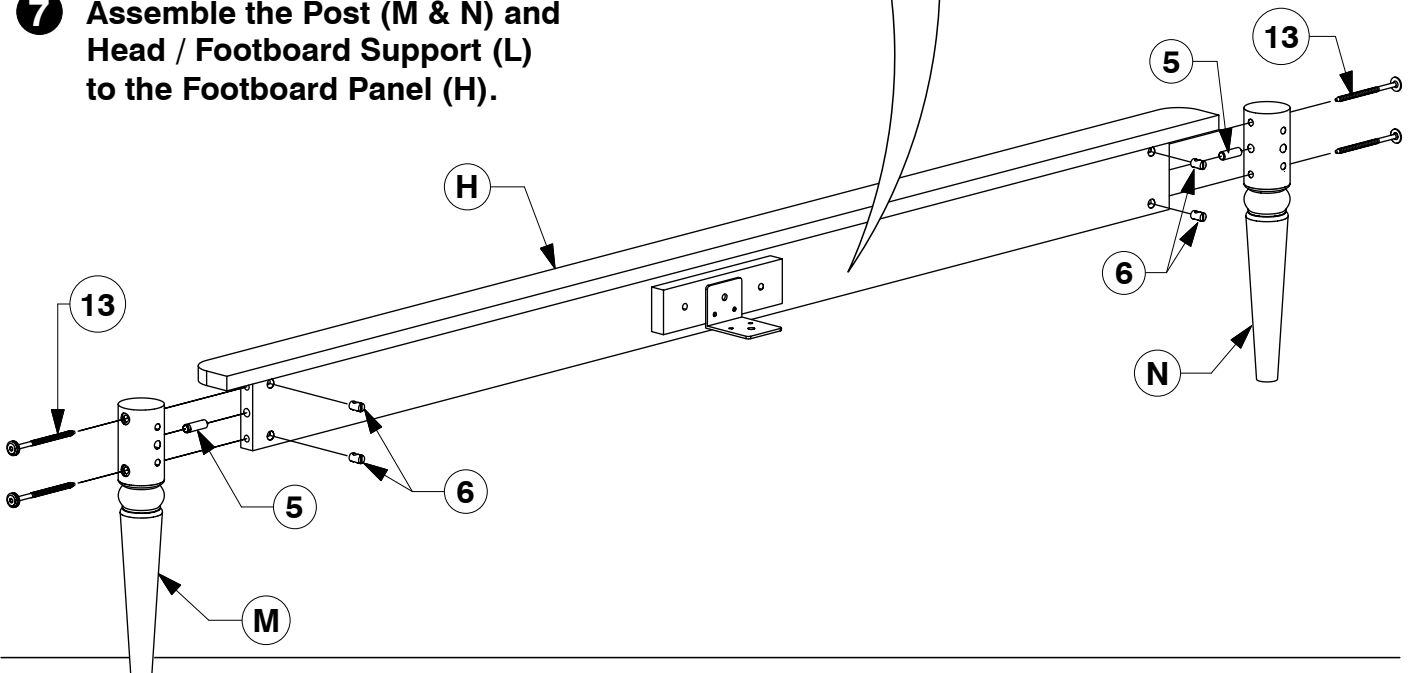

- 5** Fit the Center Rail Bracket to the Head / Footboard Support (L).

x2

- 6** Assemble the Post (M & N) and Head / Footboard Support (L) to the Headboard Panel (G).

- 7** Assemble the Post (M & N) and Head / Footboard Support (L) to the Footboard Panel (H).

0069 Queen Bed

Assembly Instructions

WI-1220

- 8** Assemble the Side Rail (J) to the Head & Footboard Panel (G & H).

- 9** Bolt the Long Support (K) to the Center Rail Brackets on the Head & Footboard Panel (G & H).