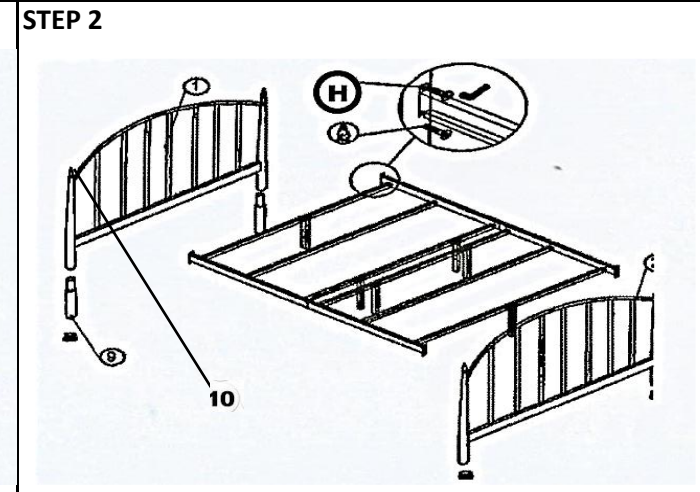

MODEL : TS LANA
 DESCRIPTION : DOUBLE BED

ASSEMBLY INSTRUCTION

PART LIST		
NO	DESCRIPTION	QTY
1	HEADBOARD	1 PC
2	FOOTBOARD	1 PC
3	SIDE RAIL	4 PCS
4	END BAR	6 PCS
5	SUPPORT LEG	6 PCS
6	BENDWOOD SLAT	18 PCS
7	END CAP	36 PCS
8	SIDE RAIL JOINTING	2 PCS
9	HEADBOARD JOIN	2 PCS
10	CORNER KNOBS	4 PCS

PART LIST		
NO	DESCRIPTION	QTY
A	JCBC (M6 X 20)	6 PCS
B	JCBC (M6 X 40)	2 PCS
C	M6 WASHER	4 PCS
D	M6 HEXNUT	4 PCS
E	M4 ALLENKEY	1 PC
F	M10 WRENCH	1 PC
G	38 MM ROUND CAP	4 PCS
H	JCBC (M6 X 50)	2 PCS