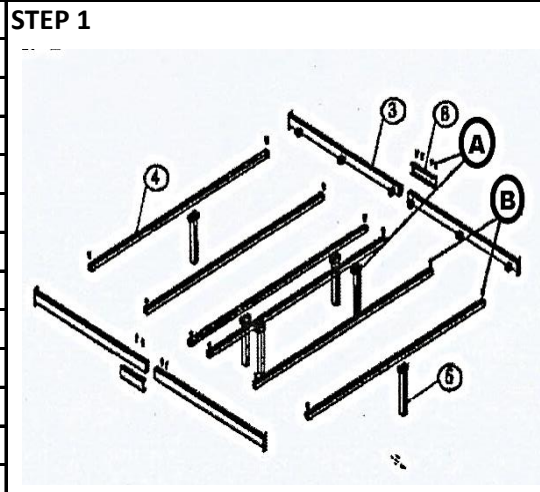

MODEL : TS LANA
 DESCRIPTION : DOUBLE BED

ASSEMBLY INSTRUCTION

PART LIST		
NO	DESCRIPTION	QTY
1	HEADBOARD	1 PC
2	FOOTBOARD	1 PC
3	SIDE RAIL	4 PCS
4	END BAR	6 PCS
5	SUPPORT LEG	6 PCS
6	BENDWOOD SLAT	18 PCS
7	END CAP	36 PCS
8	SIDE RAIL JOINTING	2 PCS
9	HEADBOARD JOIN	2 PCS
10	CORNER KNOBS	4 PCS

PART LIST		
NO	DESCRIPTION	QTY
A	JCBC (M6 X 20)	6 PCS
B	JCBC (M6 X 40)	2 PCS
C	M6 WASHER	4 PCS
D	M6 HEXNUT	4 PCS
E	M4 ALLENKEY	1 PC
F	M10 WRENCH	1 PC
G	38 MM ROUND CAP	4 PCS
H	JCBC (M6 X 50)	2 PCS