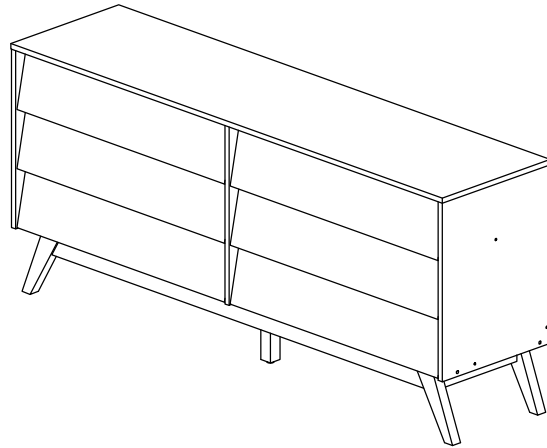

Assembly Instruction

Model : WI7490

Part List

Assembly Instruction

Hardware List

No.	SHAPE	DESCRIPTION	Qty.
1		8x25mm Wood Dowel	53Pcs
2		8x50mm Wood Dowel	2Pcs
3		15MM Myfix Minifix	18Sets
4		M5x8mm Screw (Euro Screw)	24Pcs
5		M3x16mm Screw	8Pcs
6		M3.5x15mm Screw	32Pcs
7		M4x38mm Screw	80Pcs
8		M4x50mm Screw	12Pcs
9		Jcbc 'W' M6 x 40mm	1Pc
10		JCBC - Blot M6x30mm	4Pcs

11		Adjust Screw	1Pc
12		L Key	1Pc
13		L Bracket	4 Pcs
14		Nail Leg	4Pcs
15		Z Bracket (Big)	4Pcs
16		Metal Drawer Slide 14" (350mm)	6 Sets
17		Metal Cross Bar 1568x25x25mm	2 Pcs
18		Minifix Cap	12Pcs
19		Screw Cap	6Pcs