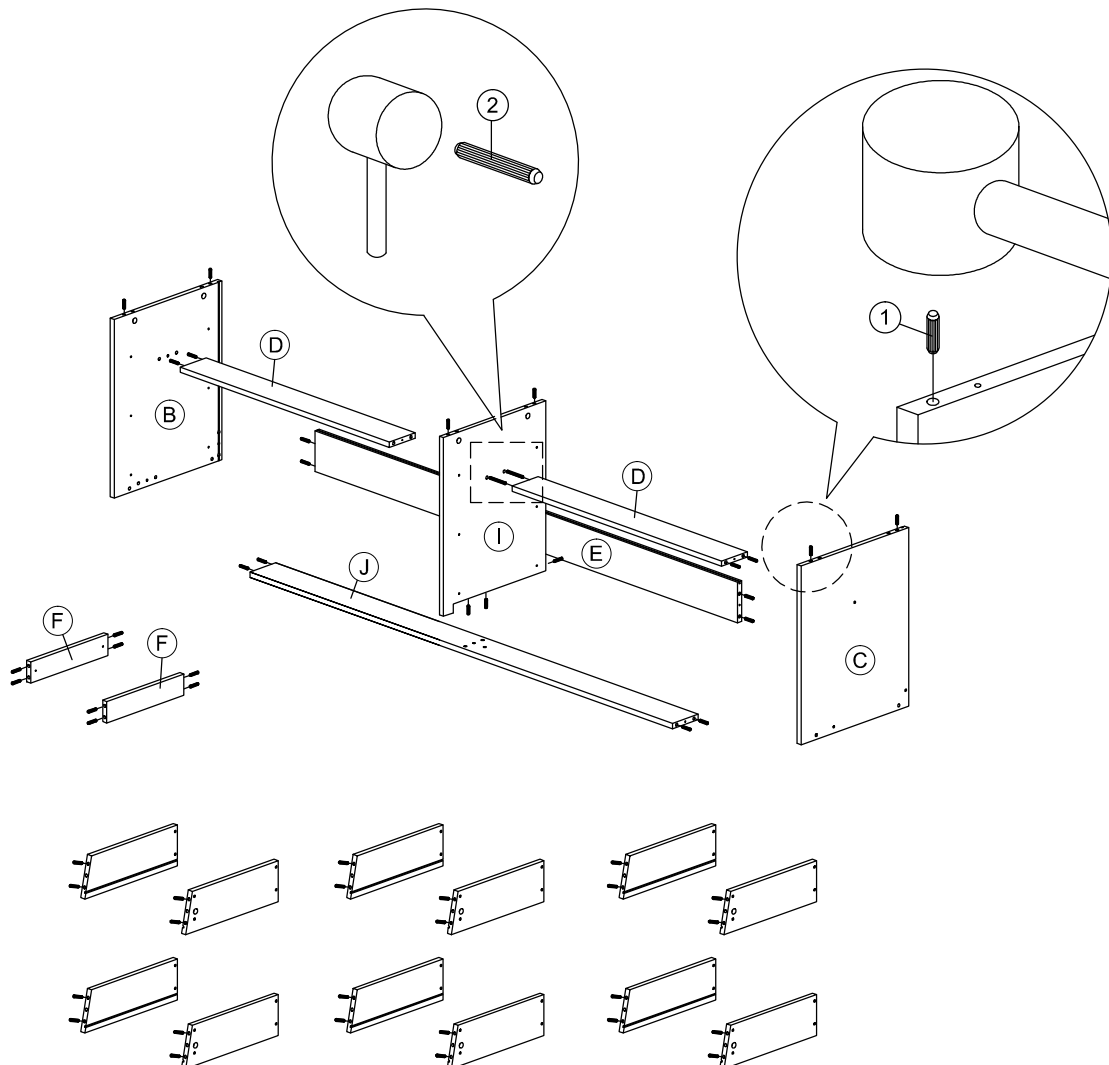

Assembly Instruction

Model : WI7490

Part List

Assembly Instruction

Hardware List

No.	SHAPE	DESCRIPTION	Qty.
1		8x25mm Wood Dowel	53Pcs
2		8x50mm Wood Dowel	2Pcs
3		15MM Myfix Minifix	18Sets
4		M5x8mm Screw (Euro Screw)	24Pcs
5		M3x16mm Screw	8Pcs
6		M3.5x15mm Screw	32Pcs
7		M4x38mm Screw	80Pcs
8		M4x50mm Screw	12Pcs
9		Jcbc 'W' M6 x 40mm	1Pc
10		JCBC - Blot M6x30mm	4Pcs

11		Adjust Screw	1Pc
12		L Key	1Pc
13		L Bracket	4 Pcs
14		Nail Leg	4Pcs
15		Z Bracket (Big)	4Pcs
16		Metal Drawer Slide 14" (350mm)	6 Sets
17		Metal Cross Bar 1568x25x25mm	2 Pcs
18		Minifix Cap	12Pcs
19		Screw Cap	6Pcs

STEP 1

Assembly Instruction

STEP 2

STEP 3

Assembly Instruction

STEP 4

STEP 5

Assembly Instruction