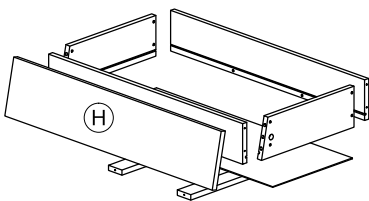

Assembly Instruction

Model : WI7490

Part List

Assembly Instruction

Hardware List

No.	SHAPE	DESCRIPTION	Qty.
1		8x25mm Wood Dowel	53Pcs
2		8x50mm Wood Dowel	2Pcs
3		15MM Myfix Minifix	18Sets
4		M5x8mm Screw (Euro Screw)	24Pcs
5		M3x16mm Screw	8Pcs
6		M3.5x15mm Screw	32Pcs
7		M4x38mm Screw	80Pcs
8		M4x50mm Screw	12Pcs
9		Jcbc 'W' M6 x 40mm	1Pc
10		JCBC - Blot M6x30mm	4Pcs

11		Adjust Screw	1Pc
12		L Key	1Pc
13		L Bracket	4 Pcs
14		Nail Leg	4Pcs
15		Z Bracket (Big)	4Pcs
16		Metal Drawer Slide 14" (350mm)	6 Sets
17		Metal Cross Bar 1568x25x25mm	2 Pcs
18		Minifix Cap	12Pcs
19		Screw Cap	6Pcs