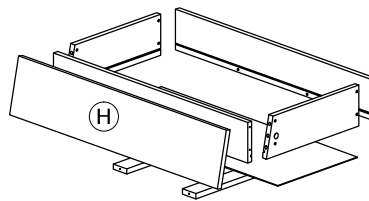

Assembly Instruction

Model : WI7490

Part List

Assembly Instruction

Hardware List

No.	SHAPE	DESCRIPTION	Qty.
1		8x25mm Wood Dowel	53Pcs
2		8x50mm Wood Dowel	2Pcs
3		15MM Myfix Minifix	18Sets
4		M5x8mm Screw (Euro Screw)	24Pcs
5		M3x16mm Screw	8Pcs
6		M3.5x15mm Screw	32Pcs
7		M4x38mm Screw	80Pcs
8		M4x50mm Screw	12Pcs
9		Jcbc 'W' M6 x 40mm	1Pc
10		JCBC - Blot M6x30mm	4Pcs

11		Adjust Screw	1Pc
12		L Key	1Pc
13		L Bracket	4 Pcs
14		Nail Leg	4Pcs
15		Z Bracket (Big)	4Pcs
16		Metal Drawer Slide 14" (350mm)	6 Sets
17		Metal Cross Bar 1568x25x25mm	2 Pcs
18		Minifix Cap	12Pcs
19		Screw Cap	6Pcs