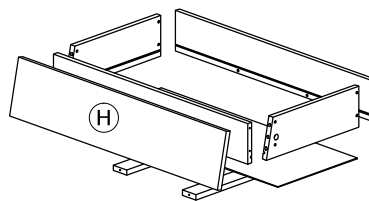

Assembly Instruction

Model : WI7490

Part List

Assembly Instruction

Hardware List

No.	SHAPE	DESCRIPTION	Qty.
1		8x25mm Wood Dowel	53Pcs
2		8x50mm Wood Dowel	2Pcs
3		15MM Myfix Minifix	18Sets
4		M5x8mm Screw (Euro Screw)	24Pcs
5		M3x16mm Screw	8Pcs
6		M3.5x15mm Screw	32Pcs
7		M4x38mm Screw	80Pcs
8		M4x50mm Screw	12Pcs
9		Jcbc 'W' M6 x 40mm	1Pc
10		JCBC - Blot M6x30mm	4Pcs

11		Adjust Screw	1Pc
12		L Key	1Pc
13		L Bracket	4 Pcs
14		Nail Leg	4Pcs
15		Z Bracket (Big)	4Pcs
16		Metal Drawer Slide 14" (350mm)	6 Sets
17		Metal Cross Bar 1568x25x25mm	2 Pcs
18		Minifix Cap	12Pcs
19		Screw Cap	6Pcs