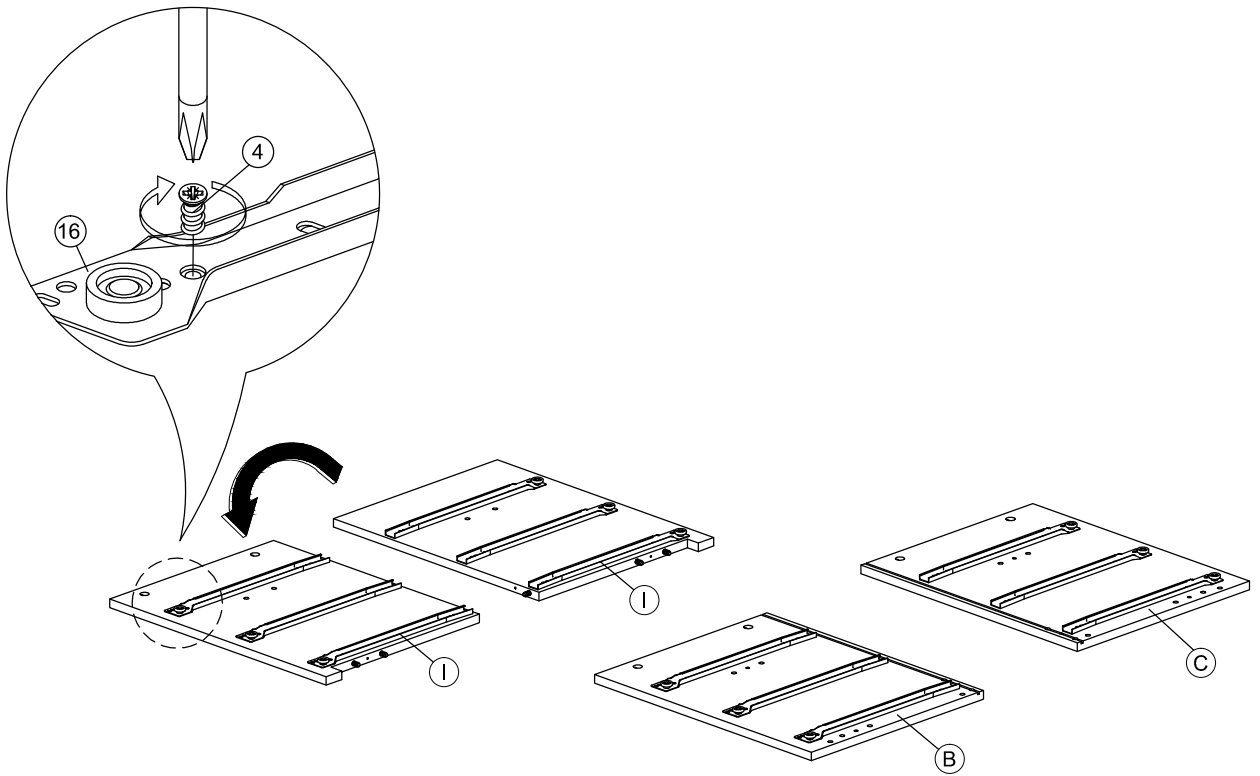

Assembly Instruction

STEP 2