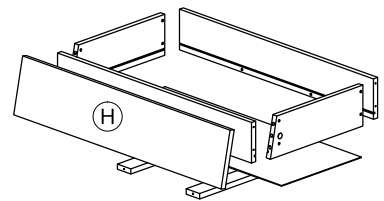

Assembly Instruction

Model : WI7490

Part List

Assembly Instruction

Hardware List

No.	SHAPE	DESCRIPTION	Qty.
1		8x25mm Wood Dowel	53Pcs
2		8x50mm Wood Dowel	2Pcs
3		15MM Myfix Minifix	18Sets
4		M5x8mm Screw (Euro Screw)	24Pcs
5		M3x16mm Screw	8Pcs
6		M3.5x15mm Screw	32Pcs
7		M4x38mm Screw	80Pcs
8		M4x50mm Screw	12Pcs
9		Jcbc 'W' M6 x 40mm	1Pc
10		JCBC - Blot M6x30mm	4Pcs

11		Adjust Screw	1Pc
12		L Key	1Pc
13		L Bracket	4 Pcs
14		Nail Leg	4Pcs
15		Z Bracket (Big)	4Pcs
16		Metal Drawer Slide 14" (350mm)	6 Sets
17		Metal Cross Bar 1568x25x25mm	2 Pcs
18		Minifix Cap	12Pcs
19		Screw Cap	6Pcs