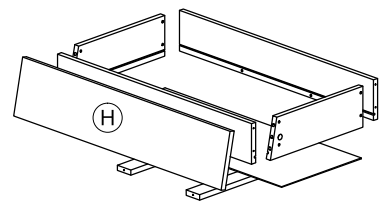

Assembly Instruction

Model : WI7490

Part List

Assembly Instruction

Hardware List

No.	SHAPE	DESCRIPTION	Qty.
1		8x25mm Wood Dowel	53Pcs
2		8x50mm Wood Dowel	2Pcs
3		15MM Myfix Minifix	18Sets
4		M5x8mm Screw (Euro Screw)	24Pcs
5		M3x16mm Screw	8Pcs
6		M3.5x15mm Screw	32Pcs
7		M4x38mm Screw	80Pcs
8		M4x50mm Screw	12Pcs
9		Jcbc 'W' M6 x 40mm	1Pc
10		JCBC - Blot M6x30mm	4Pcs

11		Adjust Screw	1Pc
12		L Key	1Pc
13		L Bracket	4 Pcs
14		Nail Leg	4Pcs
15		Z Bracket (Big)	4Pcs
16		Metal Drawer Slide 14" (350mm)	6 Sets
17		Metal Cross Bar 1568x25x25mm	2 Pcs
18		Minifix Cap	12Pcs
19		Screw Cap	6Pcs