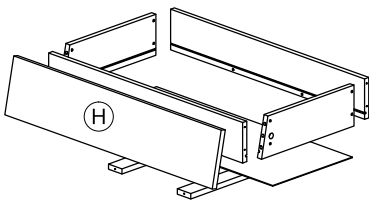

Assembly Instruction

Model : WI7490

Part List

Assembly Instruction

Hardware List

No.	SHAPE	DESCRIPTION	Qty.
1		8x25mm Wood Dowel	53Pcs
2		8x50mm Wood Dowel	2Pcs
3		15MM Myfix Minifix	18Sets
4		M5x8mm Screw (Euro Screw)	24Pcs
5		M3x16mm Screw	8Pcs
6		M3.5x15mm Screw	32Pcs
7		M4x38mm Screw	80Pcs
8		M4x50mm Screw	12Pcs
9		Jcbc 'W' M6 x 40mm	1Pc
10		JCBC - Blot M6x30mm	4Pcs

11		Adjust Screw	1Pc
12		L Key	1Pc
13		L Bracket	4 Pcs
14		Nail Leg	4Pcs
15		Z Bracket (Big)	4Pcs
16		Metal Drawer Slide 14" (350mm)	6 Sets
17		Metal Cross Bar 1568x25x25mm	2 Pcs
18		Minifix Cap	12Pcs
19		Screw Cap	6Pcs