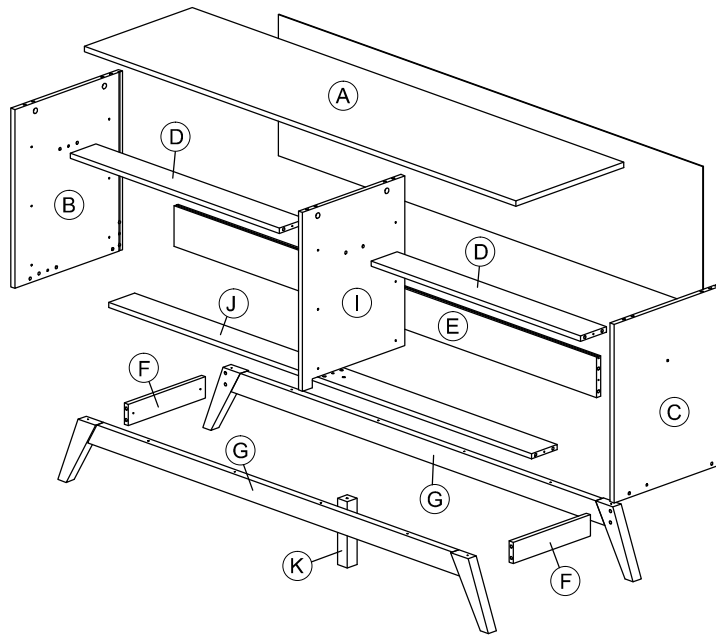

Assembly Instruction

Model : WI7490

Part List

Assembly Instruction

Hardware List

No.	SHAPE	DESCRIPTION	Qty.
1		8x25mm Wood Dowel	53Pcs
2		8x50mm Wood Dowel	2Pcs
3		15MM Myfix Minifix	18Sets
4		M5x8mm Screw (Euro Screw)	24Pcs
5		M3x16mm Screw	8Pcs
6		M3.5x15mm Screw	32Pcs
7		M4x38mm Screw	80Pcs
8		M4x50mm Screw	12Pcs
9		Jcbc 'W' M6 x 40mm	1Pc
10		JCBC - Blot M6x30mm	4Pcs

11		Adjust Screw	1Pc
12		L Key	1Pc
13		L Bracket	4 Pcs
14		Nail Leg	4Pcs
15		Z Bracket (Big)	4Pcs
16		Metal Drawer Slide 14" (350mm)	6 Sets
17		Metal Cross Bar 1568x25x25mm	2 Pcs
18		Minifix Cap	12Pcs
19		Screw Cap	6Pcs