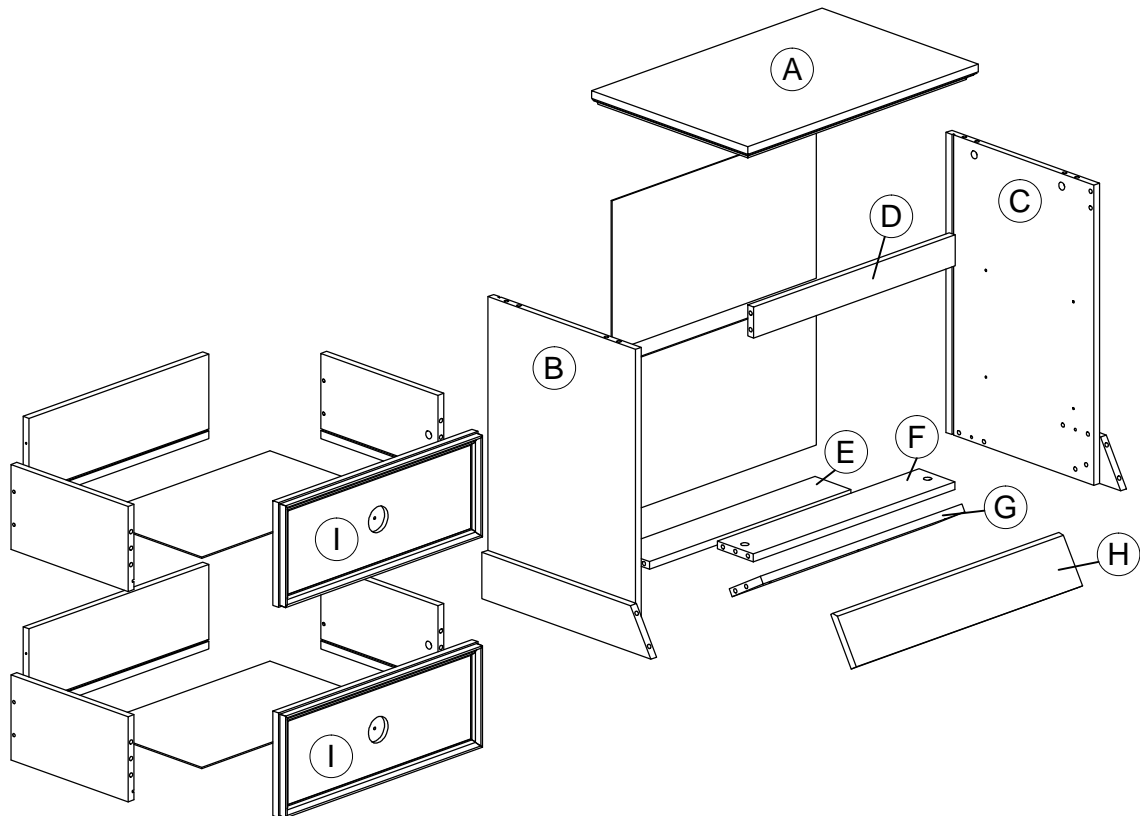

Assembly Instruction

Part List

Assembly Instruction

<i>Hardware List</i>			
<i>No.</i>	<i>SHAPE</i>	<i>DESCRIPTION</i>	<i>Qty.</i>
1		8x25mm Wood Dowel	32 Pcs
2		15MM Myfix Minifix	12 Sets
3		M5x8mm Screw (Euro Screw)	8 Pcs
4		M3x16mm Screw	4 Pcs
5		M3.5x15mm Screw	18 Pcs
6		M4x38mm Screw	8 Pcs
7		L Bracket	3 Pcs
8		Metal Drawer Slide 12" (300mm)	2 Sets
9		Z Bracket (Big)	2 Pcs
10		Minifix Cap	4 Pcs
11		Handle OS-9200 & 9201 M3.6x18mm Screw	2 Sets
12		Nail Leg	6 Pcs
13		Nail	6 Pcs

Step 1

Assembly Instruction

Step 2

Step 3

Step 4

Assembly Instruction

Step 5

Step 6