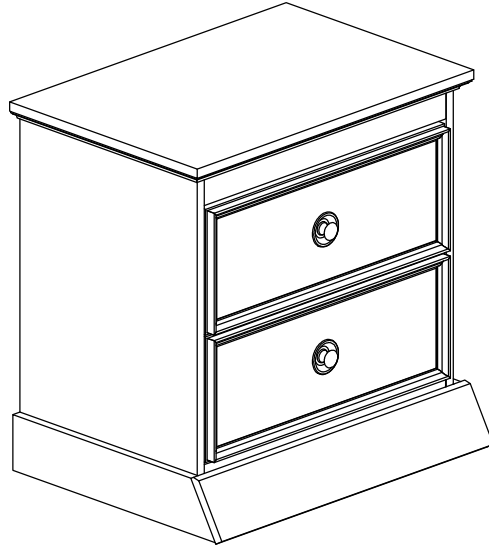

Assembly Instruction

Part List

Assembly Instruction

<i>Hardware List</i>			
<i>No.</i>	<i>SHAPE</i>	<i>DESCRIPTION</i>	<i>Qty.</i>
1		8x25mm Wood Dowel	32 Pcs
2		15MM Myfix Minifix	12 Sets
3		M5x8mm Screw (Euro Screw)	8 Pcs
4		M3x16mm Screw	4 Pcs
5		M3.5x15mm Screw	18 Pcs
6		M4x38mm Screw	8 Pcs
7		L Bracket	3 Pcs
8		Metal Drawer Slide 12" (300mm)	2 Sets
9		Z Bracket (Big)	2 Pcs
10		Minifix Cap	4 Pcs
11		Handle OS-9200 & 9201 M3.6x18mm Screw	2 Sets
12		Nail Leg	6 Pcs
13		Nail	6 Pcs