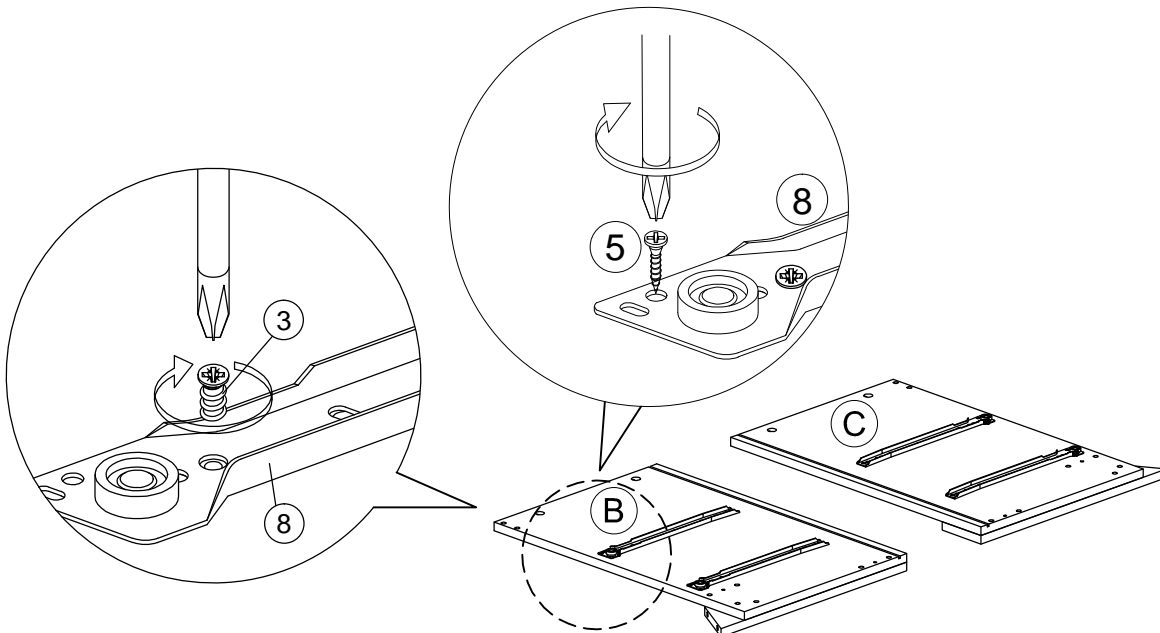

Assembly Instruction

Part List

Assembly Instruction

<i>Hardware List</i>			
<i>No.</i>	<i>SHAPE</i>	<i>DESCRIPTION</i>	<i>Qty.</i>
1		8x25mm Wood Dowel	32 Pcs
2		15MM Myfix Minifix	12 Sets
3		M5x8mm Screw (Euro Screw)	8 Pcs
4		M3x16mm Screw	4 Pcs
5		M3.5x15mm Screw	18 Pcs
6		M4x38mm Screw	8 Pcs
7		L Bracket	3 Pcs
8		Metal Drawer Slide 12" (300mm)	2 Sets
9		Z Bracket (Big)	2 Pcs
10		Minifix Cap	4 Pcs
11		Handle OS-9200 & 9201 M3.6x18mm Screw	2 Sets
12		Nail Leg	6 Pcs
13		Nail	6 Pcs

Step 1

Assembly Instruction

Step 2

Step 3

Step 4

Assembly Instruction

Step 5

Step 6