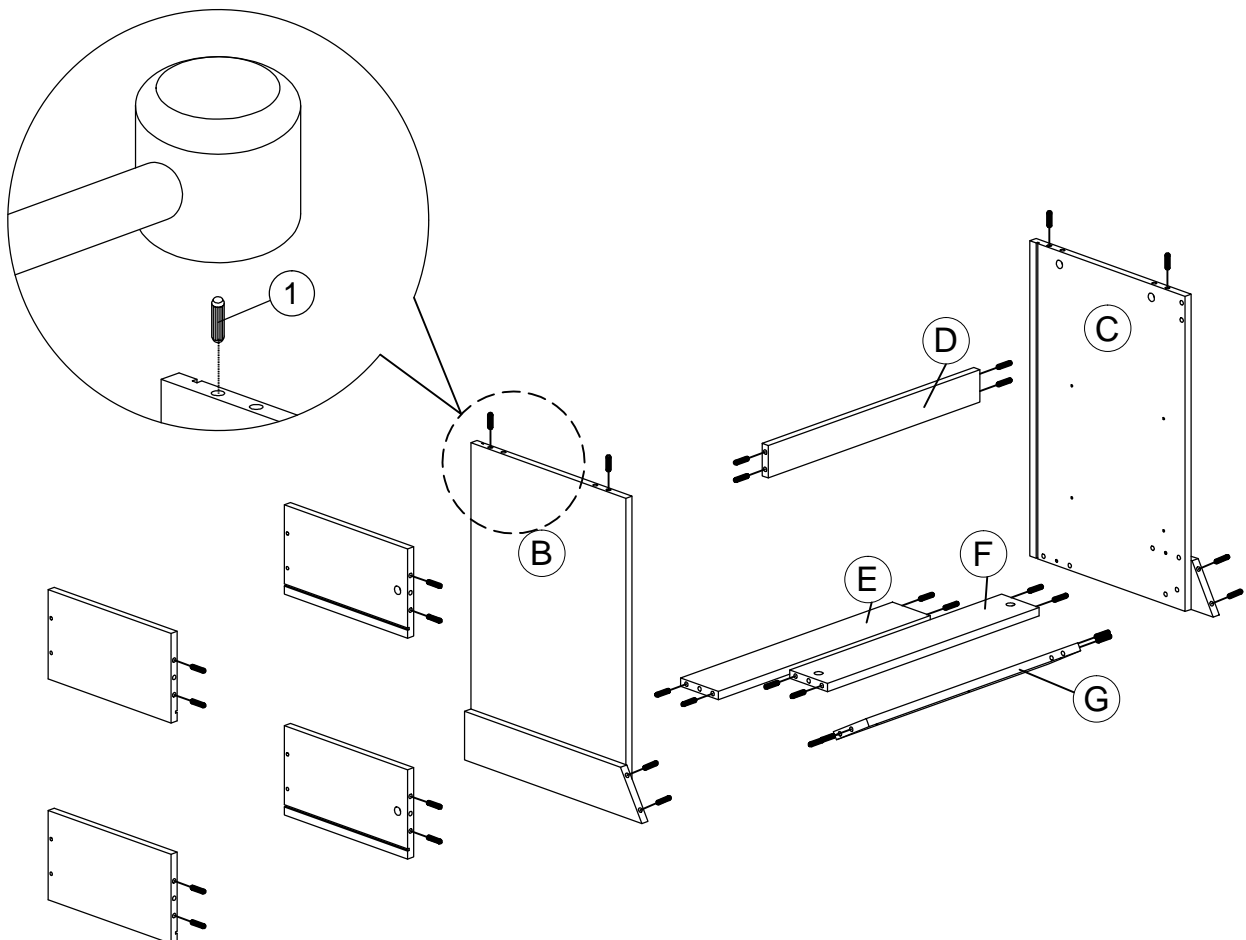

Assembly Instruction

Part List

Assembly Instruction

<i>Hardware List</i>			
<i>No.</i>	<i>SHAPE</i>	<i>DESCRIPTION</i>	<i>Qty.</i>
1		8x25mm Wood Dowel	32 Pcs
2		15MM Myfix Minifix	12 Sets
3		M5x8mm Screw (Euro Screw)	8 Pcs
4		M3x16mm Screw	4 Pcs
5		M3.5x15mm Screw	18 Pcs
6		M4x38mm Screw	8 Pcs
7		L Bracket	3 Pcs
8		Metal Drawer Slide 12" (300mm)	2 Sets
9		Z Bracket (Big)	2 Pcs
10		Minifix Cap	4 Pcs
11		Handle OS-9200 & 9201 M3.6x18mm Screw	2 Sets
12		Nail Leg	6 Pcs
13		Nail	6 Pcs

Step 1

Assembly Instruction

Step 2

Step 3

Step 4

Assembly Instruction

Step 5

Step 6