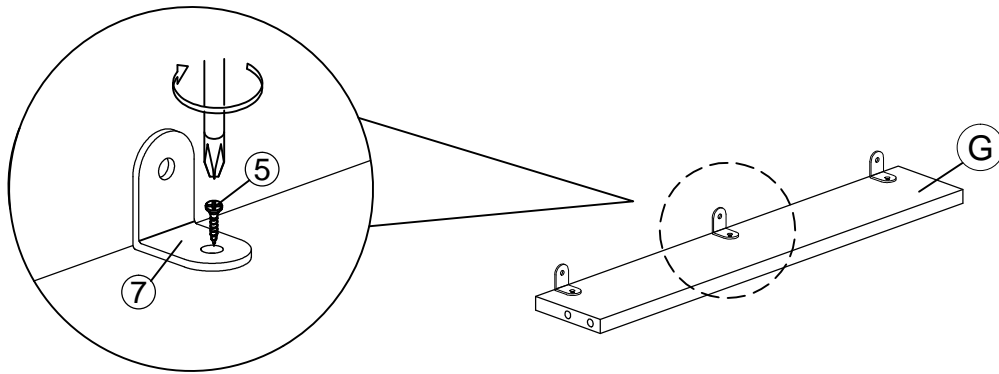

Assembly Instruction

Part List

Assembly Instruction

<i>Hardware List</i>			
<i>No.</i>	<i>SHAPE</i>	<i>DESCRIPTION</i>	<i>Qty.</i>
1		8x25mm Wood Dowel	32 Pcs
2		15MM Myfix Minifix	12 Sets
3		M5x8mm Screw (Euro Screw)	8 Pcs
4		M3x16mm Screw	4 Pcs
5		M3.5x15mm Screw	18 Pcs
6		M4x38mm Screw	8 Pcs
7		L Bracket	3 Pcs
8		Metal Drawer Slide 12" (300mm)	2 Sets
9		Z Bracket (Big)	2 Pcs
10		Minifix Cap	4 Pcs
11		Handle OS-9200 & 9201 M3.6x18mm Screw	2 Sets
12		Nail Leg	6 Pcs
13		Nail	6 Pcs

Step 1

Assembly Instruction

Step 2

Step 3

Step 4

Assembly Instruction

Step 5

Step 6