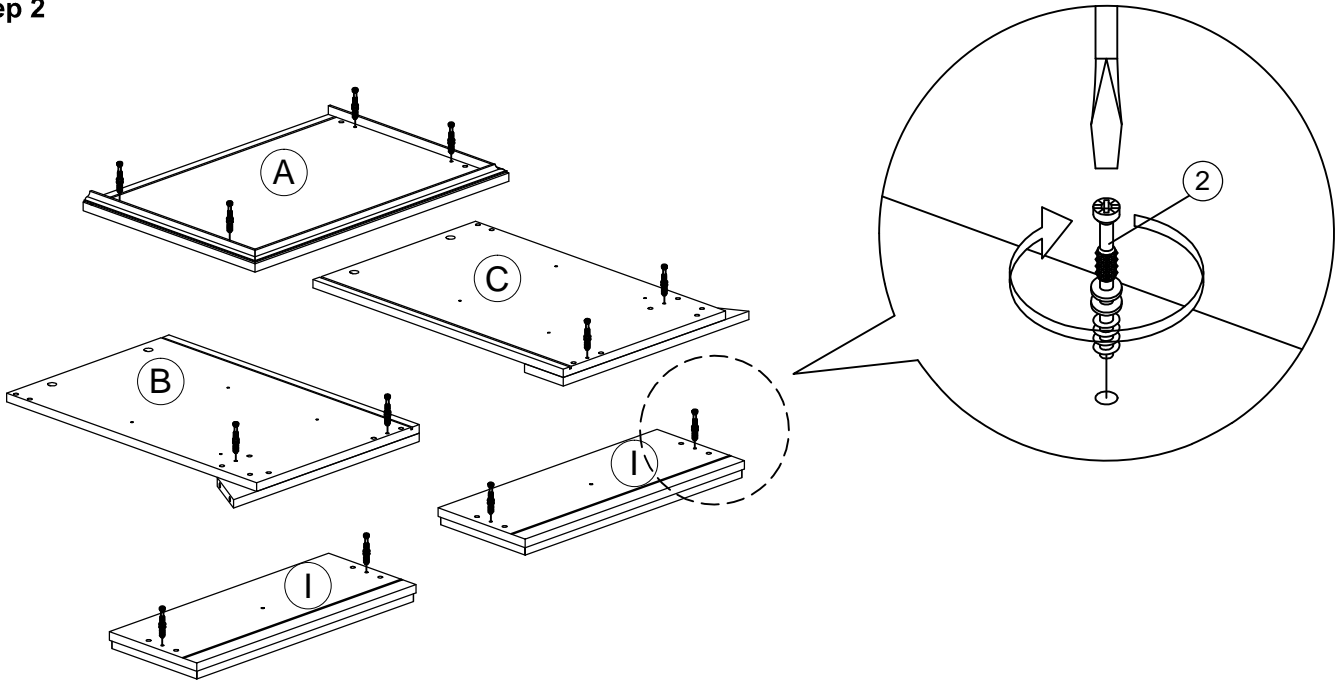

Assembly Instruction

Part List

Assembly Instruction

<i>Hardware List</i>			
<i>No.</i>	<i>SHAPE</i>	<i>DESCRIPTION</i>	<i>Qty.</i>
1		8x25mm Wood Dowel	32 Pcs
2		15MM Myfix Minifix	12 Sets
3		M5x8mm Screw (Euro Screw)	8 Pcs
4		M3x16mm Screw	4 Pcs
5		M3.5x15mm Screw	18 Pcs
6		M4x38mm Screw	8 Pcs
7		L Bracket	3 Pcs
8		Metal Drawer Slide 12" (300mm)	2 Sets
9		Z Bracket (Big)	2 Pcs
10		Minifix Cap	4 Pcs
11		Handle OS-9200 & 9201 M3.6x18mm Screw	2 Sets
12		Nail Leg	6 Pcs
13		Nail	6 Pcs

Step 1

Assembly Instruction

Step 2

Step 3

Step 4

Assembly Instruction

Step 5

Step 6