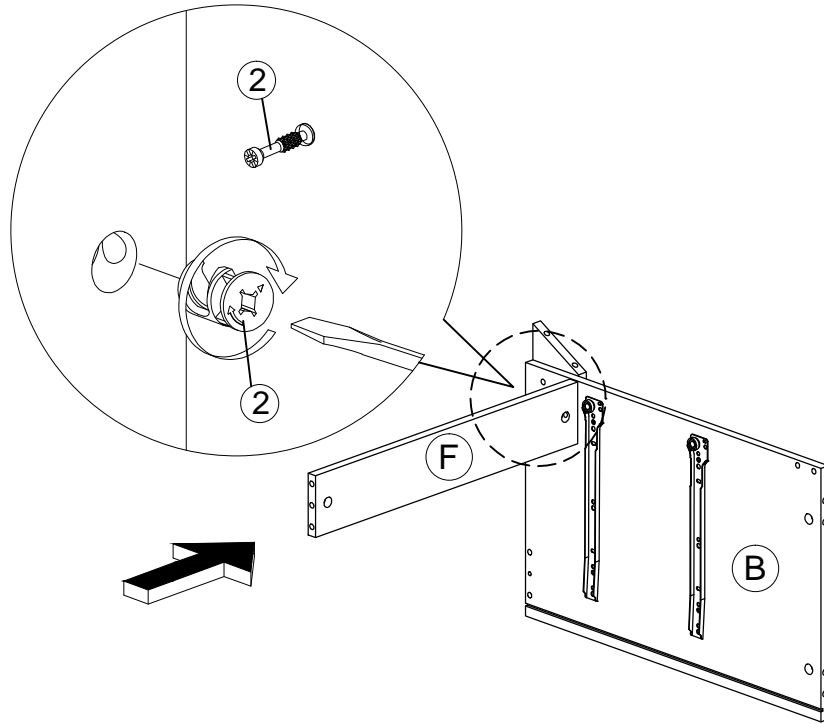

Assembly Instruction

Part List

Assembly Instruction

<i>Hardware List</i>			
<i>No.</i>	<i>SHAPE</i>	<i>DESCRIPTION</i>	<i>Qty.</i>
1		8x25mm Wood Dowel	32 Pcs
2		15MM Myfix Minifix	12 Sets
3		M5x8mm Screw (Euro Screw)	8 Pcs
4		M3x16mm Screw	4 Pcs
5		M3.5x15mm Screw	18 Pcs
6		M4x38mm Screw	8 Pcs
7		L Bracket	3 Pcs
8		Metal Drawer Slide 12" (300mm)	2 Sets
9		Z Bracket (Big)	2 Pcs
10		Minifix Cap	4 Pcs
11		Handle OS-9200 & 9201 M3.6x18mm Screw	2 Sets
12		Nail Leg	6 Pcs
13		Nail	6 Pcs

Step 1

Assembly Instruction

Step 2

Step 3

Step 4

Assembly Instruction

Step 5

Step 6