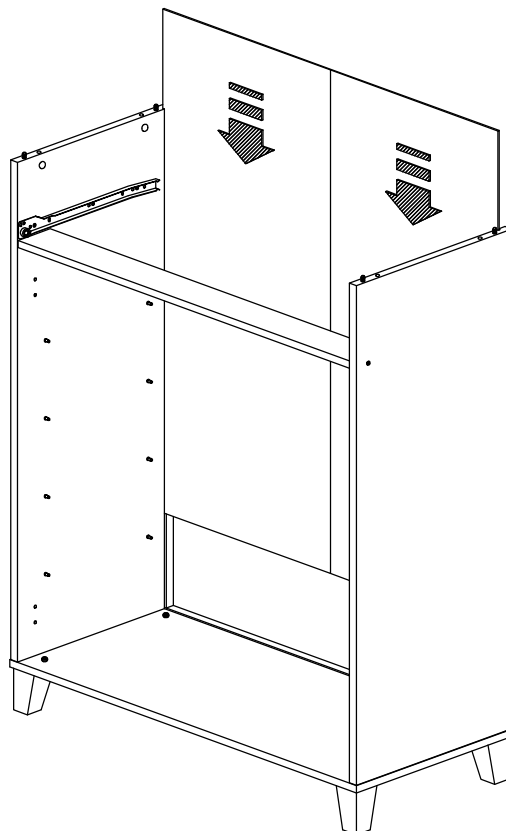

Assembly Instruction

Step 7

Step 8