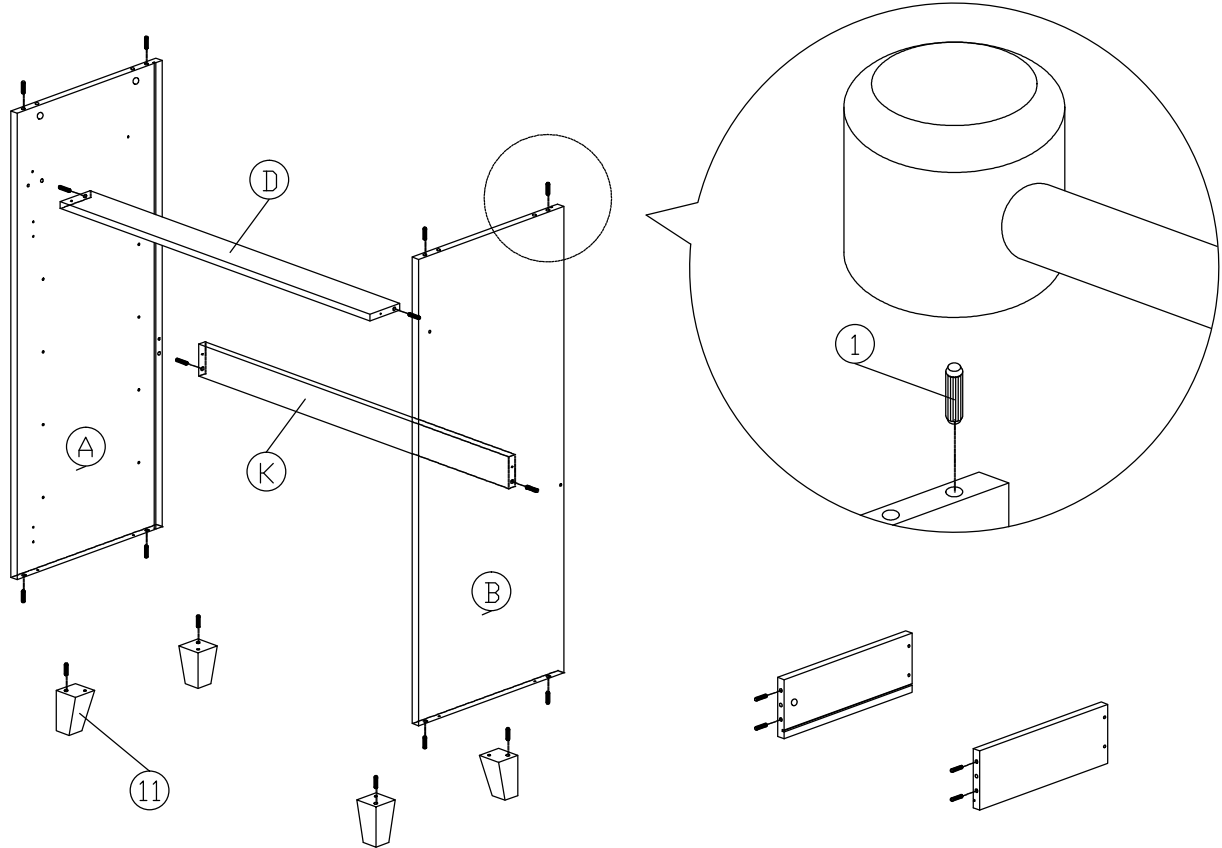

Assembly Instruction

Step 1