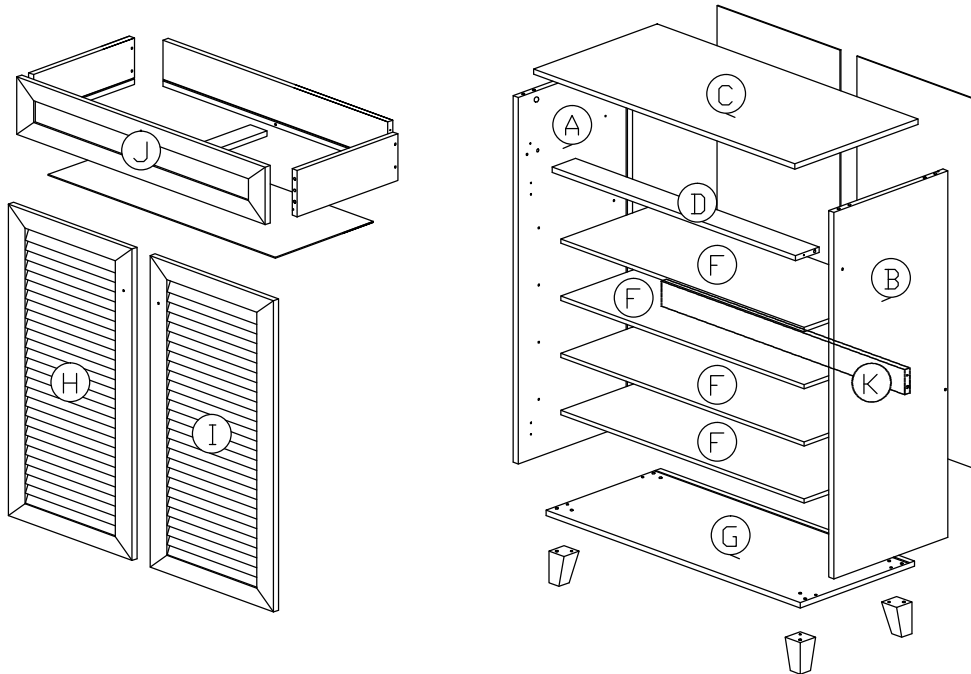

Assembly Instruction

Model : WI5306 / WI9389

Part List

Hardware List

No.	SHAPE	DESCRIPTION	Qty.
1		8x25mm Wood Dowel	20Pcs
2		15MM Titus Mini Fix	7Sets
3		M5x8mm Screw (Euro Screw)	4Pcs
4		TP 10#x1/2" Screw	16Pcs
5		M3.5x15mm Screw	4Pcs
6		M3x16mm Screw	8Pcs
7		M4x38mm Screw	13Pcs
8		M7x40mm Screw	4Pcs
9		Shelf Support	16Pcs

10		Handle (9988) M4x25mm (Handle Screw)	3Sets
11		Wooden Leg	4Pcs
12		L Key	1Pc
13		Z Bracket	4Pcs
14		Hinges (F012)	4Sets
15		Drawer Slide = 300mm	1Set
16		15mm Minifix Cap	2Pcs
17		Screw Cap	4Pcs

Assembly Instruction