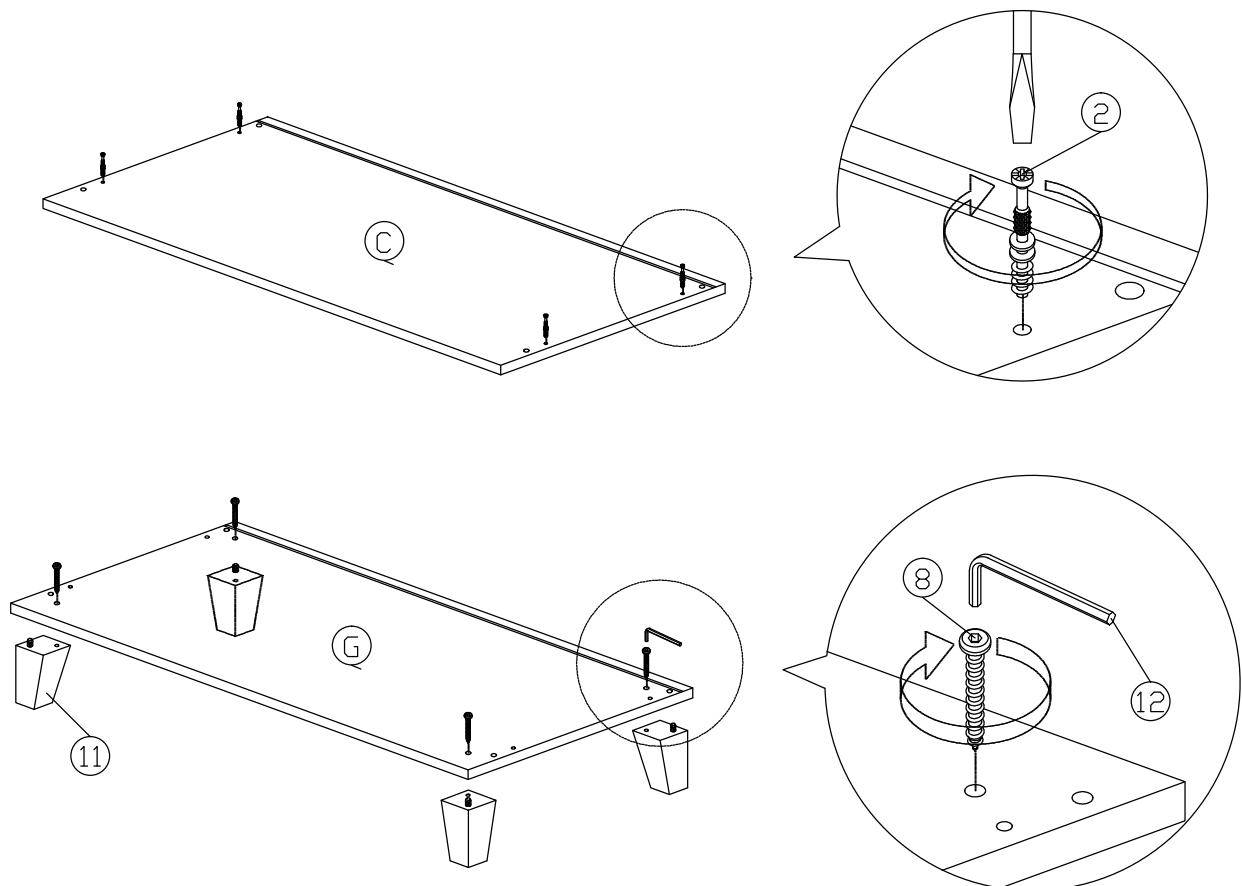

Assembly Instruction

Step 1

Step 2