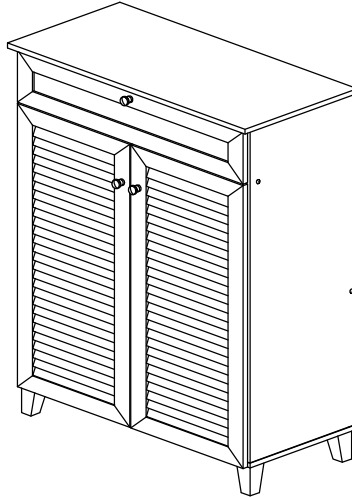

Assembly Instruction

Model : WI5306 / WI9389

Part List

Hardware List

No.	SHAPE	DESCRIPTION	Qty.
1		8x25mm Wood Dowel	20Pcs
2		15MM Titus Mini Fix	7Sets
3		M5x8mm Screw (Euro Screw)	4Pcs
4		TP 10#x1/2" Screw	16Pcs
5		M3.5x15mm Screw	4Pcs
6		M3x16mm Screw	8Pcs
7		M4x38mm Screw	13Pcs
8		M7x40mm Screw	4Pcs
9		Shelf Support	16Pcs

10		Handle (9988) M4x25mm (Handle Screw)	3Sets
11		Wooden Leg	4Pcs
12		L Key	1Pc
13		Z Bracket	4Pcs
14		Hinges (F012)	4Sets
15		Drawer Slide = 300mm	1Set
16		15mm Minifix Cap	2Pcs
17		Screw Cap	4Pcs

Assembly Instruction