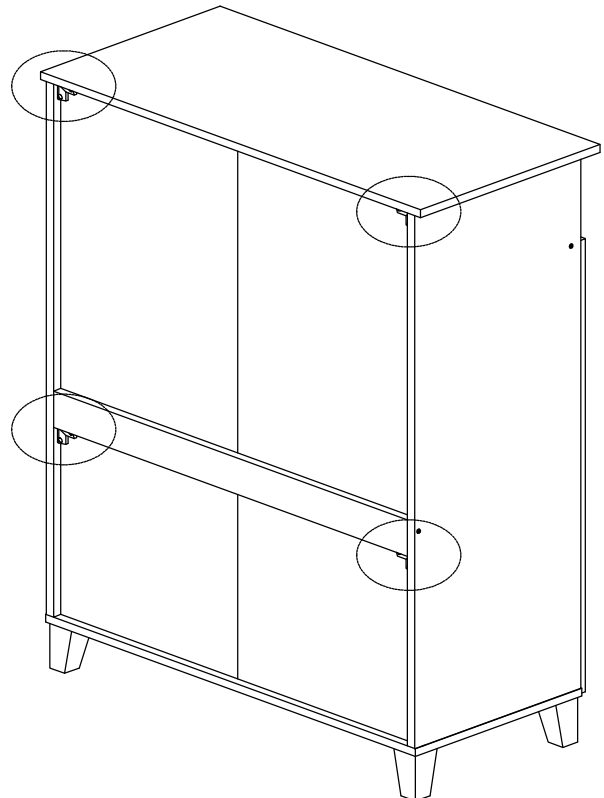

Assembly Instruction

Step 11

Step 12