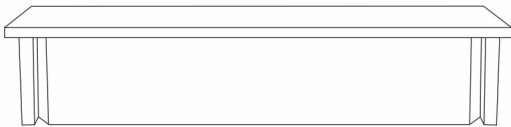

# Assembly instructions

WI 12896 - FIB1M SM.BLACK - NATURAL FIBER

		Tools: 
--	---	---

Include:

8 pcs	8 pcs	1 pcs
		

## Component List:

Table Top (1 pc)

Shelf (1 pc)

Legs (4 pcs)