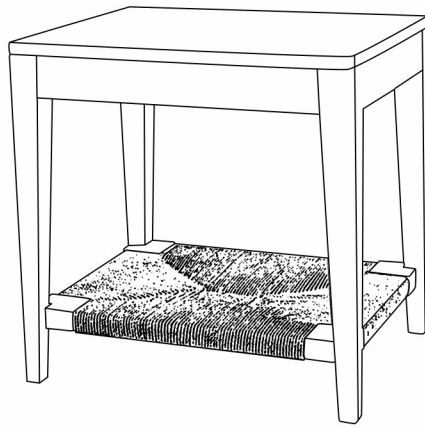

# Assembly instructions

WI 12896 - FIB1M SM.BLACK - NATURAL FIBER

		Tools: 
--	---	---

Include:

8 pcs	8 pcs	1 pcs
		

## Component List:

Table Top (1 pc)

Shelf (1 pc)

Legs (4 pcs)

## Assembly:

①

②

③

Please match the code number on the leg and table top , for example : legs A1 and corner table top A1 , legs A2 and corner table top A2 , etc