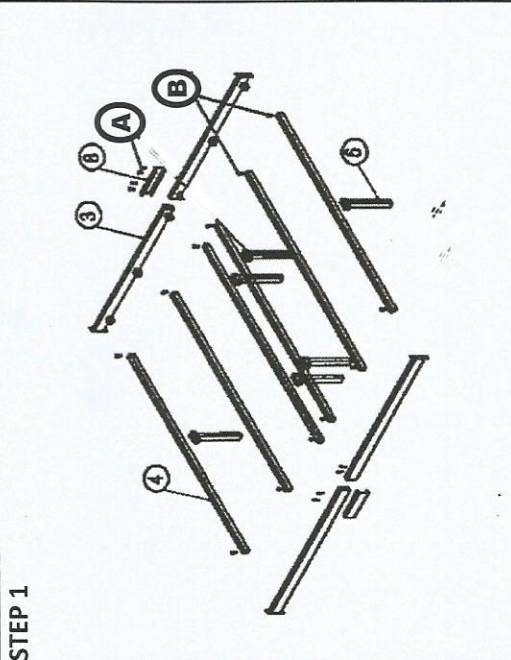

MODEL: TS EBBA

DESCRIPTION: QUEEN BED

ASSEMBLY INSTRUCTION

PART LIST		
NO	DESCRIPTION	QTY
1	HEADBOARD	1 PCS
2	FOOTBOARD	1 PCS
3	SIDE RAIL	4 PCS
4	END BAR	6 PCS
5	SUPPORT LEG	6 PCS
6	BENDWOOD SLAT	20 PCS
7	END CAP	40 PCS
8	SIDE RAIL JOINTING	2 PCS
9	HEADBOARD JOIN	2 PCS

PART LIST		
NO	DESCRIPTION	QTY
A	JCBC (M6 X 20)	20 PCS
B	JCBC (M6 X 35)	24 PCS
C	M6 WASHER	12 PCS
D	M6 HEXNUT	12 PCS
E	M4 ALLENKEY	1 PC
F	M10 WRENCH	1 PC
G	25 MM SQUARE CAP	4 PCS
H	JCBC (M6 X 40)	2 PCS