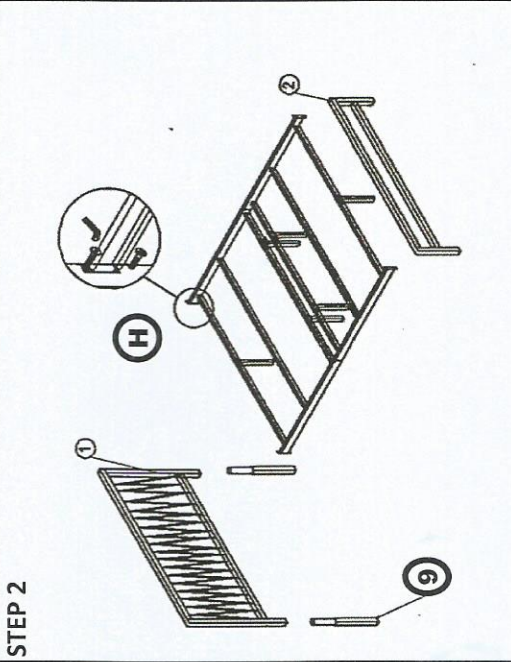

MODEL: TS EBBA

DESCRIPTION: QUEEN BED

ASSEMBLY INSTRUCTION

PART LIST		
NO	DESCRIPTION	QTY
1	HEADBOARD	1 PCS
2	FOOTBOARD	1 PCS
3	SIDE RAIL	4 PCS
4	END BAR	6 PCS
5	SUPPORT LEG	6 PCS
6	BENDWOOD SLAT	20 PCS
7	END CAP	40 PCS
8	SIDE RAIL JOINTING	2 PCS
9	HEADBOARD JOIN	2 PCS

PART LIST		
NO	DESCRIPTION	QTY
A	JCBC (M6 X 20)	20 PCS
B	JCBC (M6 X 35)	24 PCS
C	M6 WASHER	12 PCS
D	M6 HEXNUT	12 PCS
E	M4 ALLENKEY	1 PC
F	M10 WRENCH	1 PC
G	25 MM SQUARE CAP	4 PCS
H	JCBC (M6 X 40)	2 PCS