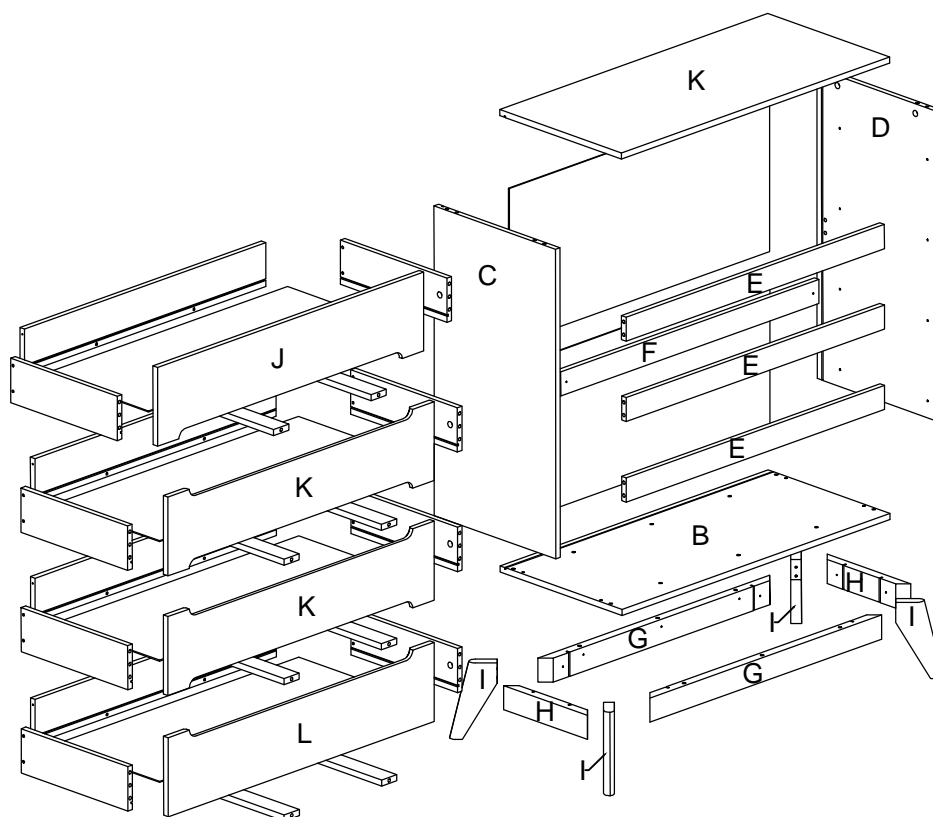

Assembly Instruction

Model : WI7500

PART LIST

Assembly Instruction

Hardware List

No.	SHAPE	DESCRIPTION	Qty.
1		8x25mm Wood Dowel	46Pcs
2		15MM Myfix Minifix	20Sets
3		M5x8mm Screw (Euro Screw)	16Pcs
4		M3x16mm Screw	8Pcs
5		M3.5x15mm Screw	72Pcs
6		M4x38mm Screw	28Pcs
7		Jcbc 'W' M6 x 40mm	8Pcs
8		L Bracket	16Pcs

9		Nail Leg	4Pcs
10		Z Bracket (Big)	4Pcs
11		Metal Drawer Slide 14" (350mm)	4Sets
12		Minifix Cap	8Pcs
13		Metal Corner Bracket	4Pcs
14		L Key	1Pc

STEP 1

Assembly Instruction

STEP 2

STEP 3

Assembly Instruction