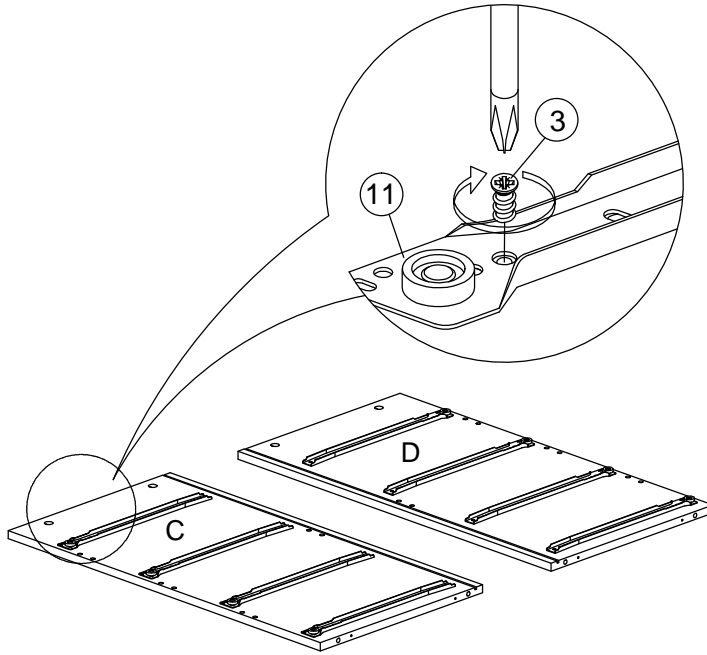

Assembly Instruction

Model : WI7500

PART LIST

Assembly Instruction

Hardware List

No.	SHAPE	DESCRIPTION	Qty.
1		8x25mm Wood Dowel	46Pcs
2		15MM Myfix Minifix	20Sets
3		M5x8mm Screw (Euro Screw)	16Pcs
4		M3x16mm Screw	8Pcs
5		M3.5x15mm Screw	72Pcs
6		M4x38mm Screw	28Pcs
7		Jcbc 'W' M6 x 40mm	8Pcs
8		L Bracket	16Pcs

9		Nail Leg	4Pcs
10		Z Bracket (Big)	4Pcs
11		Metal Drawer Slide 14" (350mm)	4Sets
12		Minifix Cap	8Pcs
13		Metal Corner Bracket	4Pcs
14		L Key	1Pc

STEP 1

Assembly Instruction

STEP 2

STEP 3

Assembly Instruction