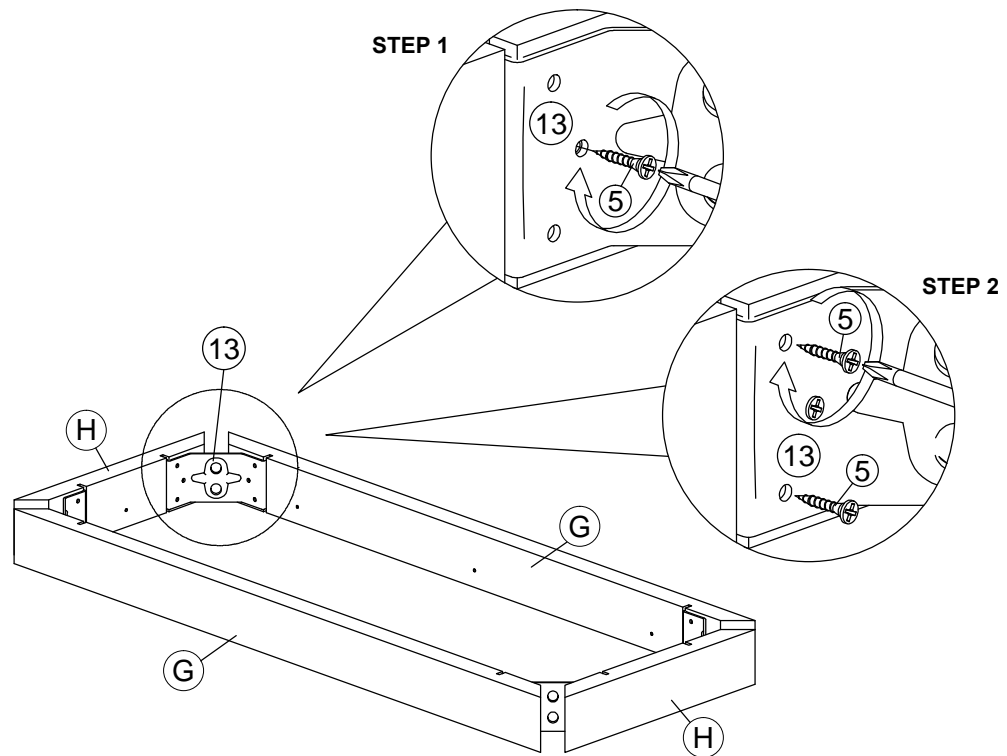

Assembly Instruction

STEP 4