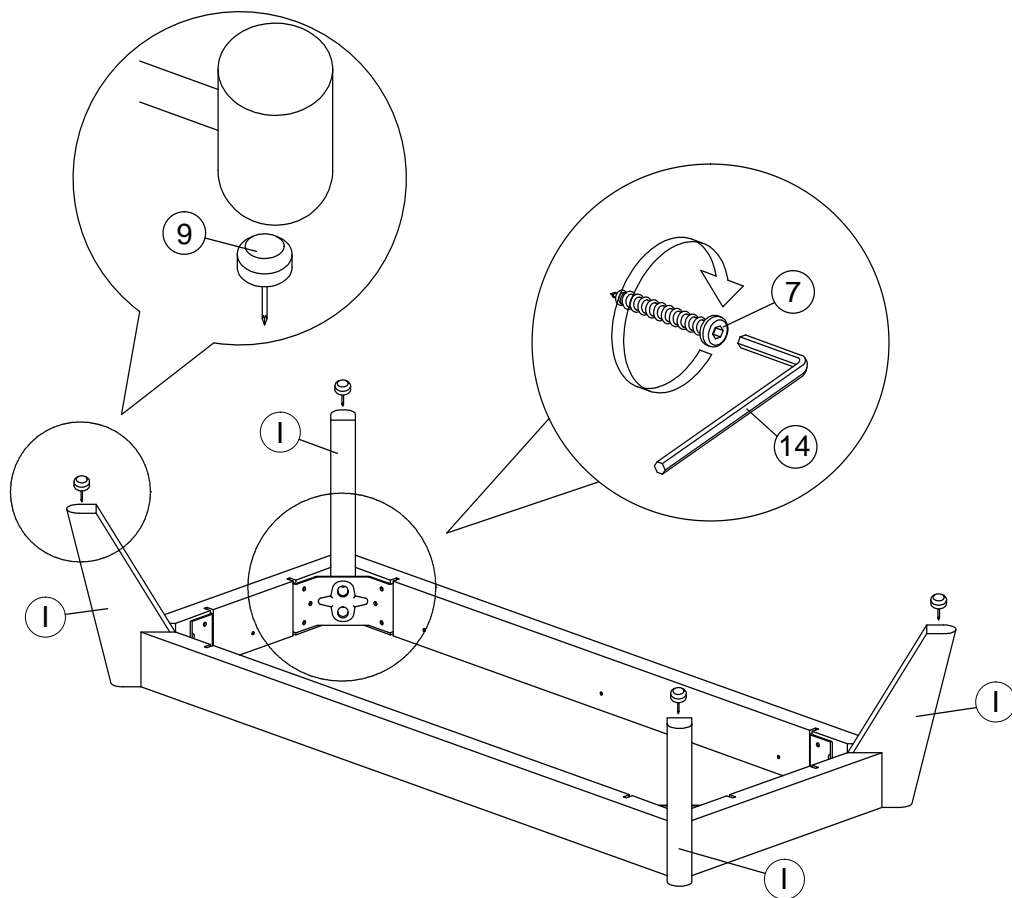

Assembly Instruction

Model : WI7500

PART LIST

Assembly Instruction

Hardware List

No.	SHAPE	DESCRIPTION	Qty.
1		8x25mm Wood Dowel	46Pcs
2		15MM Myfix Minifix	20Sets
3		M5x8mm Screw (Euro Screw)	16Pcs
4		M3x16mm Screw	8Pcs
5		M3.5x15mm Screw	72Pcs
6		M4x38mm Screw	28Pcs
7		Jcbc 'W' M6 x 40mm	8Pcs
8		L Bracket	16Pcs

9		Nail Leg	4Pcs
10		Z Bracket (Big)	4Pcs
11		Metal Drawer Slide 14" (350mm)	4Sets
12		Minifix Cap	8Pcs
13		Metal Corner Bracket	4Pcs
14		L Key	1Pc

STEP 1

Assembly Instruction

STEP 2

STEP 3

Assembly Instruction

STEP 4

STEP 5

Assembly Instruction

STEP 6

STEP 7

Assembly Instruction

STEP 8

STEP 9