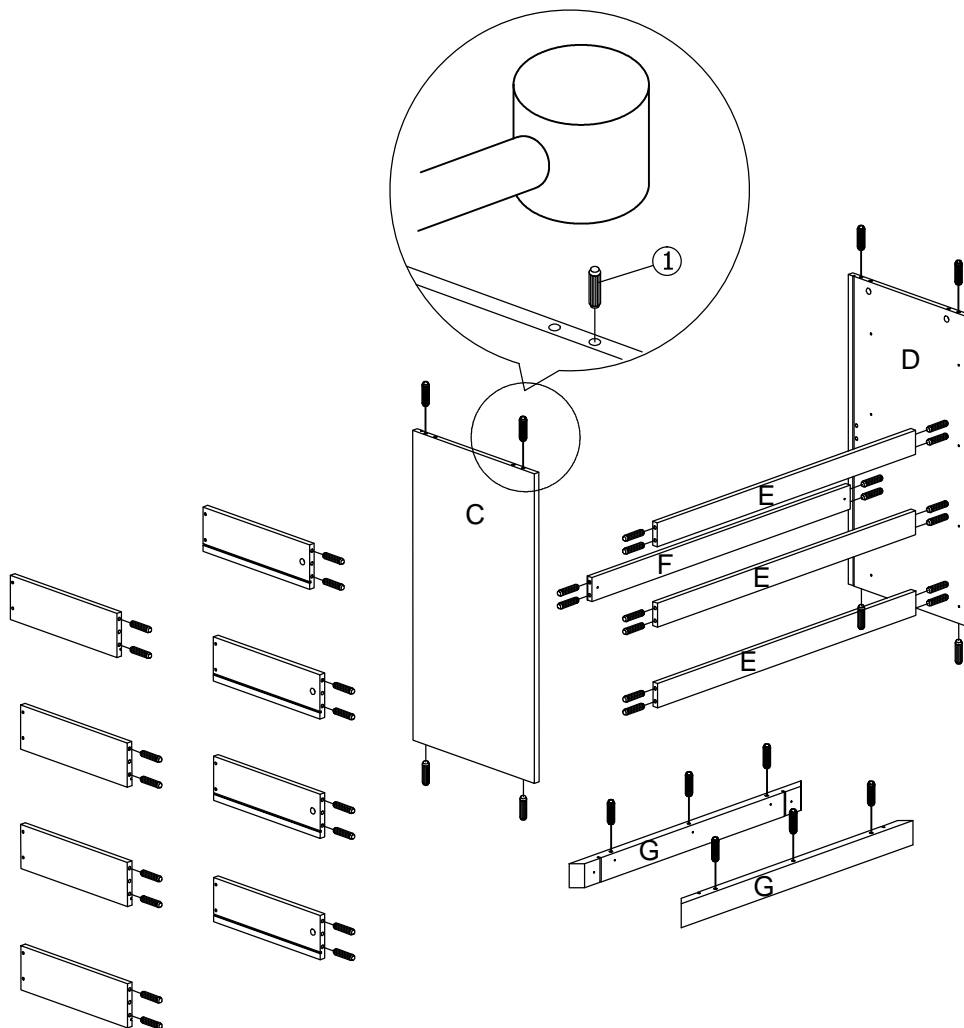

Assembly Instruction

Model : WI7500

PART LIST

Assembly Instruction

Hardware List

No.	SHAPE	DESCRIPTION	Qty.
1		8x25mm Wood Dowel	46Pcs
2		15MM Myfix Minifix	20Sets
3		M5x8mm Screw (Euro Screw)	16Pcs
4		M3x16mm Screw	8Pcs
5		M3.5x15mm Screw	72Pcs
6		M4x38mm Screw	28Pcs
7		Jcbc 'W' M6 x 40mm	8Pcs
8		L Bracket	16Pcs

9		Nail Leg	4Pcs
10		Z Bracket (Big)	4Pcs
11		Metal Drawer Slide 14" (350mm)	4Sets
12		Minifix Cap	8Pcs
13		Metal Corner Bracket	4Pcs
14		L Key	1Pc

STEP 1

Assembly Instruction

STEP 2

STEP 3

Assembly Instruction