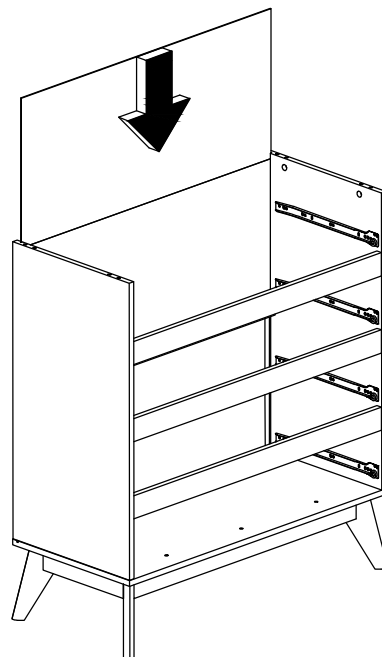

Assembly Instruction

Model : WI7500

PART LIST

Assembly Instruction

Hardware List

No.	SHAPE	DESCRIPTION	Qty.
1		8x25mm Wood Dowel	46Pcs
2		15MM Myfix Minifix	20Sets
3		M5x8mm Screw (Euro Screw)	16Pcs
4		M3x16mm Screw	8Pcs
5		M3.5x15mm Screw	72Pcs
6		M4x38mm Screw	28Pcs
7		Jcbc 'W' M6 x 40mm	8Pcs
8		L Bracket	16Pcs

9		Nail Leg	4Pcs
10		Z Bracket (Big)	4Pcs
11		Metal Drawer Slide 14" (350mm)	4Sets
12		Minifix Cap	8Pcs
13		Metal Corner Bracket	4Pcs
14		L Key	1Pc

STEP 1

Assembly Instruction

STEP 2

STEP 3

Assembly Instruction

STEP 4

STEP 5

Assembly Instruction

STEP 6

STEP 7

Assembly Instruction

STEP 8

STEP 9