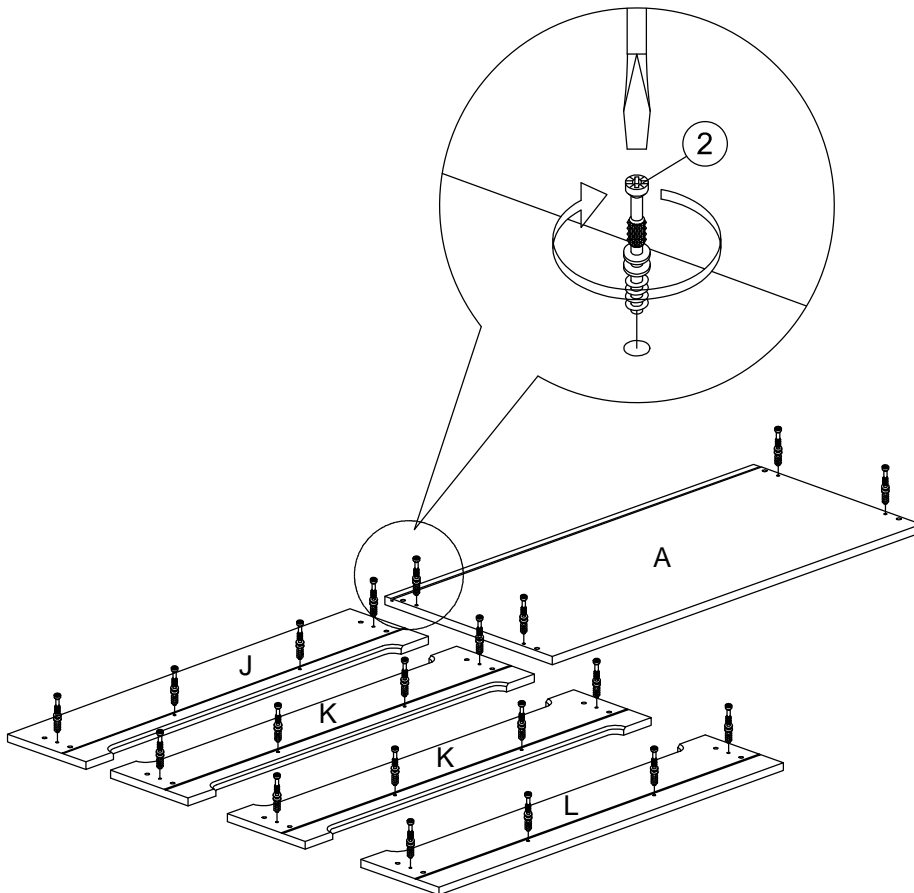

Assembly Instruction

Model : WI7500

PART LIST

Assembly Instruction

Hardware List

No.	SHAPE	DESCRIPTION	Qty.
1		8x25mm Wood Dowel	46Pcs
2		15MM Myfix Minifix	20Sets
3		M5x8mm Screw (Euro Screw)	16Pcs
4		M3x16mm Screw	8Pcs
5		M3.5x15mm Screw	72Pcs
6		M4x38mm Screw	28Pcs
7		Jcbc 'W' M6 x 40mm	8Pcs
8		L Bracket	16Pcs

9		Nail Leg	4Pcs
10		Z Bracket (Big)	4Pcs
11		Metal Drawer Slide 14" (350mm)	4Sets
12		Minifix Cap	8Pcs
13		Metal Corner Bracket	4Pcs
14		L Key	1Pc

STEP 1

Assembly Instruction

STEP 2

STEP 3

Assembly Instruction