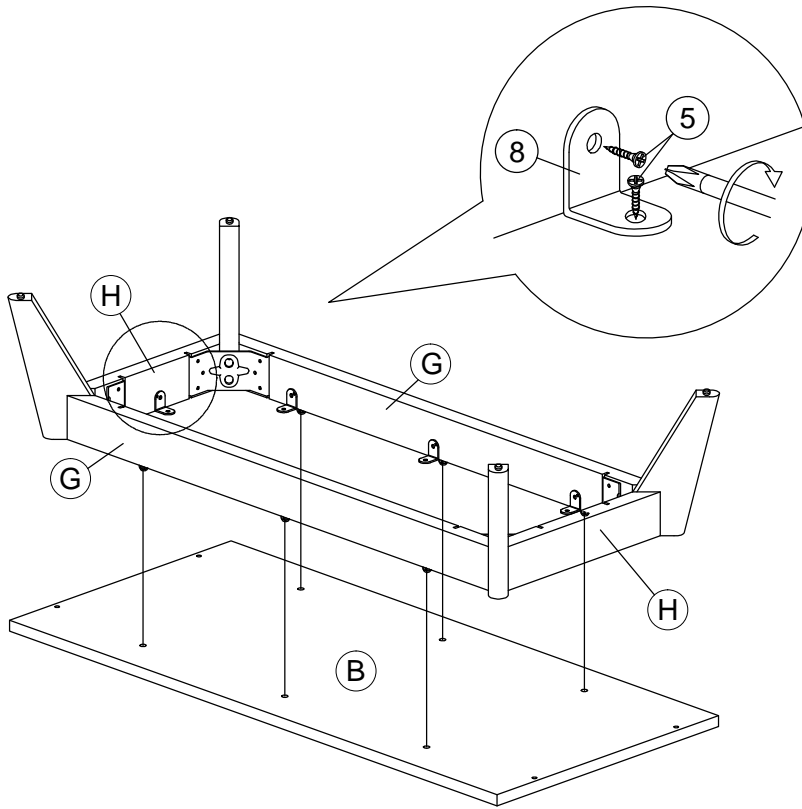

Assembly Instruction

Model : WI7500

PART LIST

Assembly Instruction

Hardware List

No.	SHAPE	DESCRIPTION	Qty.
1		8x25mm Wood Dowel	46Pcs
2		15MM Myfix Minifix	20Sets
3		M5x8mm Screw (Euro Screw)	16Pcs
4		M3x16mm Screw	8Pcs
5		M3.5x15mm Screw	72Pcs
6		M4x38mm Screw	28Pcs
7		Jcbc 'W' M6 x 40mm	8Pcs
8		L Bracket	16Pcs

STEP 4

STEP 5

Assembly Instruction

STEP 6

STEP 7

Assembly Instruction

STEP 8

STEP 9

STEP 10

Assembly Instruction

STEP 11

STEP 12

STEP 13

Assembly Instruction

STEP 14

Complete