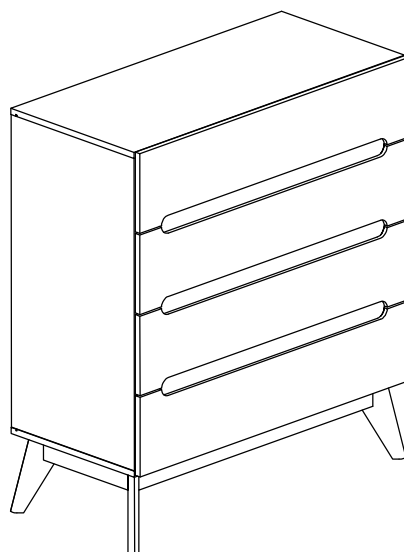

Assembly Instruction

Model : WI7500

PART LIST

Assembly Instruction

Hardware List

No.	SHAPE	DESCRIPTION	Qty.
1		8x25mm Wood Dowel	46Pcs
2		15MM Myfix Minifix	20Sets
3		M5x8mm Screw (Euro Screw)	16Pcs
4		M3x16mm Screw	8Pcs
5		M3.5x15mm Screw	72Pcs
6		M4x38mm Screw	28Pcs
7		Jcbc 'W' M6 x 40mm	8Pcs
8		L Bracket	16Pcs

9		Nail Leg	4Pcs
10		Z Bracket (Big)	4Pcs
11		Metal Drawer Slide 14" (350mm)	4Sets
12		Minifix Cap	8Pcs
13		Metal Corner Bracket	4Pcs
14		L Key	1Pc

STEP 1

Assembly Instruction

STEP 2

STEP 3

Assembly Instruction