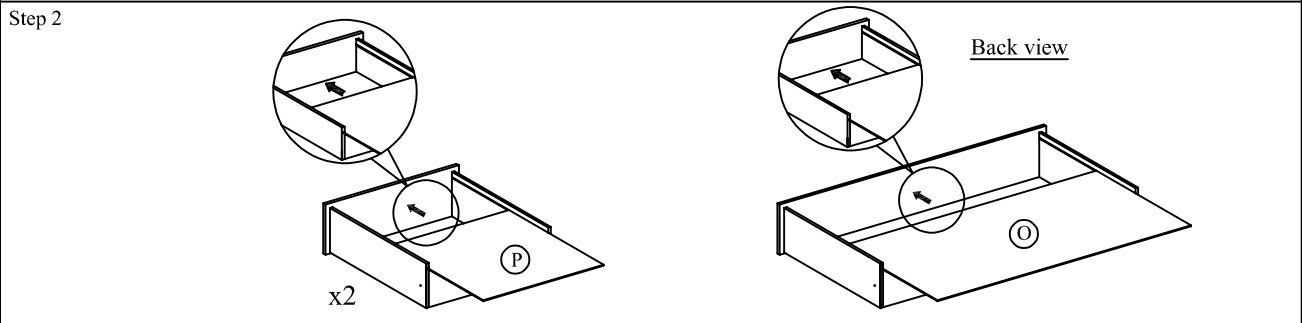

Assembly Instruction

CF 9270-A (4'6" FULL)		
A		Headboard 1pc
B		Footboard 1pc
C		Side Rail 2pcs
D		Side Wing 2pcs
E		Footboard Side Legs 80 x 35 x 50(4) 2pcs
F		Center Rail 1820mm 1pc
G		10 Star 1397mm 1pc
H		Support Legs 265mm 3pcs
I		Side Rail Support Legs 266 x 60 x 15mm 4pcs
J		Footboard Front Panel 1pc
K		Side Rail Front Panel 2pcs
L		Left Side Panel 3pcs
R		Right Side Panel 3pcs
M		Footboard Back Panel 1pc
N		Side Rail Back Panel 2pcs
O		Footboard Bottom Panel 1pc
P		Side Rail Bottom Panel 2pcs
Q		Bottom Panel Big Support Wood 7pcs
S		Bottom Panel Small Support Wood 4pcs
HARDWARE		
1		JCBC M6 x 60 3pcs
2		JCBC M6 x 50 12pcs
3		Allen Key 100mm 1pc
4		Allen Key 70mm 1pc
5		CSK Screw 16mm 56pcs
6		CSK Screw 28mm 8pcs
7		CSK Screw 32mm 56pcs
8		CSK Screw 50mm 24pcs
9		JCBB M8 x 20 4pcs
10		Small Adjuster 3pcs
11		Wood Dowel 20mm 8pcs
12		Metal Stopper 6pcs
13		Roller 14pcs
14		Spring Washers 10pcs
15		Flat Washers 10pcs