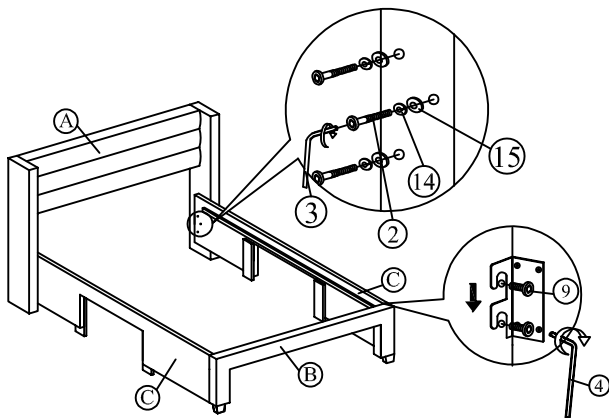

Assembly Instruction

CF 9270-A (4'6" FULL)		
A		Headboard 1pc
B		Footboard 1pc
C		Side Rail 2pcs
D		Side Wing 2pcs
E		Footboard Side Legs 80 x 35 x 50(4) 2pcs
F		Center Rail 1820mm 1pc
G		10 Star 1397mm 1pc
H		Support Legs 265mm 3pcs
I		Side Rail Support Legs 266 x 60 x 15mm 4pcs
J		Footboard Front Panel 1pc
K		Side Rail Front Panel 2pcs
L		Left Side Panel 3pcs
R		Right Side Panel 3pcs
M		Footboard Back Panel 1pc
N		Side Rail Back Panel 2pcs
O		Footboard Bottom Panel 1pc
P		Side Rail Bottom Panel 2pcs
Q		Bottom Panel Big Support Wood 7pcs
S		Bottom Panel Small Support Wood 4pcs
HARDWARE		
1		JCBC M6 x 60 3pcs
2		JCBC M6 x 50 12pcs
3		Allen Key 100mm 1pc
4		Allen Key 70mm 1pc
5		CSK Screw 16mm 56pcs
6		CSK Screw 28mm 8pcs
7		CSK Screw 32mm 56pcs
8		CSK Screw 50mm 24pcs
9		JCBB M8 x 20 4pcs
10		Small Adjuster 3pcs
11		Wood Dowel 20mm 8pcs
12		Metal Stopper 6pcs
13		Roller 14pcs
14		Spring Washers 10pcs
15		Flat Washers 10pcs

Assembly Instruction

Step 6

Step 7

Step 8

Step 9

Step 10