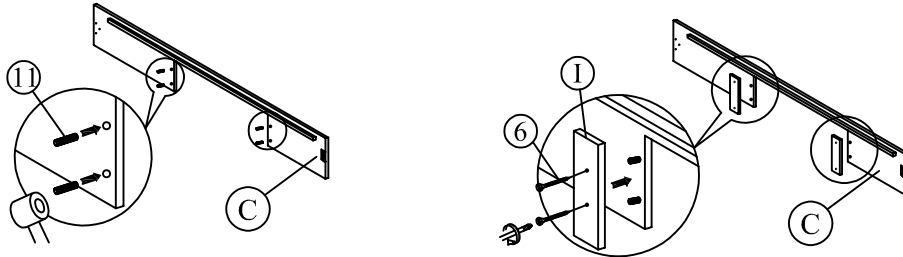

Assembly Instruction

Step 6

Step 7

Step 8

Step 9

Step 10