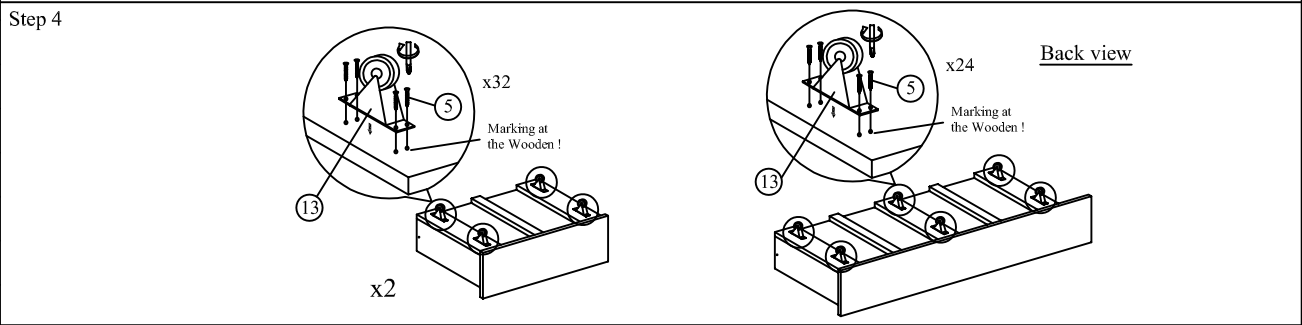

Assembly Instruction

CF 9270-A (4'6" FULL)		
A		Headboard 1pc
B		Footboard 1pc
C		Side Rail 2pcs
D		Side Wing 2pcs
E		Footboard Side Legs 80 x 35 x 50(4) 2pcs
F		Center Rail 1820mm 1pc
G		10 Star 1397mm 1pc
H		Support Legs 265mm 3pcs
I		Side Rail Support Legs 266 x 60 x 15mm 4pcs
J		Footboard Front Panel 1pc
K		Side Rail Front Panel 2pcs
L		Left Side Panel 3pcs
R		Right Side Panel 3pcs
M		Footboard Back Panel 1pc
N		Side Rail Back Panel 2pcs
O		Footboard Bottom Panel 1pc
P		Side Rail Bottom Panel 2pcs
Q		Bottom Panel Big Support Wood 7pcs
S		Bottom Panel Small Support Wood 4pcs
HARDWARE		
1		JCBC M6 x 60 3pcs
2		JCBC M6 x 50 12pcs
3		Allen Key 100mm 1pc
4		Allen Key 70mm 1pc
5		CSK Screw 16mm 56pcs
6		CSK Screw 28mm 8pcs
7		CSK Screw 32mm 56pcs
8		CSK Screw 50mm 24pcs
9		JCBB M8 x 20 4pcs
10		Small Adjuster 3pcs
11		Wood Dowel 20mm 8pcs
12		Metal Stopper 6pcs
13		Roller 14pcs
14		Spring Washers 10pcs
15		Flat Washers 10pcs