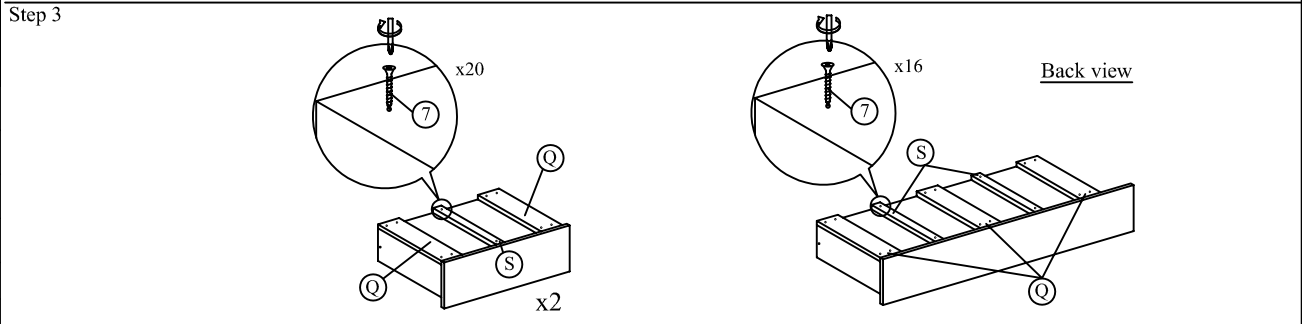

Assembly Instruction

CF 9270-A (4'6" FULL)		
A		Headboard 1pc
B		Footboard 1pc
C		Side Rail 2pcs
D		Side Wing 2pcs
E		Footboard Side Legs 80 x 35 x 50(4) 2pcs
F		Center Rail 1820mm 1pc
G		10 Star 1397mm 1pc
H		Support Legs 265mm 3pcs
I		Side Rail Support Legs 266 x 60 x 15mm 4pcs
J		Footboard Front Panel 1pc
K		Side Rail Front Panel 2pcs
L		Left Side Panel 3pcs
R		Right Side Panel 3pcs
M		Footboard Back Panel 1pc
N		Side Rail Back Panel 2pcs
O		Footboard Bottom Panel 1pc
P		Side Rail Bottom Panel 2pcs
Q		Bottom Panel Big Support Wood 7pcs
S		Bottom Panel Small Support Wood 4pcs
HARDWARE		
1		JCBC M6 x 60 3pcs
2		JCBC M6 x 50 12pcs
3		Allen Key 100mm 1pc
4		Allen Key 70mm 1pc
5		CSK Screw 16mm 56pcs
6		CSK Screw 28mm 8pcs
7		CSK Screw 32mm 56pcs
8		CSK Screw 50mm 24pcs
9		JCBB M8 x 20 4pcs
10		Small Adjuster 3pcs
11		Wood Dowel 20mm 8pcs
12		Metal Stopper 6pcs
13		Roller 14pcs
14		Spring Washers 10pcs
15		Flat Washers 10pcs