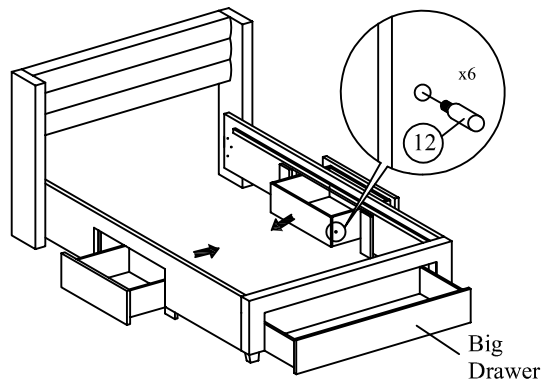

Assembly Instruction

CF 9270-A (4'6" FULL)		
A		Headboard 1pc
B		Footboard 1pc
C		Side Rail 2pcs
D		Side Wing 2pcs
E		Footboard Side Legs 80 x 35 x 50(4) 2pcs
F		Center Rail 1820mm 1pc
G		10 Star 1397mm 1pc
H		Support Legs 265mm 3pcs
I		Side Rail Support Legs 266 x 60 x 15mm 4pcs
J		Footboard Front Panel 1pc
K		Side Rail Front Panel 2pcs
L		Left Side Panel 3pcs
R		Right Side Panel 3pcs
M		Footboard Back Panel 1pc
N		Side Rail Back Panel 2pcs
O		Footboard Bottom Panel 1pc
P		Side Rail Bottom Panel 2pcs
Q		Bottom Panel Big Support Wood 7pcs
S		Bottom Panel Small Support Wood 4pcs
HARDWARE		
1		JCBC M6 x 60 3pcs
2		JCBC M6 x 50 12pcs
3		Allen Key 100mm 1pc
4		Allen Key 70mm 1pc
5		CSK Screw 16mm 56pcs
6		CSK Screw 28mm 8pcs
7		CSK Screw 32mm 56pcs
8		CSK Screw 50mm 24pcs
9		JCBB M8 x 20 4pcs
10		Small Adjuster 3pcs
11		Wood Dowel 20mm 8pcs
12		Metal Stopper 6pcs
13		Roller 14pcs
14		Spring Washers 10pcs
15		Flat Washers 10pcs

Assembly Instruction

Step 6

Step 7

Step 8

Step 9

Step 10