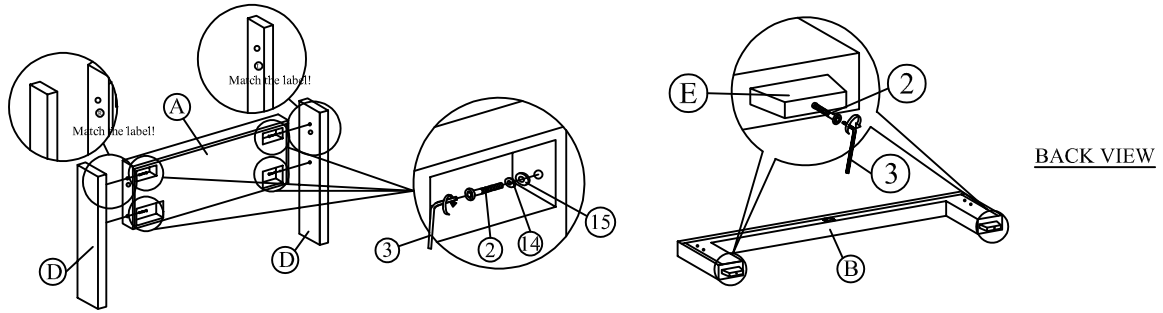

Assembly Instruction

Step 6

Step 7