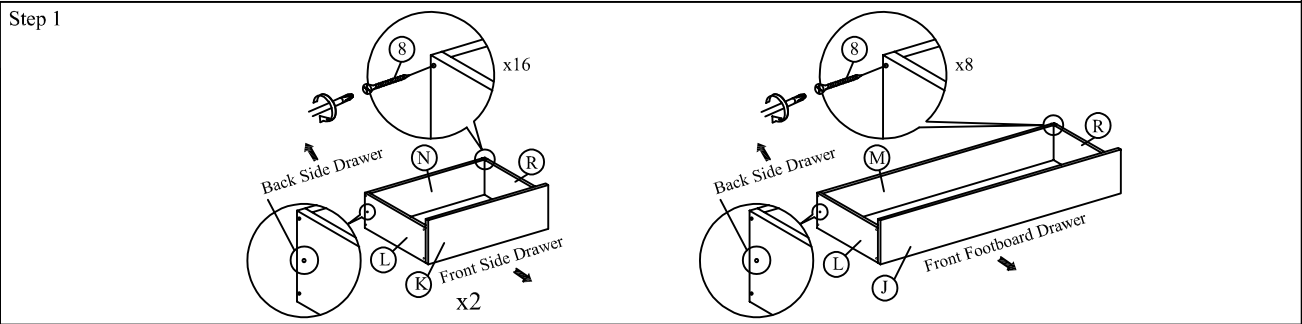

Assembly Instruction

CF 9270-A (4'6" FULL)		
A		Headboard 1pc
B		Footboard 1pc
C		Side Rail 2pcs
D		Side Wing 2pcs
E		Footboard Side Legs 80 x 35 x 50(4) 2pcs
F		Center Rail 1820mm 1pc
G		10 Star 1397mm 1pc
H		Support Legs 265mm 3pcs
I		Side Rail Support Legs 266 x 60 x 15mm 4pcs
J		Footboard Front Panel 1pc
K		Side Rail Front Panel 2pcs
L		Left Side Panel 3pcs
R		Right Side Panel 3pcs
M		Footboard Back Panel 1pc
N		Side Rail Back Panel 2pcs
O		Footboard Bottom Panel 1pc
P		Side Rail Bottom Panel 2pcs
Q		Bottom Panel Big Support Wood 7pcs
S		Bottom Panel Small Support Wood 4pcs
HARDWARE		
1		JCBC M6 x 60 3pcs
2		JCBC M6 x 50 12pcs
3		Allen Key 100mm 1pc
4		Allen Key 70mm 1pc
5		CSK Screw 16mm 56pcs
6		CSK Screw 28mm 8pcs
7		CSK Screw 32mm 56pcs
8		CSK Screw 50mm 24pcs
9		JCBB M8 x 20 4pcs
10		Small Adjuster 3pcs
11		Wood Dowel 20mm 8pcs
12		Metal Stopper 6pcs
13		Roller 14pcs
14		Spring Washers 10pcs
15		Flat Washers 10pcs