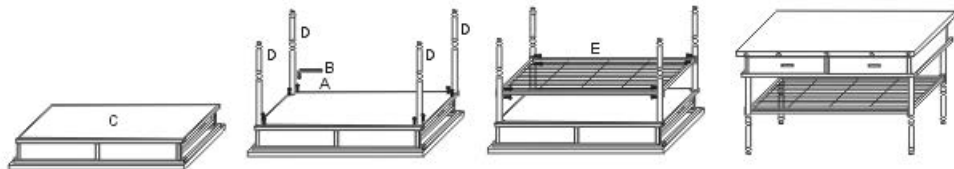

NO .	QTY	DRAWING	DESCRIPTION
A	16		1/4X 16mm
B	1		Allen Key
C	1		Top
D	4		Legs
E	1		Shelf

Note: Pls do not tighten all bolts until the table is assembled completely. Once assembled, tighten all bolts before attaching the table.

Note: Pls ne pas serrer tous les boulons jusqu'à ce que la table est assemblée complètement. Une fois assemblée, serrer tous les boulons avant de fixer la table.

Step 1

Step 2

Step 3

Step 4