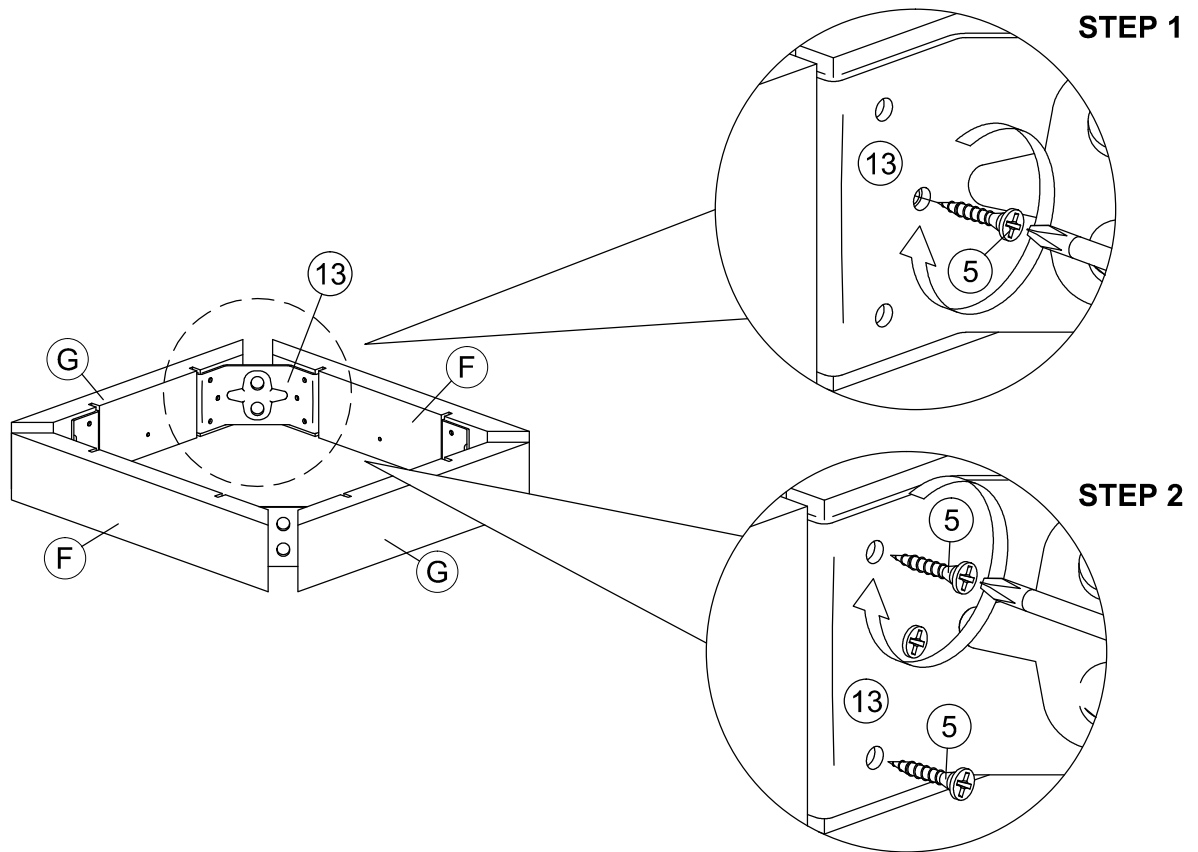

Assembly Instruction

Model : WI7498

Part List

Assembly Instruction

Hardware List

No.	SHAPE	DESCRIPTION	Qty.
1		8x25mm Wood Dowel	20Pcs
2		15MM Myfix Minifix	10Sets
3		M5x8mm Screw (Euro Screw)	12Pcs
4		M3x16mm Screw	4Pcs
5		M3.5x15mm Screw	44Pcs
6		M4x38mm Screw	17Pcs
7		Jcbc 'W' M6 x 40mm	8Pcs
8		L Bracket	4 Pcs

9		Nail Leg	4Pcs
10		Z Bracket (Big)	2Pcs
11		Metal Drawer Slide 14" (350mm)	3 Sets
12		Minifix Cap	6Pcs
13		Metal Corner Bracket	4Pcs
14		L Key	1Pc

STEP 1

Assembly Instruction

STEP 2

STEP 3

Assembly Instruction

STEP 4

STEP 5

Assembly Instruction

STEP 6

STEP 7

Assembly Instruction

STEP 8

STEP 9