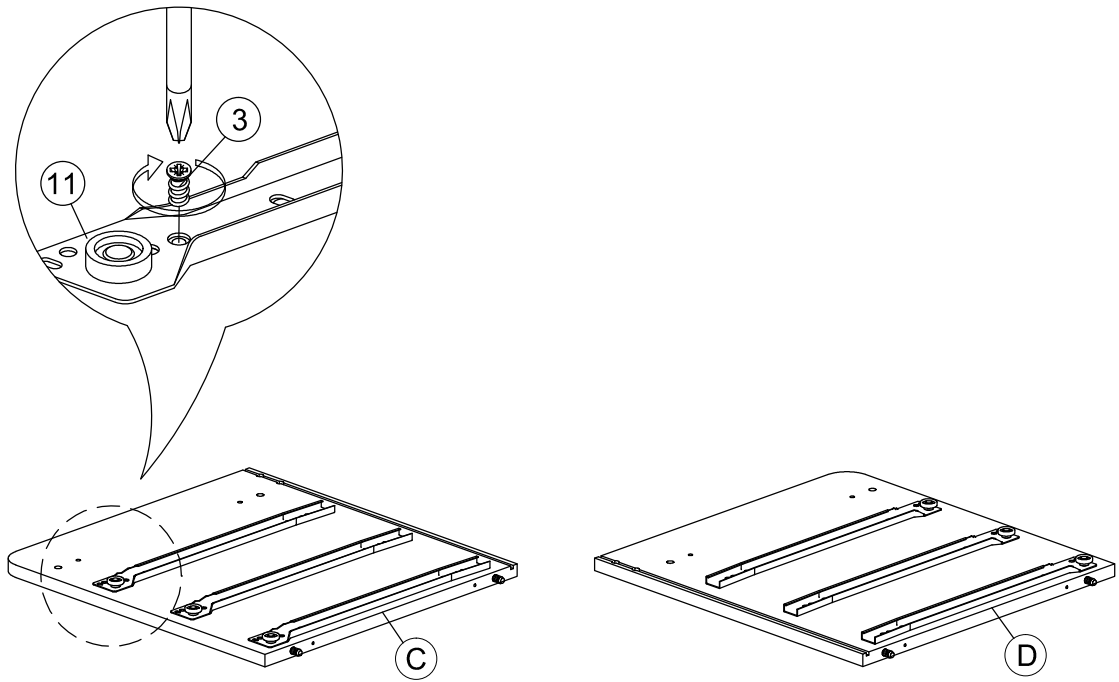

Assembly Instruction

Model : WI7498

Part List

Assembly Instruction

Hardware List

No.	SHAPE	DESCRIPTION	Qty.
1		8x25mm Wood Dowel	20Pcs
2		15MM Myfix Minifix	10Sets
3		M5x8mm Screw (Euro Screw)	12Pcs
4		M3x16mm Screw	4Pcs
5		M3.5x15mm Screw	44Pcs
6		M4x38mm Screw	17Pcs
7		Jcbc 'W' M6 x 40mm	8Pcs
8		L Bracket	4 Pcs

9		Nail Leg	4Pcs
10		Z Bracket (Big)	2Pcs
11		Metal Drawer Slide 14" (350mm)	3 Sets
12		Minifix Cap	6Pcs
13		Metal Corner Bracket	4Pcs
14		L Key	1Pc

STEP 1

Assembly Instruction

STEP 2

STEP 3

Assembly Instruction