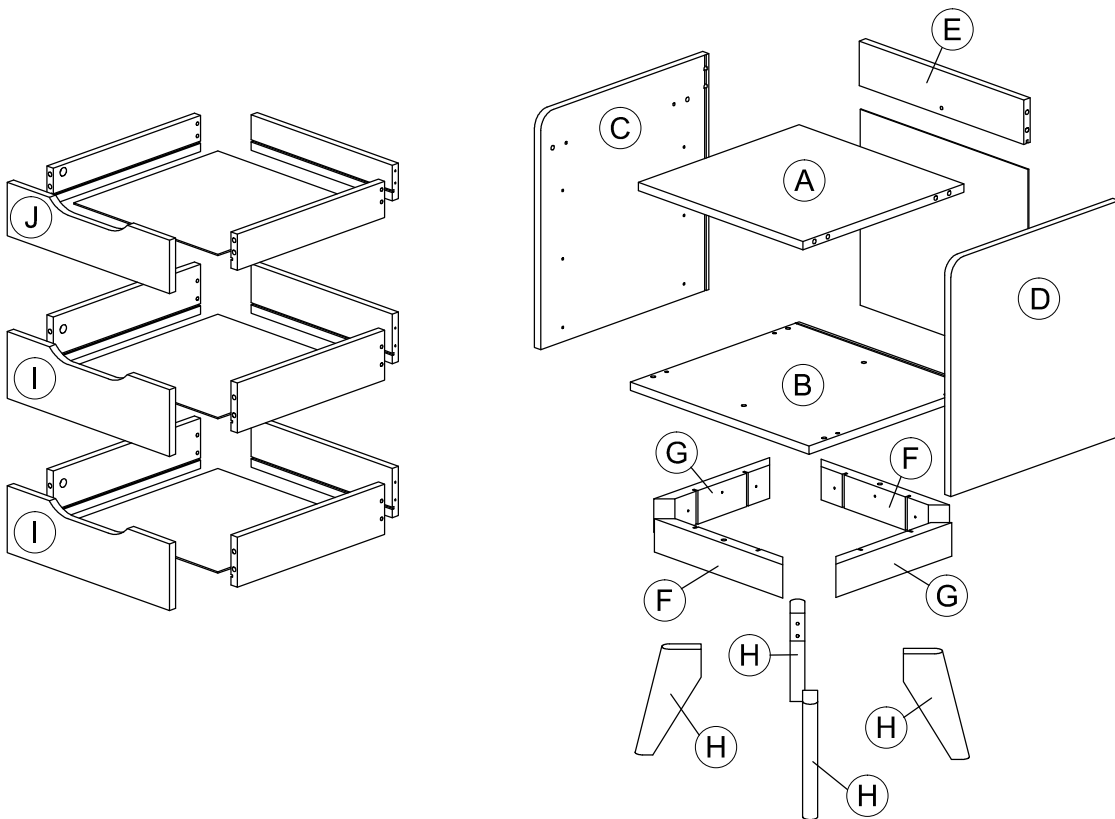

Assembly Instruction

Model : WI7498

Part List

Assembly Instruction

Hardware List

No.	SHAPE	DESCRIPTION	Qty.
1		8x25mm Wood Dowel	20Pcs
2		15MM Myfix Minifix	10Sets
3		M5x8mm Screw (Euro Screw)	12Pcs
4		M3x16mm Screw	4Pcs
5		M3.5x15mm Screw	44Pcs
6		M4x38mm Screw	17Pcs
7		Jcbc 'W' M6 x 40mm	8Pcs
8		L Bracket	4 Pcs

9		Nail Leg	4Pcs
10		Z Bracket (Big)	2Pcs
11		Metal Drawer Slide 14" (350mm)	3 Sets
12		Minifix Cap	6Pcs
13		Metal Corner Bracket	4Pcs
14		L Key	1Pc

STEP 1

Assembly Instruction

STEP 2

STEP 3

Assembly Instruction