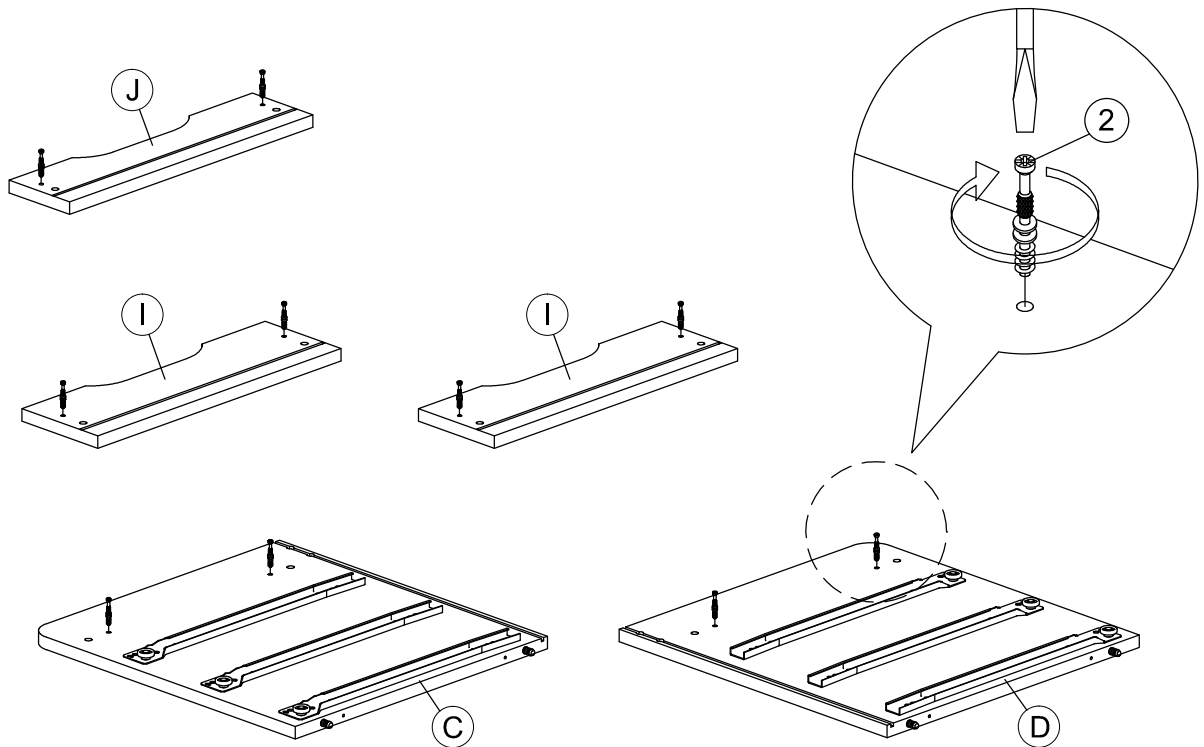

Assembly Instruction

Model : WI7498

Part List

Assembly Instruction

Hardware List

No.	SHAPE	DESCRIPTION	Qty.
1		8x25mm Wood Dowel	20Pcs
2		15MM Myfix Minifix	10Sets
3		M5x8mm Screw (Euro Screw)	12Pcs
4		M3x16mm Screw	4Pcs
5		M3.5x15mm Screw	44Pcs
6		M4x38mm Screw	17Pcs
7		Jcbc 'W' M6 x 40mm	8Pcs
8		L Bracket	4 Pcs

9		Nail Leg	4Pcs
10		Z Bracket (Big)	2Pcs
11		Metal Drawer Slide 14" (350mm)	3 Sets
12		Minifix Cap	6Pcs
13		Metal Corner Bracket	4Pcs
14		L Key	1Pc

STEP 1

Assembly Instruction

STEP 2

STEP 3

Assembly Instruction

STEP 4

STEP 5

Assembly Instruction

STEP 6

STEP 7

Assembly Instruction

STEP 8

STEP 9