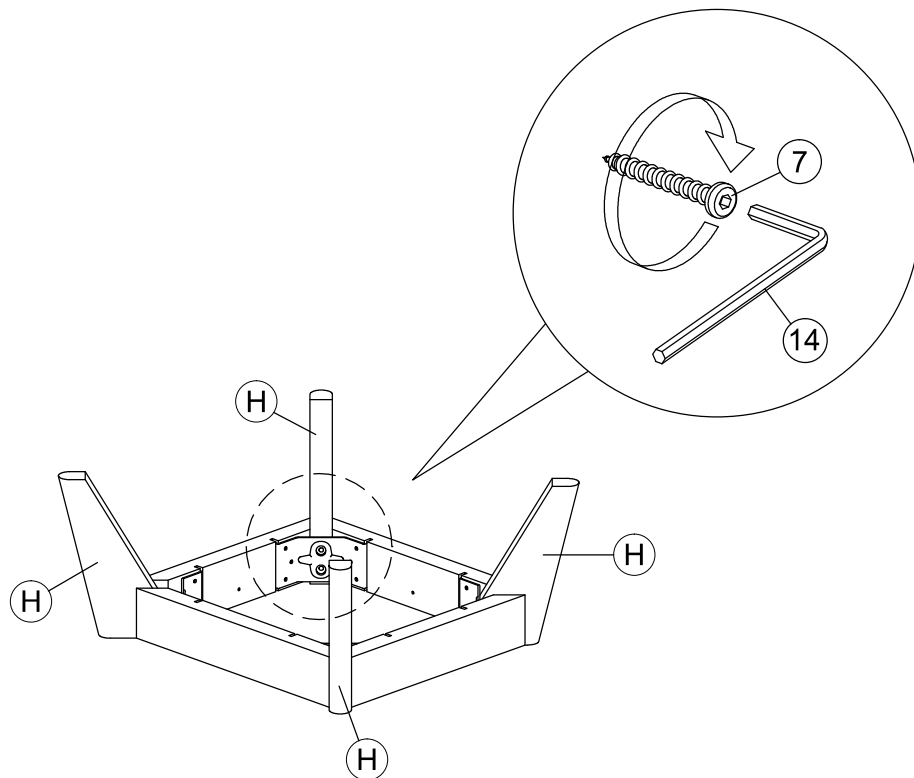

Assembly Instruction

Model : WI7498

Part List

Assembly Instruction

Hardware List

No.	SHAPE	DESCRIPTION	Qty.
1		8x25mm Wood Dowel	20Pcs
2		15MM Myfix Minifix	10Sets
3		M5x8mm Screw (Euro Screw)	12Pcs
4		M3x16mm Screw	4Pcs
5		M3.5x15mm Screw	44Pcs
6		M4x38mm Screw	17Pcs
7		Jcbc 'W' M6 x 40mm	8Pcs
8		L Bracket	4 Pcs

9		Nail Leg	4Pcs
10		Z Bracket (Big)	2Pcs
11		Metal Drawer Slide 14" (350mm)	3 Sets
12		Minifix Cap	6Pcs
13		Metal Corner Bracket	4Pcs
14		L Key	1Pc

STEP 1

Assembly Instruction

STEP 2

STEP 3

Assembly Instruction

STEP 4

STEP 5

Assembly Instruction

STEP 6

STEP 7

Assembly Instruction

STEP 8

STEP 9