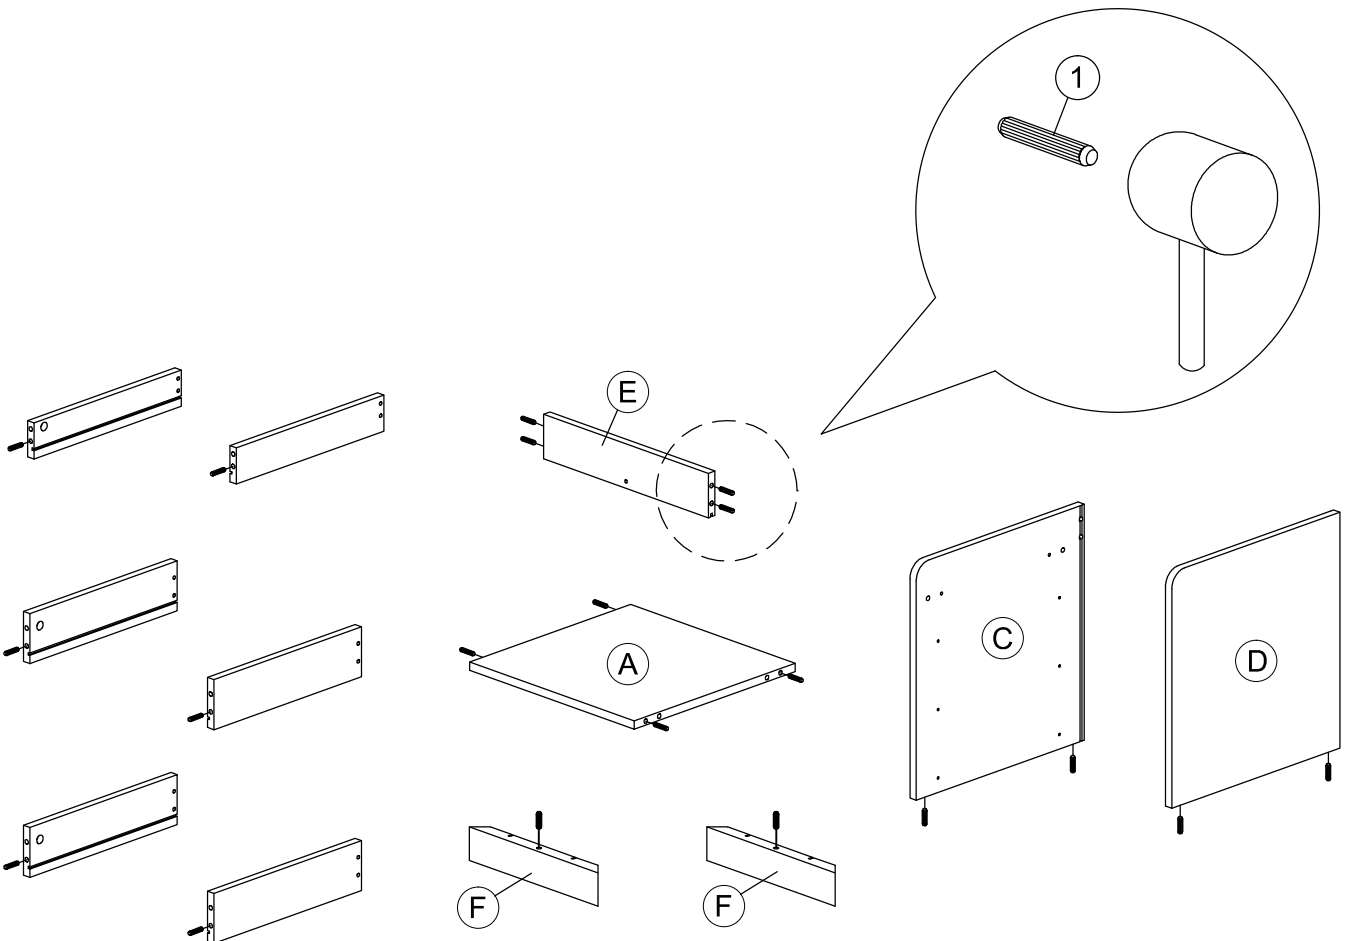

Assembly Instruction

Model : WI7498

Part List

Assembly Instruction

Hardware List

No.	SHAPE	DESCRIPTION	Qty.
1		8x25mm Wood Dowel	20Pcs
2		15MM Myfix Minifix	10Sets
3		M5x8mm Screw (Euro Screw)	12Pcs
4		M3x16mm Screw	4Pcs
5		M3.5x15mm Screw	44Pcs
6		M4x38mm Screw	17Pcs
7		Jcbc 'W' M6 x 40mm	8Pcs
8		L Bracket	4 Pcs

9		Nail Leg	4Pcs
10		Z Bracket (Big)	2Pcs
11		Metal Drawer Slide 14" (350mm)	3 Sets
12		Minifix Cap	6Pcs
13		Metal Corner Bracket	4Pcs
14		L Key	1Pc

STEP 1

Assembly Instruction

STEP 2

STEP 3

Assembly Instruction