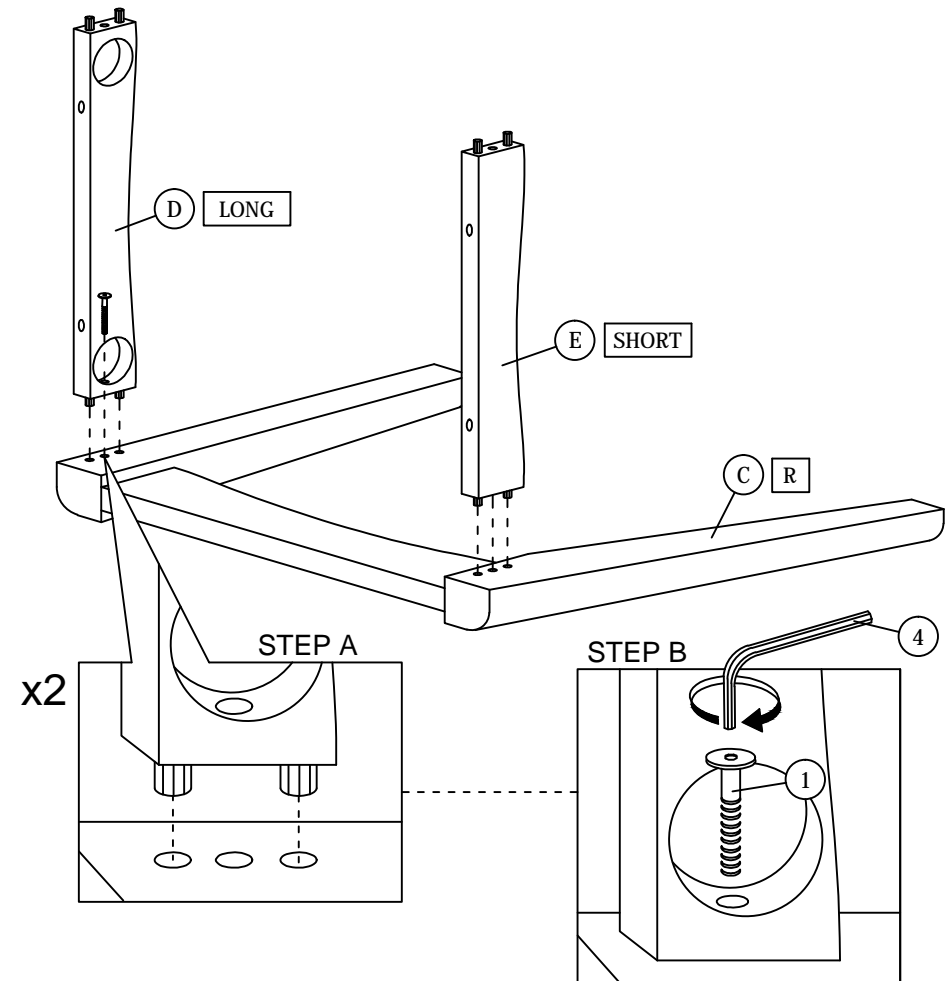

NOTE : THE LIST AND QUANTITY SHOWN ARE FOR 1 UNIT ASSEMBLY.
 Tool needed : Screwdriver & Hammer (not provided).

PART LIST		
ITEM	DESCRIPTION	QTY
A	CHAIR	1 PC
B	LEG (L)	1 PC
C	LEG (R)	1 PC
D	SUPPORT RAIL (LONG)	1 PC
E	SUPPORT RAIL (SHORT)	1 PC

HARDWARE LIST		
ITEM	DESCRIPTION	QTY
1	JCBC Bolt M6 x 50mm 	4 PCS
2	WOOD SCREW M4 x 38mm 	4 PCS
3	WOOD DOWEL M10 x 40mm 	8 PCS
4	M4 ALLEN KEY (BALL SHAPE) 	1 PC

STEP 1

STEP 2

STEP 3

STEP 4

Note : Follow the line drawing to assemble the chair leg.

STEP 5

ASSEMBLY INSTRUCTIONS

Read this instruction carefully. See hardware and furniture part list for guidance. Be sure all parts are complete, before you assemble. Place all wooden furniture parts on a clean and flat soft surface to prevent from being scratched. Follow the figure to start assembling.

NOTE : THE LIST AND QUANTITY SHOWN ARE FOR 1 UNIT ASSEMBLY.

PART LIST		
ITEM	DESCRIPTION	QTY
A	TABLE TOP	1 PC
B	LEGS	4 PCS

PART LIST		
ITEM	DESCRIPTION	QTY
1	JCBC BOLT M6 x 60mm 	8 PCS
2	M6 FLAT WASHER 	8 PCS
3	M6 SPRING WASHER 	8 PCS
4	M4 ALLEN KEY 	1 PC