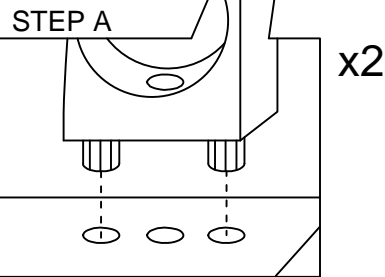

NOTE : THE LIST AND QUANTITY SHOWN ARE FOR 1 UNIT ASSEMBLY.
 Tool needed : Screwdriver & Hammer (not provided).

PART LIST		
ITEM	DESCRIPTION	QTY
A	CHAIR	1 PC
B	LEG (L)	1 PC
C	LEG (R)	1 PC
D	SUPPORT RAIL (LONG)	1 PC
E	SUPPORT RAIL (SHORT)	1 PC

HARDWARE LIST		
ITEM	DESCRIPTION	QTY
1	JCBC Bolt M6 x 50mm 	4 PCS
2	WOOD SCREW M4 x 38mm 	4 PCS
3	WOOD DOWEL M10 x 40mm 	8 PCS
4	M4 ALLEN KEY (BALL SHAPE) 	1 PC

STEP 1

STEP 2

STEP 3

STEP 4

Note : Follow the line drawing to assemble the chair leg.