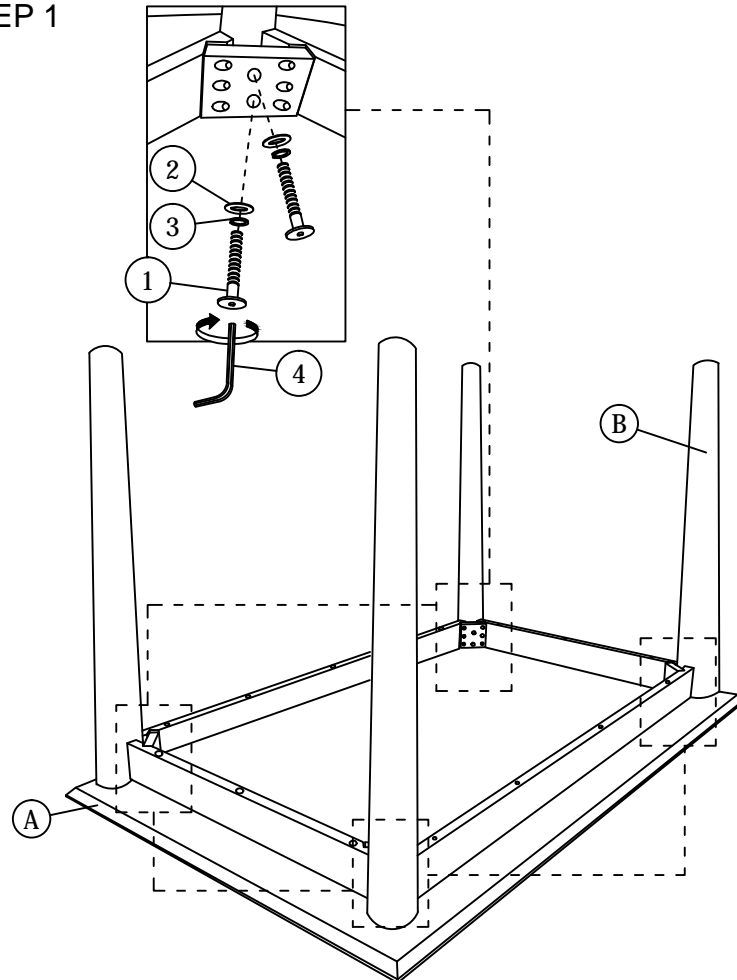

ASSEMBLY INSTRUCTIONS

Read this instruction carefully. See hardware and furniture part list for guidance. Be sure all parts are complete, before you assemble. Place all wooden furniture parts on a clean and flat soft surface to prevent from being scratched. Follow the figure to start assembling.

CAUTIONS : 1. Do not FULLY - TIGHTEN the nut or nut bolt until all nut or bolt is ready assembled.
2. Do not OVER - TIGHTEN the nut or bolt to avoid causing damages to the thread.
3. Keep all hardware parts out of reach of children.

NOTE : THE LIST AND QUANTITY SHOWN ARE FOR 1 UNIT ASSEMBLY.

PART LIST		
ITEM	DESCRIPTION	QTY
A	TABLE TOP	1 PC
B	LEGS	4 PCS

PART LIST		
ITEM	DESCRIPTION	QTY
1	JCBC BOLT M6 x 60mm	8 PCS
2	M6 FLAT WASHER	8 PCS
3	M6 SPRING WASHER	8 PCS
4	M4 ALLEN KEY	1 PC

STEP 1

STEP 2