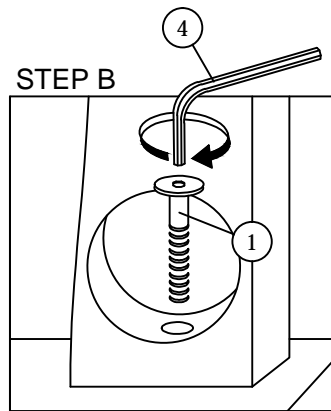

NOTE : THE LIST AND QUANTITY SHOWN ARE FOR 1 UNIT ASSEMBLY.
 Tool needed : Screwdriver & Hammer (not provided).

PART LIST		
ITEM	DESCRIPTION	QTY
A	CHAIR	1 PC
B	LEG (L)	1 PC
C	LEG (R)	1 PC
D	SUPPORT RAIL (LONG)	1 PC
E	SUPPORT RAIL (SHORT)	1 PC

HARDWARE LIST		
ITEM	DESCRIPTION	QTY
1	JCBC Bolt M6 x 50mm 	4 PCS
2	WOOD SCREW M4 x 38mm 	4 PCS
3	WOOD DOWEL M10 x 40mm 	8 PCS
4	M4 ALLEN KEY (BALL SHAPE) 	1 PC

STEP 1

STEP 2

STEP 3

STEP 4

Note : Follow the line drawing to assemble the chair leg.

STEP 5

ASSEMBLY INSTRUCTIONS

Read this instruction carefully. See hardware and furniture part list for guidance. Be sure all parts are complete, before you assemble. Place all wooden furniture parts on a clean and flat soft surface to prevent from being scratched. Follow the figure to start assembling.

NOTE : THE LIST AND QUANTITY SHOWN ARE FOR 1 UNIT ASSEMBLY.

PART LIST		
ITEM	DESCRIPTION	QTY
A	TABLE TOP	1 PC
B	LEGS	4 PCS

PART LIST		
ITEM	DESCRIPTION	QTY
1	JCBC BOLT M6 x 60mm 	8 PCS
2	M6 FLAT WASHER 	8 PCS
3	M6 SPRING WASHER 	8 PCS
4	M4 ALLEN KEY 	1 PC