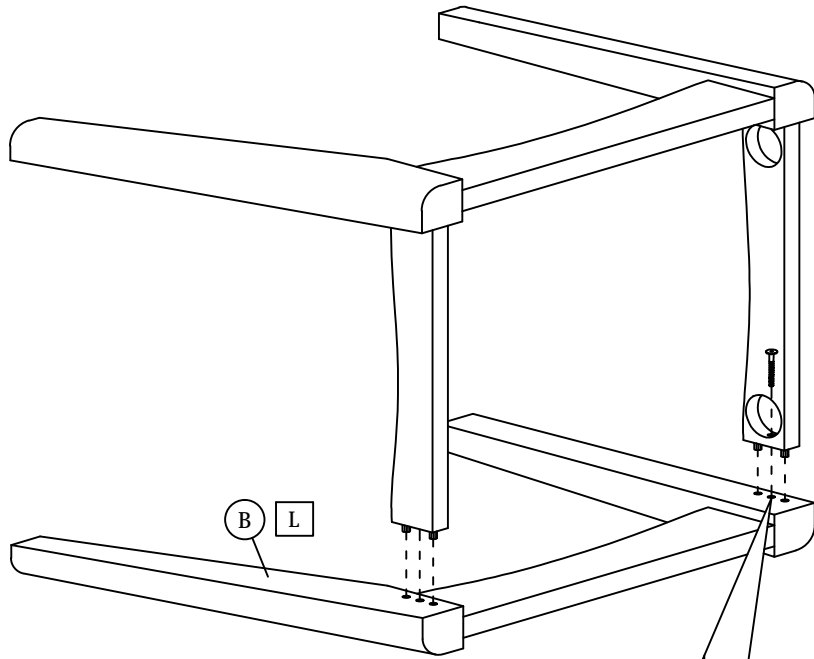

NOTE : THE LIST AND QUANTITY SHOWN ARE FOR 1 UNIT ASSEMBLY.
 Tool needed : Screwdriver & Hammer (not provided).

PART LIST		
ITEM	DESCRIPTION	QTY
A	CHAIR	1 PC
B	LEG (L)	1 PC
C	LEG (R)	1 PC
D	SUPPORT RAIL (LONG)	1 PC
E	SUPPORT RAIL (SHORT)	1 PC

HARDWARE LIST		
ITEM	DESCRIPTION	QTY
1	JCBC Bolt M6 x 50mm 	4 PCS
2	WOOD SCREW M4 x 38mm 	4 PCS
3	WOOD DOWEL M10 x 40mm 	8 PCS
4	M4 ALLEN KEY (BALL SHAPE) 	1 PC

STEP 1

STEP 2

STEP 3

STEP 4

Note : Follow the line drawing to assemble the chair leg.