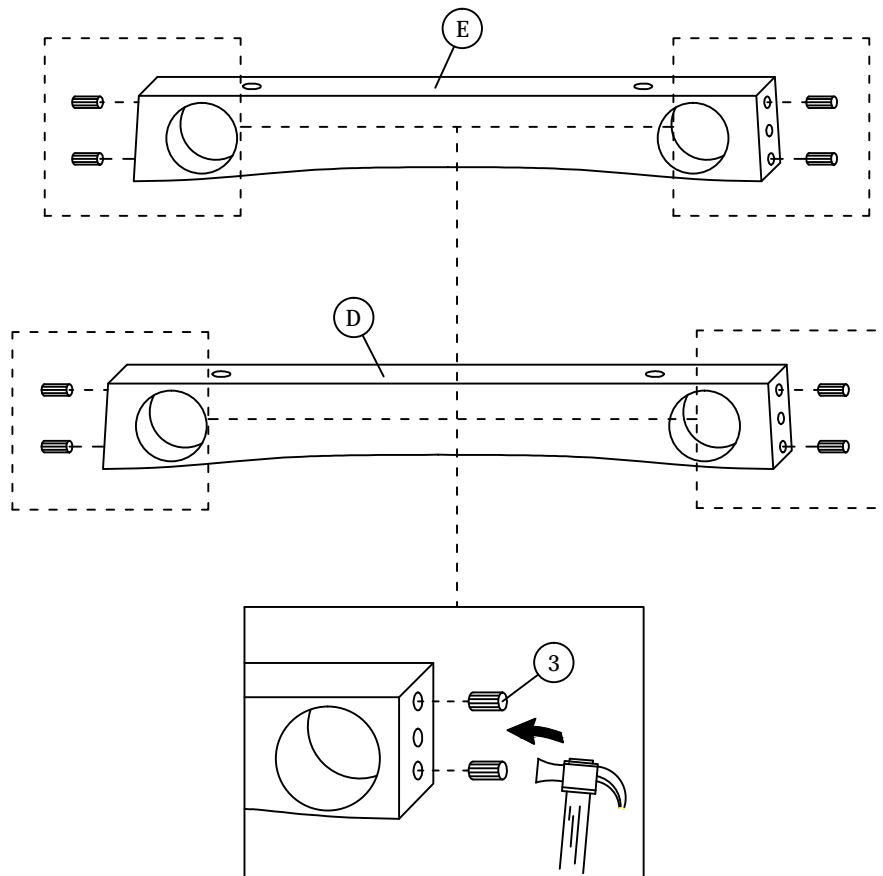

Read this instruction carefully. See hardware and furniture part list for guidance. Be sure all parts are complete, before you assemble. Place all wooden furniture parts on a clean and flat soft surface to prevent from being scratched. Follow the figure to start assembling.

CAUTIONS : 1. Do not FULLY - TIGHTEN the nut or nut bolt until all nut or bolt is ready assembled.
 2. Do not OVER - TIGHTEN the nut or bolt to avoid causing damages to the thread.
 3. Keep all hardware parts out of reach of children.

NOTE : THE LIST AND QUANTITY SHOWN ARE FOR 1 UNIT ASSEMBLY.
 Tool needed : Screwdriver & Hammer (not provided).

PART LIST		
ITEM	DESCRIPTION	QTY
A	CHAIR	1 PC
B	LEG (L)	1 PC
C	LEG (R)	1 PC
D	SUPPORT RAIL (LONG)	1 PC
E	SUPPORT RAIL (SHORT)	1 PC

HARDWARE LIST		
ITEM	DESCRIPTION	QTY
1	JCBC Bolt M6 x 50mm 	4 PCS
2	WOOD SCREW M4 x 38mm 	4 PCS
3	WOOD DOWEL M10 x 40mm 	8 PCS
4	M4 ALLEN KEY (BALL SHAPE) 	1 PC

STEP 1

STEP 2

STEP 3

STEP 4

Note : Follow the line drawing to assemble the chair leg.