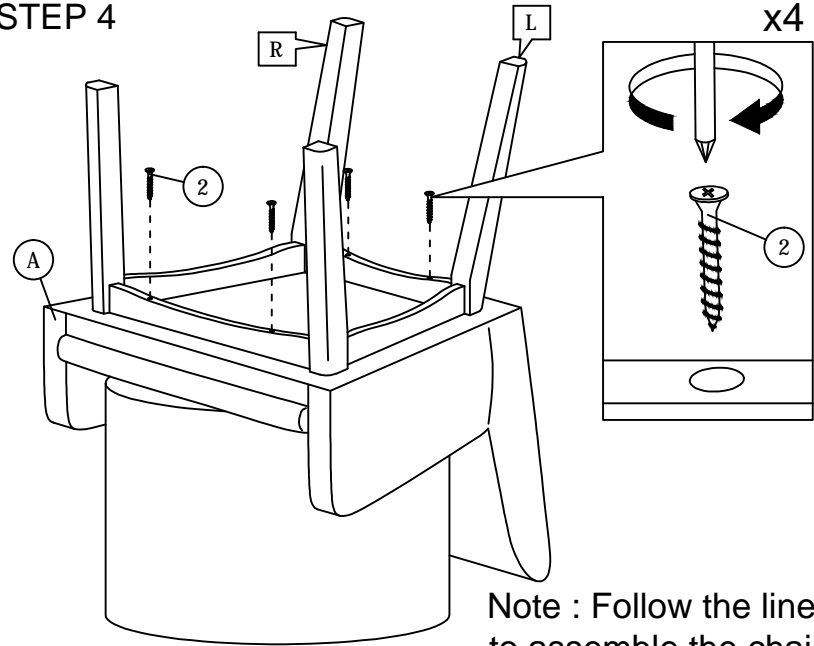

NOTE : THE LIST AND QUANTITY SHOWN ARE FOR 1 UNIT ASSEMBLY.
 Tool needed : Screwdriver & Hammer (not provided).

PART LIST		
ITEM	DESCRIPTION	QTY
A	CHAIR	1 PC
B	LEG (L)	1 PC
C	LEG (R)	1 PC
D	SUPPORT RAIL (LONG)	1 PC
E	SUPPORT RAIL (SHORT)	1 PC

HARDWARE LIST		
ITEM	DESCRIPTION	QTY
1	JCBC Bolt M6 x 50mm 	4 PCS
2	WOOD SCREW M4 x 38mm 	4 PCS
3	WOOD DOWEL M10 x 40mm 	8 PCS
4	M4 ALLEN KEY (BALL SHAPE) 	1 PC

STEP 1

STEP 2

STEP 3

STEP 4

Note : Follow the line drawing to assemble the chair leg.

STEP 5

ASSEMBLY INSTRUCTIONS

Read this instruction carefully. See hardware and furniture part list for guidance. Be sure all parts are complete, before you assemble. Place all wooden furniture parts on a clean and flat soft surface to prevent from being scratched. Follow the figure to start assembling.