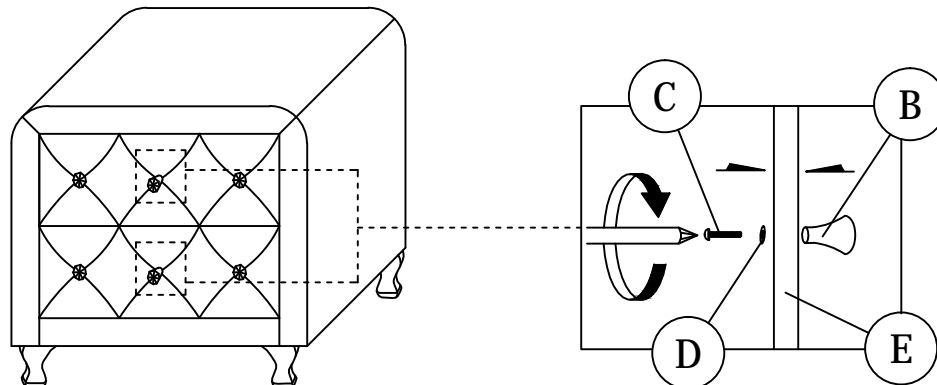

MODEL : BBT 3084

ASSEMBLY INSTRUCTIONS

Read this instruction carefully. See hardware and furniture part list for guidance. Be sure all parts are complete, before you assemble. Place all wooden furniture parts on a clean and flat soft surface to prevent from being scratched. Follow the figure to start assembling.

CAUTIONS : 1. Do not FULLY - TIGHTEN the nut or nut bolt until all nut or bolt is ready assembled.
 2. Do not OVER - TIGHTEN the nut or bolt to avoid causing damages to the thread.
 3. Keep all hardware parts out of reach of children.

NOTE : THE LIST AND QUANTITY SHOWN ARE FOR 1 UNIT ASSEMBLY.

PART LIST		
ITEM	DESCRIPTION	QTY
A	NIGHTSTAND	1 SET
B	HANDLE	2 PCS
C	HANDLE SCREW	2 PCS
D	FLAT WASHER	2 PCS
E	DRAWER	2 PCS
F	LEGS	4 PCS

PART LIST		
ITEM	DESCRIPTION	QTY
1	Wood Screw M4 x 20mm 	12 PCS
2	-	

STEP 1

STEP 2

STEP 3

STEP 4