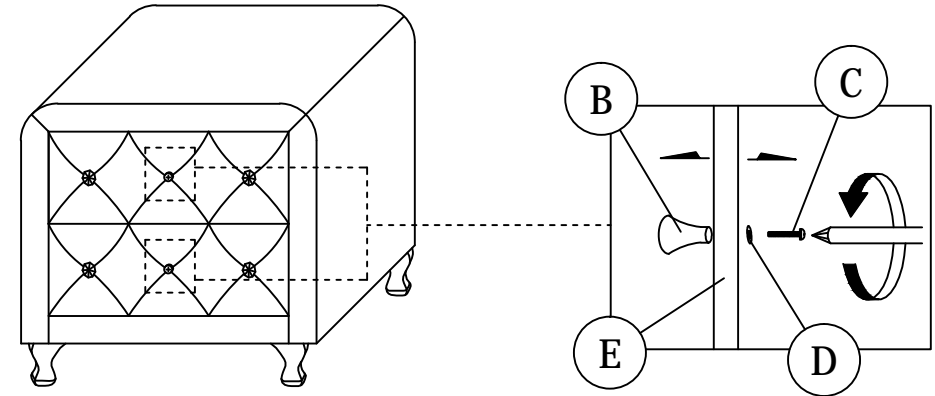

MODEL : BBT 3084

ASSEMBLY INSTRUCTIONS

Read this instruction carefully. See hardware and furniture part list for guidance. Be sure all parts are complete, before you assemble. Place all wooden furniture parts on a clean and flat soft surface to prevent from being scratched. Follow the figure to start assembling.

NOTE : THE LIST AND QUANTITY SHOWN ARE FOR 1 UNIT ASSEMBLY.

PART LIST		
ITEM	DESCRIPTION	QTY
A	NIGHTSTAND	1 SET
B	HANDLE	2 PCS
C	HANDLE SCREW	2 PCS
D	FLAT WASHER	2 PCS
E	DRAWER	2 PCS
F	LEGS	4 PCS

PART LIST		
ITEM	DESCRIPTION	QTY
1	Wood Screw M4 x 20mm 	12 PCS
2	-	

STEP 1

STEP 2

STEP 3

STEP 4