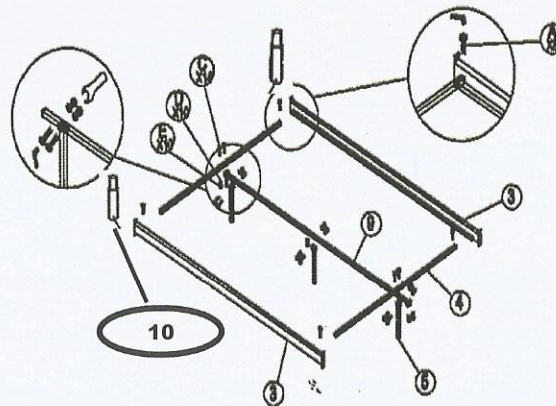

MODEL: TS ALVA
 DESCRIPTION: QUEEN BED

ASSEMBLY INSTRUCTION

PART LIST		
NO	DESCRIPTION	QTY
1	HEADBOARD	1 PCS
2	FOOTBOARD	1 PCS
3	SIDE RAIL	2 PCS
4	CROSS BAR	2 PCS
5	SUPPORT LEG	3 PCS
6	BENDWOOD SLAT	26 PCS
7	END CAP	26 PCS
8	MIDDLE CAP	13 PCS
9	CENTRE BAR	1 PCS
10	HEADBOARD JOIN	2 PCS

STEP 1

STEP 2

PART LIST		
NO	DESCRIPTION	QTY
A	JCBC (M6 X 20)	6 pcs
B	JCBC (M6 X 35)	14 PCS
C	M6 WASHER	12 PCS
D	M6 HEXNUT	12 PCS
E	M4 ALLENKEY	1 PC
F	M10 WRENCH	1 PC
G	38 MM ROUND CAP	4 PCS
H	JCBC (M6 X 50)	2 PCS