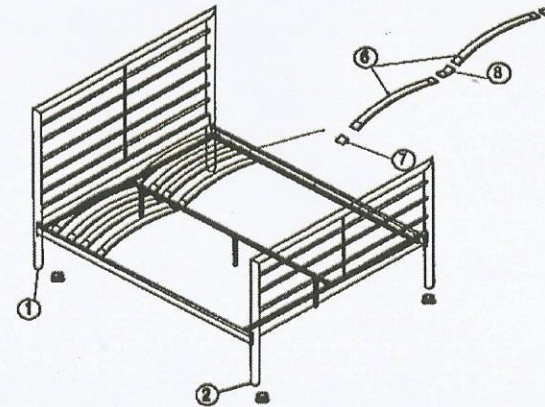

MODEL: TS ALVA
 DESCRIPTION: QUEEN BED

ASSEMBLY INSTRUCTION

PART LIST		
NO	DESCRIPTION	QTY
1	HEADBOARD	1 PCS
2	FOOTBOARD	1 PCS
3	SIDE RAIL	2 PCS
4	CROSS BAR	2 PCS
5	SUPPORT LEG	3 PCS
6	BENDWOOD SLAT	26 PCS
7	END CAP	26 PCS
8	MIDDLE CAP	13 PCS
9	CENTRE BAR	1 PCS
10	HEADBOARD JOIN	2 PCS

STEP 1

STEP 2

PART LIST		
NO	DESCRIPTION	QTY
A	JCBC (M6 X 20)	6 pcs
B	JCBC (M6 X 35)	14 PCS
C	M6 WASHER	12 PCS
D	M6 HEXNUT	12 PCS
E	M4 ALLENKEY	1 PC
F	M10 WRENCH	1 PC
G	38 MM ROUND CAP	4 PCS
H	JCBC (M6 X 50)	2 PCS