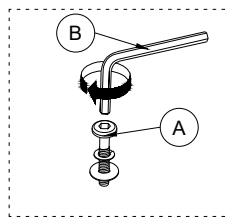

B9330-F-HBFB / B9330-FT-RAIL

Full Headboard / Footboard / Side Rail

Thank you for purchasing this quality product . Be sure to check all packing material carefully for small parts that may have come loose inside the carton during shipment.

****Do not fully tighten screws until fully assembled****

COMPLETE ASSEMBLY

STEP 1

(BOX 1)

Box of Headboard / Footboard - Hardware List			
A		JCBB BOLT M8 x 1.0 x 40 mm	6
B		ALLEN KEY - M5	1
C		JCBB BOLT - M8 x 16 mm	8
D		JCBC BOLT - M6 x 40 mm	4
E		CSK SCREW - M4 x 32 mm	8
F		ALLEN KEY - M4	1