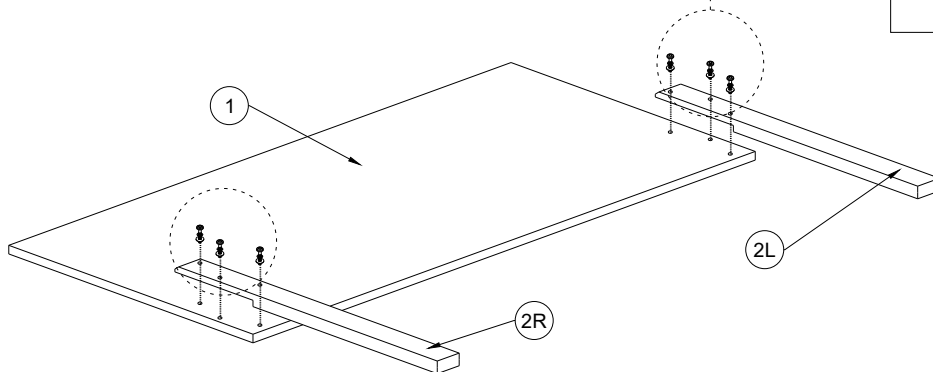

B9330-F-HBFB / B9330-FT-RAIL

Full Headboard / Footboard / Side Rail

Thank you for purchasing this quality product . Be sure to check all packing material carefully for small parts that may have come loose inside the carton during shipment.

****Do not fully tighten screws until fully assembled****

COMPLETE ASSEMBLY

STEP 1

(BOX 1)

Box of Headboard / Footboard - Hardware List			
A		JCBB BOLT M8 x 1.0 x 40 mm	6
B		ALLEN KEY - M5	1
C		JCBB BOLT - M8 x 16 mm	8
D		JCBC BOLT - M6 x 40 mm	4
E		CSK SCREW - M4 x 32 mm	8
F		ALLEN KEY - M4	1