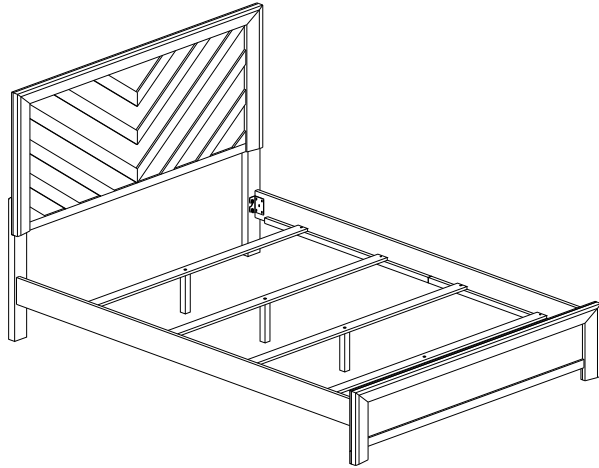

B9330-F-HBFB / B9330-FT-RAIL

Full Headboard / Footboard / Side Rail

Thank you for purchasing this quality product . Be sure to check all packing material carefully for small parts that may have come loose inside the carton during shipment.

****Do not fully tighten screws until fully assembled****

COMPLETE ASSEMBLY

STEP 1

(BOX 1)

Box of Headboard / Footboard - Hardware List			
A		JCBB BOLT M8 x 1.0 x 40 mm	6
B		ALLEN KEY - M5	1
C		JCBB BOLT - M8 x 16 mm	8
D		JCBC BOLT - M6 x 40 mm	4
E		CSK SCREW - M4 x 32 mm	8
F		ALLEN KEY - M4	1