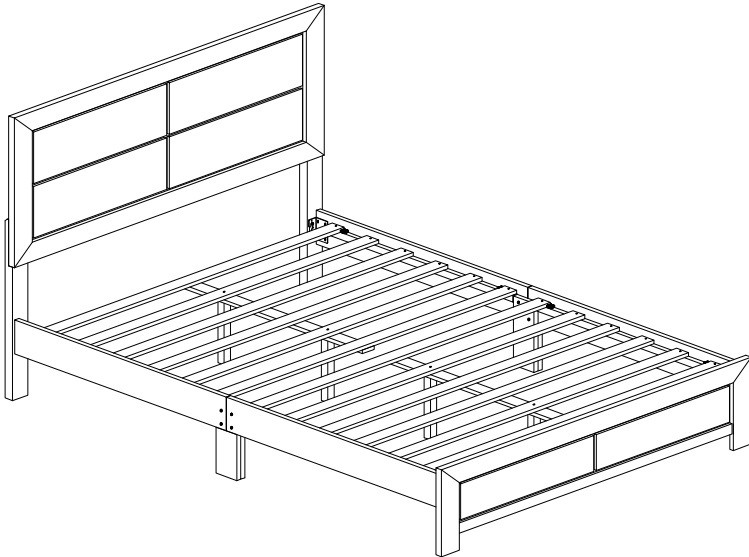

FULL BED

B9320-F-BED Headboard / Footboard / Side Rail

Thank you for purchasing this quality product . Be sure to check all packing material carefully for small parts that may have come loose inside the carton during shipment.

****Do not fully tighten screws until fully assembled****

COMPLETE ASSEMBLY

Box of Headboard / Footboard / Rail - Hardware List			
A		JCBB BOLT M8 x 1.0 x 40 mm	6
B		ALLEN KEY - M5	1
C		JCBB BOLT - M8 x 16 mm	8
D		JCBC BOLT M6 x 1.0 x 40 mm	8
E		JCBC BOLT - M6 x 50 mm	4
F		CSK SCREW - M4 x 32 mm	24
G		ALLEN KEY - M4	1

Box of Headboard / Footboard / Rail		
NO	DESCRIPTION	QTY
1	Headboard	1
2	Headboard Leg - L & R	2
3	Footboard	1
4	Side Rail - L & R	4
5	Side Rail Support Leg	2
6	Bed Slat	12
7	Middle Slat	2
8	Slat Support	4

STEP 1

The Hardware is Located in the Packing Items.

PLACE WOOD PARTS ON A
CLEAN NON-ABRASSIVE SURFACE

FULL BED

B9310-F-BED Headboard / Footboard / Side Rail

Thank you for purchasing this quality product . Be sure to check all packing material carefully for small parts that may have come loose inside the carton during shipment.