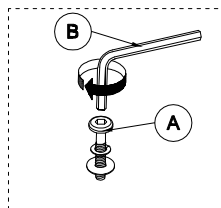

****Do not fully tighten screws until fully assembled****

COMPLETE ASSEMBLY

Box of Headboard / Footboard / Rail - Hardware List			
A		JCBB BOLT M8 x 1.0 x 40 mm	6
B		ALLEN KEY - M5	1
C		JCBB BOLT - M8 x 16 mm	8
D		JCBC BOLT M6 x 1.0 x 40 mm	8
E		JCBC BOLT - M6 x 50 mm	4
F		CSK SCREW - M4 x 32 mm	24
G		ALLEN KEY - M4	1

STEP 1

The Hardware is Located in the Packing Items.

PLACE WOOD PARTS ON A
CLEAN NON-ABRASSIVE SURFACE

FULL BED

B9310-F-BED Headboard / Footboard / Side Rail

Thank you for purchasing this quality product . Be sure to check all packing material carefully for small parts that may have come loose inside the carton during shipment.