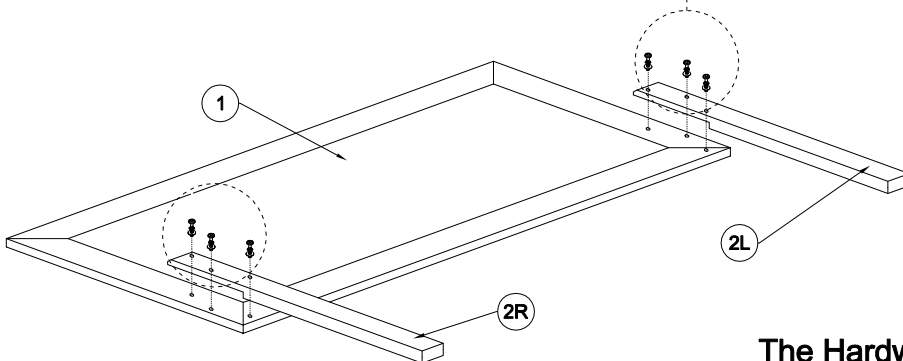

STEP 1

The Hardware is Located in the Packing Items.

PLACE WOOD PARTS ON A
CLEAN NON-ABRASSIVE SURFACE