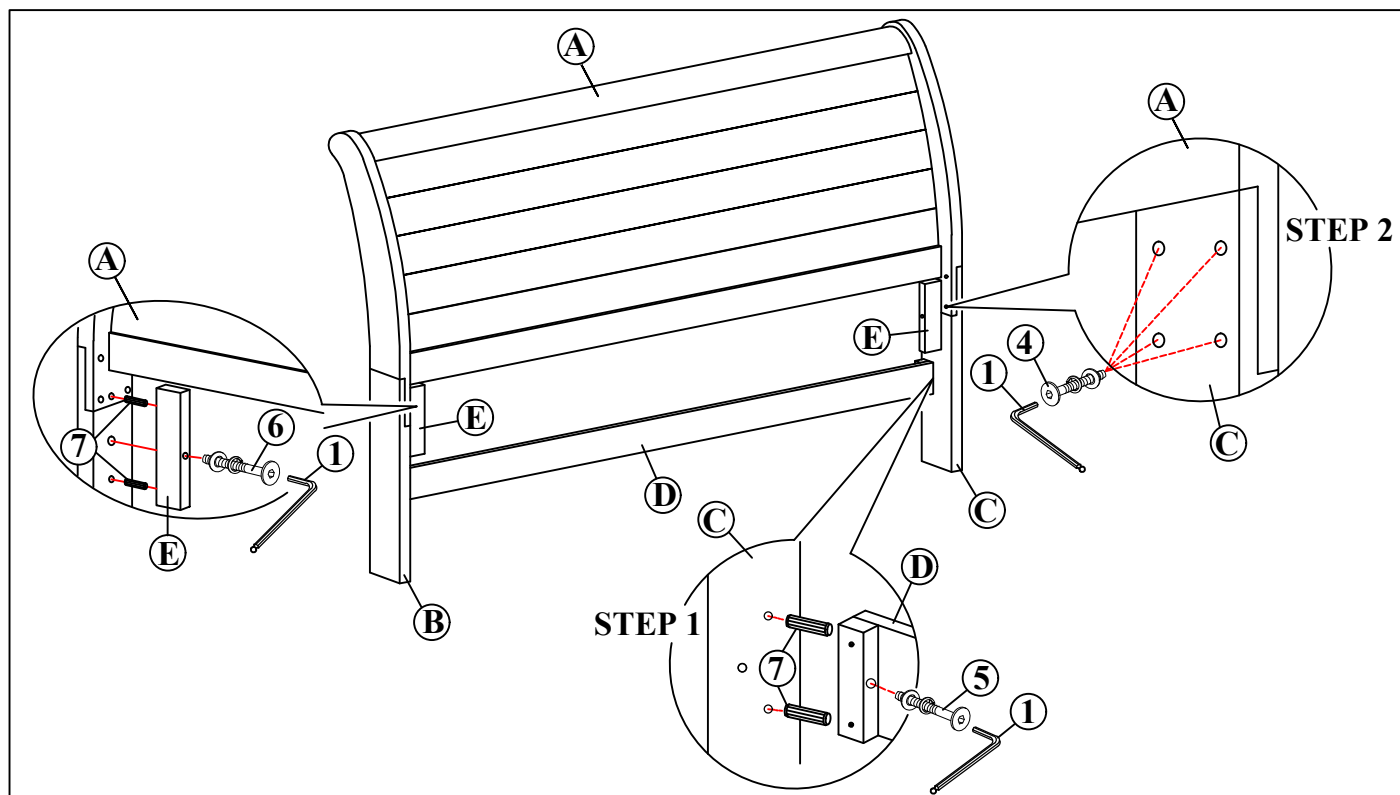

ASSEMBLY INSTRUCTIONS

ITEM NO : B8100 / B8130 - K - HB / FB / KQ - RAIL
KING HEADBOARD / FOOTBOARD / SIDE RAIL

**(BOX 1)
BOX OF HEADBOARD**

ITEM	DRAWING	DESCRIPTION	QTY
A		HEADBOARD PANEL	1
B		LEFT HEADBOARD LEG	1
C		RIGHT HEADBOARD LEG	1
D		HB BOTTOM RAIL	1
E		HB WOOD BLOCK	2

**(BOX 1) HEADBOARD
HARDWARE LIST**

ITEM	DRAWING	DESCRIPTION	QTY
1		ALLEN WRENCH (M4(BALL SHAPE)110mm)	1
2		ALLEN WRENCH (M5)	1
3		CONNECTION BOLT (M8 x 20mm) W/WASHER & SPRING WASHER	8
4		CONNECTION BOLT (M6 x 40mm) W/WASHER & SPRING WASHER	8
5		CONNECTION BOLT (M6 x 50mm) BIG W/WASHER & BIG SPRING WASHER	2
6		CONNECTION BOLT (M6 x 60mm) SMALL W/WASHER & SMALL SPRING WASHER	2
7		WOOD DOWEL (M8 x 30mm)	8
8		FLAT HEAD SCREW (#8 x 1 1/8")	8
9		Assembly Tool Not Included	1

THE HARDWARE IS LOCATED IN THE PACKING ITEMS

NOTE : MUST TIGHTEN SCREWS PERIODICALLY. WITH USE SCREW MAY BECOME LOOSE.
CHECK TIGHTNESS OF ALL SCREW EVERY 6-8 WEEKS.

CLEANING INSTRUCTION

After assembly, clean & polish the completed parts if necessary with soft cloth and industrial recognized furniture polish

ASSEMBLY

INSTRUCTIONS

ITEM NO : B8100 / B8130 - K - HB / FB / KQ - RAIL

KING HEADBOARD / FOOTBOARD / SIDE RAIL

THE HARDWARE IS LOCATED IN THE PACKING ITEMS

NOTE : MUST TIGHTEN SCREWS PERIODICALLY. WITH USE SCREW MAY BECOME LOOSE.
CHECK TIGHTNESS OF ALL SCREW EVERY 6-8 WEEKS.