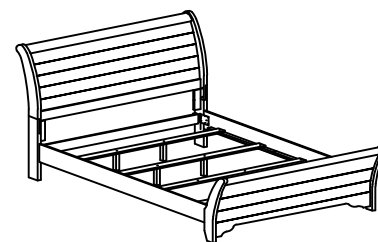

ASSEMBLY INSTRUCTIONS

ITEM NO : B8100 / B8130 - K - HB / FB / KQ - RAIL
KING HEADBOARD / FOOTBOARD / SIDE RAIL

**(BOX 1)
BOX OF HEADBOARD**

ITEM	DRAWING	DESCRIPTION	QTY
A		HEADBOARD PANEL	1
B		LEFT HEADBOARD LEG	1
C		RIGHT HEADBOARD LEG	1
D		HB BOTTOM RAIL	1
E		HB WOOD BLOCK	2

**(BOX 1) HEADBOARD
HARDWARE LIST**

ITEM	DRAWING	DESCRIPTION	QTY
1		ALLEN WRENCH (M4(BALL SHAPE)110mm)	1
2		ALLEN WRENCH (M5)	1
3		CONNECTION BOLT (M8 x 20mm) W/WASHER & SPRING WASHER	8
4		CONNECTION BOLT (M6 x 40mm) W/WASHER & SPRING WASHER	8
5		CONNECTION BOLT (M6 x 50mm) BIG W/WASHER & BIG SPRING WASHER	2
6		CONNECTION BOLT (M6 x 60mm) SMALL W/WASHER & SMALL SPRING WASHER	2
7		WOOD DOWEL (M8 x 30mm)	8
8		FLAT HEAD SCREW (#8 x 1 1/8")	8
9		Assembly Tool Not Included	1

**COMPLETED KING BED
ASSEMBLY**

**(BOX 2)
BOX OF FOOTBOARD**

ITEM	DRAWING	DESCRIPTION	QTY
F		FOOTBOARD	1
G		WOODEN SLAT	4
H		WOODEN SUPPORT	8