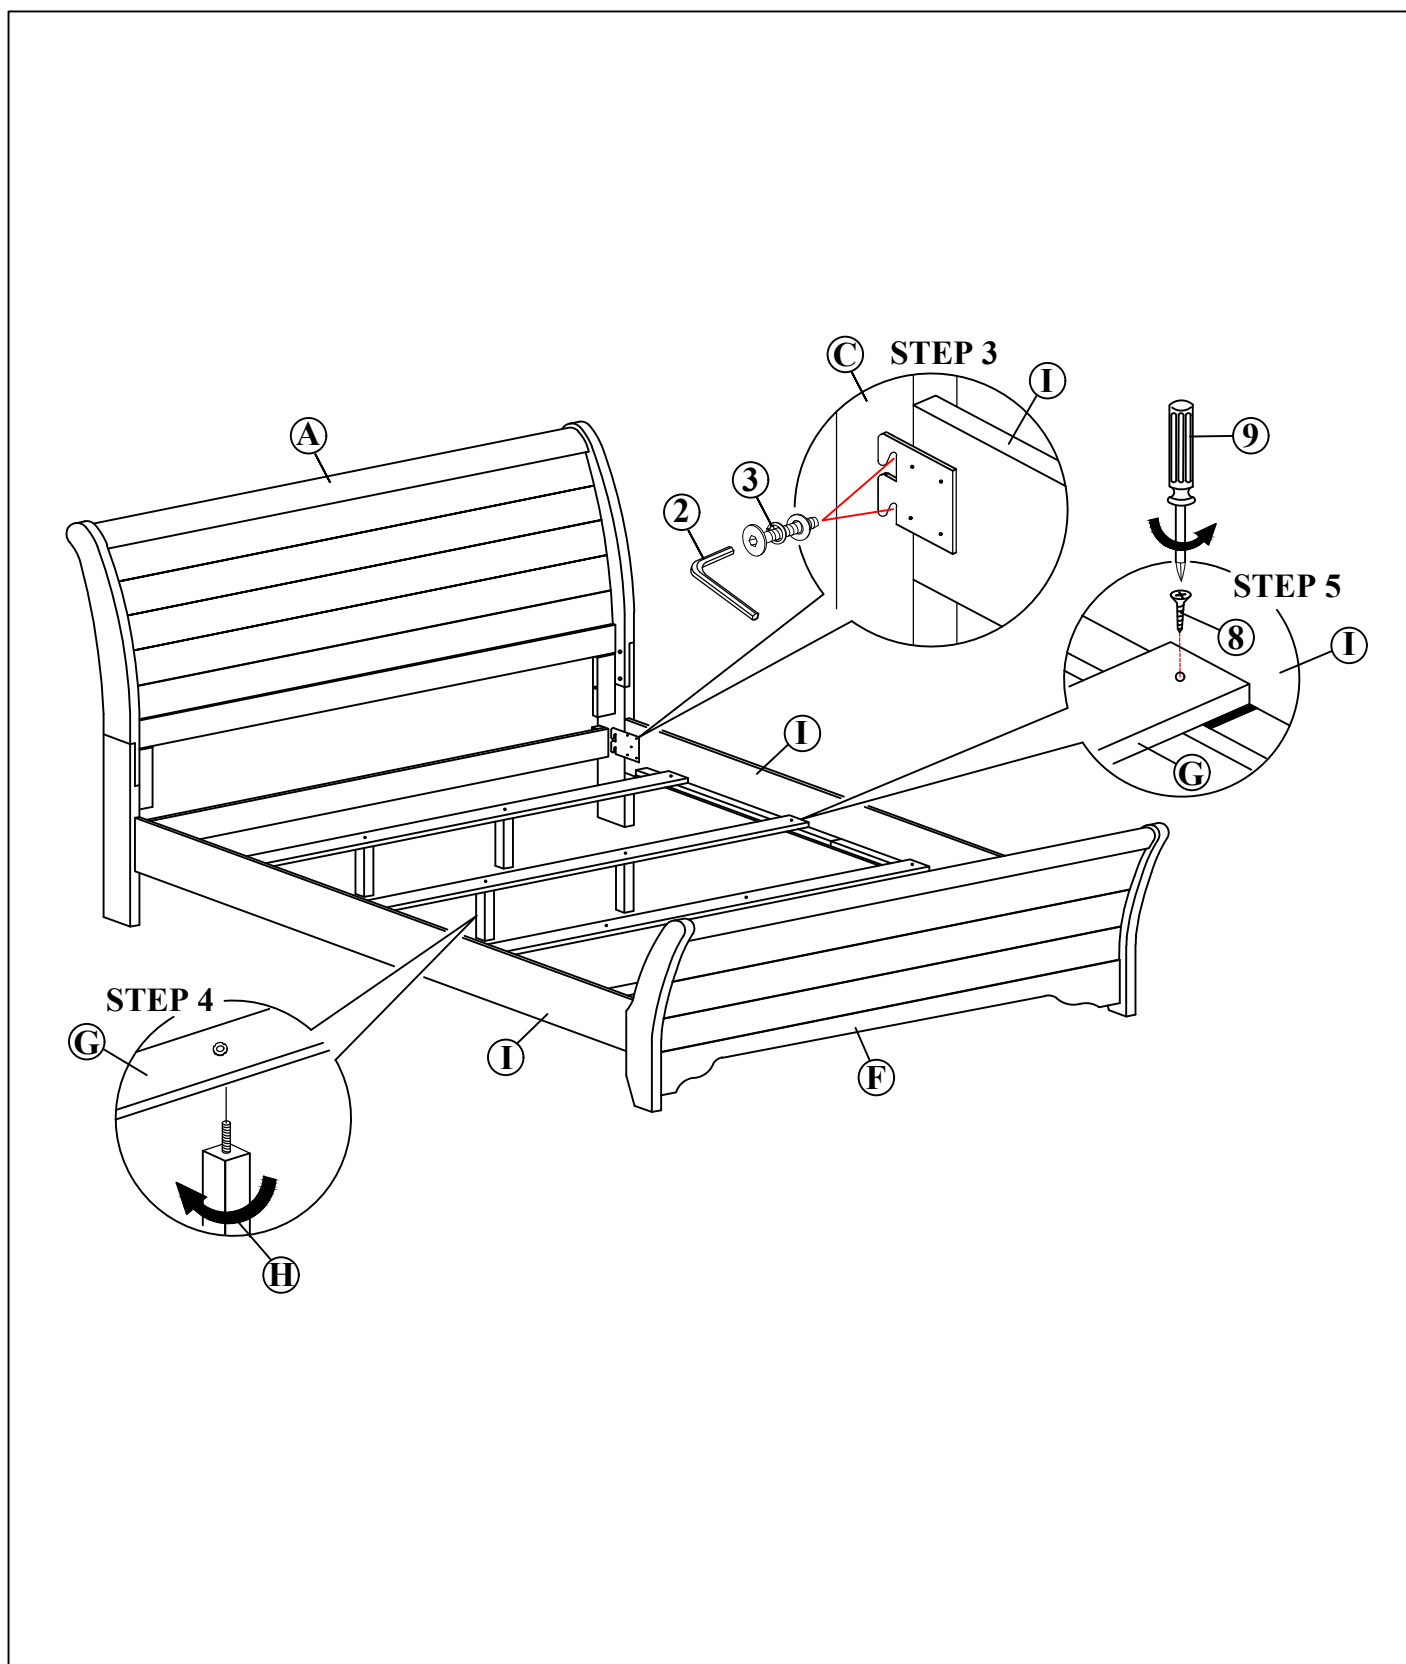

ASSEMBLY INSTRUCTIONS

ITEM NO : B8100 / B8130 - K - HB / FB / KQ - RAIL
KING HEADBOARD / FOOTBOARD / SIDE RAIL

**(BOX 1)
BOX OF HEADBOARD**

ITEM	DRAWING	DESCRIPTION	QTY
A		HEADBOARD PANEL	1
B		LEFT HEADBOARD LEG	1
C		RIGHT HEADBOARD LEG	1
D		HB BOTTOM RAIL	1
E		HB WOOD BLOCK	2

**(BOX 1) HEADBOARD
HARDWARE LIST**

ITEM	DRAWING	DESCRIPTION	QTY
1		ALLEN WRENCH (M4(BALL SHAPE)110mm)	1
2		ALLEN WRENCH (M5)	1
3		CONNECTION BOLT (M8 x 20mm) W/WASHER & SPRING WASHER	8
4		CONNECTION BOLT (M6 x 40mm) W/WASHER & SPRING WASHER	8
5		CONNECTION BOLT (M6 x 50mm) BIG W/WASHER & BIG SPRING WASHER	2
6		CONNECTION BOLT (M6 x 60mm) SMALL W/WASHER & SMALL SPRING WASHER	2
7		WOOD DOWEL (M8 x 30mm)	8
8		FLAT HEAD SCREW (#8 x 1 1/8")	8
9		Assembly Tool Not Included	1

THE HARDWARE IS LOCATED IN THE PACKING ITEMS

NOTE : MUST TIGHTEN SCREWS PERIODICALLY. WITH USE SCREW MAY BECOME LOOSE.
CHECK TIGHTNESS OF ALL SCREW EVERY 6-8 WEEKS.

CLEANING INSTRUCTION

After assembly, clean & polish the completed parts if necessary with soft cloth and industrial recognized furniture polish

ASSEMBLY

INSTRUCTIONS

ITEM NO : B8100 / B8130 - K - HB / FB / KQ - RAIL

KING HEADBOARD / FOOTBOARD / SIDE RAIL

THE HARDWARE IS LOCATED IN THE PACKING ITEMS

NOTE : MUST TIGHTEN SCREWS PERIODICALLY. WITH USE SCREW MAY BECOME LOOSE.
CHECK TIGHTNESS OF ALL SCREW EVERY 6-8 WEEKS.