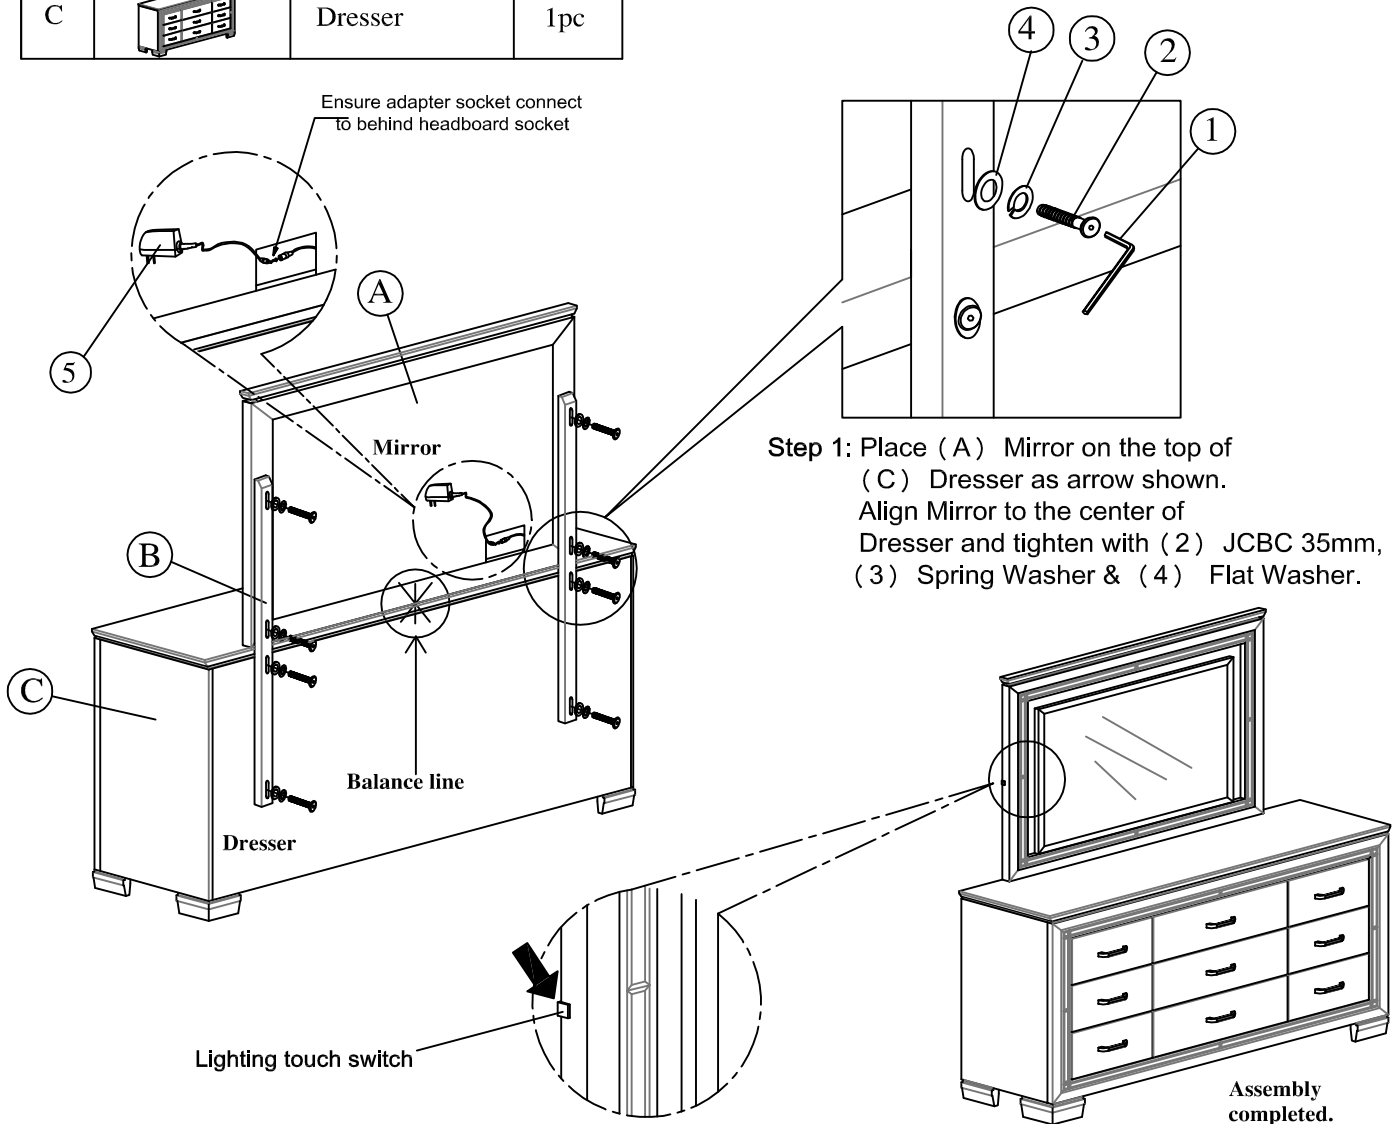

ASSEMBLY INSTRUCTION

MODEL : B7100 LILLIAN (9705CM)
 DESCRIPTION : DRESSER & MIRROR

Thank you for purchasing this quality product. Be sure to check all packing material carefully for small parts which may have loose inside the carton during shipment. Identify and count all parts and compare with the parts list below.

**(BOX 2)
 BOX OF MIRROR**

NO	DRAWING	DESCRIPTION	QTY
A		Mirror	1pc
B		Mirror Support	2pcs

**(BOX 2)
 HARDWARE LIST**

NO	DRAWING	DESCRIPTION	QTY
1		Allen key	1pc
2		JCBC 35mm	8pcs
3		M6 Spring washer	8pcs
4		1/4" Flat washer	8pcs
5		AC/DC Adapter	1pcs

**(BOX 1)
 BOX OF DRESSER**

NO	DRAWING	DESCRIPTION	QTY
C		Dresser	1pc

THE ANTI TIPPING HARDWARE IS LOCATED IN THE RIGHT SIDE FRONT DRAWER OF DRESSER

NOTE : MUST TIGHTEN SCREW PERIODICALLY. WITH USE SCREW MAY BECOME LOOSE. CHECK TIGHTNESS OF ALL SCREW EVERY 6-8 WEEKS.