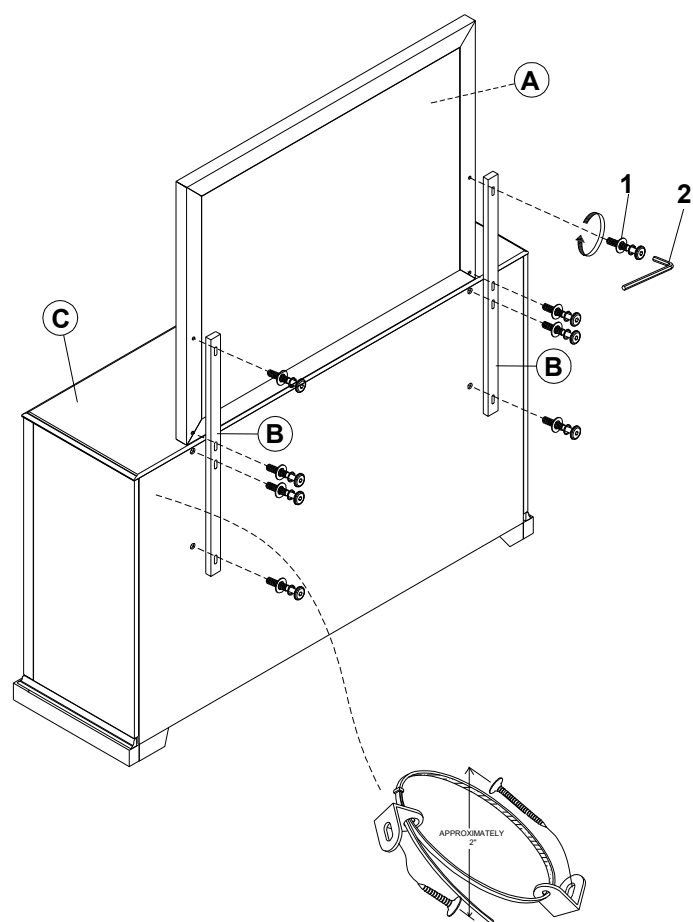

ASSEMBLY INSTRUCTIONS INSTRUCCIONES

B1650-11 DRESSER TOP B1650-11 TOPE DE TOCADOR

BOX OF MIRROR

A	DRESSER TOP / TOPE DE TOCADOR		1PC / PIEZA
B	DRESSER SUPPORT		2PCS / PIEZAS

HARDWARE LIST BOX OF MIRROR

1	BLOT (Ø1/4" - 20 x 1-1/2")		8 PCS / PIEZAS
2	ALLEN WRENCH		1PC / PIEZA

BOX OF DRESSER

C	DRESSER / TOCADOR		1PC / PIEZA
---	----------------------	-----------------------------------------------------------------------------------	----------------

**Tipping Restraint /
Retenue de basculement**

Anti-tipping kit is located inside
the top right hand drawer

COMPLETED DRESSER & MIRROR ASSEMBLY