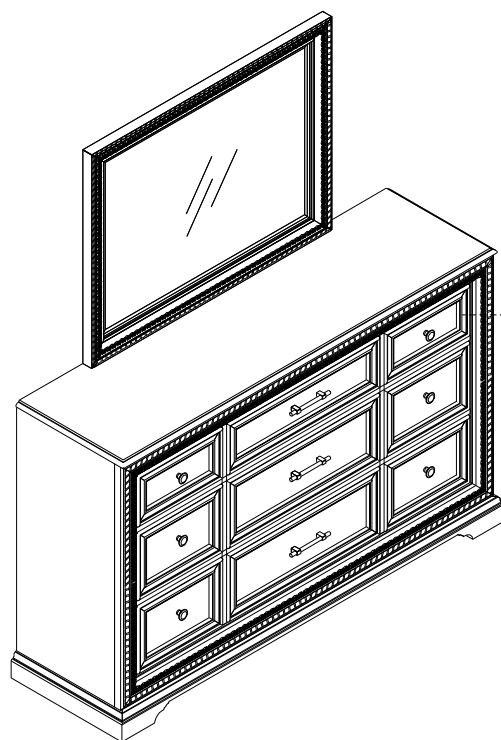

ASSEMBLY INSTRUCTIONS INSTRUCCIONES

B1650-11 DRESSER TOP B1650-11 TOPE DE TOCADOR

BOX OF MIRROR

A	DRESSER TOP / TOPE DE TOCADOR		1PC / PIEZA
B	DRESSER SUPPORT		2PCS / PIEZAS

HARDWARE LIST BOX OF MIRROR

1	BLOT (Ø1/4" - 20 x 1-1/2")		8 PCS / PIEZAS
2	ALLEN WRENCH		1PC / PIEZA

BOX OF DRESSER

C	DRESSER / TOCADOR		1PC / PIEZA
---	----------------------	-----------------------------------------------------------------------------------	----------------

**Tipping Restraint /
Retenue de basculement**

Anti-tipping kit is located inside
the top right hand drawer

COMPLETED DRESSER & MIRROR ASSEMBLY