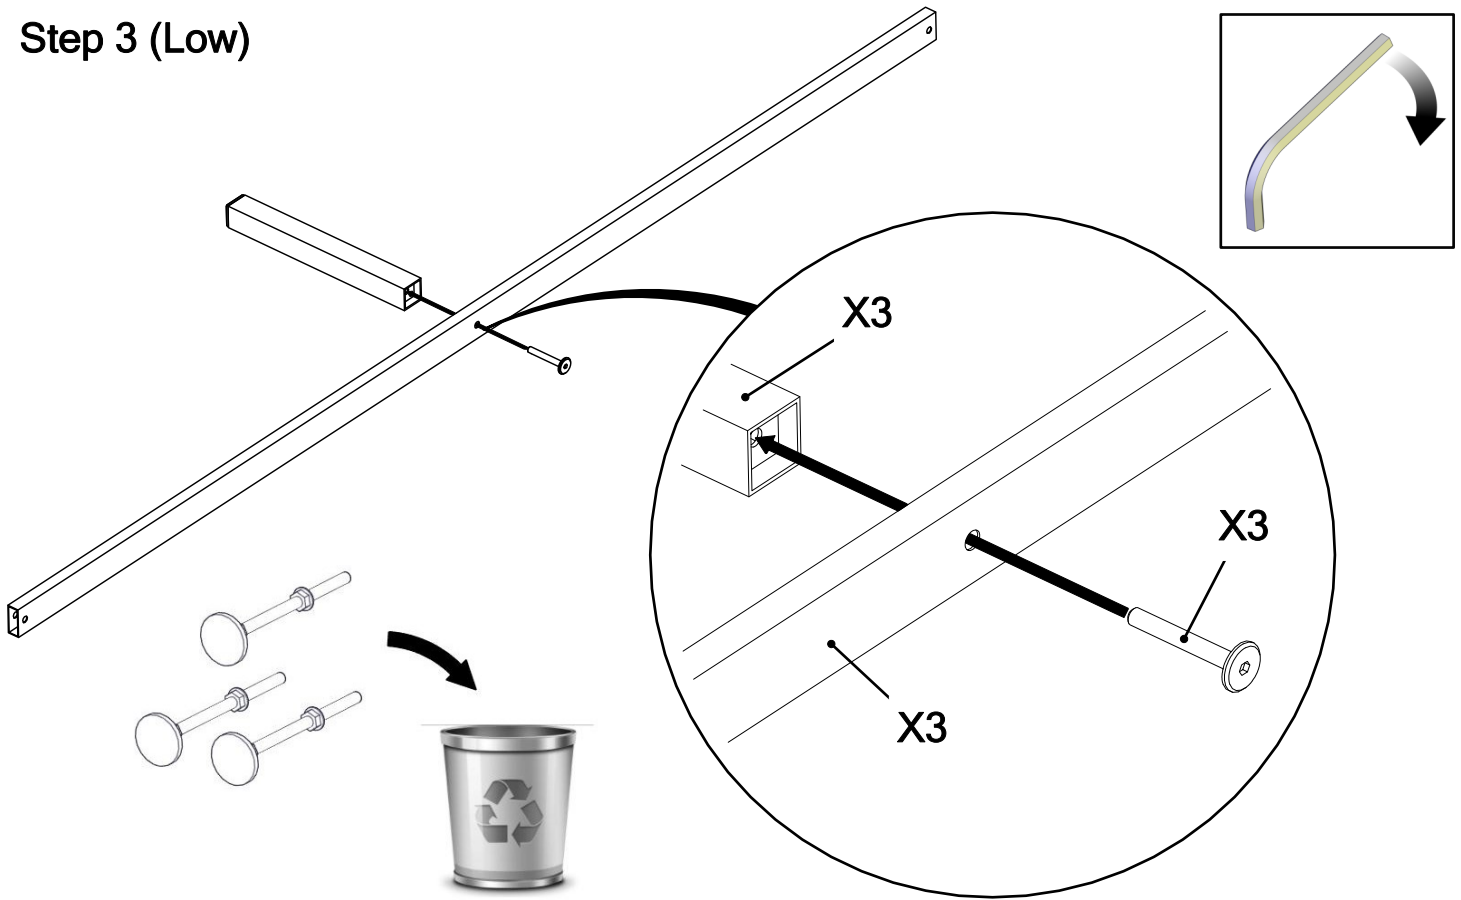

115304 Assembly Instructions

Hardware Components

This bag contains small parts that present a choking hazard for children under 3 years of age. These parts are for adult assembly only and should be permanently affixed to the furniture. Any unused parts should be discarded properly.

Step 1

Step 2 (Low)

Step 3 (Low)

Step 4 (Low)

Step 2 (High)

Step 3 (High)

Step 4 (High)

High Rail Position Options

Roll Slats (Optional)
See Roll Slat Assembly
Instructions

-60 Trundle (Optional)
See Trundle Assembly
Instructions