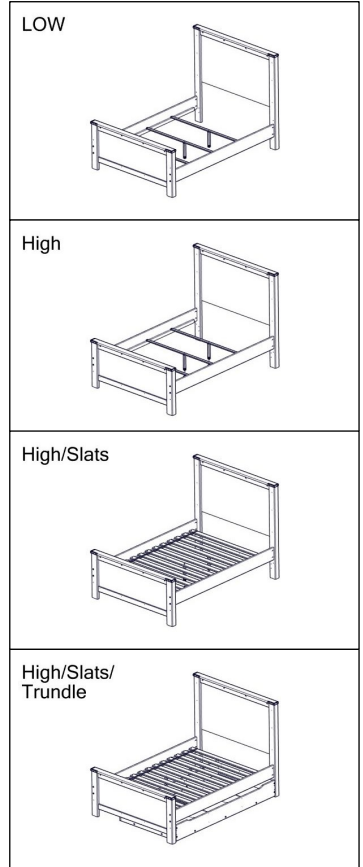

115304 Assembly Instructions

Hardware Components

This bag contains small parts that present a choking hazard for children under 3 years of age. These parts are for adult assembly only and should be permanently affixed to the furniture. Any unused parts should be discarded properly.

Step 1

Step 2 (Low)

Step 3 (Low)

Step 4 (Low)

Step 2 (High)

Step 3 (High)

Step 4 (High)

High Rail Position Options