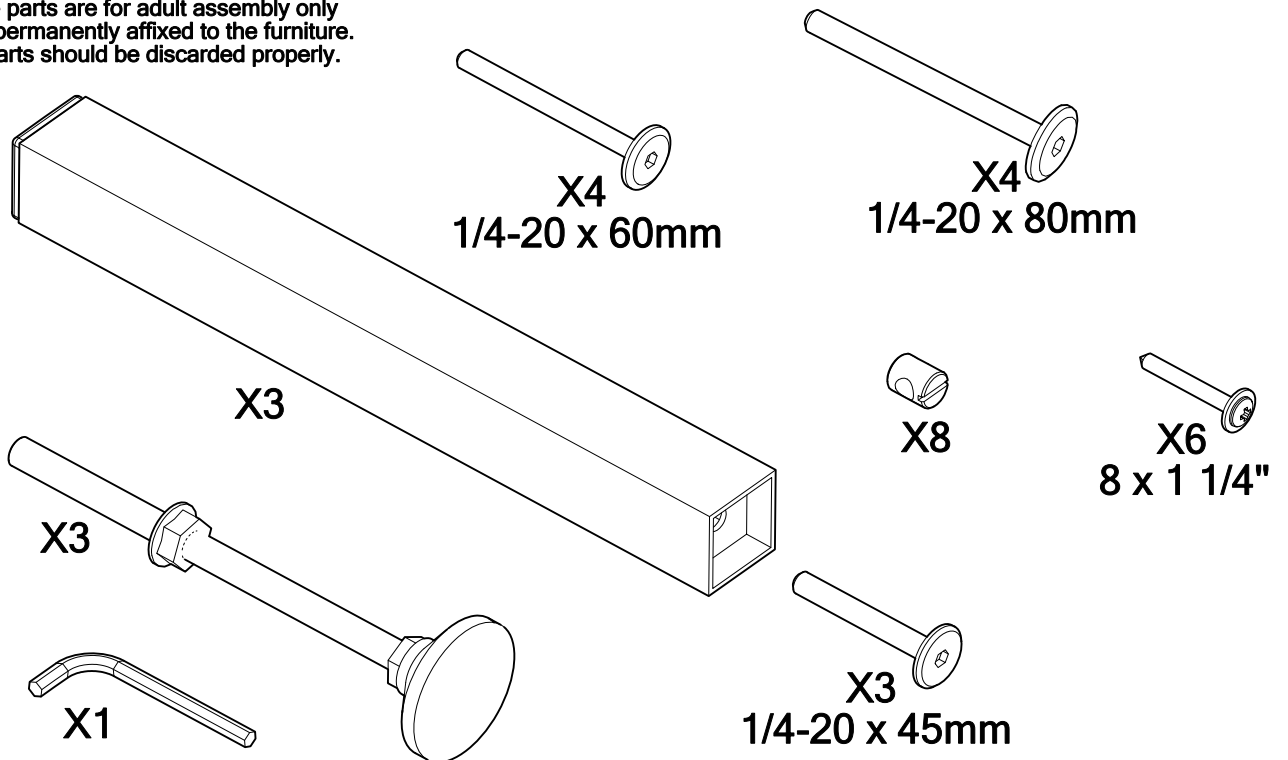

115304 Assembly Instructions

Hardware Components

This bag contains small parts that present a choking hazard for children under 3 years of age. These parts are for adult assembly only and should be permanently affixed to the furniture. Any unused parts should be discarded properly.

Step 1

Step 2 (Low)

Step 3 (Low)

Step 4 (Low)

Step 2 (High)

Step 3 (High)

Step 4 (High)

High Rail Position Options