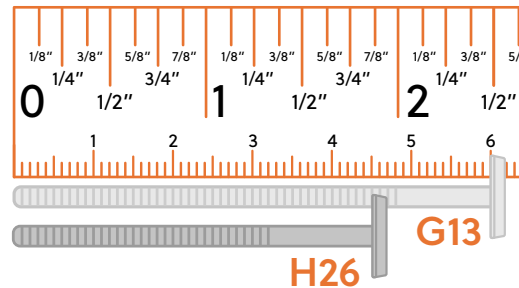

This bag contains small parts that present a choking hazard for children under 3 years of age. These parts are for adult assembly only and should be permanently affixed to the furniture. Any unused parts should be discarded properly.

Esta bolsa contiene piezas pequeñas que presentan un peligro de asfixia. para niños menores de 3 años. Estas piezas son para adultos. montaje solamente y debe fijarse permanentemente a la muebles. Las piezas no utilizadas deben desecharse correctamente.

Ce sac contient de petites pièces qui présentent un risque d'étouffement pour les enfants de moins de 3 ans. Ces pièces sont pour adultes montage uniquement et doit être fixé de façon permanente au meubles. Toutes les pièces inutilisées doivent être jetées correctement.

Deze tas bevat kleine onderdelen die verstikkingsgevaar opleveren voor kinderen onder de 3 jaar. Deze onderdelen zijn voor volwassen montage alleen en moet permanent worden bevestigd aan de meubilair. Alle ongebruikte onderdelen moeten op de juiste manier worden weggegooid.