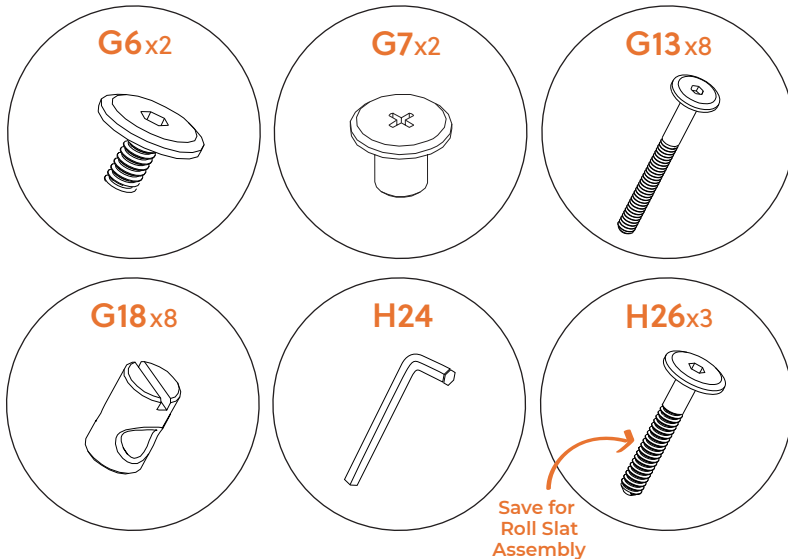

Assembly instructions for: Complete Bed

Part # 10528247 (02/22/24)

Life doesn't come with instructions, but this does

Scan Code for Video Tutorial

WATCH NOW

HARDWARE

BUST OUT

REQUIRED TOOL

This bag contains small parts that present a choking hazard for children under 3 years of age. These parts are for adult assembly only and should be permanently affixed to the furniture. Any unused parts should be discarded properly.

Esta bolsa contiene piezas pequeñas que presentan un peligro de asfixia. para niños menores de 3 años. Estas piezas son para adultos. montaje solamente y debe fijarse permanentemente a la muebles. Las piezas no utilizadas deben desecharse correctamente.

Ce sac contient de petites pièces qui présentent un risque d'étouffement pour les enfants de moins de 3 ans. Ces pièces sont pour adultes montage uniquement et doit être fixé de façon permanente au meubles. Toutes les pièces inutilisées doivent être jetées correctement.

Deze tas bevat kleine onderdelen die verstikkingsgevaar opleveren voor kinderen onder de 3 jaar. Deze onderdelen zijn voor volwassen montage alleen en moet permanent worden bevestigd aan de meubilair. Alle ongebruikte onderdelen moeten op de juiste manier worden weggegooid.