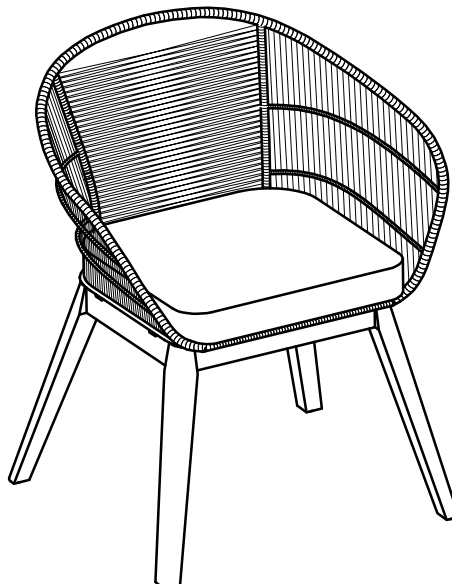

TUTTI FRUTTI DINING CHAIR LCTFSITRU / LCTFSIGRY

FURNITURE FOR CONTEMPORARY LIFESTYLES

A: Seat x1

B: Leg x2

C: Leg x2

D: Nut x8

E: Spring washer x8

F: Washer x8

G: Spanner x1

STEP 1

STEP 2

OASIS DINING TABLE ROUND

LCOADIWDLT/LCOADIWDDK

FURNITURE FOR CONTEMPORARY LIFESTYLES

 <p>A: Top x1</p>	 <p>B: Leg x1</p>	 <p>C: Leg x1</p>	 <p>D: Flower pat up x1</p>  <p>E: Flower pat down x1</p>  <p>F: Screw M6*30mm x8</p>
 <p>G: Bolt M8*35mm x4</p>	 <p>H: Spring washer x4</p>	 <p>I: Washer x4</p>	 <p>J: Allen key x1</p>