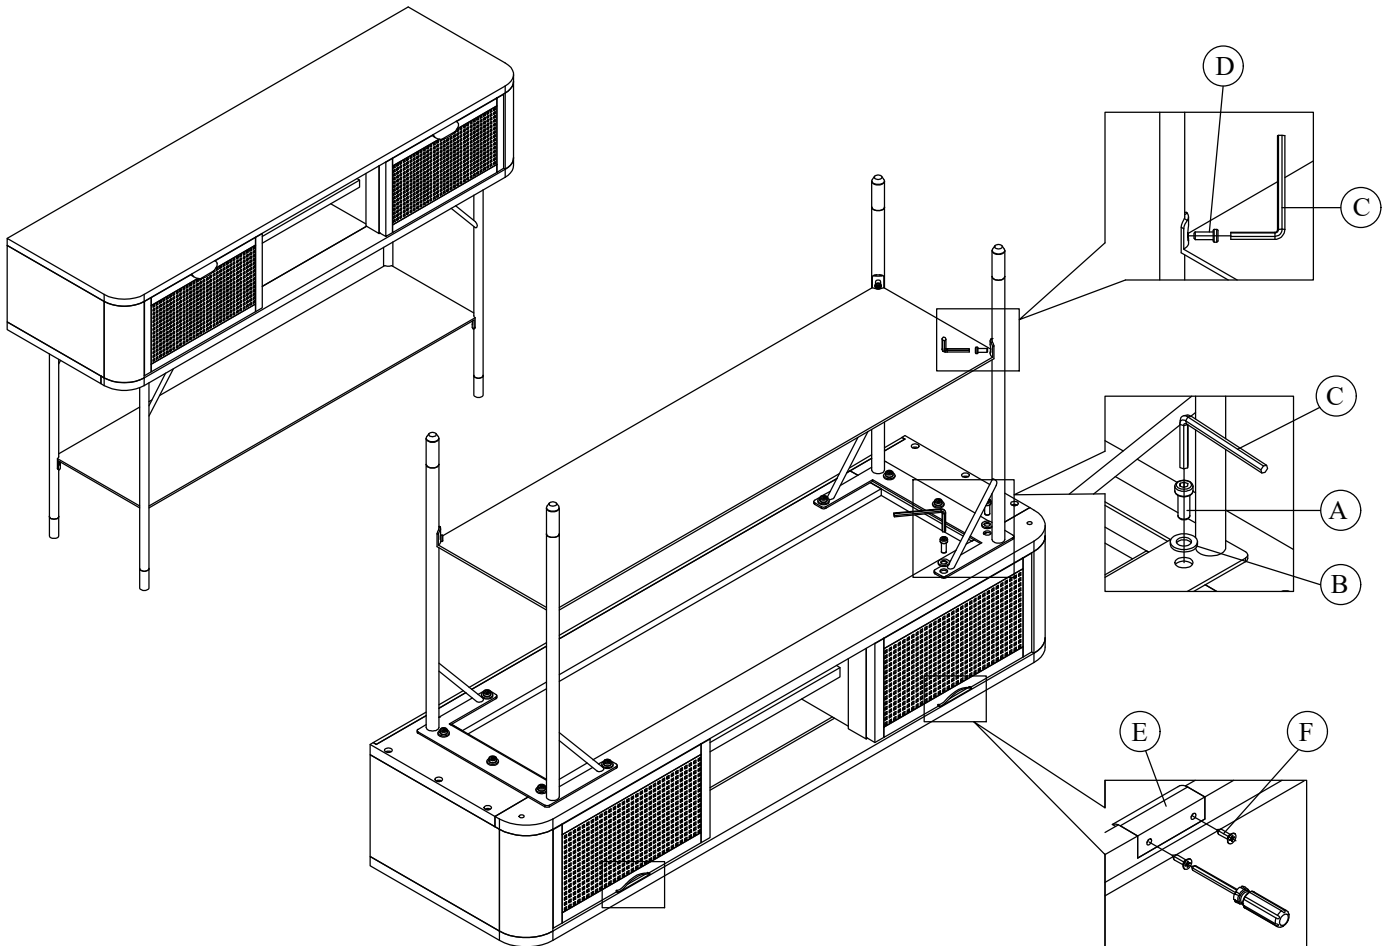

CONSOLE TABLE

ASSEMBLY INSTRUCTION

CAUTION: PLEASE READ ALL INTRUCTIONS BEFORE STARTING THE ASSEMBLY OF THIS PRODUCT. THESE PIECES ARE HEAVY. IN ORDER PREVENT PERSONAL INJURY AND ENSURE THAT THIS PRODUCT IS NOT DAMAGED DURING THE ASSEMBLY PROCESS, IT IS STRONGLY RECOMMENDED THAT YOU ENLIST THE ASSISTANCE OF ONE OR MORE PEOPLE.

LIST OF PARTS AND HARDWARE

No.	Description	Q'ty
1	 Main body	1
2	 Leg	2
3	 Shelf	1

LIST OF PARTS AND HARDWARE

No.	Description	Q'ty
A	 Bolt M6x20mm	10
B	 Washer Ø8x18mm	10
C	 Allen Key 4mm	1
D	 Bolt M6x15mm	4
E	 Handle	2
F	 Screws Ø4x15mm	4