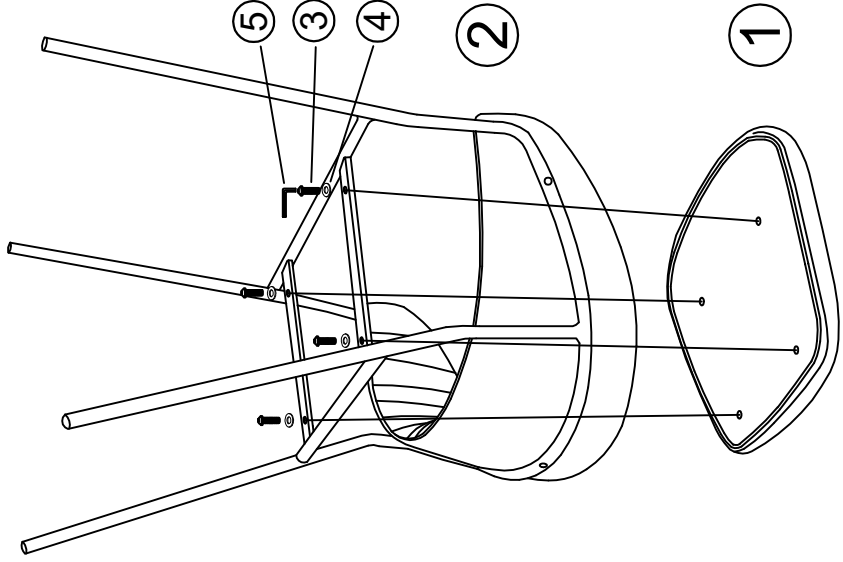

Product Assembly Instructions

		Instaling		Accessories			Tool			
ITEM:	①		②		③	SCREW	④	GASKET	⑤	ALLENKEY
	NARA-0127029	SEAT	FRAME							
Pcs	1	1	1		Size	M6*20	Size	φ 16*1*φ7	Size	φ5
						4		4		1

Step:1

Step:2