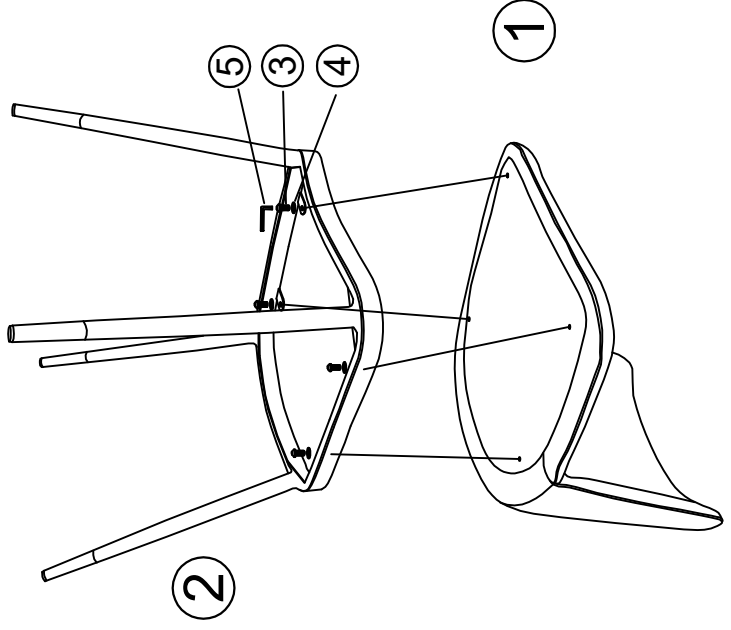

		Instaling		Accessories			Tool	
ITEM:	 SEAT 1	 FRAME 1	③	④	⑤			
			SCREW	GASKET	ALLENKEY			
			 M6*16 4	 φ 16*2*φ7 4	 Size φ5 1			
Pcs	1	1	4	4	1			

Step:1

Step:2