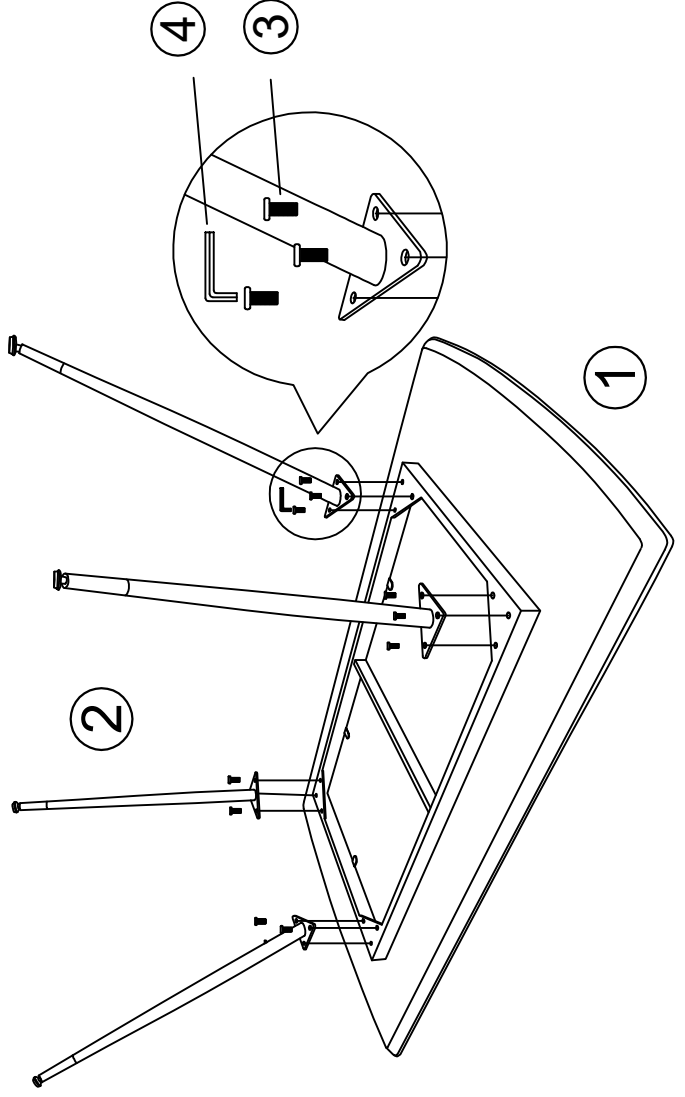

		Instaling		Accessories		Tool	
ITEM:	Messi-0248028	①		②		③	④
		Pcs	SEAT 1	FRAME 4	SCREW 	ALLENKEY 	Size φ5
					Size M6*16 12		

Step:1

Step:2