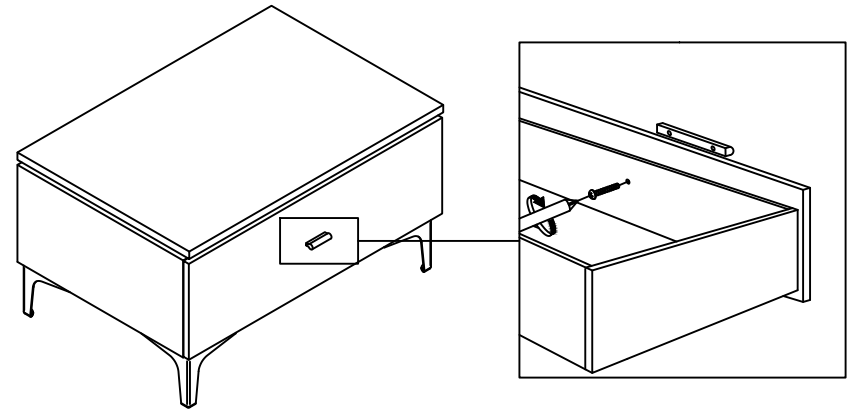

Product Assembly Instructions

LCLELABL

PART LIST

HARDWARE LIST

STEP 1

STEP 2

STEP 3

ASSEMBLY COMPLETED