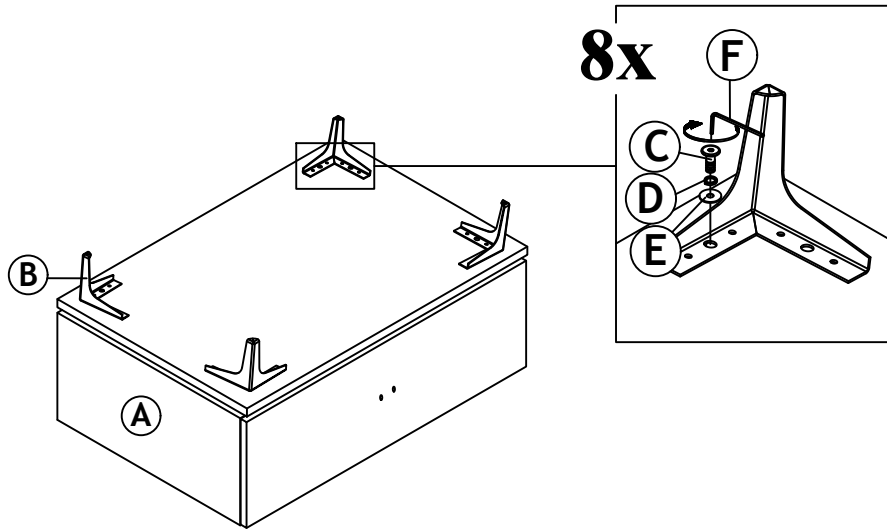

## HARDWARE LIST

C : JCBC SCREW M6 x 20MM(BLK) x8

D : SPRING WASHER 1/4"(BLK) x8

E : FLAT WASHER 1/4"(BLK) x8

F : ALLEN KEY M4 (BALL SHAPE) x1

## STEP 1