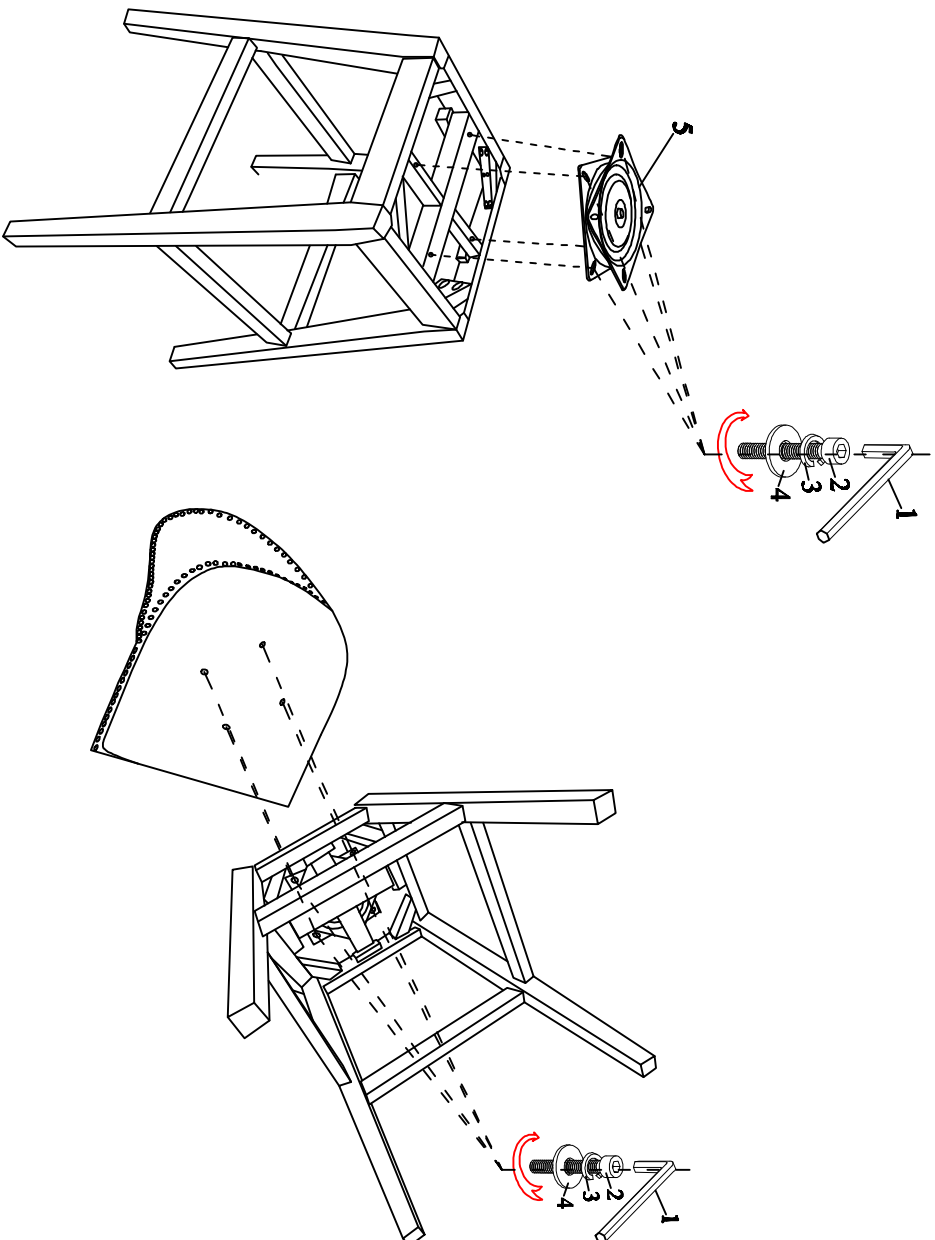

# ASSEMBLY INSTRUCTIONS

### Hardware

1		"L" Wrench	1pc
2		Bolt 6*25mm	8pcs
3		Spring Washer	8pcs
4		Flat Washer	8pcs
5		Turnplate 6.75 inch	1pc