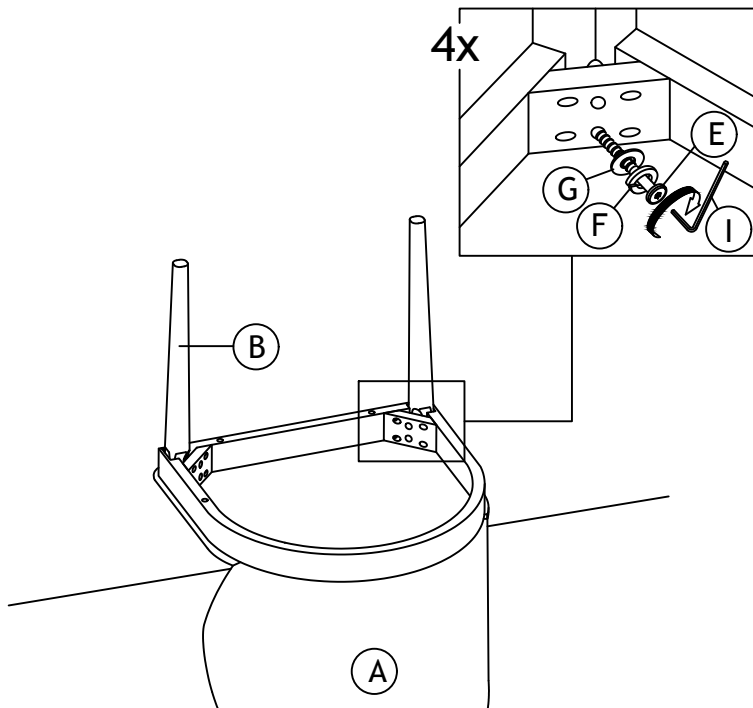

Product Assembly Instructions

LCJNSIBLCH / LCJNSIWABLU/ LCJNSIWACH/ LCJNSIWAOR

PART LIST

A: CUSHION SEAT & BACK REST x1

B: FRONT LEG x2

C: BACK LEG x2

HARDWARE LIST

D: JCBC SCREW M6 x 40mm x4

E: JCBC SCREW M6 x 50mm x4

F: SPRING WASHER 1/4" x8

G: FLAT WASHER 1/4" x8

H: WOOD DOWEL 8 X 35MM x2

I: ALLEN KEY M4 (BALL SHAPE) x1

STEP 1

STEP 2.1

STEP 2.2

STEP 3

ASSEMBLY COMPLETED