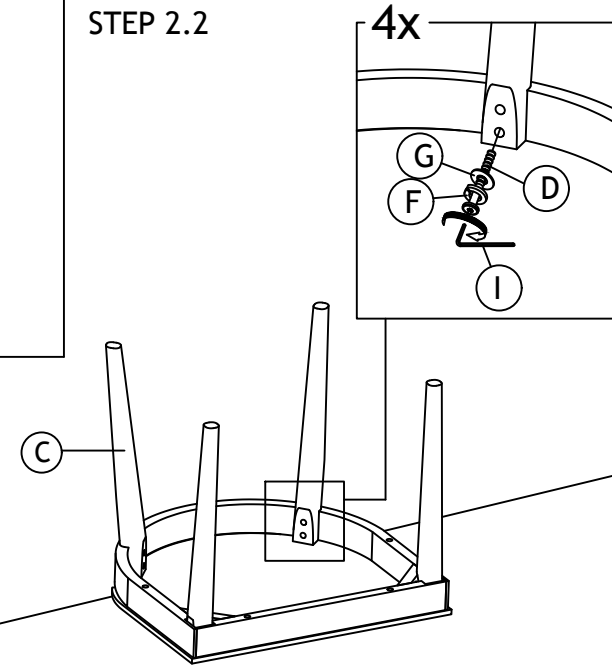

Product Assembly Instructions

LCJNSIBLCH / LCJNSIWABLU/ LCJNSIWACH/ LCJNSIWAOR

PART LIST

A: CUSHION SEAT & BACK REST x1

B: FRONT LEG x2

C: BACK LEG x2

HARDWARE LIST

D: JCBC SCREW M6 x 40mm x4

E: JCBC SCREW M6 x 50mm x4

F: SPRING WASHER 1/4" x8

G: FLAT WASHER 1/4" x8

H: WOOD DOWEL 8 X 35MM x2

I: ALLEN KEY M4 (BALL SHAPE) x1

STEP 1

STEP 2.1

STEP 2.2

STEP 3

ASSEMBLY COMPLETED